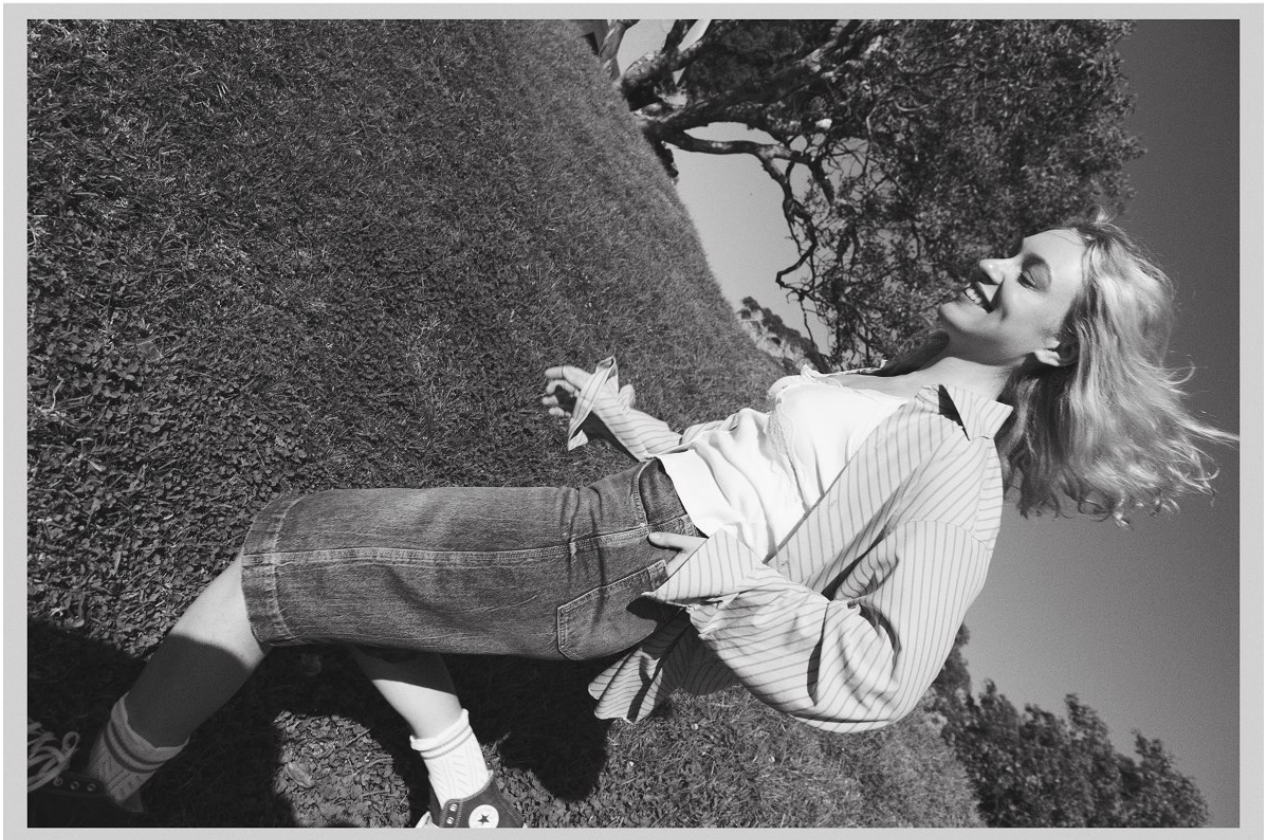

EMMA ELLIS BROWN

BOSS MODELS

CAPE TOWN

Height: 172cm Bust: 91cm Waist: 73cm Hips: 112cm Shoe: 6 UK Hair: Blonde Eyes: Blue