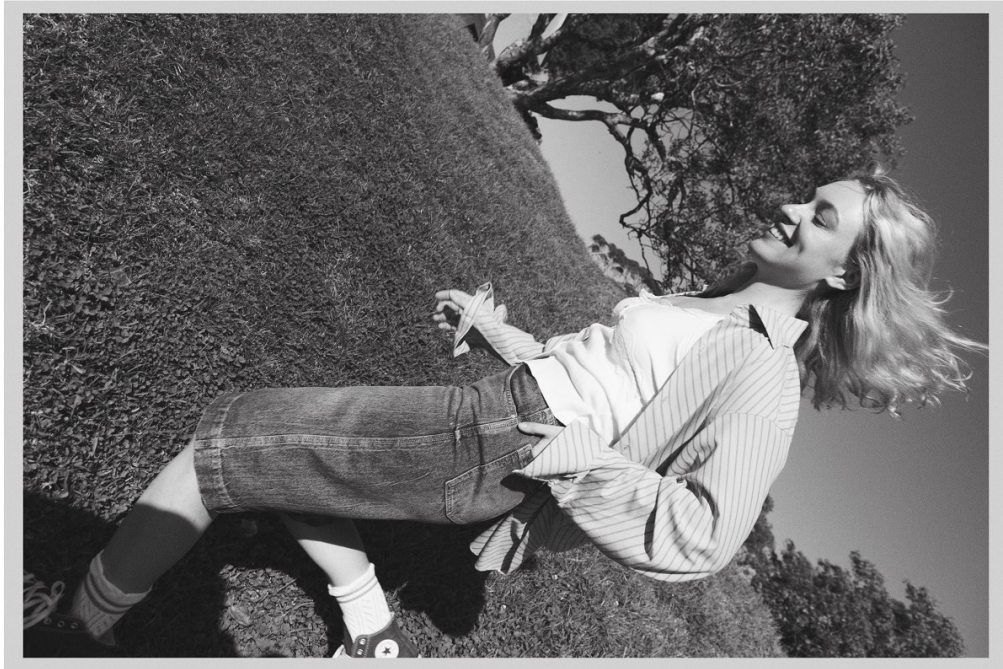

EMMA ELLIS BROWN

BOSS MODELS

CAPE TOWN

Height: 172cm Bust: 91cm Waist: 73cm Hips: 112cm Shoe: 6 UK Hair: Blonde Eyes: Blue