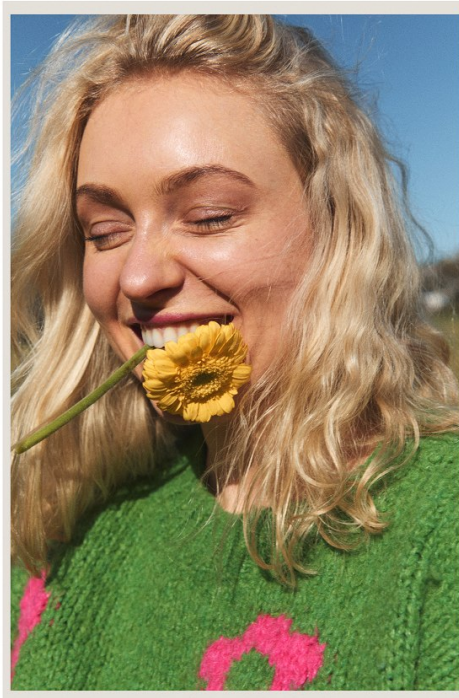

BOSS MODELS

CAPE TOWN

Height: 172cm Bust: 88cm Waist: 73cm Hips: 107cm Shoe: 6 UK Hair: Blonde Eyes: Blue