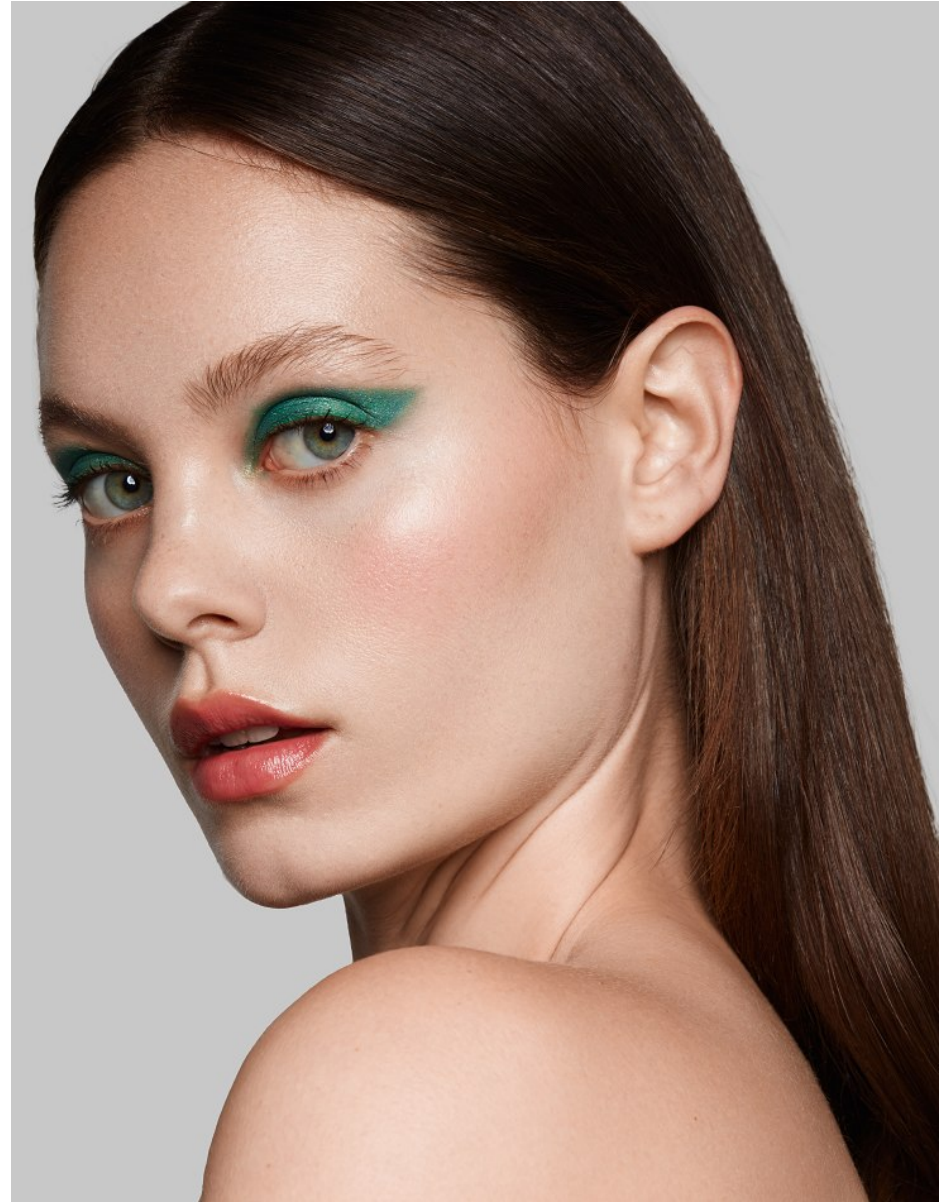

BOSS MODELS

CAPE TOWN

MORGAN SHELLY

Height: 175cm Bust: 89cm Waist: 68cm Hips: 93cm Shoe: 6 UK Hair: Brown Eyes: Green

BOSS MODELS

CAPE TOWN

MORGAN SHELLY

Height: 175cm Bust: 89cm Waist: 68cm Hips: 93cm Shoe: 6 UK Hair: Brown Eyes: Green