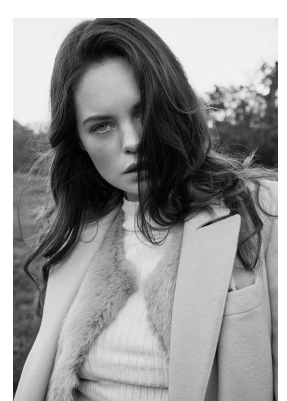

BOSS MODELS

CAPE TOWN

MORGAN SHELLY

Height: 175cm Bust: 89cm Waist: 68cm Hips: 93cm Shoe: 6 UK Hair: Brown Eyes: Green