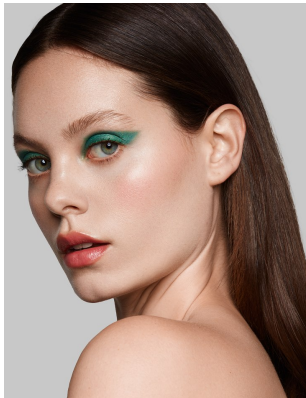

BOSS MODELS

CAPE TOWN

MORGAN SHELLY

Height: 175cm Bust: 89cm Waist: 68cm Hips: 93cm Shoe: 6 UK Hair: Brown Eyes: Green