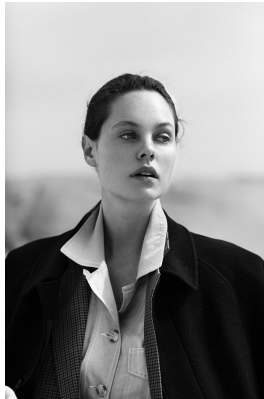

BOSS MODELS

CAPE TOWN

MORGAN SHELLY

Height: 175cm Bust: 89cm Waist: 68cm Hips: 93cm Shoe: 6 UK Hair: Brown Eyes: Green

BOSS MODELS

CAPE TOWN

MORGAN SHELLY

Height: 175cm Bust: 89cm Waist: 68cm Hips: 93cm Shoe: 6 UK Hair: Brown Eyes: Green

BOSS MODELS

CAPE TOWN

MORGAN SHELLY

Height: 175cm Bust: 89cm Waist: 68cm Hips: 93cm Shoe: 6 UK Hair: Brown Eyes: Green