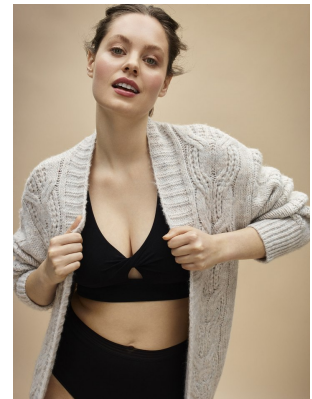

BOSS MODELS

CAPE TOWN

MORGAN SHELLY

Height: 175cm Bust: 89cm Waist: 68cm Hips: 93cm Shoe: 6 UK Hair: Brown Eyes: Green