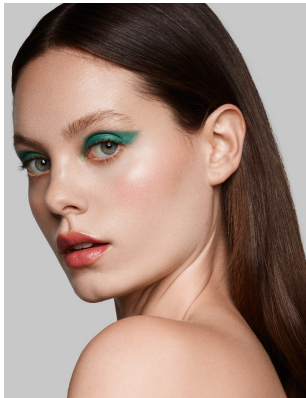

BOSS MODELS

CAPE TOWN

MORGAN SHELLY

Height: 175cm Bust: 89cm Waist: 68cm Hips: 93cm Shoe: 6 UK Hair: Brown Eyes: Green

BOSS MODELS

CAPE TOWN

MORGAN SHELLY

Height: 175cm Bust: 89cm Waist: 68cm Hips: 93cm Shoe: 6 UK Hair: Brown Eyes: Green

BOSS MODELS

CAPE TOWN

MORGAN SHELLY

Height: 175cm Bust: 89cm Waist: 68cm Hips: 93cm Shoe: 6 UK Hair: Brown Eyes: Green