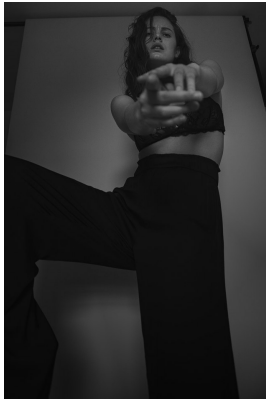

BOSS MODELS

CAPE TOWN

MORGAN SHELLY

Height: 175cm Bust: 89cm Waist: 68cm Hips: 93cm Shoe: 6 UK Hair: Brown Eyes: Green