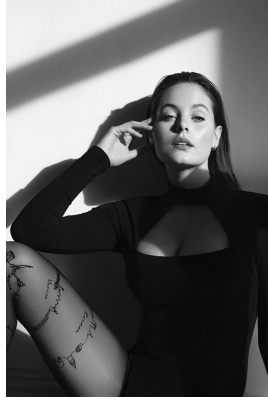

BOSS MODELS

CAPE TOWN

MORGAN SHELLY

Height: 175cm Bust: 89cm Waist: 68cm Hips: 93cm Shoe: 6 UK Hair: Brown Eyes: Green

BOSS MODELS

CAPE TOWN

MORGAN SHELLY

Height: 175cm Bust: 89cm Waist: 68cm Hips: 93cm Shoe: 6 UK Hair: Brown Eyes: Green

BOSS MODELS

CAPE TOWN

MORGAN SHELLY

Height: 175cm Bust: 89cm Waist: 68cm Hips: 93cm Shoe: 6 UK Hair: Brown Eyes: Green