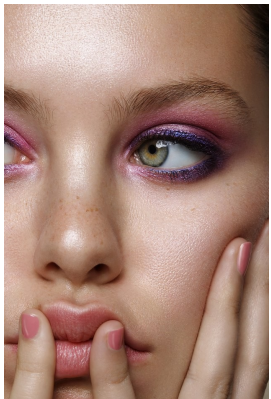

BOSS MODELS

CAPE TOWN

MORGAN SHELLY

Height: 175cm Bust: 89cm Waist: 68cm Hips: 93cm Shoe: 6 UK Hair: Brown Eyes: Green