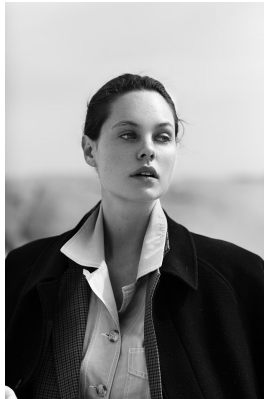

BOSS MODELS

CAPE TOWN

MORGAN SHELLY

Height: 175cm Bust: 89cm Waist: 68cm Hips: 93cm Shoe: 6 UK Hair: Brown Eyes: Green