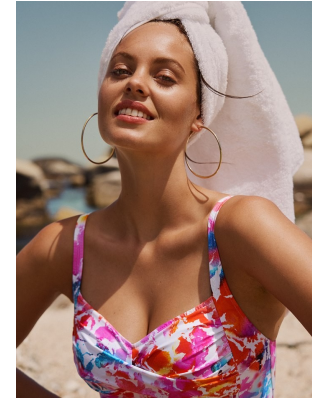

BOSS MODELS

CAPE TOWN

MORGAN SHELLY

Height: 175cm Bust: 89cm Waist: 68cm Hips: 93cm Shoe: 6 UK Hair: Brown Eyes: Green

BOSS MODELS

CAPE TOWN

MORGAN SHELLY

Height: 175cm Bust: 89cm Waist: 68cm Hips: 93cm Shoe: 6 UK Hair: Brown Eyes: Green