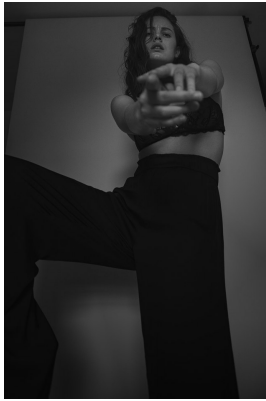

BOSS MODELS

CAPE TOWN

MORGAN SHELLY

Height: 175cm Bust: 89cm Waist: 68cm Hips: 93cm Shoe: 6 UK Hair: Brown Eyes: Green

BOSS MODELS

CAPE TOWN

MORGAN SHELLY

Height: 175cm Bust: 89cm Waist: 68cm Hips: 93cm Shoe: 6 UK Hair: Brown Eyes: Green

BOSS MODELS

CAPE TOWN

MORGAN SHELLY

Height: 175cm Bust: 89cm Waist: 68cm Hips: 93cm Shoe: 6 UK Hair: Brown Eyes: Green