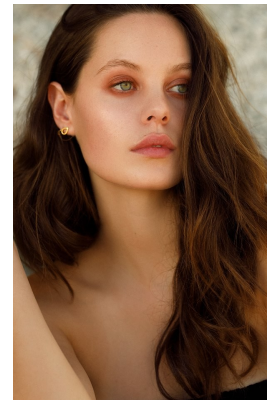

BOSS MODELS

CAPE TOWN

MORGAN SHELLY

Height: 175cm Bust: 89cm Waist: 68cm Hips: 93cm Shoe: 6 UK Hair: Brown Eyes: Green