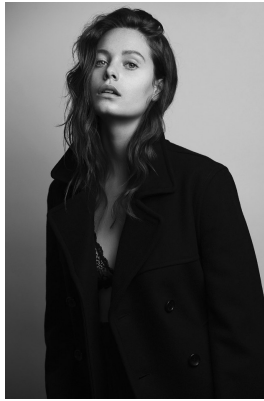

BOSS MODELS

CAPE TOWN

MORGAN SHELLY

Height: 175cm Bust: 89cm Waist: 68cm Hips: 93cm Shoe: 6 UK Hair: Brown Eyes: Green