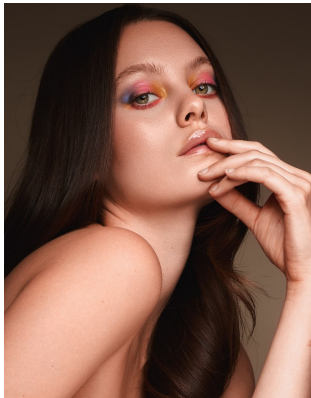

BOSS MODELS

CAPE TOWN

MORGAN SHELLY

Height: 175cm Bust: 89cm Waist: 68cm Hips: 93cm Shoe: 6 UK Hair: Brown Eyes: Green

BOSS MODELS

CAPE TOWN

MORGAN SHELLY

Height: 175cm Bust: 89cm Waist: 68cm Hips: 93cm Shoe: 6 UK Hair: Brown Eyes: Green

BOSS MODELS

CAPE TOWN

MORGAN SHELLY

Height: 175cm Bust: 89cm Waist: 68cm Hips: 93cm Shoe: 6 UK Hair: Brown Eyes: Green