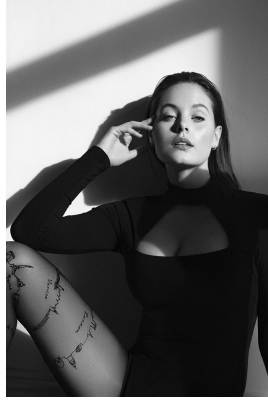

# BOSS MODELS

CAPE TOWN

## MORGAN SHELLY

Height: 175cm Bust: 89cm Waist: 68cm Hips: 93cm Shoe: 6 UK Hair: Brown Eyes: Green