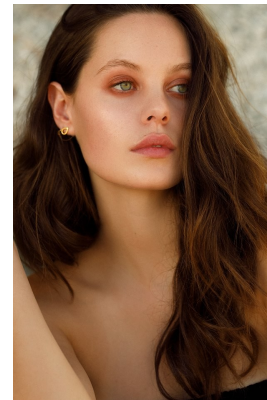

BOSS MODELS

CAPE TOWN

MORGAN SHELLY

Height: 175cm Bust: 89cm Waist: 68cm Hips: 93cm Shoe: 6 UK Hair: Brown Eyes: Green

BOSS MODELS

CAPE TOWN

MORGAN SHELLY

Height: 175cm Bust: 89cm Waist: 68cm Hips: 93cm Shoe: 6 UK Hair: Brown Eyes: Green

BOSS MODELS

CAPE TOWN

MORGAN SHELLY

Height: 175cm Bust: 89cm Waist: 68cm Hips: 93cm Shoe: 6 UK Hair: Brown Eyes: Green