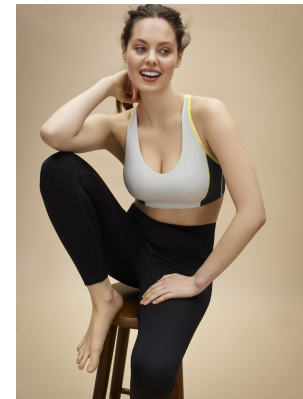

BOSS MODELS

CAPE TOWN

MORGAN SHELLY

Height: 175cm Bust: 89cm Waist: 68cm Hips: 93cm Shoe: 6 UK Hair: Brown Eyes: Green

BOSS MODELS

CAPE TOWN

MORGAN SHELLY

Height: 175cm Bust: 89cm Waist: 68cm Hips: 93cm Shoe: 6 UK Hair: Brown Eyes: Green

BOSS MODELS

CAPE TOWN

MORGAN SHELLY

Height: 175cm Bust: 89cm Waist: 68cm Hips: 93cm Shoe: 6 UK Hair: Brown Eyes: Green