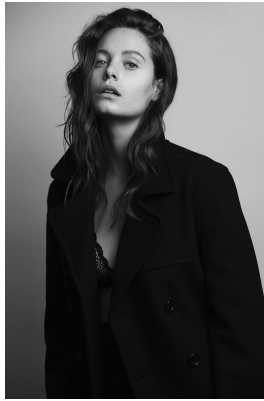

BOSS MODELS

CAPE TOWN

MORGAN SHELLY

Height: 175cm Bust: 89cm Waist: 68cm Hips: 93cm Shoe: 6 UK Hair: Brown Eyes: Green

BOSS MODELS

CAPE TOWN

MORGAN SHELLY

Height: 175cm Bust: 89cm Waist: 68cm Hips: 93cm Shoe: 6 UK Hair: Brown Eyes: Green

BOSS MODELS

CAPE TOWN

MORGAN SHELLY

Height: 175cm Bust: 89cm Waist: 68cm Hips: 93cm Shoe: 6 UK Hair: Brown Eyes: Green