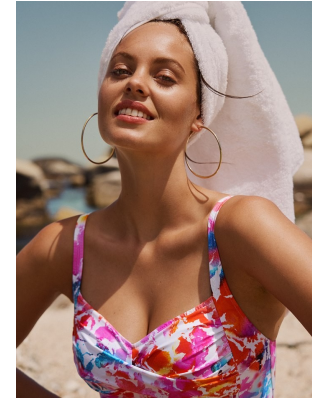

BOSS MODELS

CAPE TOWN

MORGAN SHELLY

Height: 175cm Bust: 89cm Waist: 68cm Hips: 93cm Shoe: 6 UK Hair: Brown Eyes: Green