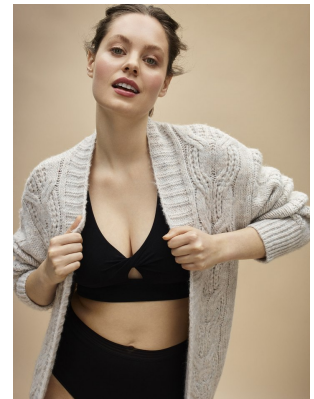

BOSS MODELS

CAPE TOWN

MORGAN SHELLY

Height: 175cm Bust: 89cm Waist: 68cm Hips: 93cm Shoe: 6 UK Hair: Brown Eyes: Green

BOSS MODELS

CAPE TOWN

MORGAN SHELLY

Height: 175cm Bust: 89cm Waist: 68cm Hips: 93cm Shoe: 6 UK Hair: Brown Eyes: Green

BOSS MODELS

CAPE TOWN

MORGAN SHELLY

Height: 175cm Bust: 89cm Waist: 68cm Hips: 93cm Shoe: 6 UK Hair: Brown Eyes: Green