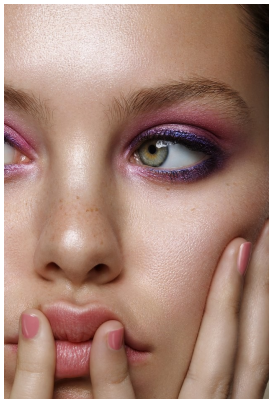

BOSS MODELS

CAPE TOWN

MORGAN SHELLY

Height: 175cm Bust: 89cm Waist: 68cm Hips: 93cm Shoe: 6 UK Hair: Brown Eyes: Green

BOSS MODELS

CAPE TOWN

MORGAN SHELLY

Height: 175cm Bust: 89cm Waist: 68cm Hips: 93cm Shoe: 6 UK Hair: Brown Eyes: Green