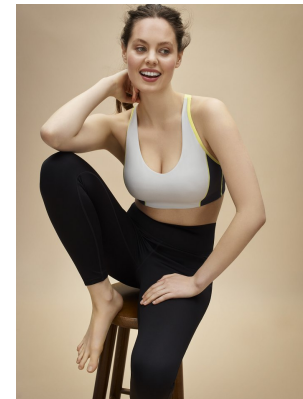

BOSS MODELS

CAPE TOWN

MORGAN SHELLY

Height: 175cm Bust: 89cm Waist: 68cm Hips: 93cm Shoe: 6 UK Hair: Brown Eyes: Green