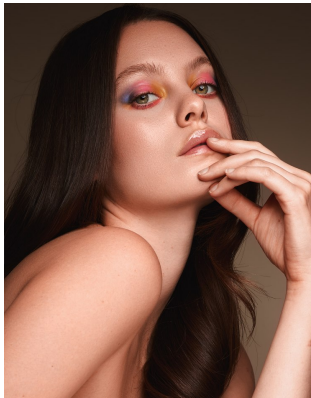

BOSS MODELS

CAPE TOWN

MORGAN SHELLY

Height: 175cm Bust: 89cm Waist: 68cm Hips: 93cm Shoe: 6 UK Hair: Brown Eyes: Green