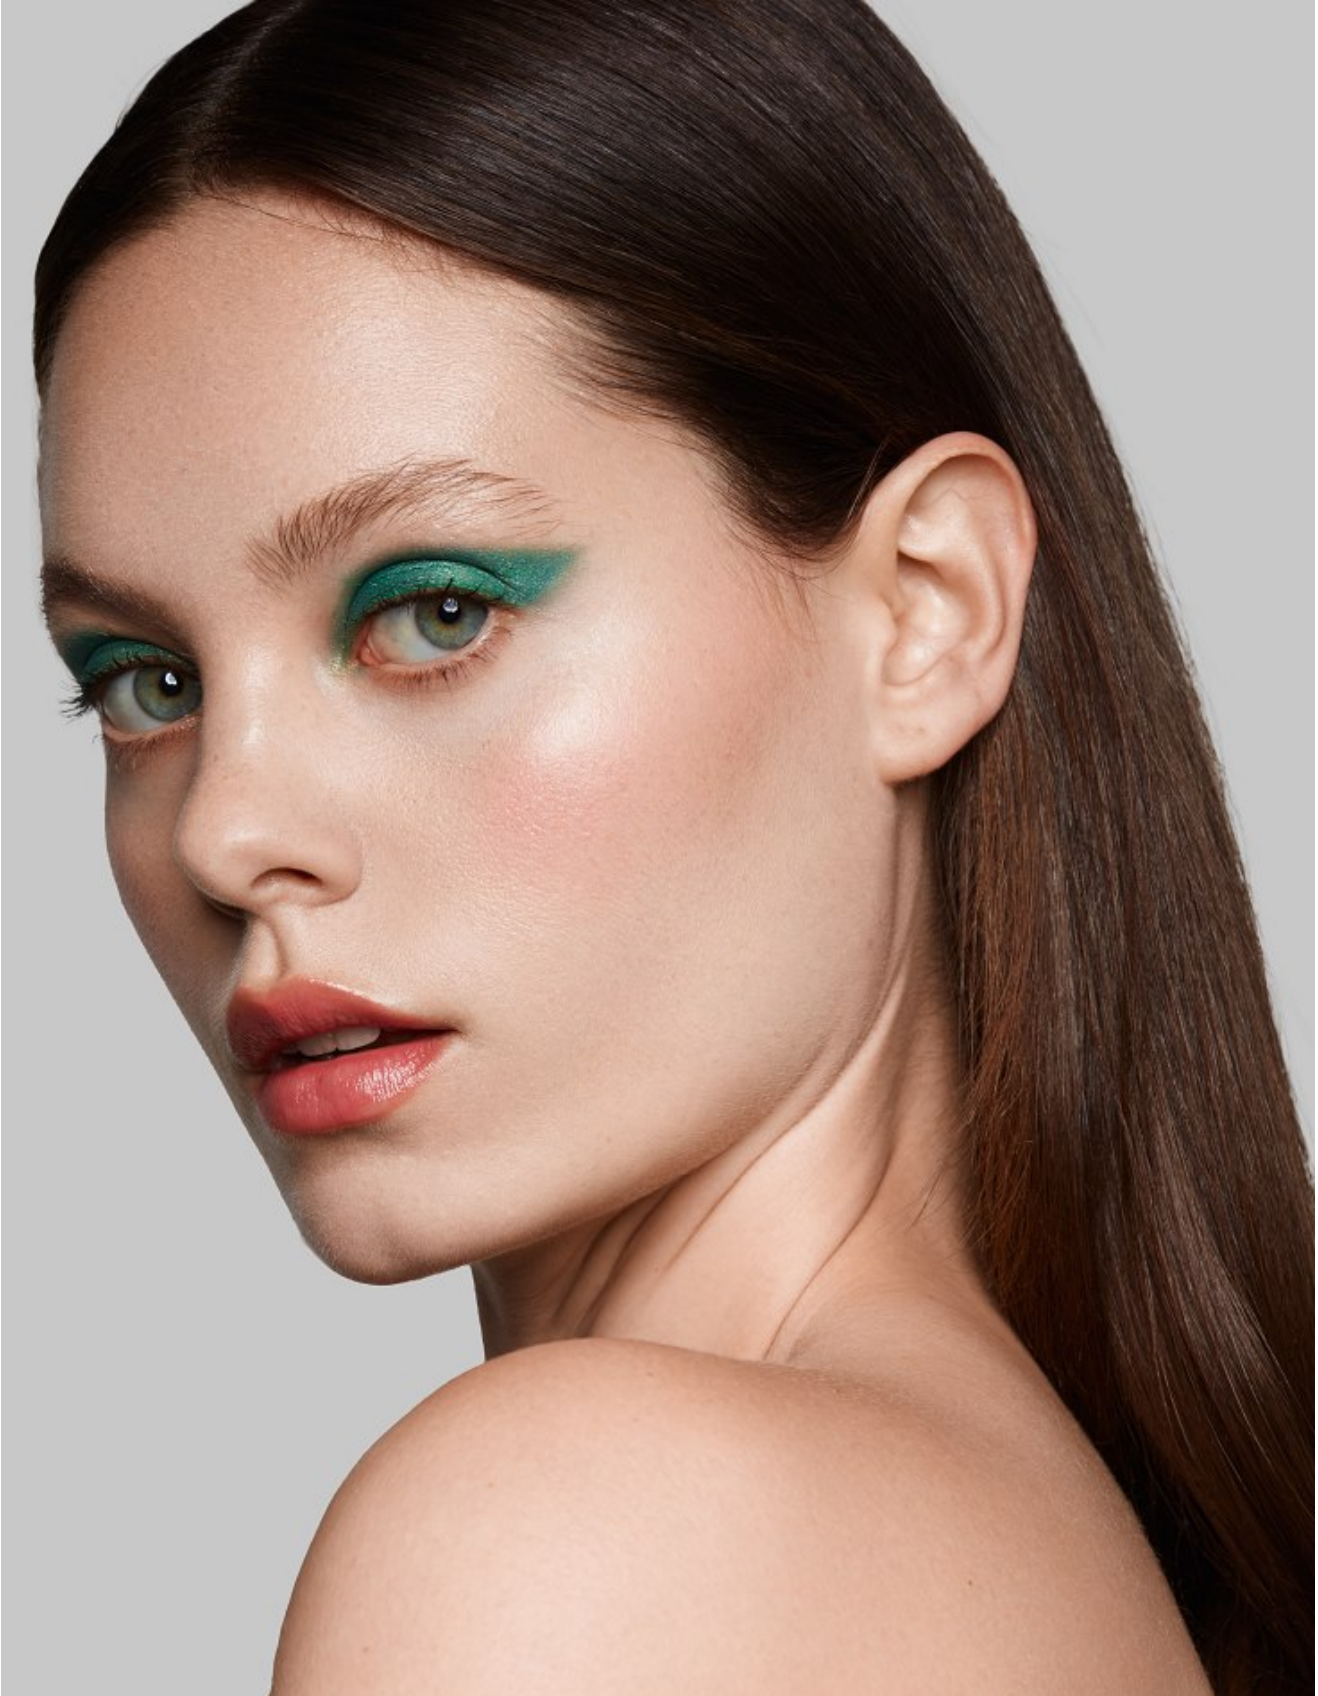

BOSS MODELS

CAPE TOWN

MORGAN SHELLY

Height: 175cm Bust: 89cm Waist: 68cm Hips: 93cm Shoe: 6 UK Hair: Brown Eyes: Green