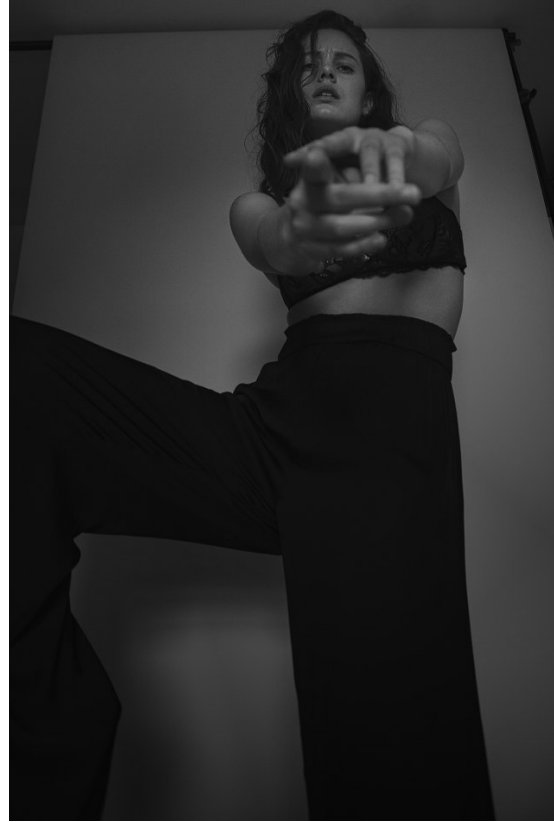

BOSS MODELS

CAPE TOWN

MORGAN SHELLY

Height: 175cm Bust: 89cm Waist: 68cm Hips: 93cm Shoe: 6 UK Hair: Brown Eyes: Green

BOSS MODELS

CAPE TOWN

MORGAN SHELLY

Height: 175cm Bust: 89cm Waist: 68cm Hips: 93cm Shoe: 6 UK Hair: Brown Eyes: Green