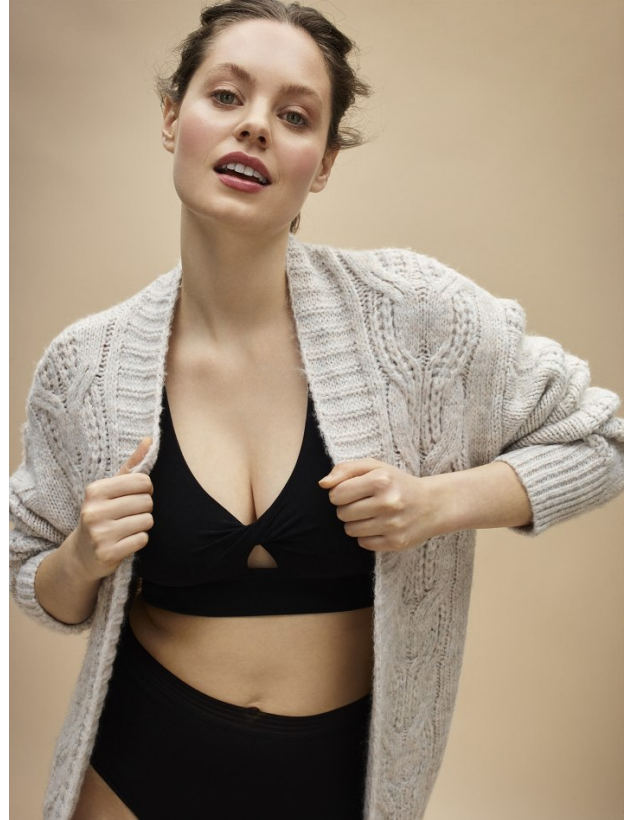

BOSS MODELS

CAPE TOWN

MORGAN SHELLY

Height: 175cm Bust: 89cm Waist: 68cm Hips: 93cm Shoe: 6 UK Hair: Brown Eyes: Green

BOSS MODELS

CAPE TOWN

MORGAN SHELLY

Height: 175cm Bust: 89cm Waist: 68cm Hips: 93cm Shoe: 6 UK Hair: Brown Eyes: Green