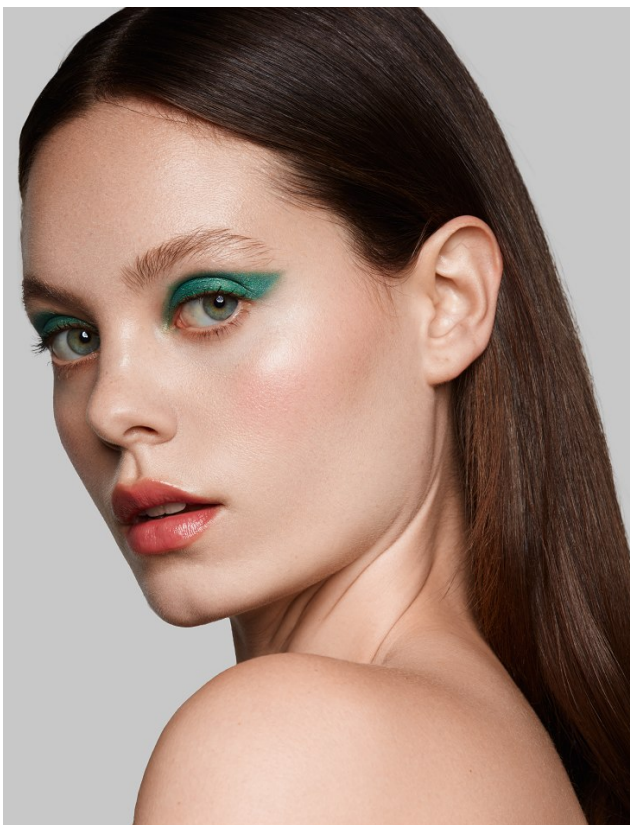

BOSS MODELS

CAPE TOWN

MORGAN SHELLY

Height: 175cm Bust: 89cm Waist: 68cm Hips: 93cm Shoe: 6 UK Hair: Brown Eyes: Green

BOSS MODELS

CAPE TOWN

MORGAN SHELLY

Height: 175cm Bust: 89cm Waist: 68cm Hips: 93cm Shoe: 6 UK Hair: Brown Eyes: Green