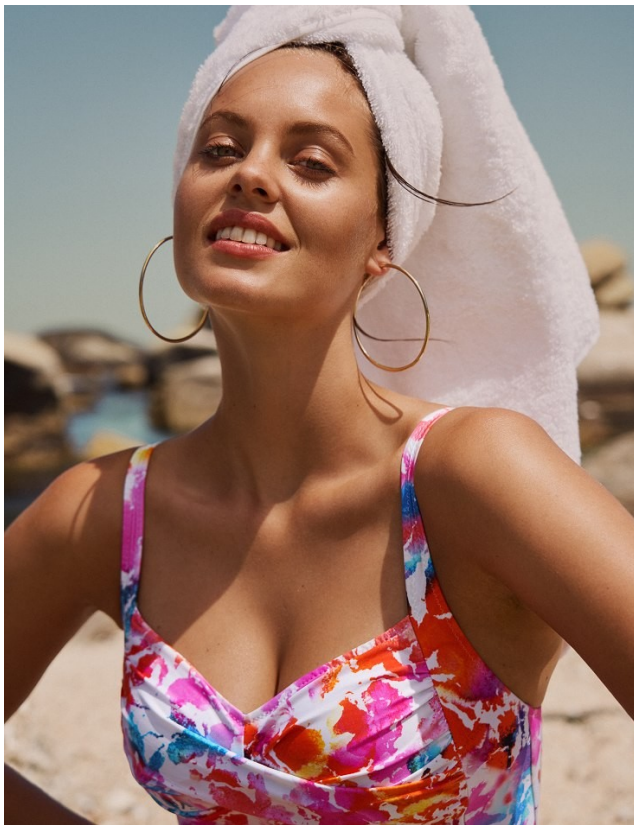

BOSS MODELS

CAPE TOWN

MORGAN SHELLY

Height: 175cm Bust: 89cm Waist: 68cm Hips: 93cm Shoe: 6 UK Hair: Brown Eyes: Green