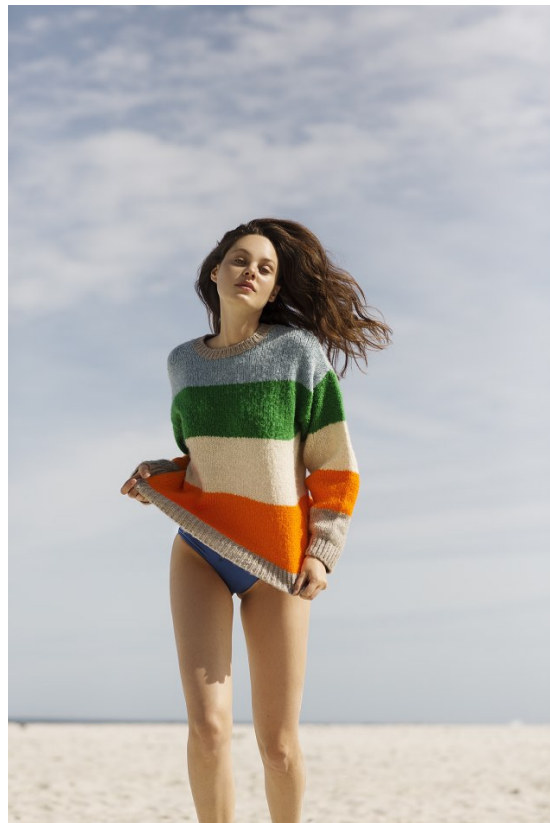

BOSS MODELS

CAPE TOWN

MORGAN SHELLY

Height: 175cm Bust: 89cm Waist: 68cm Hips: 93cm Shoe: 6 UK Hair: Brown Eyes: Green

BOSS MODELS

CAPE TOWN

MORGAN SHELLY

Height: 175cm Bust: 89cm Waist: 68cm Hips: 93cm Shoe: 6 UK Hair: Brown Eyes: Green