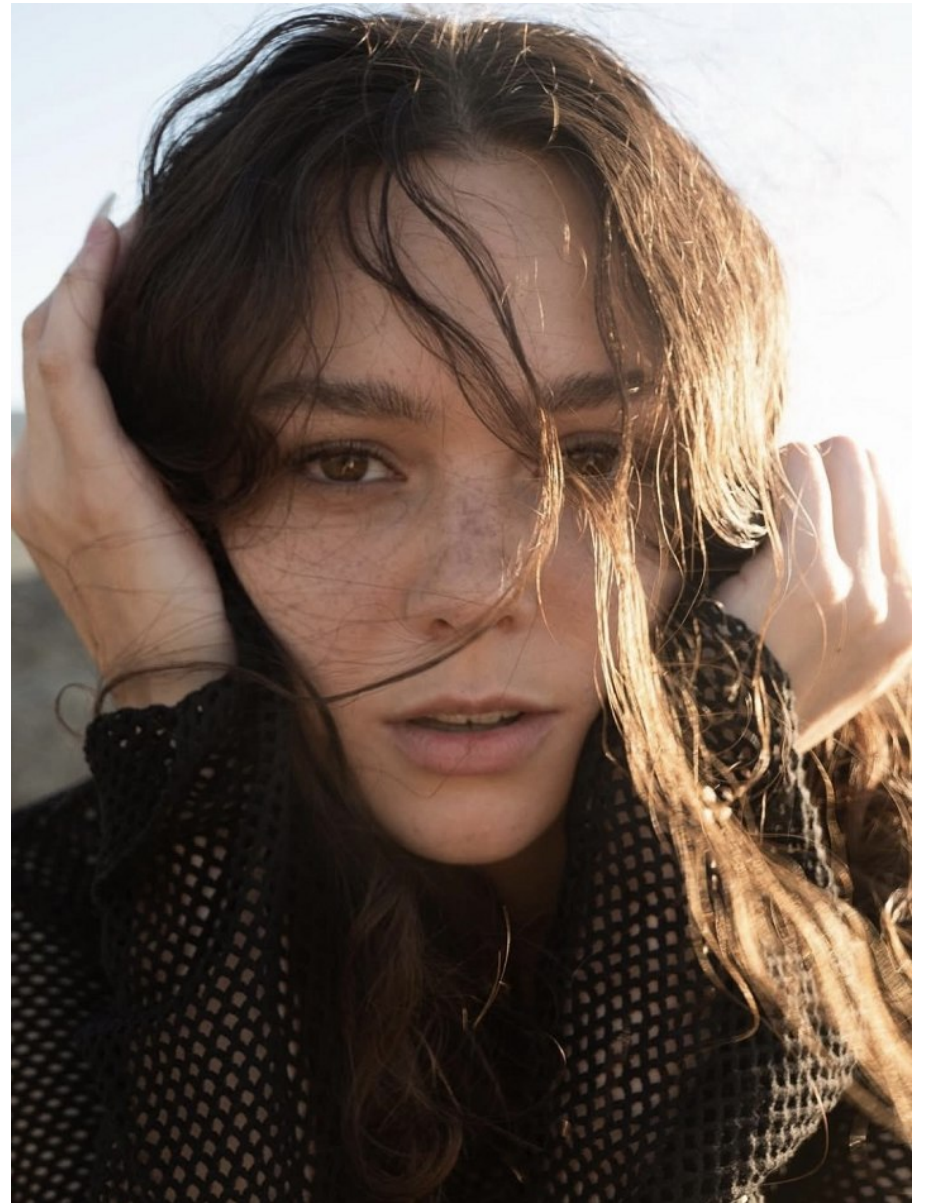

BOSS MODELS

CAPE TOWN

CAMMIE FISHER

Height: 173cm Bust: 75cm Waist: 58cm Hips: 88cm Shoe: 5 UK Hair: Brown Eyes: Hazel