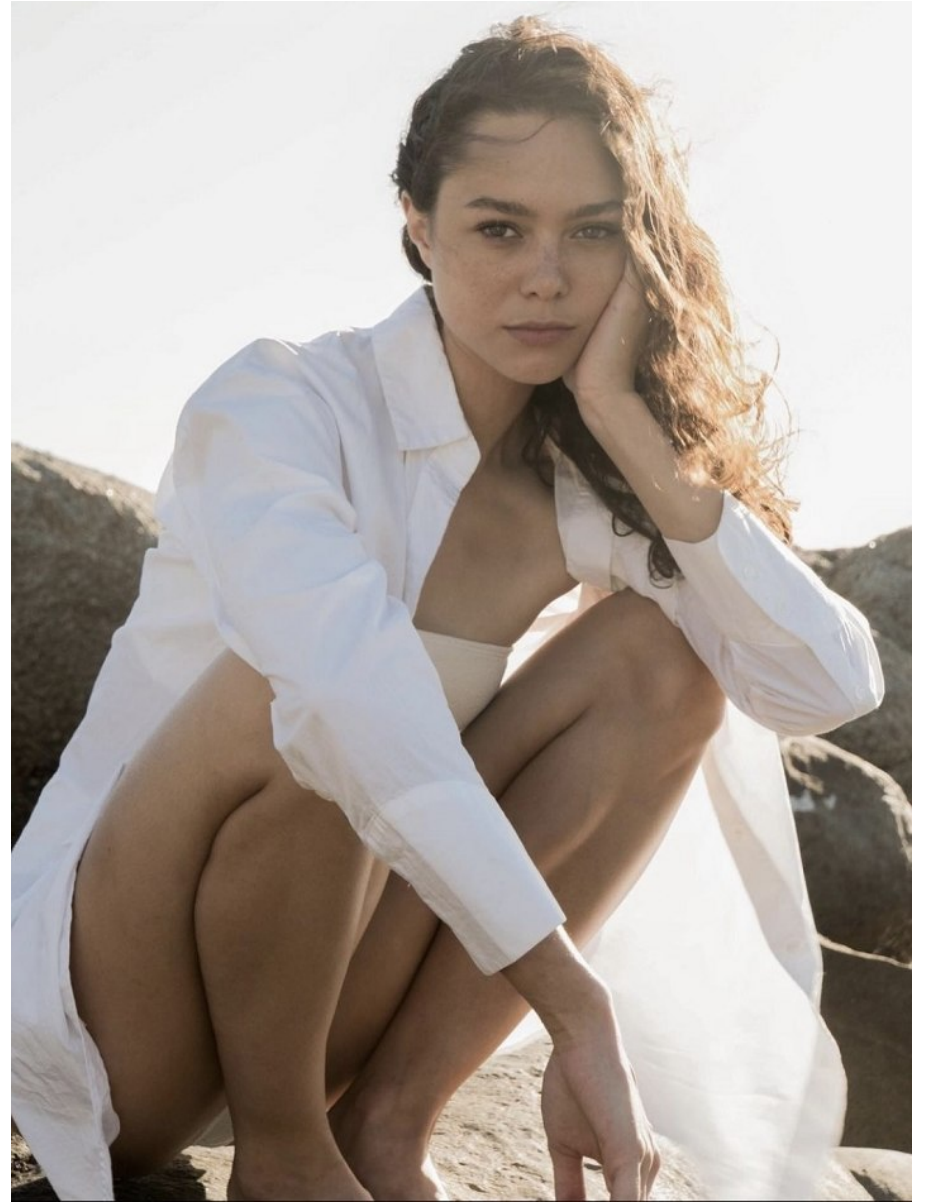

BOSS MODELS

CAPE TOWN

CAMMIE FISHER

Height: 173cm Bust: 77cm Waist: 59cm Hips: 89cm Shoe: 5 UK Hair: Brown Eyes: Hazel

BOSS MODELS

CAPE TOWN

CAMMIE FISHER

Height: 173cm Bust: 77cm Waist: 59cm Hips: 89cm Shoe: 5 UK Hair: Brown Eyes: Hazel