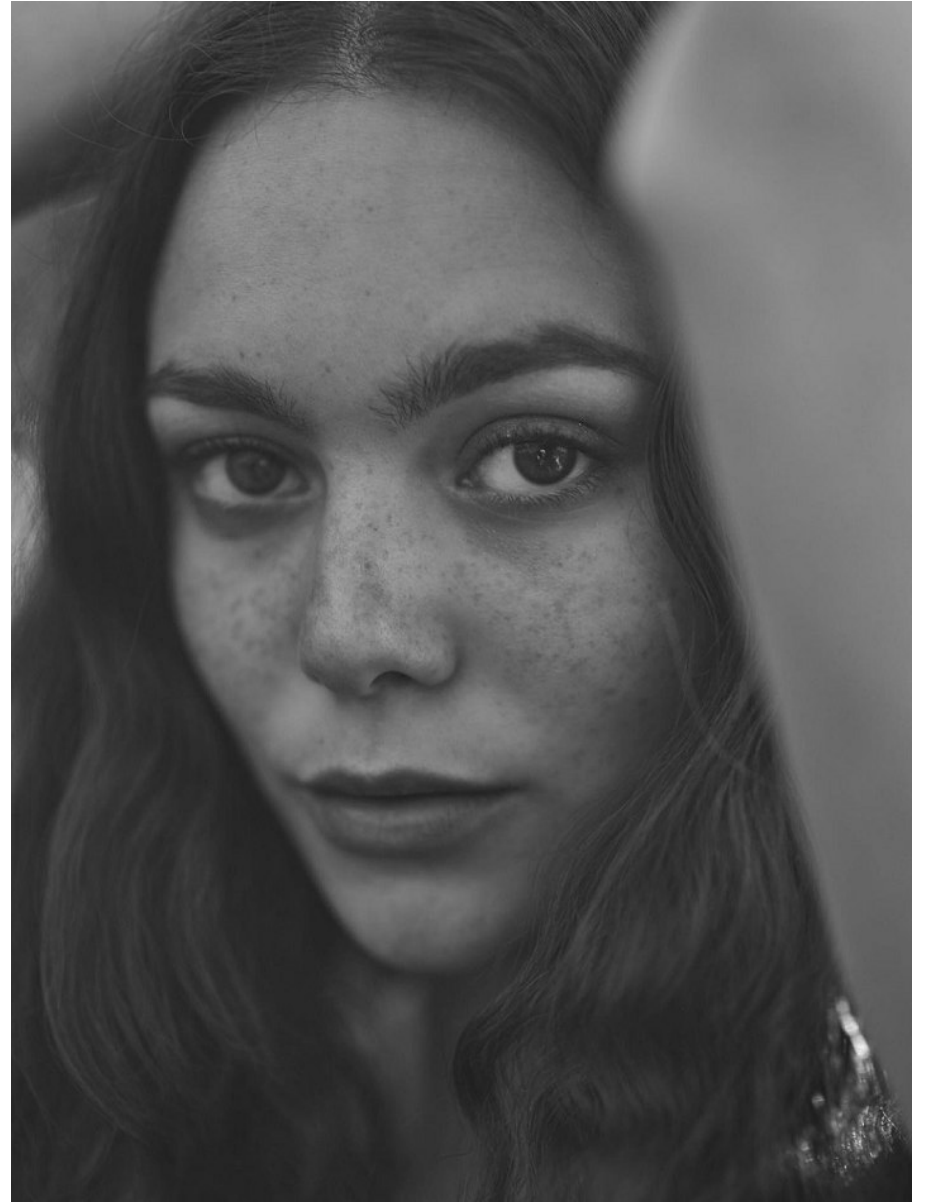

BOSS MODELS

CAPE TOWN

CAMMIE FISHER

Height: 173cm Bust: 75cm Waist: 58cm Hips: 88cm Shoe: 5 UK Hair: Brown Eyes: Hazel