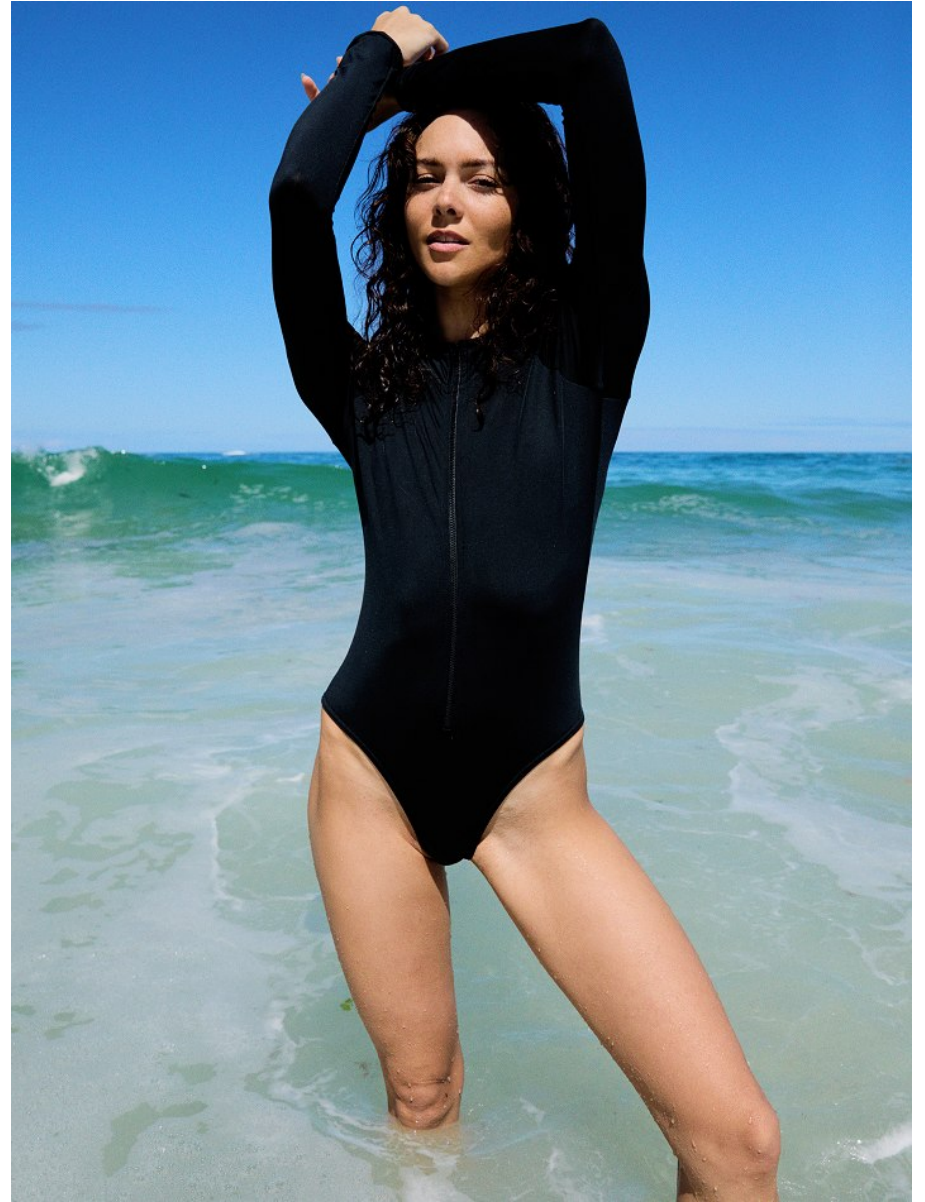

BOSS MODELS

CAPE TOWN

CAMMIE FISHER

Height: 173cm Bust: 77cm Waist: 59cm Hips: 89cm Shoe: 5 UK Hair: Brown Eyes: Hazel