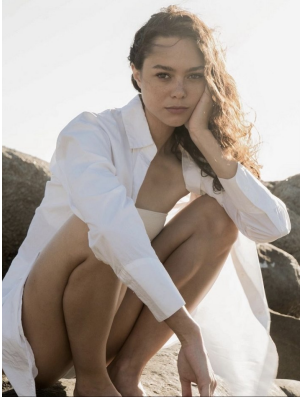

# BOSS MODELS

CAPE TOWN

## CAMMIE FISHER

Height: 173cm Bust: 75cm Waist: 58cm Hips: 88cm Shoe: 5 UK Hair: Brown Eyes: Hazel