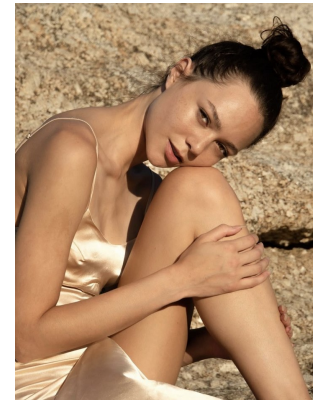

# BOSS MODELS

CAPE TOWN

## CAMMIE FISHER

Height: 173cm Bust: 75cm Waist: 58cm Hips: 88cm Shoe: 5 UK Hair: Brown Eyes: Hazel