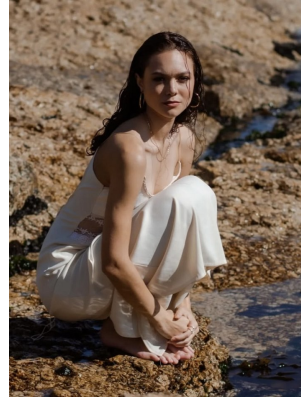

# BOSS MODELS

CAPE TOWN

## CAMMIE FISHER

Height: 173cm Bust: 75cm Waist: 58cm Hips: 88cm Shoe: 5 UK Hair: Brown Eyes: Hazel