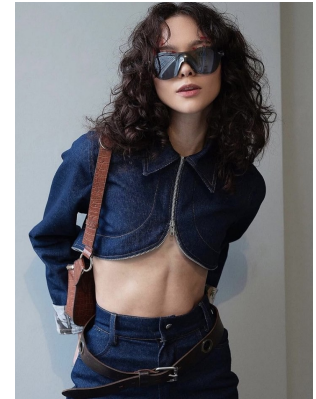

BOSS MODELS

CAPE TOWN

CAMMIE FISHER

Height: 173cm Bust: 77cm Waist: 59cm Hips: 89cm Shoe: 5 UK Hair: Brown Eyes: Hazel