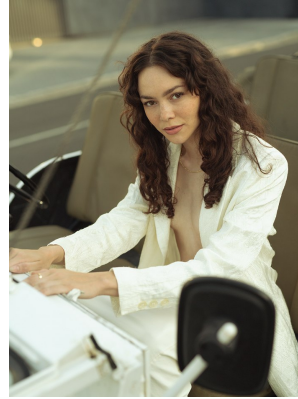

# BOSS MODELS

CAPE TOWN

## CAMMIE FISHER

Height: 173cm Bust: 77cm Waist: 59cm Hips: 89cm Shoe: 5 UK Hair: Brown Eyes: Hazel