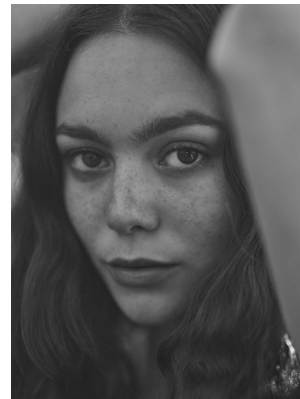

# BOSS MODELS

CAPE TOWN

## CAMMIE FISHER

Height: 173cm Bust: 75cm Waist: 58cm Hips: 88cm Shoe: 5 UK Hair: Brown Eyes: Hazel