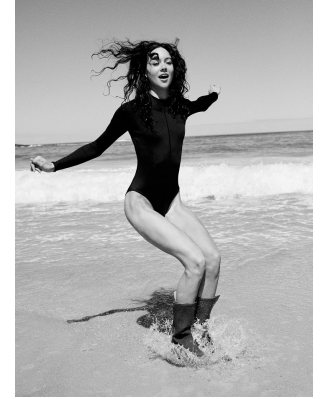

# BOSS MODELS

CAPE TOWN

## CAMMIE FISHER

Height: 173cm Bust: 77cm Waist: 59cm Hips: 89cm Shoe: 5 UK Hair: Brown Eyes: Hazel