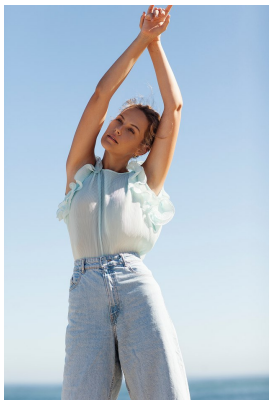

BOSS MODELS

CAPE TOWN

LENE GOUWS

Height: 179cm Bust: 86cm Waist: 66cm Hips: 95cm Shoe: 6 UK Hair: Blonde Eyes: Blue/Green

BOSS MODELS

CAPE TOWN

LENE GOUWS

Height: 179cm Bust: 86cm Waist: 66cm Hips: 95cm Shoe: 6 UK Hair: Blonde Eyes: Blue/Green