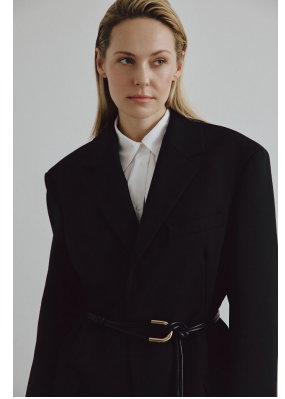

BOSS MODELS

CAPE TOWN

LENE GOUWS

Height: 179cm Bust: 86cm Waist: 66cm Hips: 95cm Shoe: 6 UK Hair: Blonde Eyes: Blue/Green

BOSS MODELS

CAPE TOWN

LENE GOUWS

Height: 179cm Bust: 86cm Waist: 66cm Hips: 95cm Shoe: 6 UK Hair: Blonde Eyes: Blue/Green