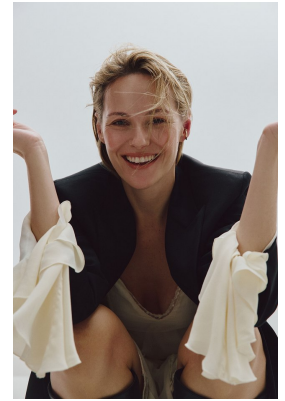

BOSS MODELS

CAPE TOWN

LENE GOUWS

Height: 179cm Bust: 86cm Waist: 66cm Hips: 95cm Shoe: 6 UK Hair: Blonde Eyes: Blue/Green

BOSS MODELS

CAPE TOWN

LENE GOUWS

Height: 179cm Bust: 86cm Waist: 66cm Hips: 95cm Shoe: 6 UK Hair: Blonde Eyes: Blue/Green