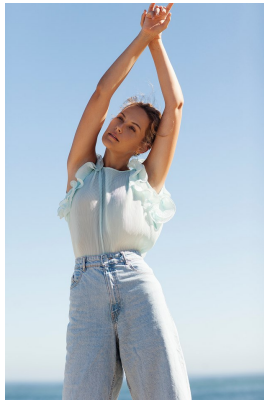

BOSS MODELS

CAPE TOWN

LENE GOUWS

Height: 178cm Bust: 84cm Waist: 64cm Hips: 92cm Shoe: 6 UK Hair: Blonde Eyes: Blue/Green

BOSS MODELS

CAPE TOWN

LENE GOUWS

Height: 178cm Bust: 84cm Waist: 64cm Hips: 92cm Shoe: 6 UK Hair: Blonde Eyes: Blue/Green