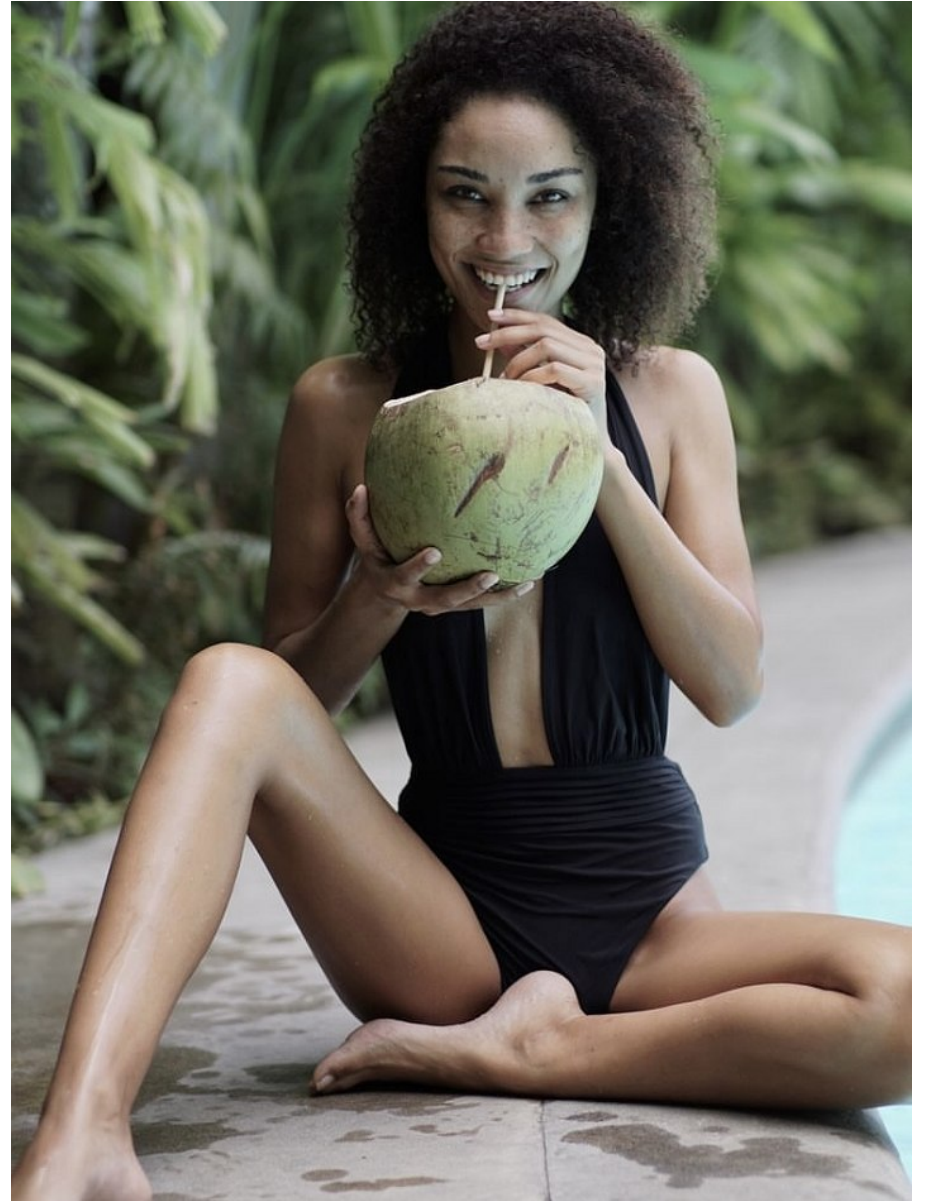

BOSS MODELS

CAPE TOWN

LISA RUDOLPH

Height: 174cm Bust: 84cm Waist: 62cm Hips: 91cm Shoe: 6.5 UK Hair: Dark Brown Eyes: Brown

BOSS MODELS

CAPE TOWN

LISA RUDOLPH

Height: 174cm Bust: 84cm Waist: 62cm Hips: 91cm Shoe: 6.5 UK Hair: Dark Brown Eyes: Brown