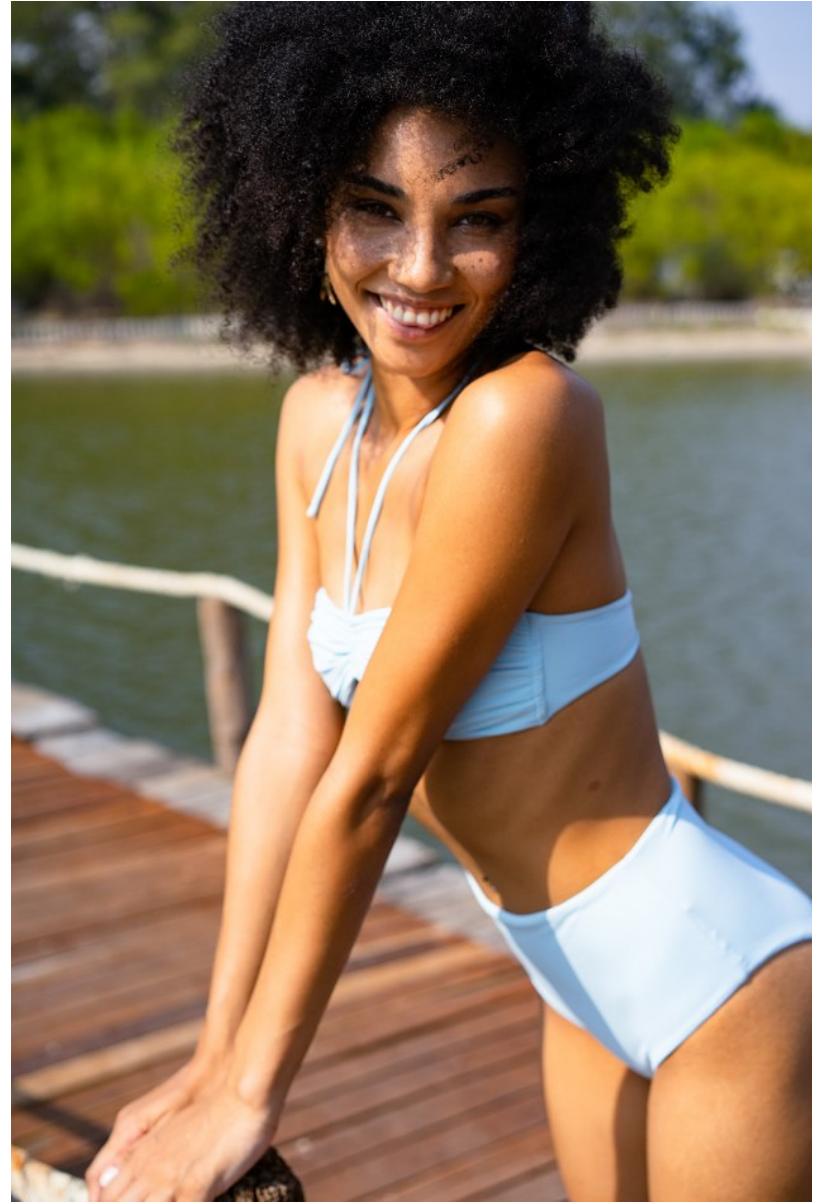

BOSS MODELS

CAPE TOWN

LISA RUDOLPH

Height: 174cm Bust: 84cm Waist: 62cm Hips: 91cm Shoe: 6.5 UK Hair: Dark Brown Eyes: Brown