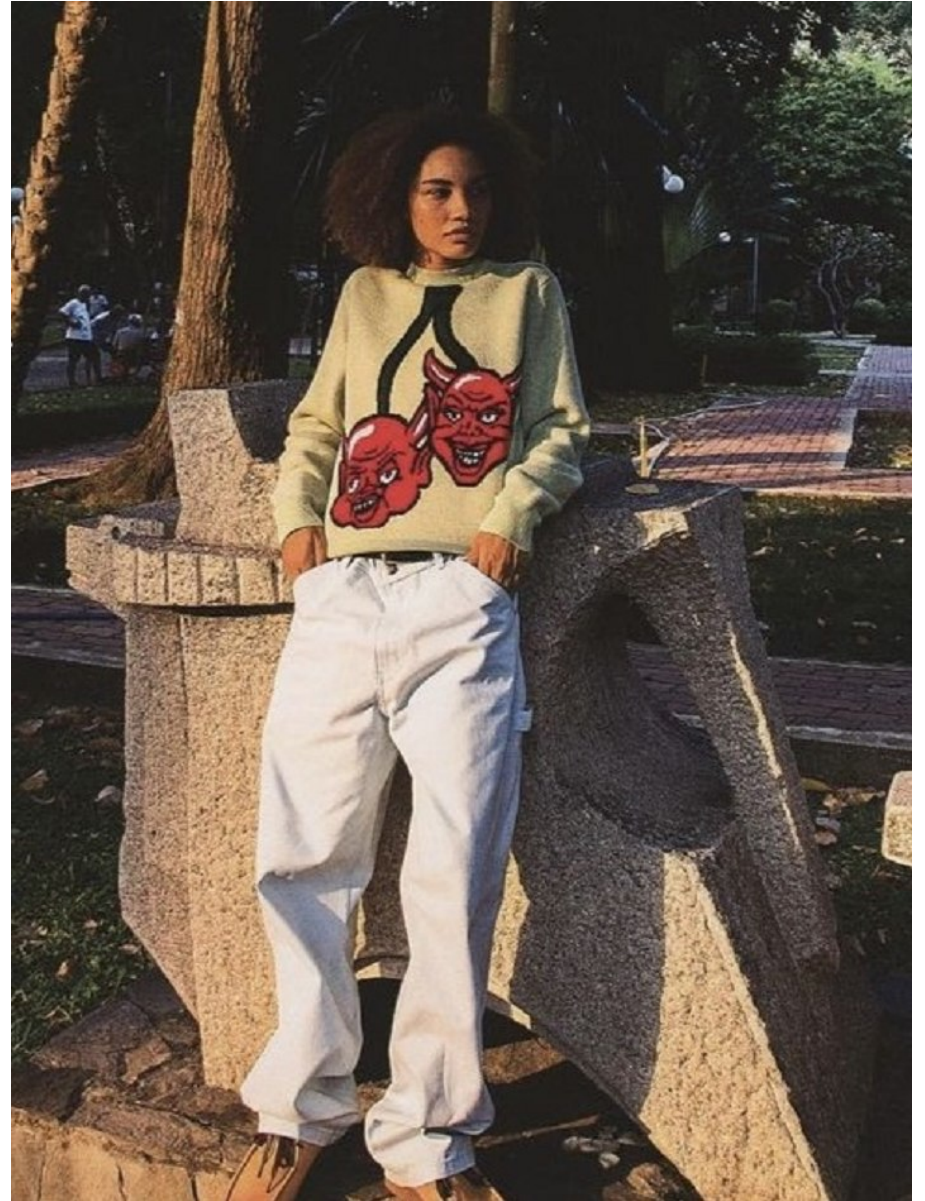

BOSS MODELS

CAPE TOWN

LISA RUDOLPH

Height: 174cm Bust: 84cm Waist: 62cm Hips: 91cm Shoe: 6.5 UK Hair: Dark Brown Eyes: Brown

BOSS MODELS

CAPE TOWN

LISA RUDOLPH

Height: 174cm Bust: 84cm Waist: 62cm Hips: 91cm Shoe: 6.5 UK Hair: Dark Brown Eyes: Brown