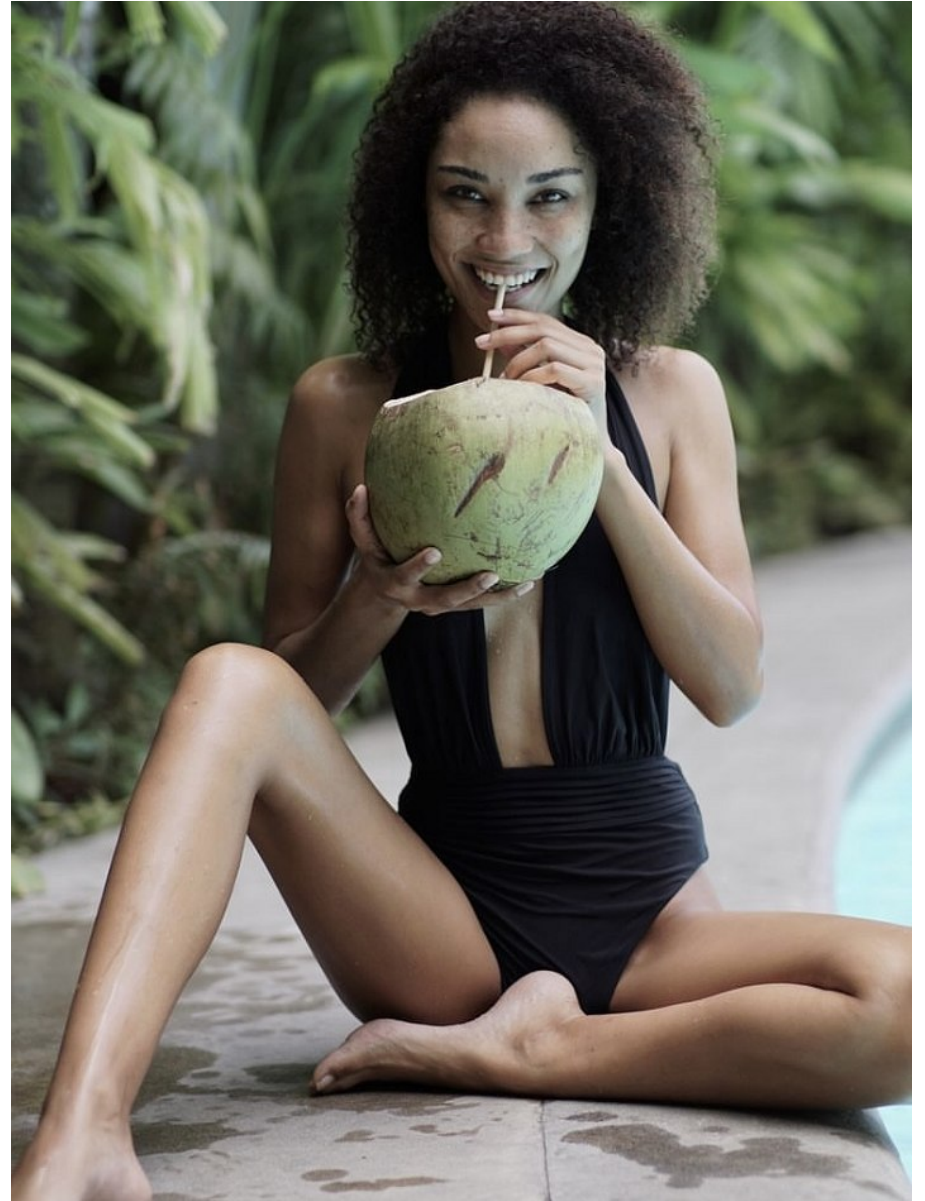

# BOSS MODELS

CAPE TOWN

LISA RUDOLPH

Height: 174cm Bust: 84cm Waist: 62cm Hips: 91cm Shoe: 6.5 UK Hair: Dark Brown Eyes: Brown