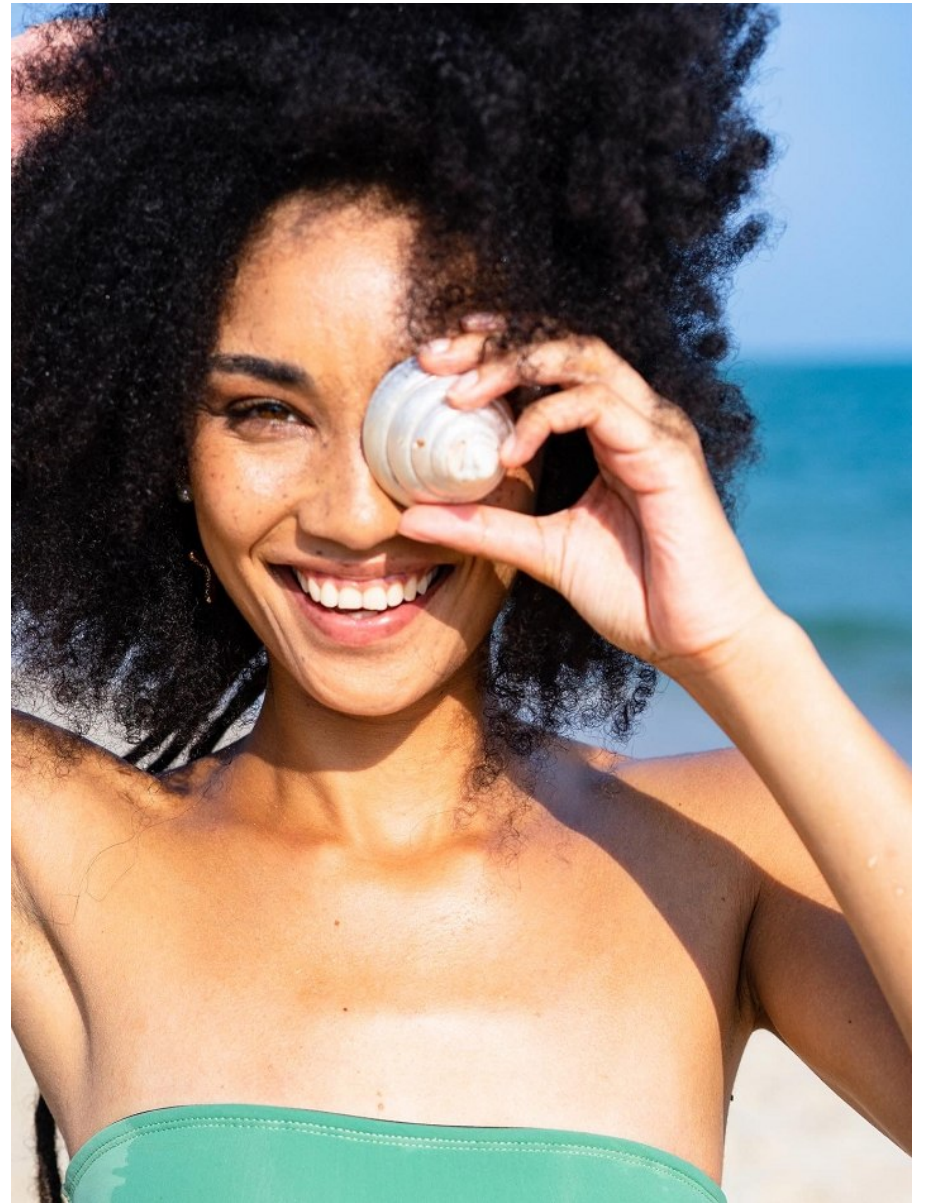

BOSS MODELS

CAPE TOWN

LISA RUDOLPH

Height: 174cm Bust: 84cm Waist: 62cm Hips: 91cm Shoe: 6.5 UK Hair: Dark Brown Eyes: Brown