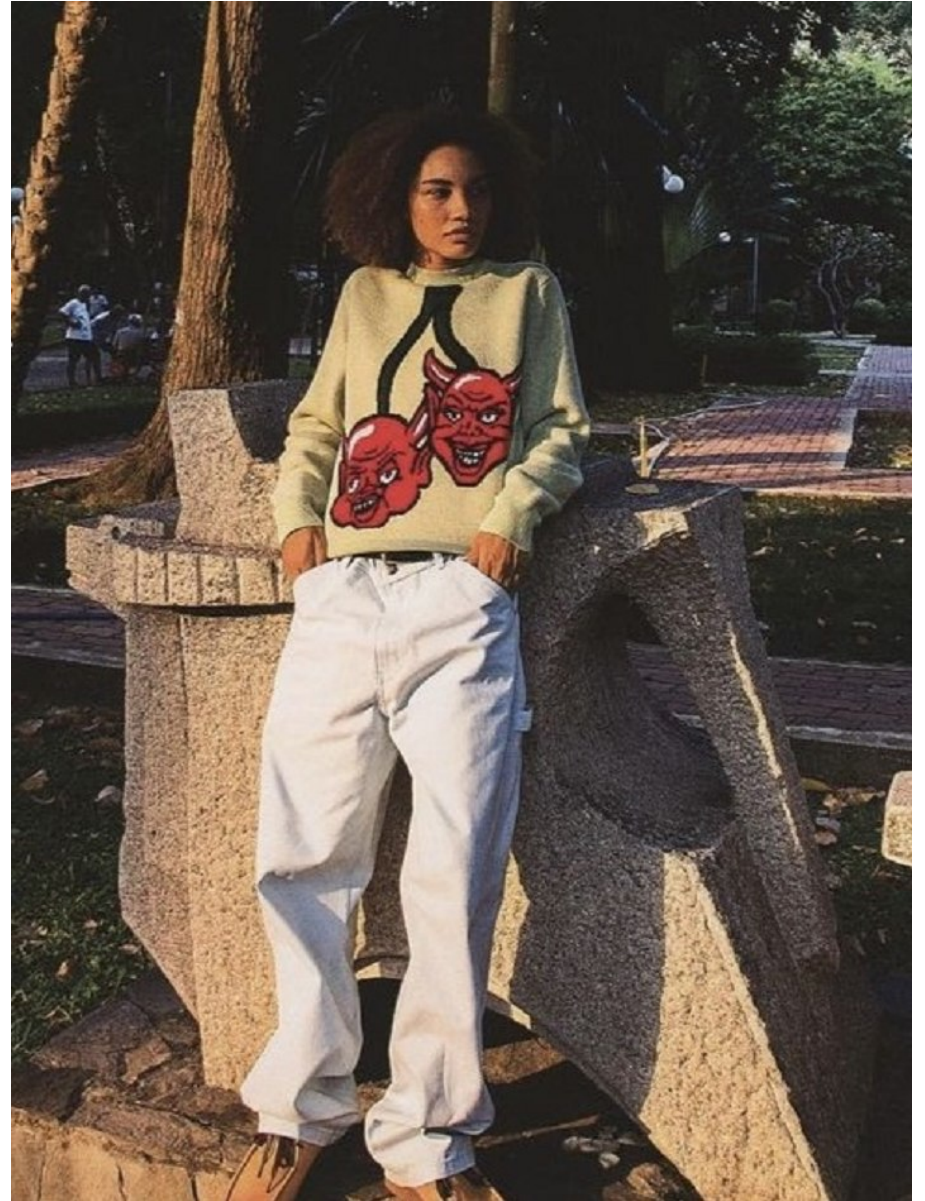

# BOSS MODELS

CAPE TOWN

LISA RUDOLPH

Height: 174cm Bust: 84cm Waist: 62cm Hips: 91cm Shoe: 6.5 UK Hair: Dark Brown Eyes: Brown