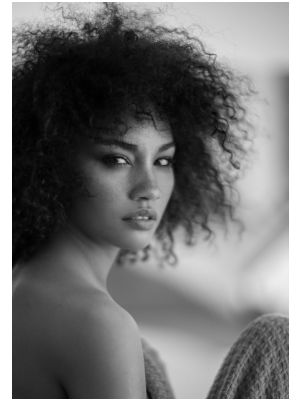

BOSS MODELS

CAPE TOWN

LISA RUDOLPH

Height: 174cm Bust: 84cm Waist: 62cm Hips: 91cm Shoe: 6.5 UK Hair: Dark Brown Eyes: Brown

BOSS MODELS

CAPE TOWN

LISA RUDOLPH

Height: 174cm Bust: 84cm Waist: 62cm Hips: 91cm Shoe: 6.5 UK Hair: Dark Brown Eyes: Brown