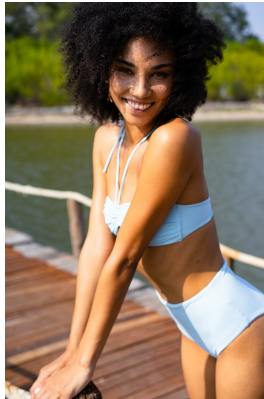

BOSS MODELS

CAPE TOWN

LISA RUDOLPH

Height: 174cm Bust: 84cm Waist: 62cm Hips: 91cm Shoe: 6.5 UK Hair: Dark Brown Eyes: Brown

BOSS MODELS

CAPE TOWN

LISA RUDOLPH

Height: 174cm Bust: 84cm Waist: 62cm Hips: 91cm Shoe: 6.5 UK Hair: Dark Brown Eyes: Brown