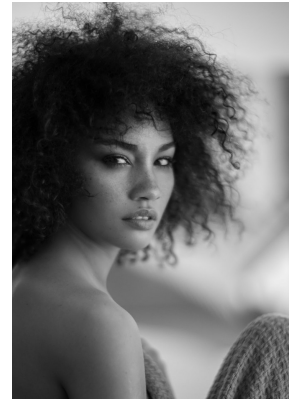

BOSS MODELS

CAPE TOWN

LISA RUDOLPH

Height: 174cm Bust: 84cm Waist: 62cm Hips: 91cm Shoe: 6.5 UK Hair: Dark Brown Eyes: Brown

BOSS MODELS

CAPE TOWN

LISA RUDOLPH

Height: 174cm Bust: 84cm Waist: 62cm Hips: 91cm Shoe: 6.5 UK Hair: Dark Brown Eyes: Brown