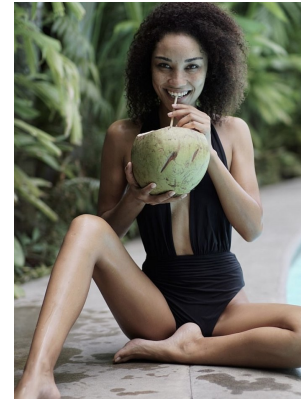

BOSS MODELS

CAPE TOWN

LISA RUDOLPH

Height: 174cm Bust: 84cm Waist: 62cm Hips: 91cm Shoe: 6.5 UK Hair: Dark Brown Eyes: Brown

BOSS MODELS

CAPE TOWN

LISA RUDOLPH

Height: 174cm Bust: 84cm Waist: 62cm Hips: 91cm Shoe: 6.5 UK Hair: Dark Brown Eyes: Brown