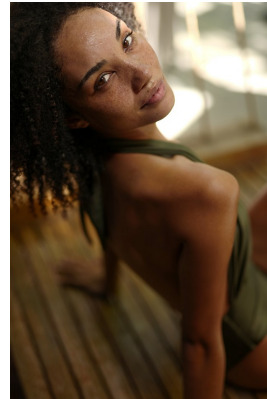

BOSS MODELS

CAPE TOWN

LISA RUDOLPH

Height: 174cm Bust: 84cm Waist: 62cm Hips: 91cm Shoe: 6.5 UK Hair: Dark Brown Eyes: Brown

BOSS MODELS

CAPE TOWN

LISA RUDOLPH

Height: 174cm Bust: 84cm Waist: 62cm Hips: 91cm Shoe: 6.5 UK Hair: Dark Brown Eyes: Brown