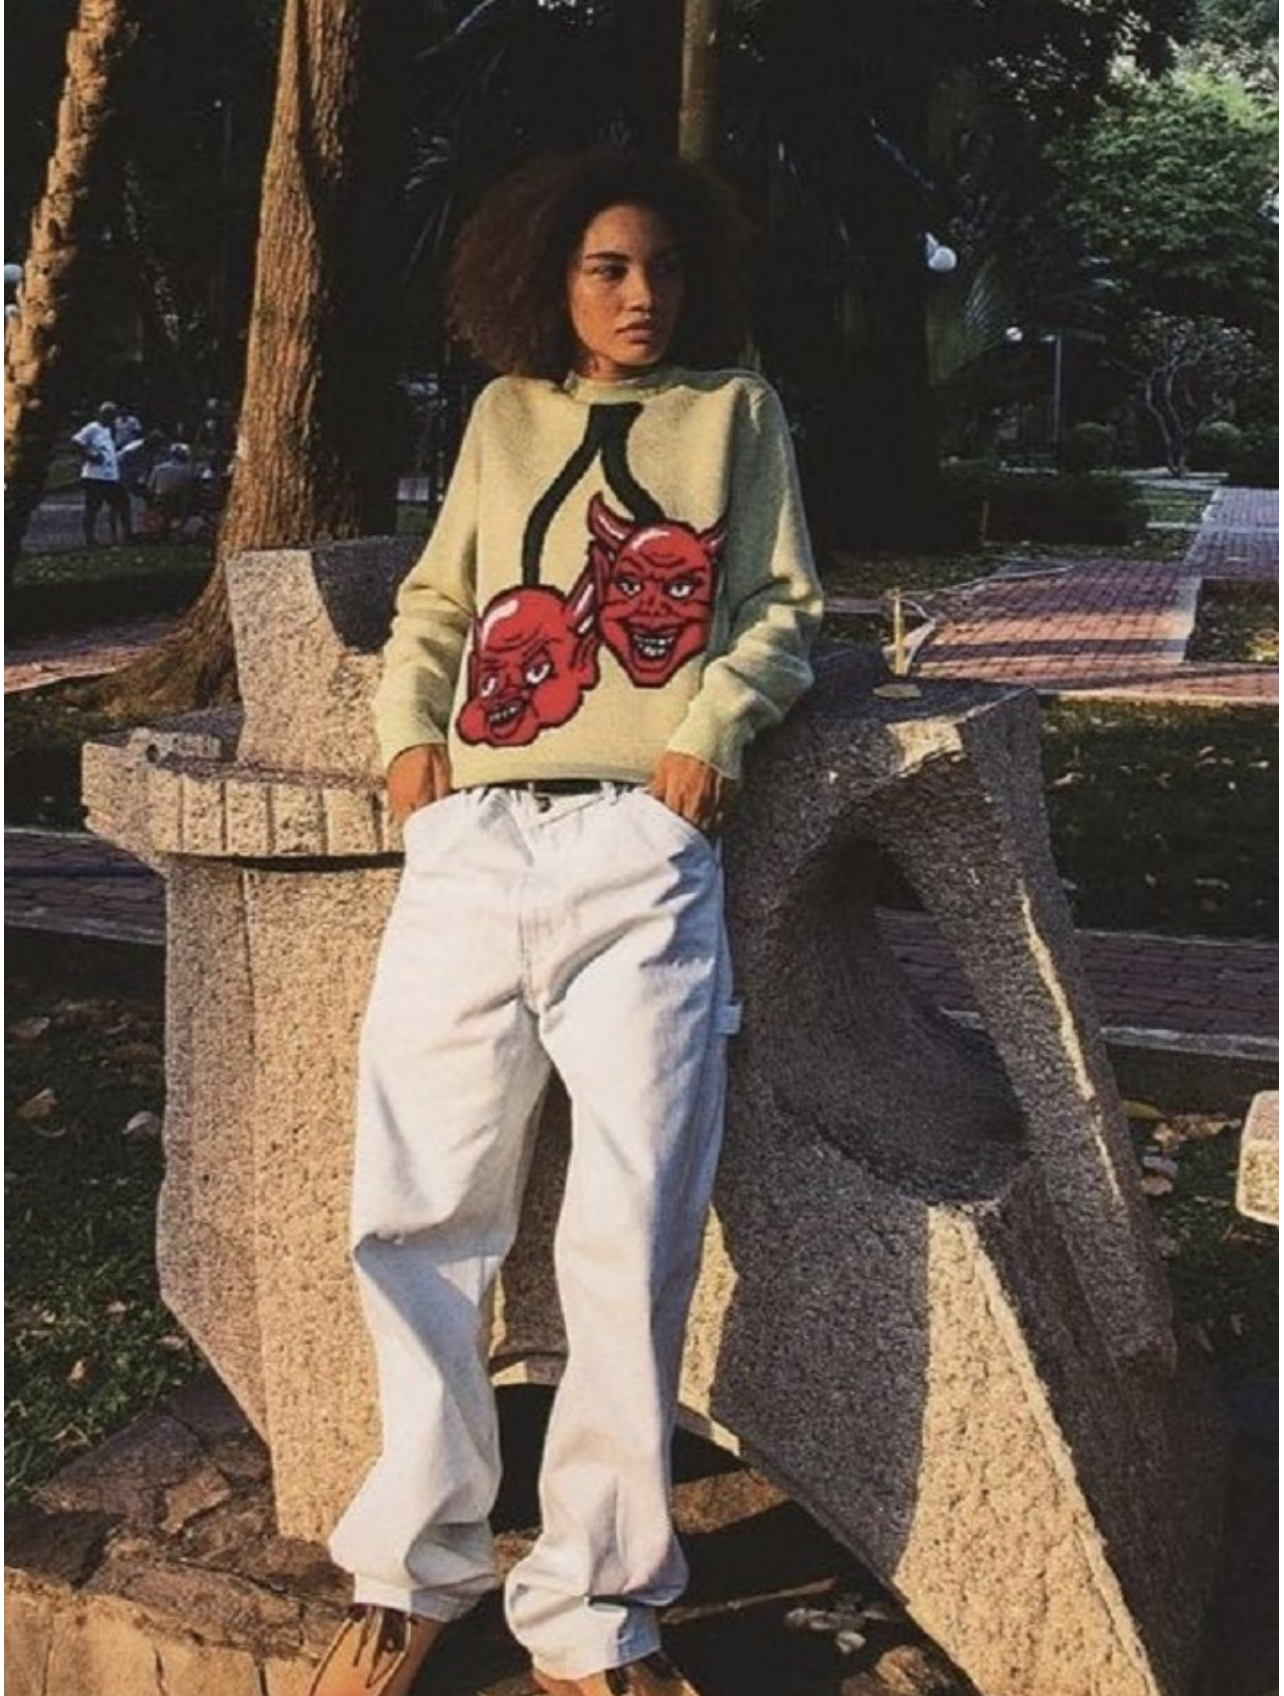

# BOSS MODELS

CAPE TOWN

LISA RUDOLPH

Height: 174cm Bust: 84cm Waist: 62cm Hips: 91cm Shoe: 6.5 UK Hair: Dark Brown Eyes: Brown