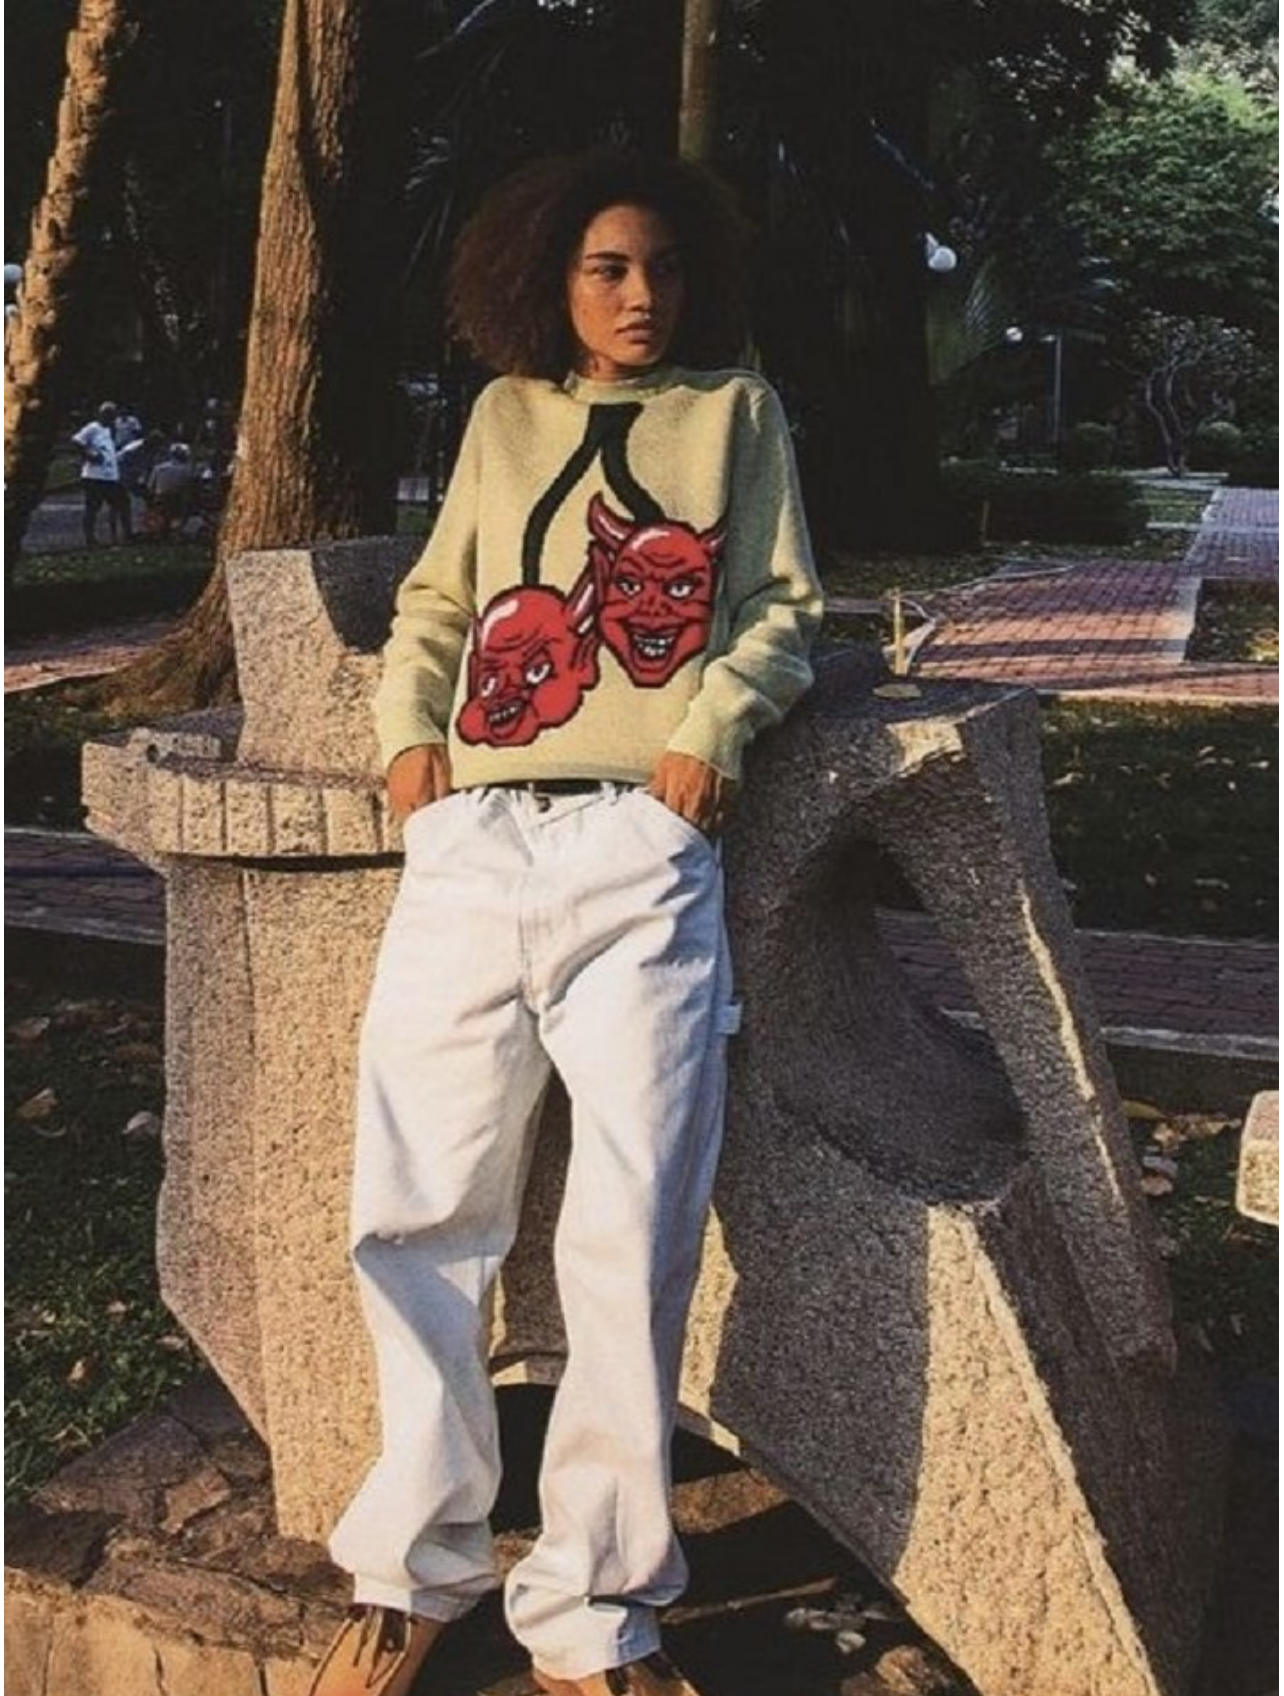

LISA RUDOLPH

BOSS MODELS

CAPE TOWN

LISA RUDOLPH

Height: 174cm Bust: 84cm Waist: 62cm Hips: 91cm Shoe: 6.5 UK Hair: Dark Brown Eyes: Brown