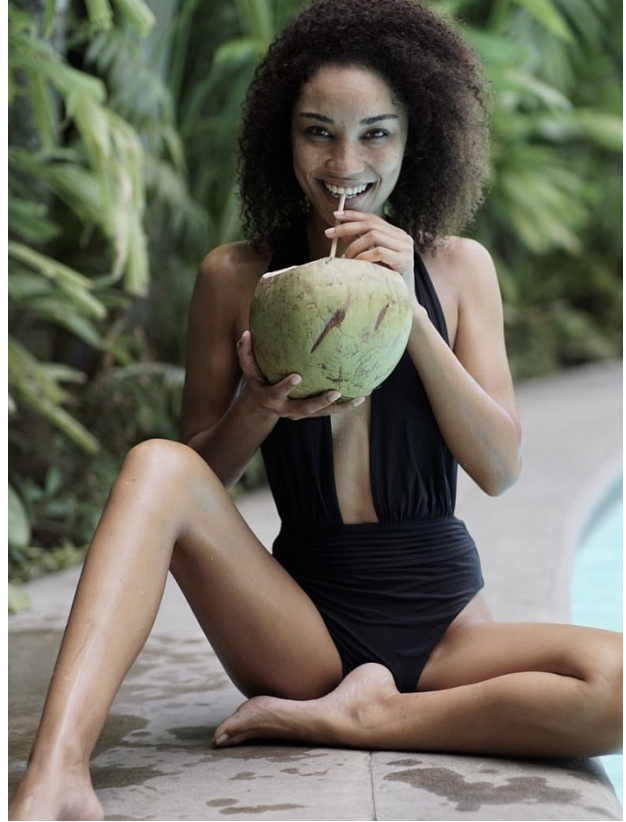

# BOSS MODELS

CAPE TOWN

LISA RUDOLPH

Height: 174cm Bust: 84cm Waist: 62cm Hips: 91cm Shoe: 6.5 UK Hair: Dark Brown Eyes: Brown