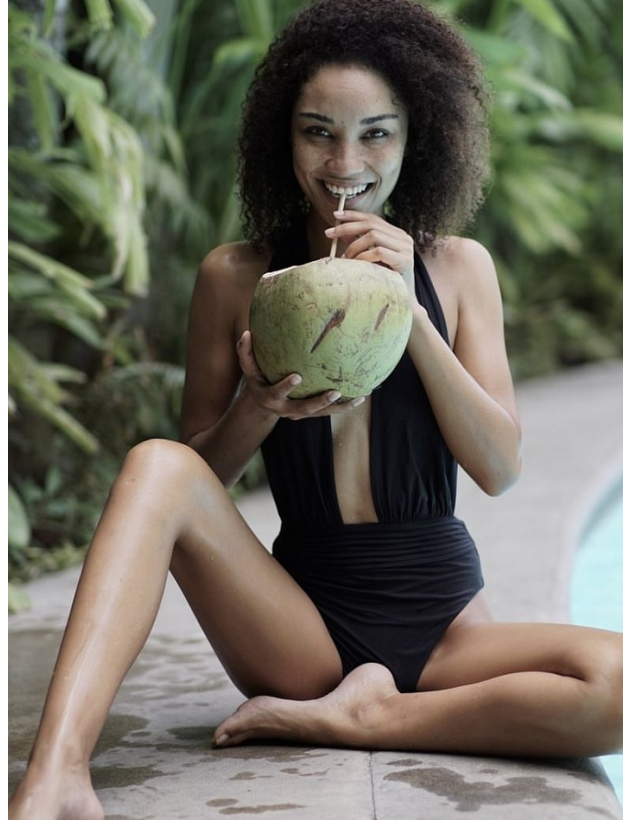

# BOSS MODELS

CAPE TOWN

LISA RUDOLPH

Height: 174cm Bust: 84cm Waist: 62cm Hips: 91cm Shoe: 6.5 UK Hair: Dark Brown Eyes: Brown