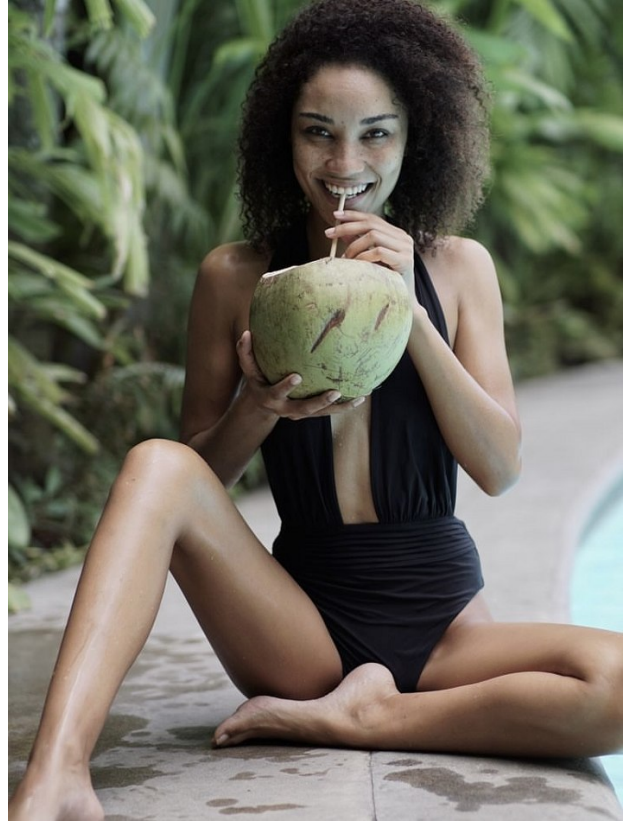

BOSS MODELS

CAPE TOWN

LISA RUDOLPH

Height: 174cm Bust: 84cm Waist: 62cm Hips: 91cm Shoe: 6.5 UK Hair: Dark Brown Eyes: Brown

BOSS MODELS

CAPE TOWN

LISA RUDOLPH

Height: 174cm Bust: 84cm Waist: 62cm Hips: 91cm Shoe: 6.5 UK Hair: Dark Brown Eyes: Brown

BOSS MODELS

CAPE TOWN

LISA RUDOLPH

Height: 174cm Bust: 84cm Waist: 62cm Hips: 91cm Shoe: 6.5 UK Hair: Dark Brown Eyes: Brown