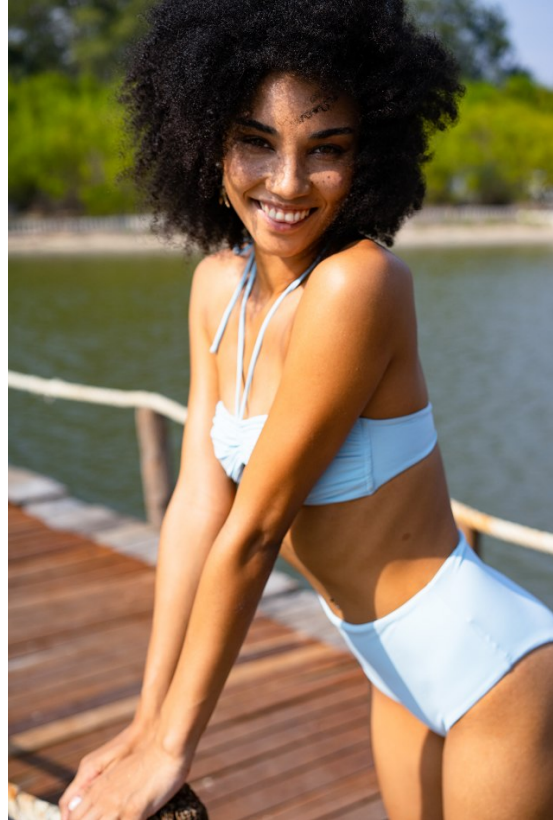

BOSS MODELS

CAPE TOWN

LISA RUDOLPH

Height: 174cm Bust: 84cm Waist: 62cm Hips: 91cm Shoe: 6.5 UK Hair: Dark Brown Eyes: Brown