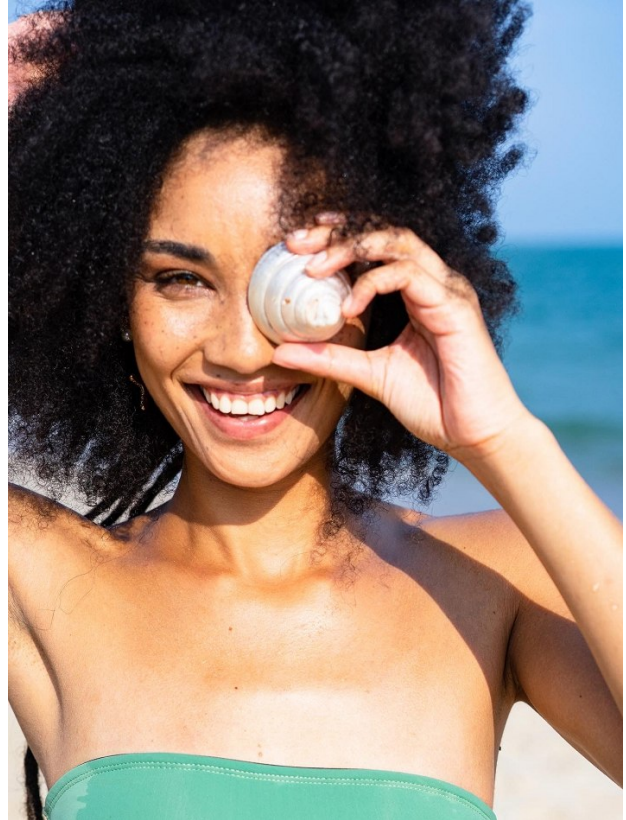

BOSS MODELS

CAPE TOWN

LISA RUDOLPH

Height: 174cm Bust: 84cm Waist: 62cm Hips: 91cm Shoe: 6.5 UK Hair: Dark Brown Eyes: Brown

BOSS MODELS

CAPE TOWN

LISA RUDOLPH

Height: 174cm Bust: 84cm Waist: 62cm Hips: 91cm Shoe: 6.5 UK Hair: Dark Brown Eyes: Brown