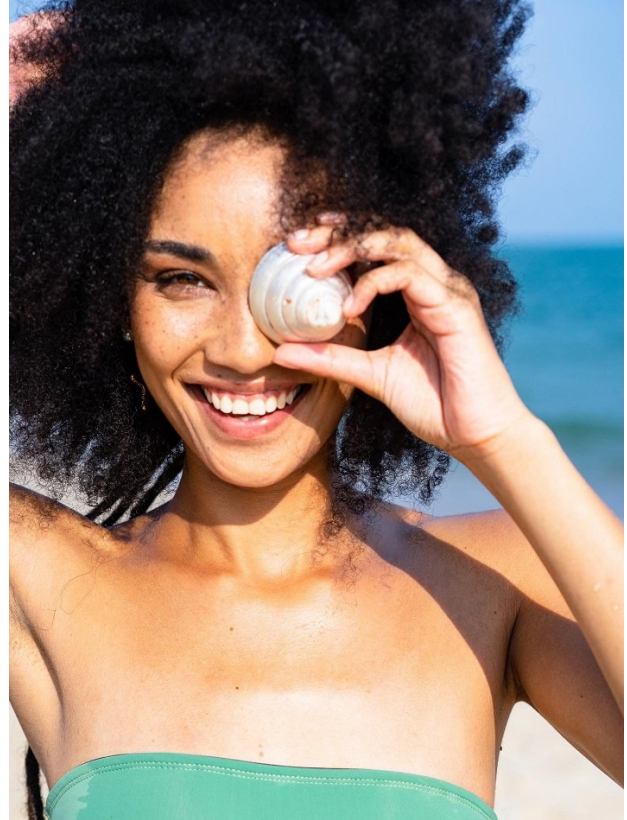

BOSS MODELS

CAPE TOWN

LISA RUDOLPH

Height: 174cm Bust: 84cm Waist: 62cm Hips: 91cm Shoe: 6.5 UK Hair: Dark Brown Eyes: Brown