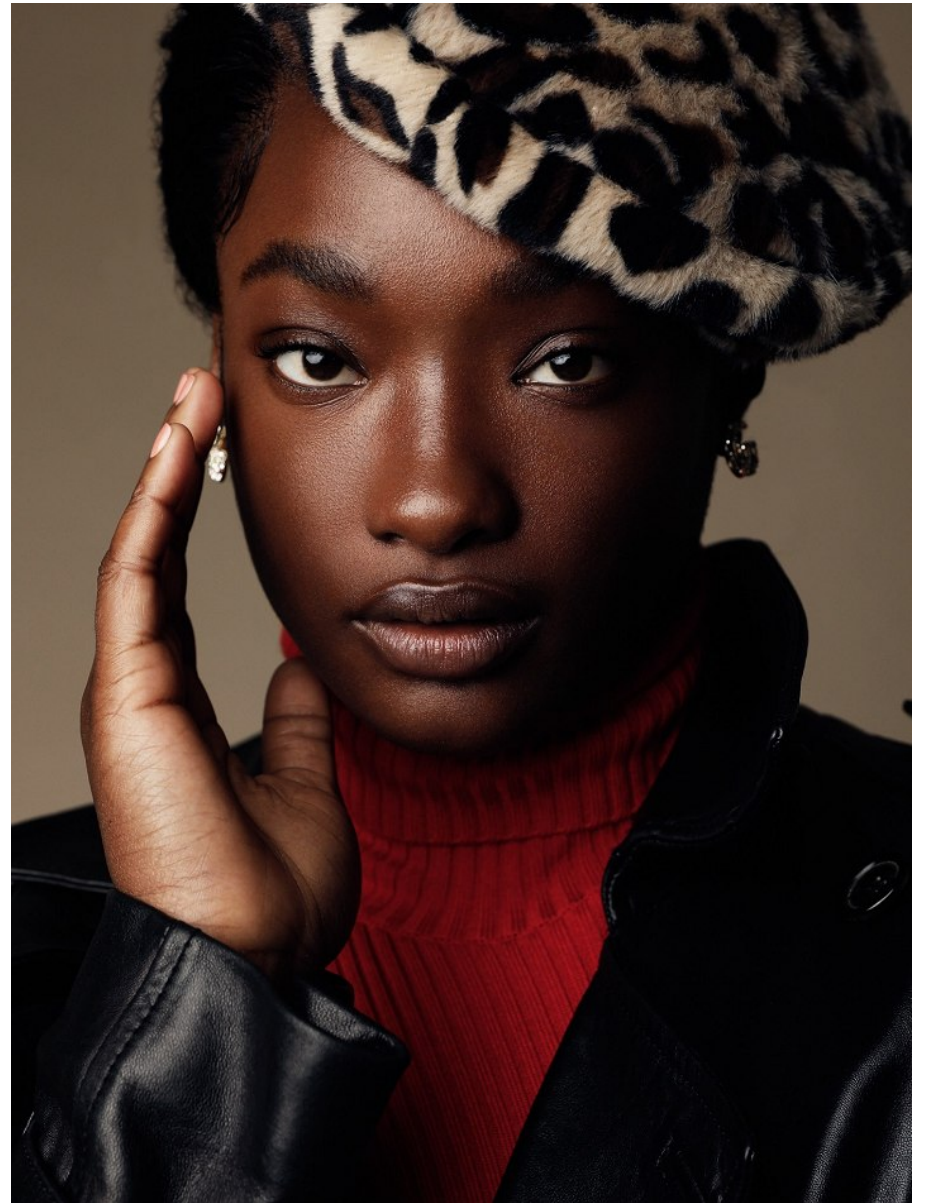

BOSS MODELS

CAPE TOWN

GRACE BROWN

Height: 180cm Bust: 97cm Waist: 76cm Hips: 112cm Shoe: 7 UK Hair: Brown Eyes: Brown