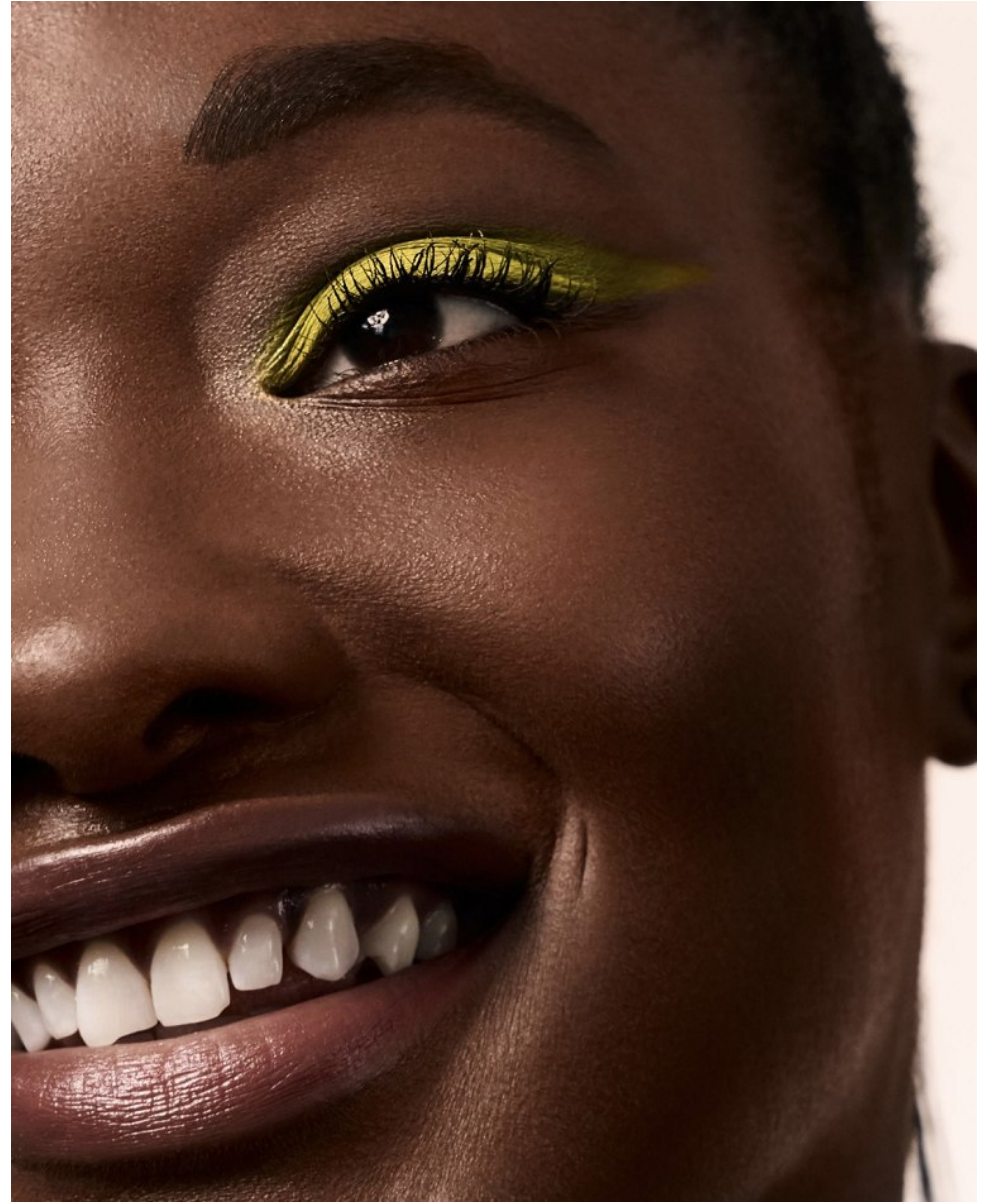

BOSS MODELS

CAPE TOWN

GRACE BROWN

Height: 180cm Bust: 97cm Waist: 76cm Hips: 112cm Shoe: 7 UK Hair: Brown Eyes: Brown

BOSS MODELS

CAPE TOWN

GRACE BROWN

Height: 180cm Bust: 97cm Waist: 76cm Hips: 112cm Shoe: 7 UK Hair: Brown Eyes: Brown