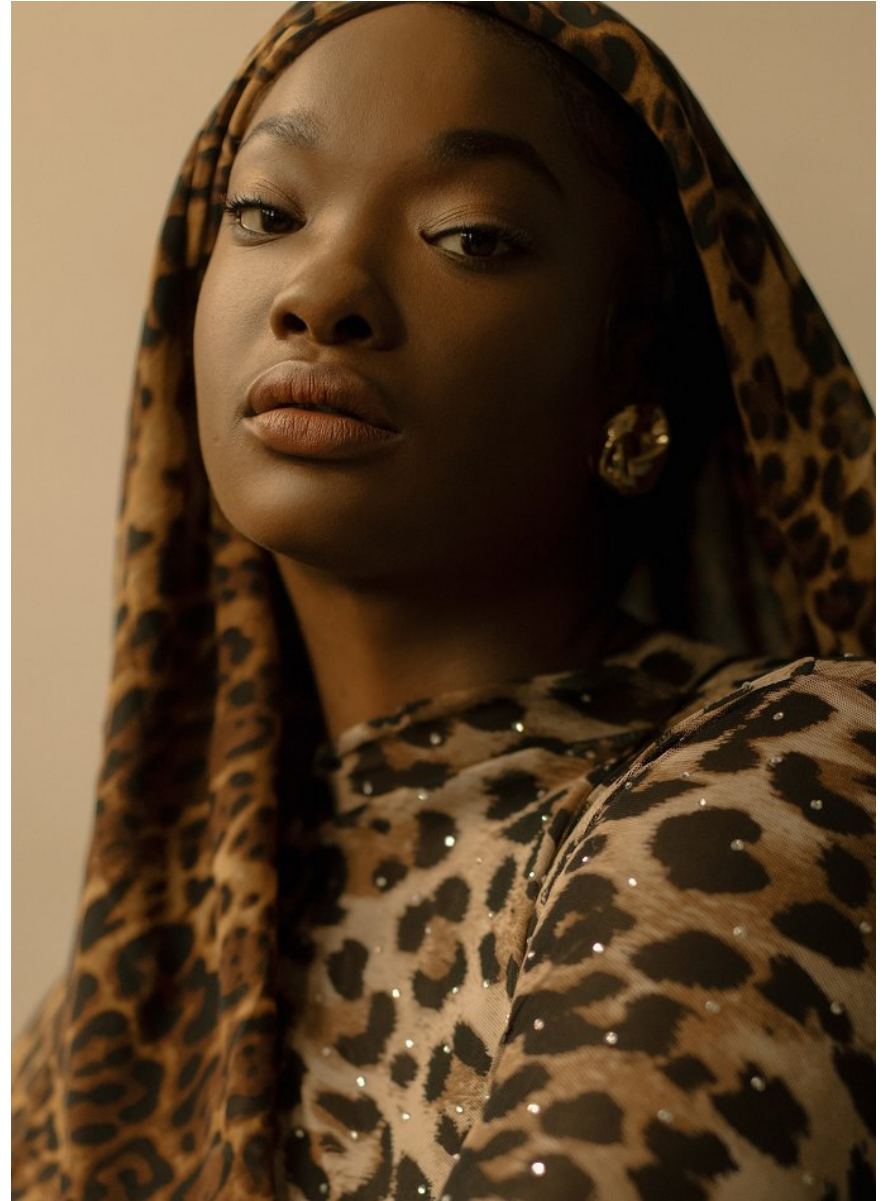

BOSS MODELS

CAPE TOWN

GRACE BROWN

Height: 180cm Bust: 97cm Waist: 76cm Hips: 112cm Shoe: 7 UK Hair: Brown Eyes: Brown

BOSS MODELS

CAPE TOWN

GRACE BROWN

Height: 180cm Bust: 97cm Waist: 76cm Hips: 112cm Shoe: 7 UK Hair: Brown Eyes: Brown