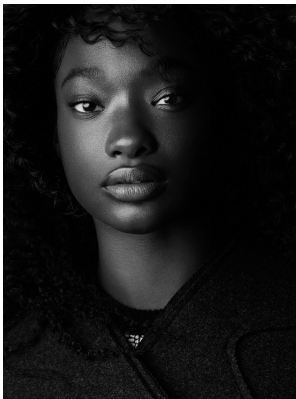

BOSS MODELS

CAPE TOWN

GRACE BROWN

Height: 180cm Bust: 97cm Waist: 76cm Hips: 112cm Shoe: 7 UK Hair: Brown Eyes: Brown

BOSS MODELS

CAPE TOWN

GRACE BROWN

Height: 180cm Bust: 97cm Waist: 76cm Hips: 112cm Shoe: 7 UK Hair: Brown Eyes: Brown