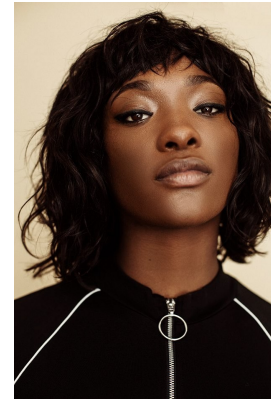

BOSS MODELS

CAPE TOWN

GRACE BROWN

Height: 180cm Bust: 97cm Waist: 76cm Hips: 112cm Shoe: 7 UK Hair: Brown Eyes: Brown

BOSS MODELS

CAPE TOWN

GRACE BROWN

Height: 180cm Bust: 97cm Waist: 76cm Hips: 112cm Shoe: 7 UK Hair: Brown Eyes: Brown