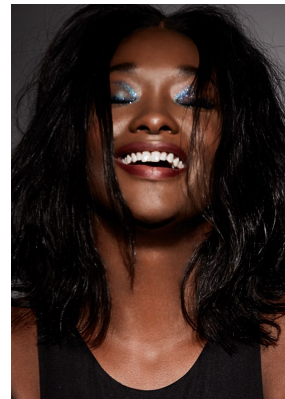

BOSS MODELS

CAPE TOWN

GRACE BROWN

Height: 180cm Bust: 97cm Waist: 76cm Hips: 112cm Shoe: 7 UK Hair: Brown Eyes: Brown

BOSS MODELS

CAPE TOWN

GRACE BROWN

Height: 180cm Bust: 97cm Waist: 76cm Hips: 112cm Shoe: 7 UK Hair: Brown Eyes: Brown