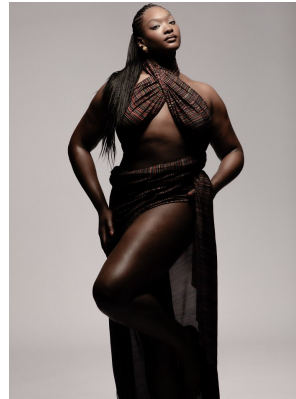

BOSS MODELS

CAPE TOWN

GRACE BROWN

Height: 180cm Bust: 97cm Waist: 76cm Hips: 112cm Shoe: 7 UK Hair: Brown Eyes: Brown

BOSS MODELS

CAPE TOWN

GRACE BROWN

Height: 180cm Bust: 97cm Waist: 76cm Hips: 112cm Shoe: 7 UK Hair: Brown Eyes: Brown