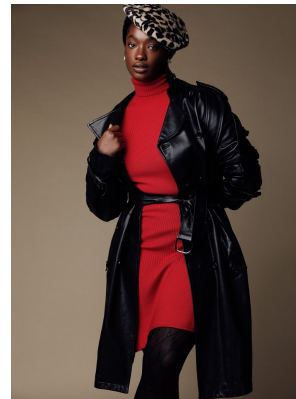

BOSS MODELS

CAPE TOWN

GRACE BROWN

Height: 180cm Bust: 97cm Waist: 76cm Hips: 112cm Shoe: 7 UK Hair: Brown Eyes: Brown

BOSS MODELS

CAPE TOWN

GRACE BROWN

Height: 180cm Bust: 97cm Waist: 76cm Hips: 112cm Shoe: 7 UK Hair: Brown Eyes: Brown