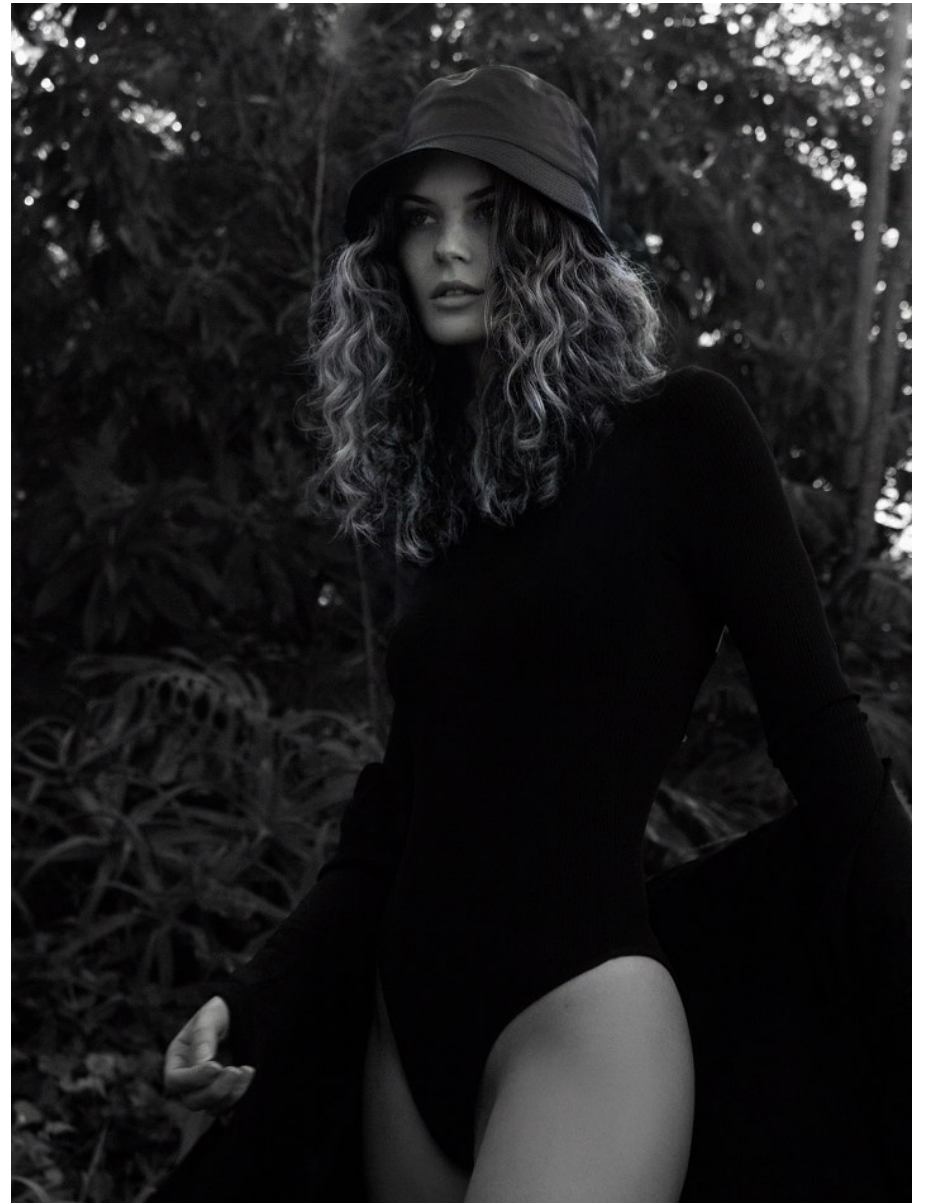

BOSS MODELS

CAPE TOWN

KRISTEN LYONS

Height: 180cm Bust: 87cm Waist: 65cm Hips: 95cm Shoe: 7 UK Hair: Light Brown Eyes: Green

BOSS MODELS

CAPE TOWN

KRISTEN LYONS

Height: 180cm Bust: 87cm Waist: 65cm Hips: 95cm Shoe: 7 UK Hair: Light Brown Eyes: Green