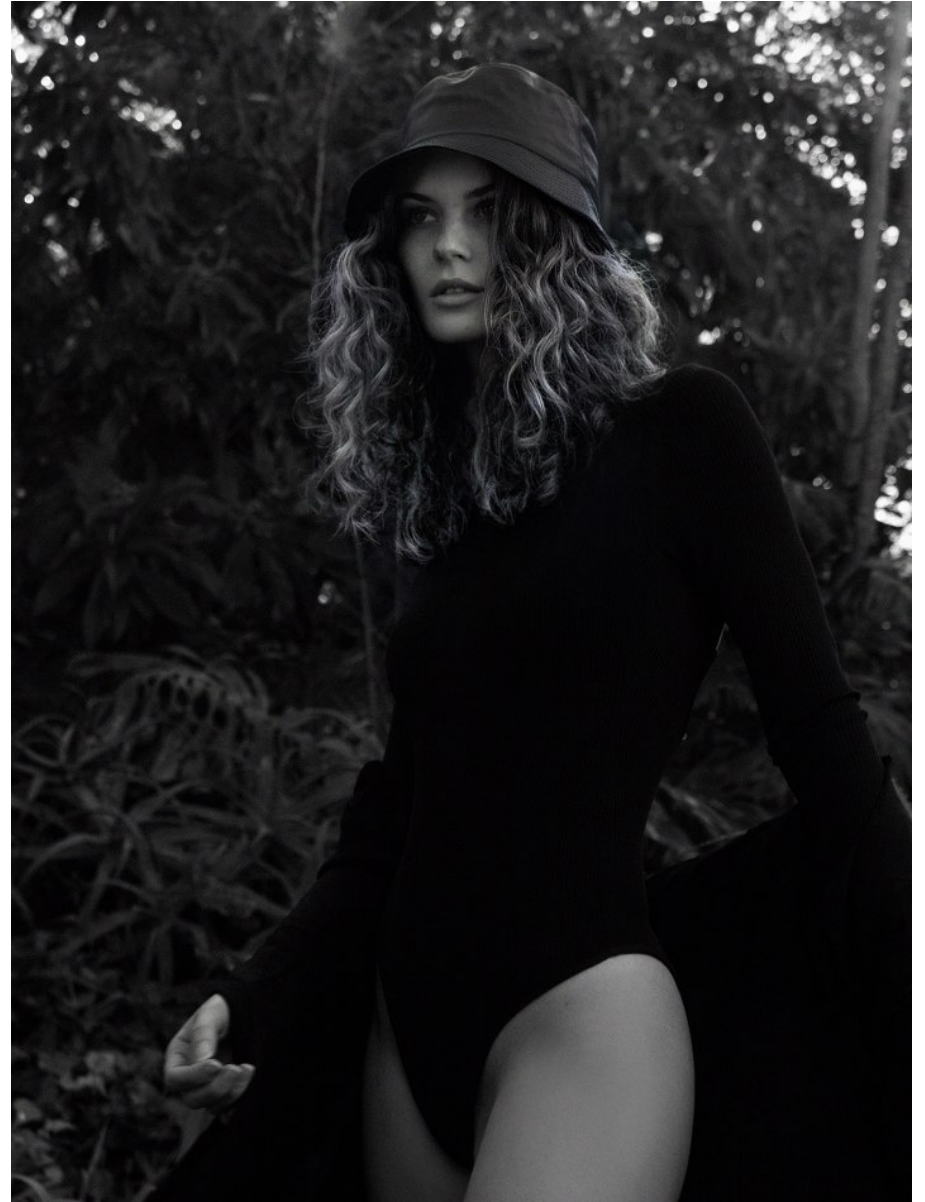

BOSS MODELS

CAPE TOWN

KRISTEN LYONS

Height: 180cm Bust: 87cm Waist: 65cm Hips: 95cm Shoe: 7 UK Hair: Light Brown Eyes: Green