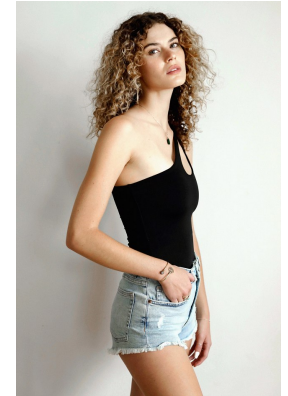

# BOSS MODELS

CAPE TOWN

## KRISTEN LYONS

Height: 180cm Bust: 87cm Waist: 65cm Hips: 95cm Shoe: 7 UK Hair: Light Brown Eyes: Green