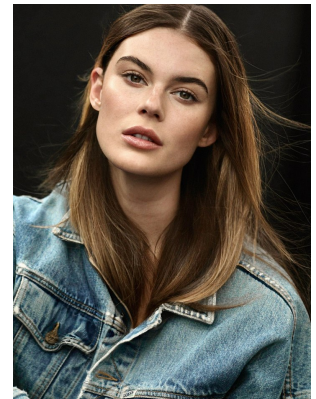

BOSS MODELS

CAPE TOWN

KRISTEN LYONS

Height: 180cm Bust: 87cm Waist: 65cm Hips: 95cm Shoe: 7 UK Hair: Light Brown Eyes: Green