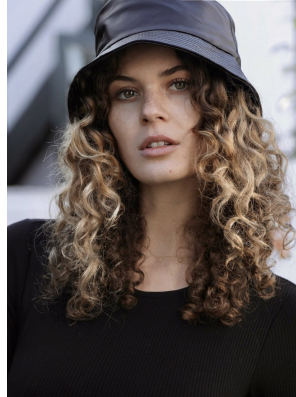

BOSS MODELS

CAPE TOWN

KRISTEN LYONS

Height: 180cm Bust: 87cm Waist: 65cm Hips: 95cm Shoe: 7 UK Hair: Light Brown Eyes: Green

BOSS MODELS

CAPE TOWN

KRISTEN LYONS

Height: 180cm Bust: 87cm Waist: 65cm Hips: 95cm Shoe: 7 UK Hair: Light Brown Eyes: Green