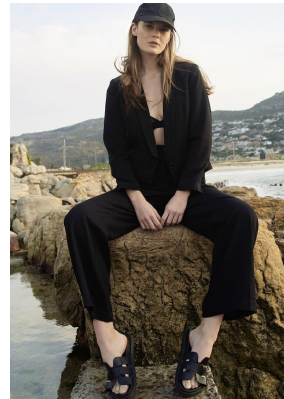

BOSS MODELS

CAPE TOWN

KRISTEN LYONS

Height: 180cm Bust: 87cm Waist: 65cm Hips: 95cm Shoe: 7 UK Hair: Light Brown Eyes: Green

BOSS MODELS

CAPE TOWN

KRISTEN LYONS

Height: 180cm Bust: 87cm Waist: 65cm Hips: 95cm Shoe: 7 UK Hair: Light Brown Eyes: Green