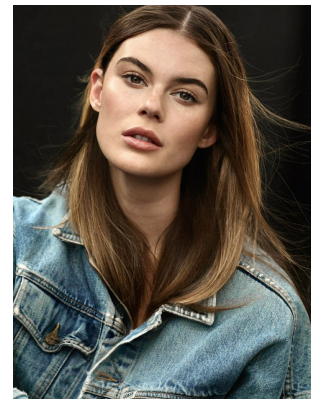

# BOSS MODELS

CAPE TOWN

## KRISTEN LYONS

Height: 180cm Bust: 87cm Waist: 65cm Hips: 95cm Shoe: 7 UK Hair: Light Brown Eyes: Green