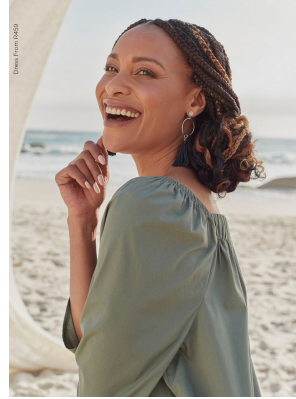

BOSS MODELS

CAPE TOWN

IMAAAN MAC QUENA

Height: 171cm Bust: 88cm Waist: 71cm Hips: 108cm Shoe: 5 UK Hair: Dark Brown Eyes: Brown