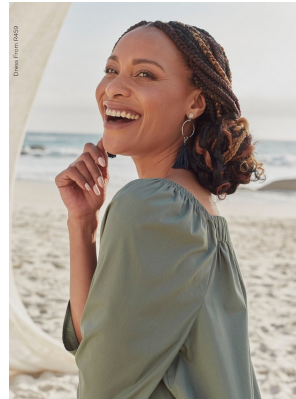

BOSS MODELS

CAPE TOWN

IMAAAN MAC QUENA

Height: 171cm Bust: 88cm Waist: 71cm Hips: 108cm Shoe: 5 UK Hair: Dark Brown Eyes: Brown