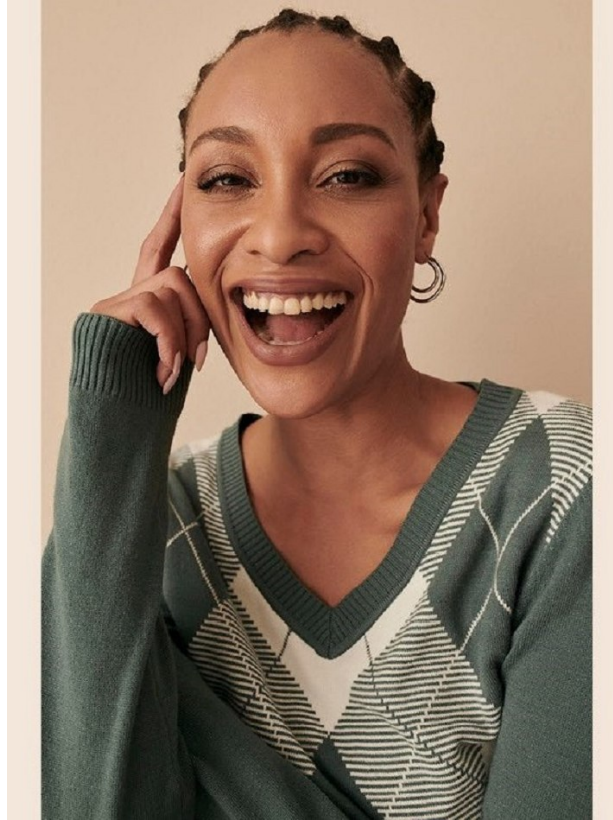

BOSS MODELS

CAPE TOWN

IMAAAN MAC QUENA

Height: 171cm Bust: 88cm Waist: 71cm Hips: 108cm Shoe: 5 UK Hair: Dark Brown Eyes: Brown

BOSS MODELS

CAPE TOWN

IMAAAN MAC QUENA

Height: 171cm Bust: 88cm Waist: 71cm Hips: 108cm Shoe: 5 UK Hair: Dark Brown Eyes: Brown

BOSS MODELS

CAPE TOWN

IMAAAN MAC QUENA

Height: 171cm Bust: 88cm Waist: 71cm Hips: 108cm Shoe: 5 UK Hair: Dark Brown Eyes: Brown