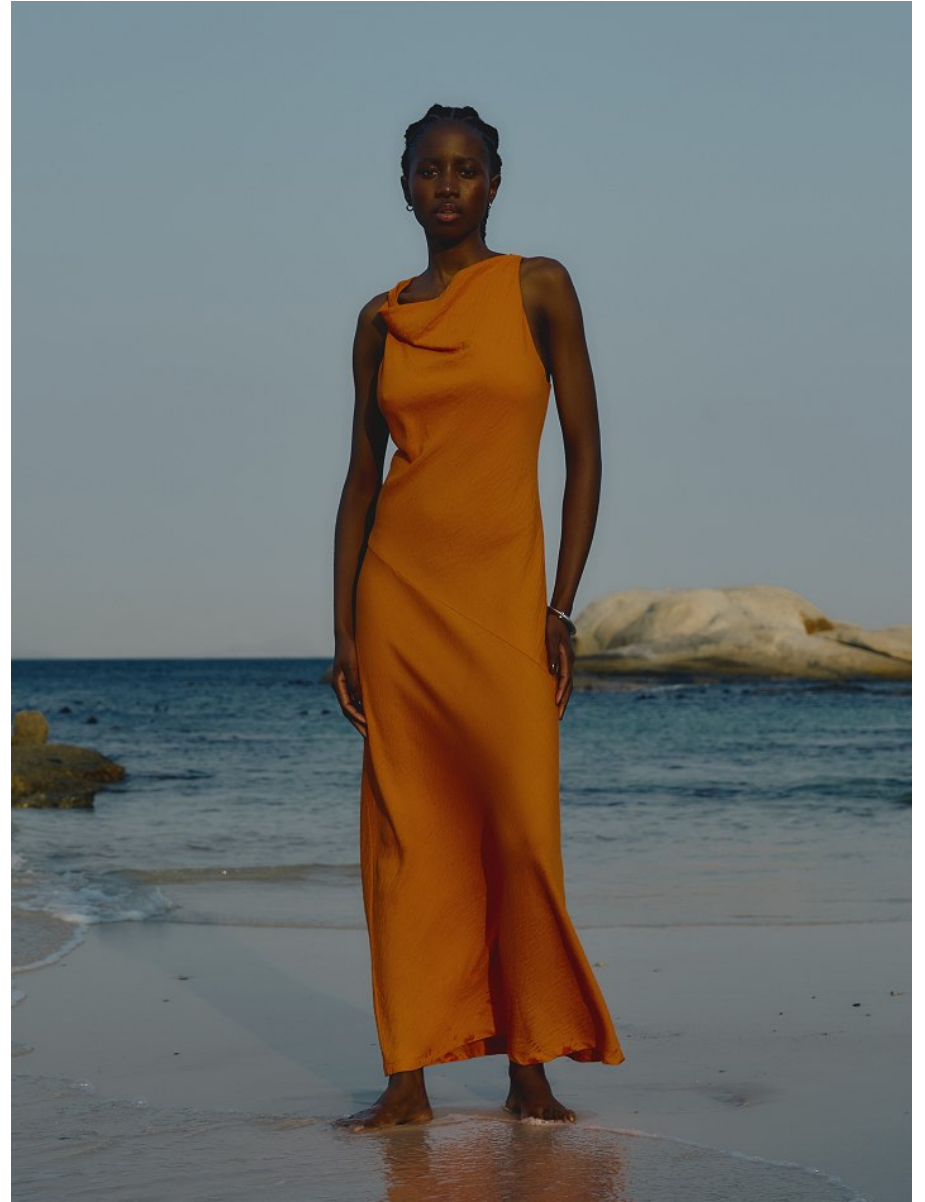

BOSS MODELS

CAPE TOWN

ZINTLE SIGILA

Height: 177cm Bust: 81cm Waist: 61cm Hips: 88cm Shoe: 6 UK Hair: Black Eyes: Dark Brown

BOSS MODELS

CAPE TOWN

ZINTLE SIGILA

Height: 177cm Bust: 81cm Waist: 61cm Hips: 88cm Shoe: 6 UK Hair: Black Eyes: Dark Brown