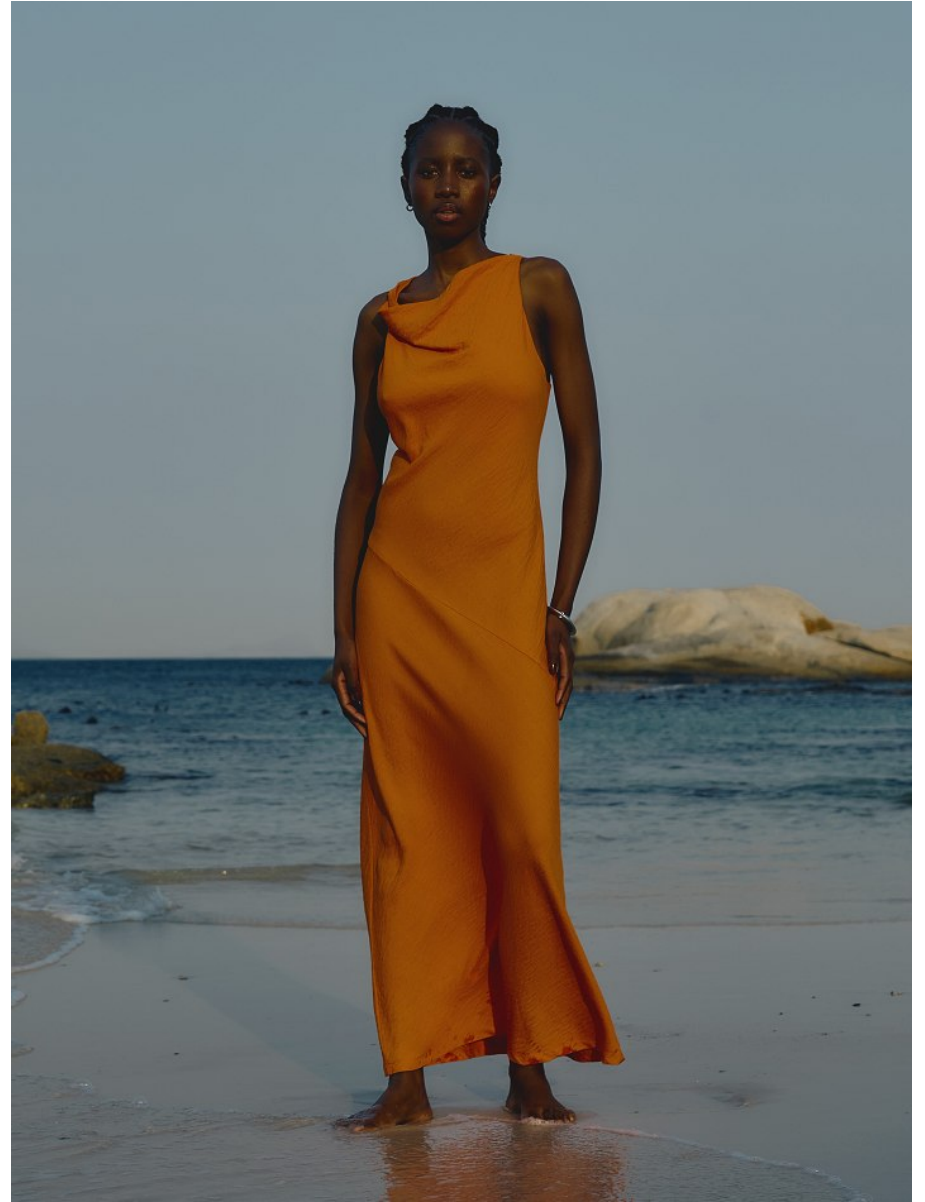

BOSS MODELS

CAPE TOWN

ZINTLE SIGILA

Height: 177cm Bust: 80cm Waist: 61cm Hips: 88cm Shoe: 6 UK Hair: Black Eyes: Dark Brown

BOSS MODELS

CAPE TOWN

ZINTLE SIGILA

Height: 177cm Bust: 80cm Waist: 61cm Hips: 88cm Shoe: 6 UK Hair: Black Eyes: Dark Brown