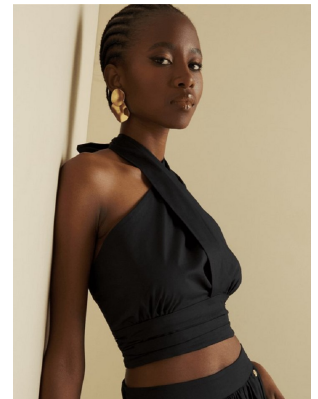

# BOSS MODELS

CAPE TOWN

## ZINTLE SIGILA

Height: 177cm Bust: 81cm Waist: 61cm Hips: 88cm Shoe: 6 UK Hair: Black Eyes: Dark Brown