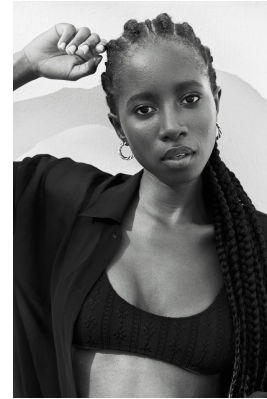

BOSS MODELS

CAPE TOWN

ZINTLE SIGILA

Height: 177cm Bust: 81cm Waist: 61cm Hips: 88cm Shoe: 6 UK Hair: Black Eyes: Dark Brown

BOSS MODELS

CAPE TOWN

ZINTLE SIGILA

Height: 177cm Bust: 81cm Waist: 61cm Hips: 88cm Shoe: 6 UK Hair: Black Eyes: Dark Brown