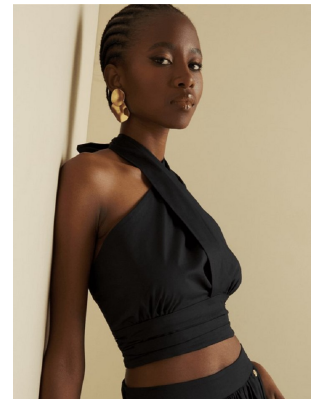

BOSS MODELS

CAPE TOWN

ZINTLE SIGILA

Height: 177cm Bust: 81cm Waist: 61cm Hips: 88cm Shoe: 6 UK Hair: Black Eyes: Dark Brown

BOSS MODELS

CAPE TOWN

ZINTLE SIGILA

Height: 177cm Bust: 81cm Waist: 61cm Hips: 88cm Shoe: 6 UK Hair: Black Eyes: Dark Brown