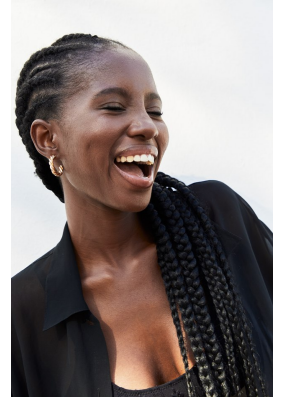

BOSS MODELS

CAPE TOWN

ZINTLE SIGILA

Height: 177cm Bust: 81cm Waist: 61cm Hips: 88cm Shoe: 6 UK Hair: Black Eyes: Dark Brown

BOSS MODELS

CAPE TOWN

ZINTLE SIGILA

Height: 177cm Bust: 81cm Waist: 61cm Hips: 88cm Shoe: 6 UK Hair: Black Eyes: Dark Brown