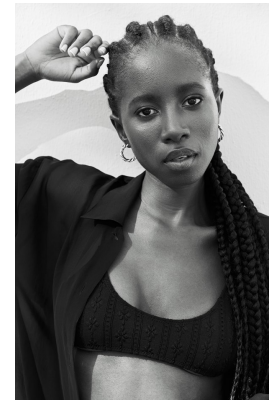

# BOSS MODELS

CAPE TOWN

## ZINTLE SIGILA

Height: 177cm Bust: 81cm Waist: 61cm Hips: 88cm Shoe: 6 UK Hair: Black Eyes: Dark Brown