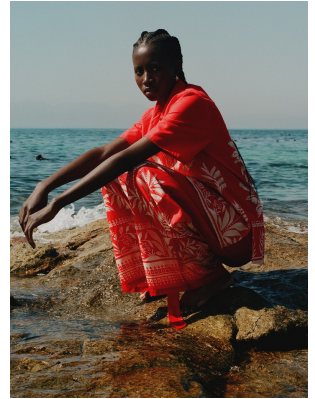

BOSS MODELS

CAPE TOWN

ZINTLE SIGILA

Height: 177cm Bust: 81cm Waist: 61cm Hips: 88cm Shoe: 6 UK Hair: Black Eyes: Dark Brown

BOSS MODELS

CAPE TOWN

ZINTLE SIGILA

Height: 177cm Bust: 81cm Waist: 61cm Hips: 88cm Shoe: 6 UK Hair: Black Eyes: Dark Brown