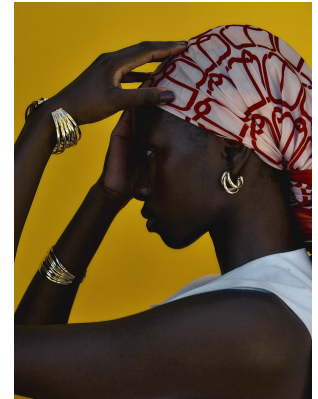

BOSS MODELS

CAPE TOWN

ZINTLE SIGILA

Height: 177cm Bust: 80cm Waist: 61cm Hips: 88cm Shoe: 6 UK Hair: Black Eyes: Dark Brown

BOSS MODELS

CAPE TOWN

ZINTLE SIGILA

Height: 177cm Bust: 80cm Waist: 61cm Hips: 88cm Shoe: 6 UK Hair: Black Eyes: Dark Brown