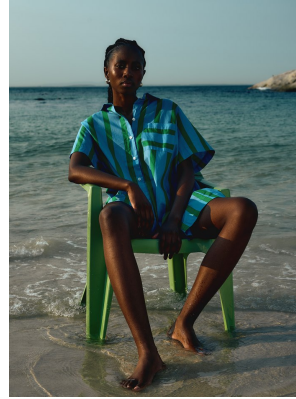

BOSS MODELS

CAPE TOWN

ZINTLE SIGILA

Height: 177cm Bust: 81cm Waist: 61cm Hips: 88cm Shoe: 6 UK Hair: Black Eyes: Dark Brown

BOSS MODELS

CAPE TOWN

ZINTLE SIGILA

Height: 177cm Bust: 81cm Waist: 61cm Hips: 88cm Shoe: 6 UK Hair: Black Eyes: Dark Brown