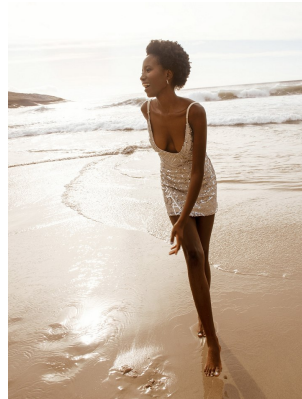

BOSS MODELS

CAPE TOWN

ZINTLE SIGILA

Height: 177cm Bust: 80cm Waist: 61cm Hips: 88cm Shoe: 6 UK Hair: Black Eyes: Dark Brown

BOSS MODELS

CAPE TOWN

ZINTLE SIGILA

Height: 177cm Bust: 80cm Waist: 61cm Hips: 88cm Shoe: 6 UK Hair: Black Eyes: Dark Brown