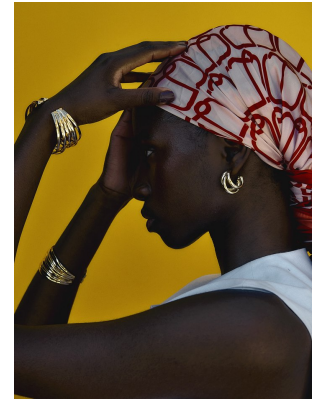

# BOSS MODELS

CAPE TOWN

## ZINTLE SIGILA

Height: 177cm Bust: 81cm Waist: 61cm Hips: 88cm Shoe: 6 UK Hair: Black Eyes: Dark Brown