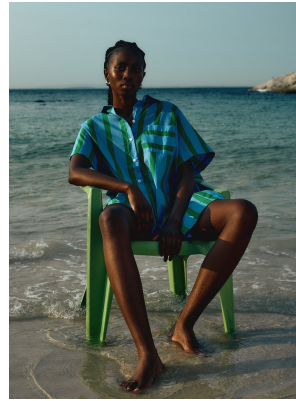

BOSS MODELS

CAPE TOWN

ZINTLE SIGILA

Height: 177cm Bust: 80cm Waist: 61cm Hips: 88cm Shoe: 6 UK Hair: Black Eyes: Dark Brown

BOSS MODELS

CAPE TOWN

ZINTLE SIGILA

Height: 177cm Bust: 80cm Waist: 61cm Hips: 88cm Shoe: 6 UK Hair: Black Eyes: Dark Brown