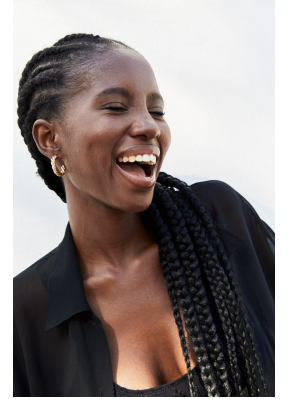

BOSS MODELS

CAPE TOWN

ZINTLE SIGILA

Height: 177cm Bust: 81cm Waist: 61cm Hips: 88cm Shoe: 6 UK Hair: Black Eyes: Dark Brown

BOSS MODELS

CAPE TOWN

ZINTLE SIGILA

Height: 177cm Bust: 81cm Waist: 61cm Hips: 88cm Shoe: 6 UK Hair: Black Eyes: Dark Brown