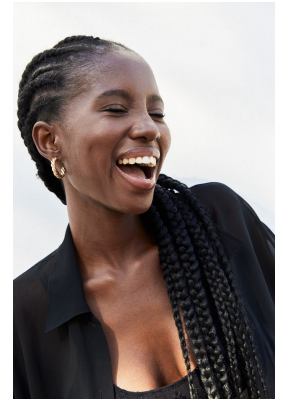

BOSS MODELS

CAPE TOWN

ZINTLE SIGILA

Height: 177cm Bust: 80cm Waist: 61cm Hips: 88cm Shoe: 6 UK Hair: Black Eyes: Dark Brown

BOSS MODELS

CAPE TOWN

ZINTLE SIGILA

Height: 177cm Bust: 80cm Waist: 61cm Hips: 88cm Shoe: 6 UK Hair: Black Eyes: Dark Brown