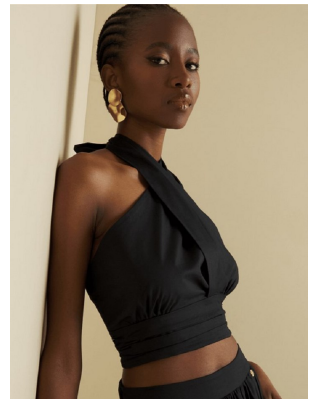

BOSS MODELS

CAPE TOWN

ZINTLE SIGILA

Height: 177cm Bust: 81cm Waist: 61cm Hips: 88cm Shoe: 6 UK Hair: Black Eyes: Dark Brown

BOSS MODELS

CAPE TOWN

ZINTLE SIGILA

Height: 177cm Bust: 81cm Waist: 61cm Hips: 88cm Shoe: 6 UK Hair: Black Eyes: Dark Brown