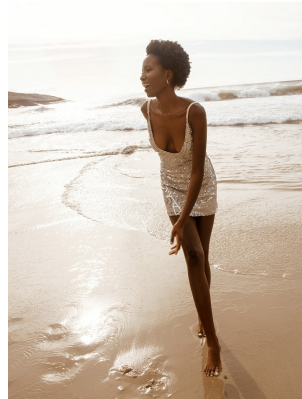

BOSS MODELS

CAPE TOWN

ZINTLE SIGILA

Height: 177cm Bust: 81cm Waist: 61cm Hips: 88cm Shoe: 6 UK Hair: Black Eyes: Dark Brown

BOSS MODELS

CAPE TOWN

ZINTLE SIGILA

Height: 177cm Bust: 81cm Waist: 61cm Hips: 88cm Shoe: 6 UK Hair: Black Eyes: Dark Brown