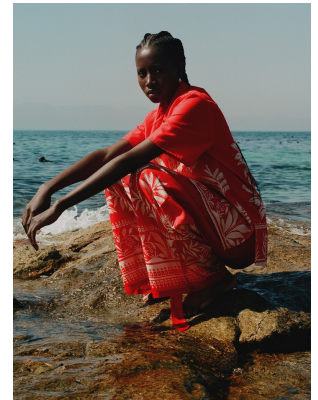

# BOSS MODELS

CAPE TOWN

## ZINTLE SIGILA

Height: 177cm Bust: 81cm Waist: 61cm Hips: 88cm Shoe: 6 UK Hair: Black Eyes: Dark Brown