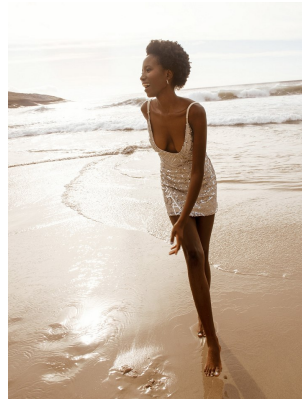

# BOSS MODELS

CAPE TOWN

## ZINTLE SIGILA

Height: 177cm Bust: 81cm Waist: 61cm Hips: 88cm Shoe: 6 UK Hair: Black Eyes: Dark Brown