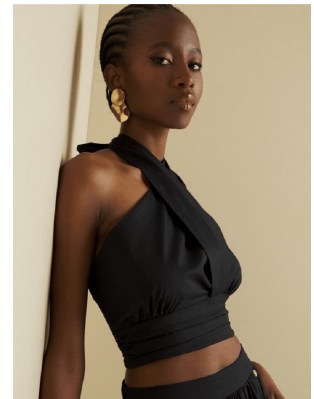

BOSS MODELS

CAPE TOWN

ZINTLE SIGILA

Height: 177cm Bust: 80cm Waist: 61cm Hips: 88cm Shoe: 6 UK Hair: Black Eyes: Dark Brown

BOSS MODELS

CAPE TOWN

ZINTLE SIGILA

Height: 177cm Bust: 80cm Waist: 61cm Hips: 88cm Shoe: 6 UK Hair: Black Eyes: Dark Brown