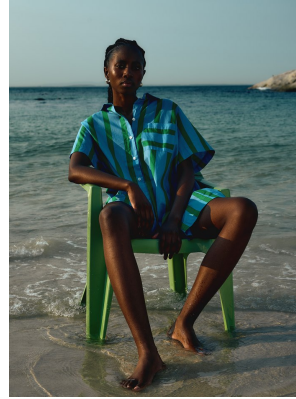

# BOSS MODELS

CAPE TOWN

## ZINTLE SIGILA

Height: 177cm Bust: 81cm Waist: 61cm Hips: 88cm Shoe: 6 UK Hair: Black Eyes: Dark Brown