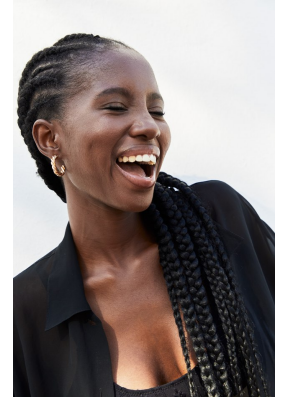

# BOSS MODELS

CAPE TOWN

## ZINTLE SIGILA

Height: 177cm Bust: 81cm Waist: 61cm Hips: 88cm Shoe: 6 UK Hair: Black Eyes: Dark Brown