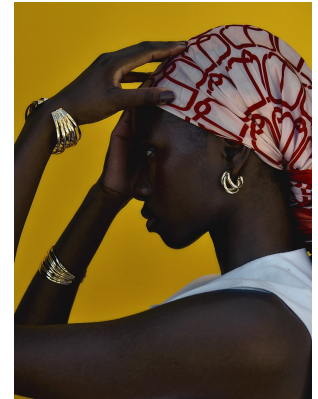

BOSS MODELS

CAPE TOWN

ZINTLE SIGILA

Height: 177cm Bust: 81cm Waist: 61cm Hips: 88cm Shoe: 6 UK Hair: Black Eyes: Dark Brown

BOSS MODELS

CAPE TOWN

ZINTLE SIGILA

Height: 177cm Bust: 81cm Waist: 61cm Hips: 88cm Shoe: 6 UK Hair: Black Eyes: Dark Brown