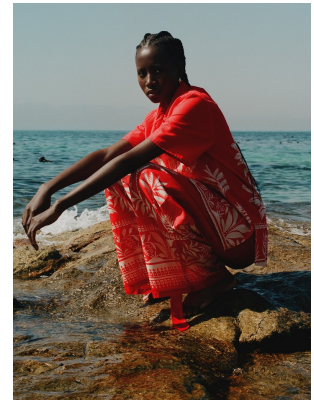

BOSS MODELS

CAPE TOWN

ZINTLE SIGILA

Height: 177cm Bust: 80cm Waist: 61cm Hips: 88cm Shoe: 6 UK Hair: Black Eyes: Dark Brown

BOSS MODELS

CAPE TOWN

ZINTLE SIGILA

Height: 177cm Bust: 80cm Waist: 61cm Hips: 88cm Shoe: 6 UK Hair: Black Eyes: Dark Brown