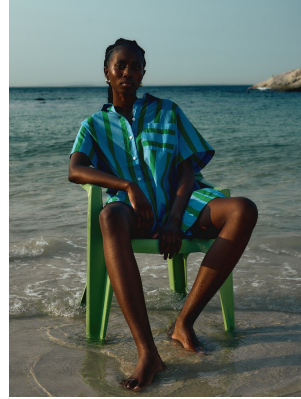

BOSS MODELS

CAPE TOWN

ZINTLE SIGILA

Height: 177cm Bust: 81cm Waist: 61cm Hips: 88cm Shoe: 6 UK Hair: Black Eyes: Dark Brown

BOSS MODELS

CAPE TOWN

ZINTLE SIGILA

Height: 177cm Bust: 81cm Waist: 61cm Hips: 88cm Shoe: 6 UK Hair: Black Eyes: Dark Brown