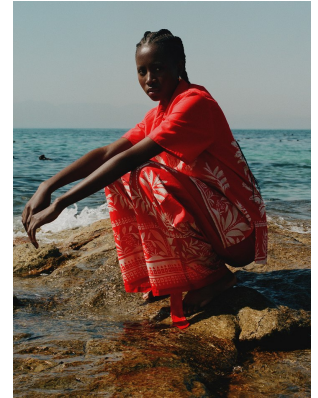

BOSS MODELS

CAPE TOWN

ZINTLE SIGILA

Height: 177cm Bust: 81cm Waist: 61cm Hips: 88cm Shoe: 6 UK Hair: Black Eyes: Dark Brown

BOSS MODELS

CAPE TOWN

ZINTLE SIGILA

Height: 177cm Bust: 81cm Waist: 61cm Hips: 88cm Shoe: 6 UK Hair: Black Eyes: Dark Brown