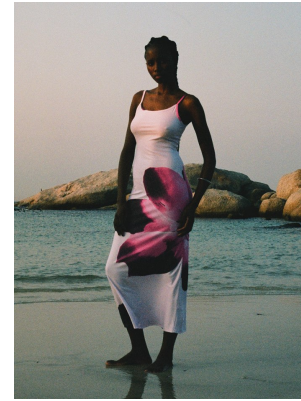

BOSS MODELS

CAPE TOWN

ZINTLE SIGILA

Height: 177cm Bust: 80cm Waist: 61cm Hips: 88cm Shoe: 6 UK Hair: Black Eyes: Dark Brown

BOSS MODELS

CAPE TOWN

ZINTLE SIGILA

Height: 177cm Bust: 80cm Waist: 61cm Hips: 88cm Shoe: 6 UK Hair: Black Eyes: Dark Brown