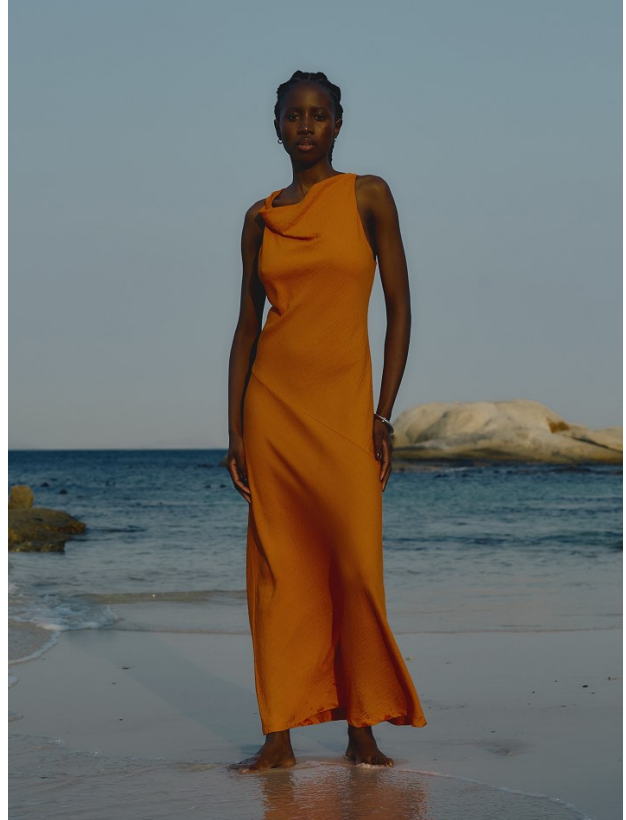

BOSS MODELS

CAPE TOWN

ZINTLE SIGILA

Height: 177cm Bust: 81cm Waist: 61cm Hips: 88cm Shoe: 6 UK Hair: Black Eyes: Dark Brown

BOSS MODELS

CAPE TOWN

ZINTLE SIGILA

Height: 177cm Bust: 81cm Waist: 61cm Hips: 88cm Shoe: 6 UK Hair: Black Eyes: Dark Brown