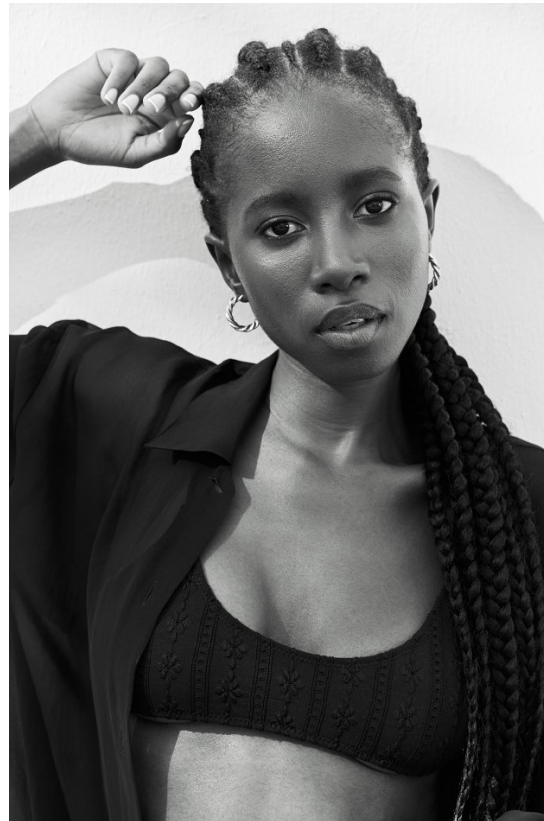

# BOSS MODELS

CAPE TOWN

ZINTLE SIGILA

Height: 177cm Bust: 80cm Waist: 61cm Hips: 88cm Shoe: 6 UK Hair: Black Eyes: Dark Brown