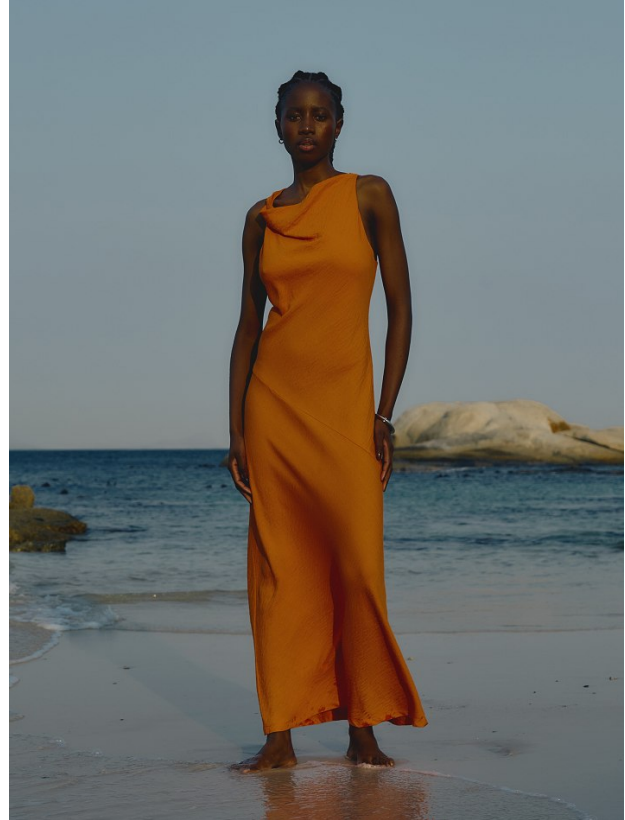

BOSS MODELS

CAPE TOWN

ZINTLE SIGILA

Height: 177cm Bust: 81cm Waist: 61cm Hips: 88cm Shoe: 6 UK Hair: Black Eyes: Dark Brown

BOSS MODELS

CAPE TOWN

ZINTLE SIGILA

Height: 177cm Bust: 81cm Waist: 61cm Hips: 88cm Shoe: 6 UK Hair: Black Eyes: Dark Brown