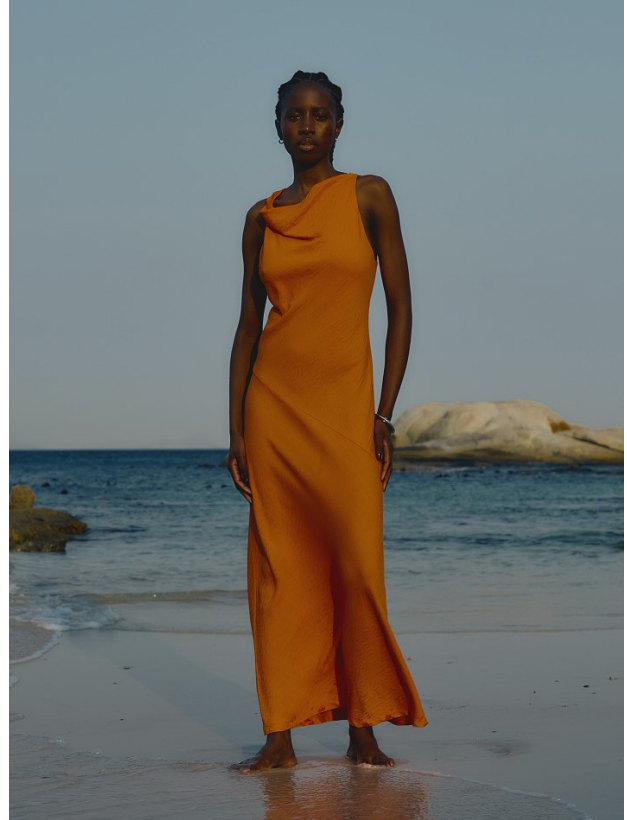

BOSS MODELS

CAPE TOWN

ZINTLE SIGILA

Height: 177cm Bust: 81cm Waist: 61cm Hips: 88cm Shoe: 6 UK Hair: Black Eyes: Dark Brown

BOSS MODELS

CAPE TOWN

ZINTLE SIGILA

Height: 177cm Bust: 81cm Waist: 61cm Hips: 88cm Shoe: 6 UK Hair: Black Eyes: Dark Brown