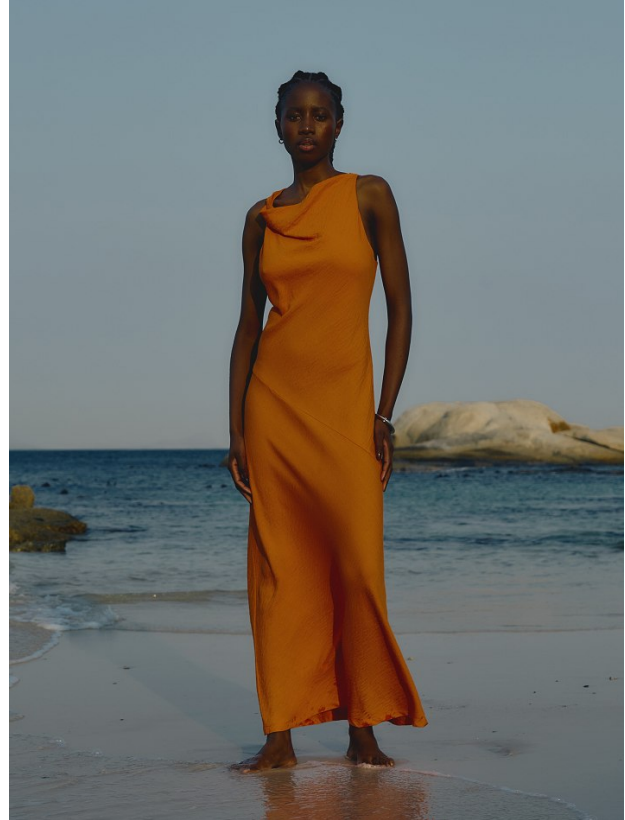

# BOSS MODELS

CAPE TOWN

ZINTLE SIGILA

Height: 177cm Bust: 80cm Waist: 61cm Hips: 88cm Shoe: 6 UK Hair: Black Eyes: Dark Brown