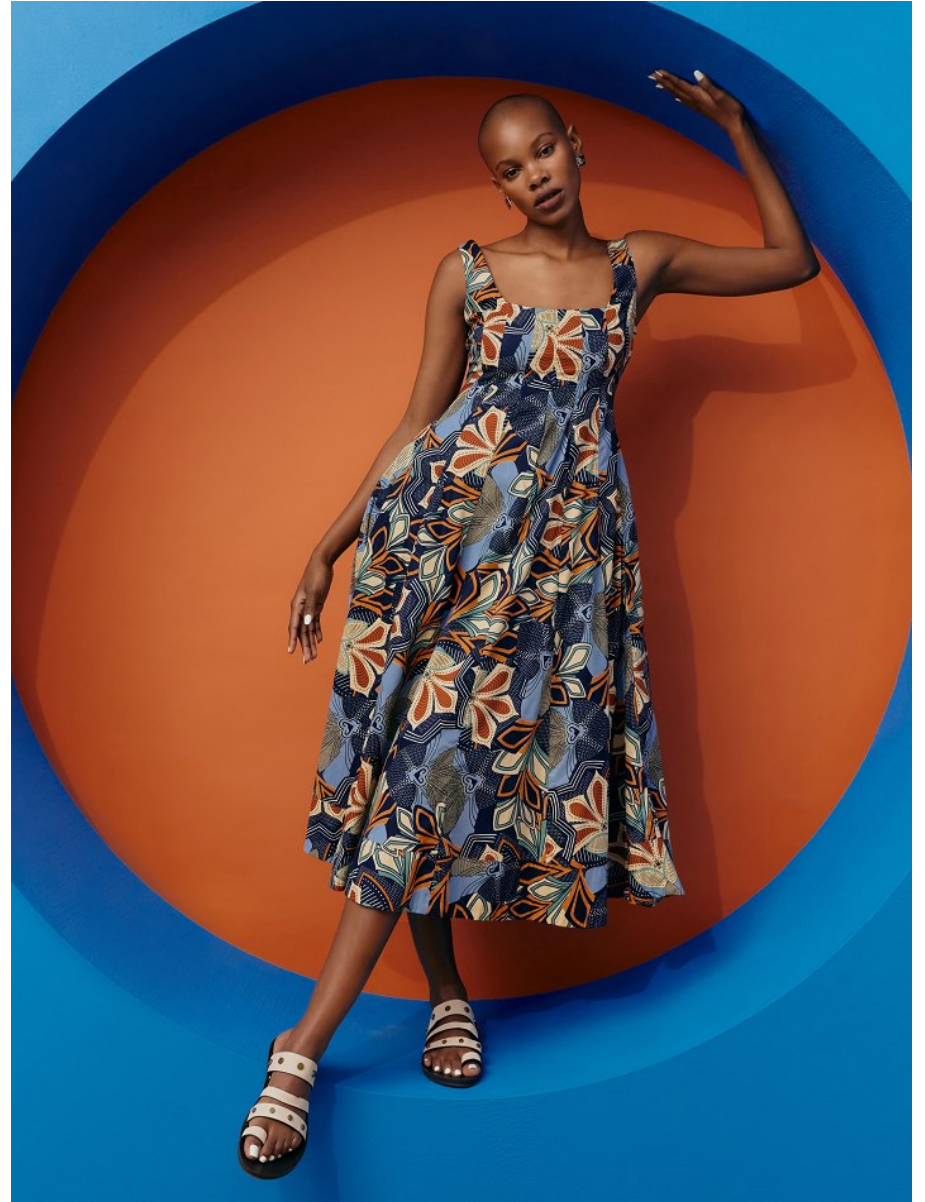

BOSS MODELS

CAPE TOWN

SINDISWA MASINGA

Height: 174cm Bust: 76cm Waist: 62cm Hips: 96cm Shoe: 6 UK Hair: Black Eyes: Brown