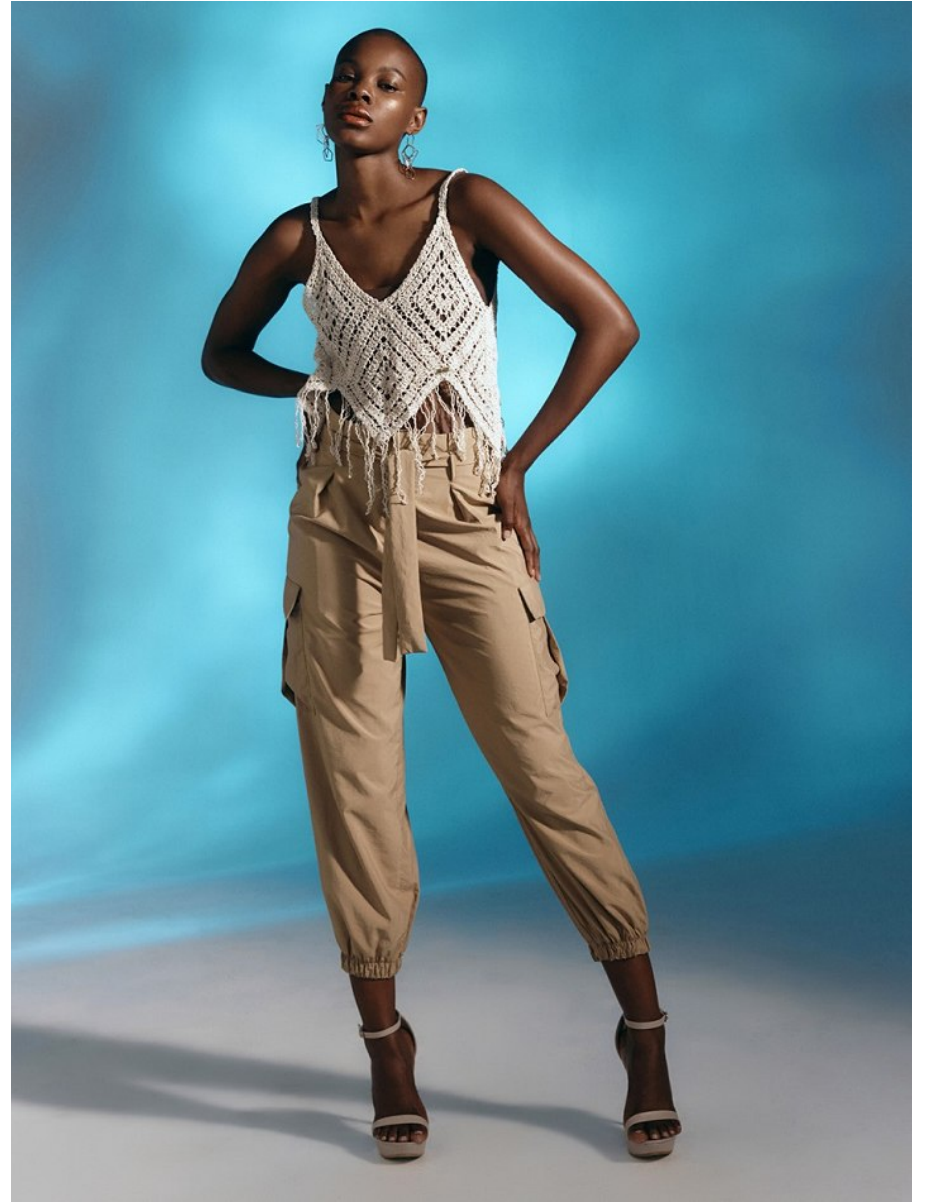

BOSS MODELS

CAPE TOWN

SINDISWA MASINGA

Height: 174cm Bust: 82cm Waist: 61cm Hips: 101cm Shoe: 6 UK Hair: Black Eyes: Brown