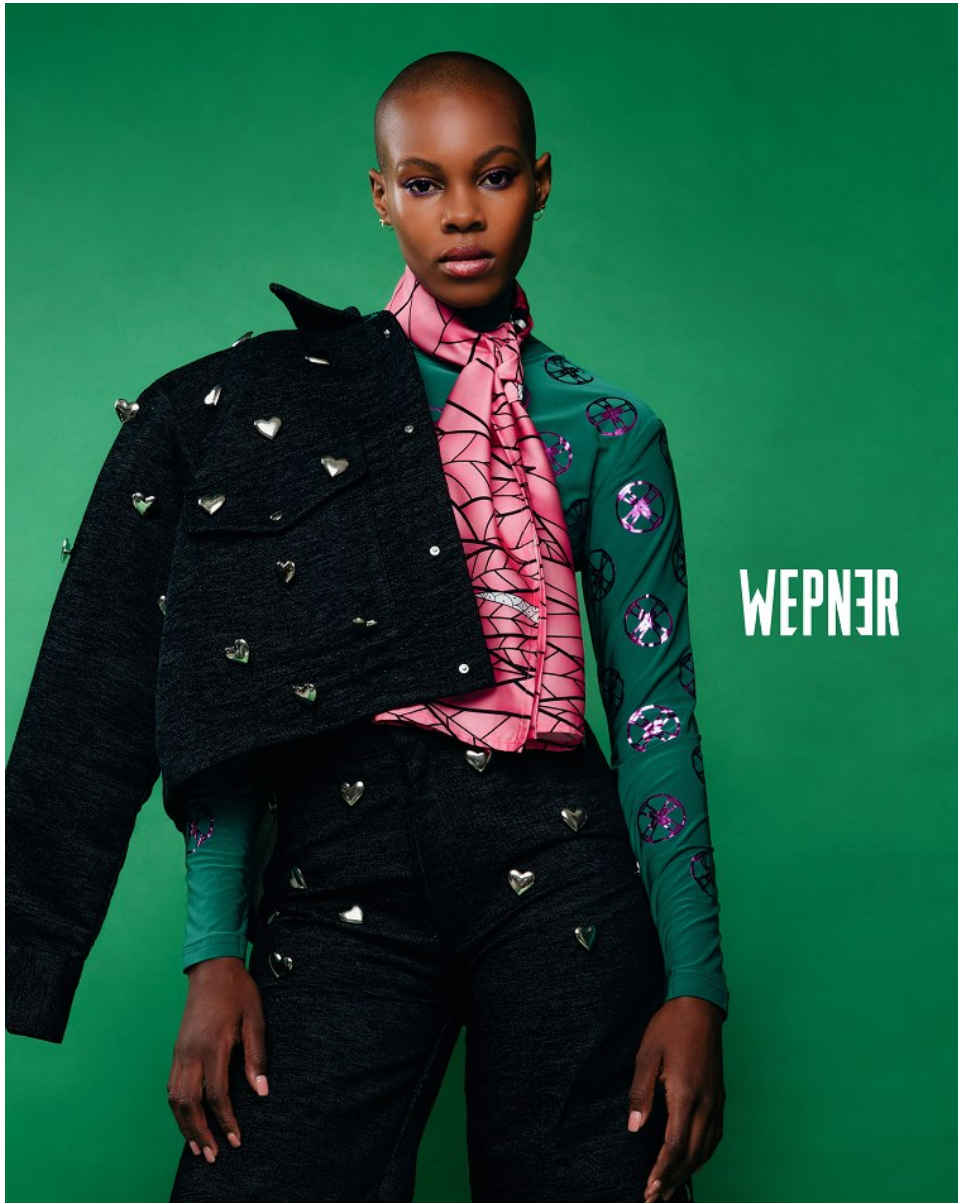

BOSS MODELS

CAPE TOWN

SINDISWA MASINGA

Height: 174cm Bust: 82cm Waist: 61cm Hips: 101cm Shoe: 6 UK Hair: Black Eyes: Brown