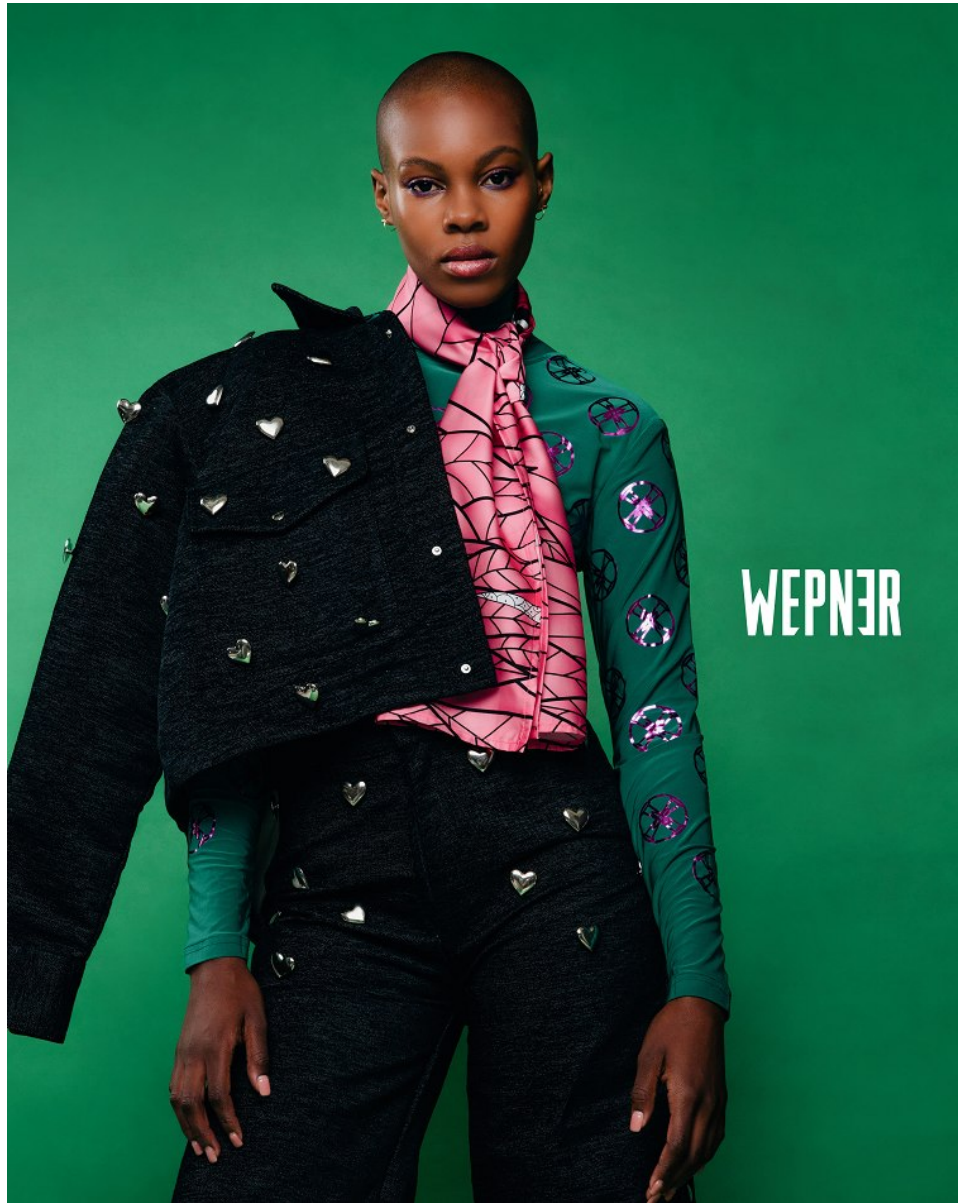

BOSS MODELS

CAPE TOWN

SINDISWA MASINGA

Height: 174cm Bust: 76cm Waist: 62cm Hips: 96cm Shoe: 6 UK Hair: Black Eyes: Brown