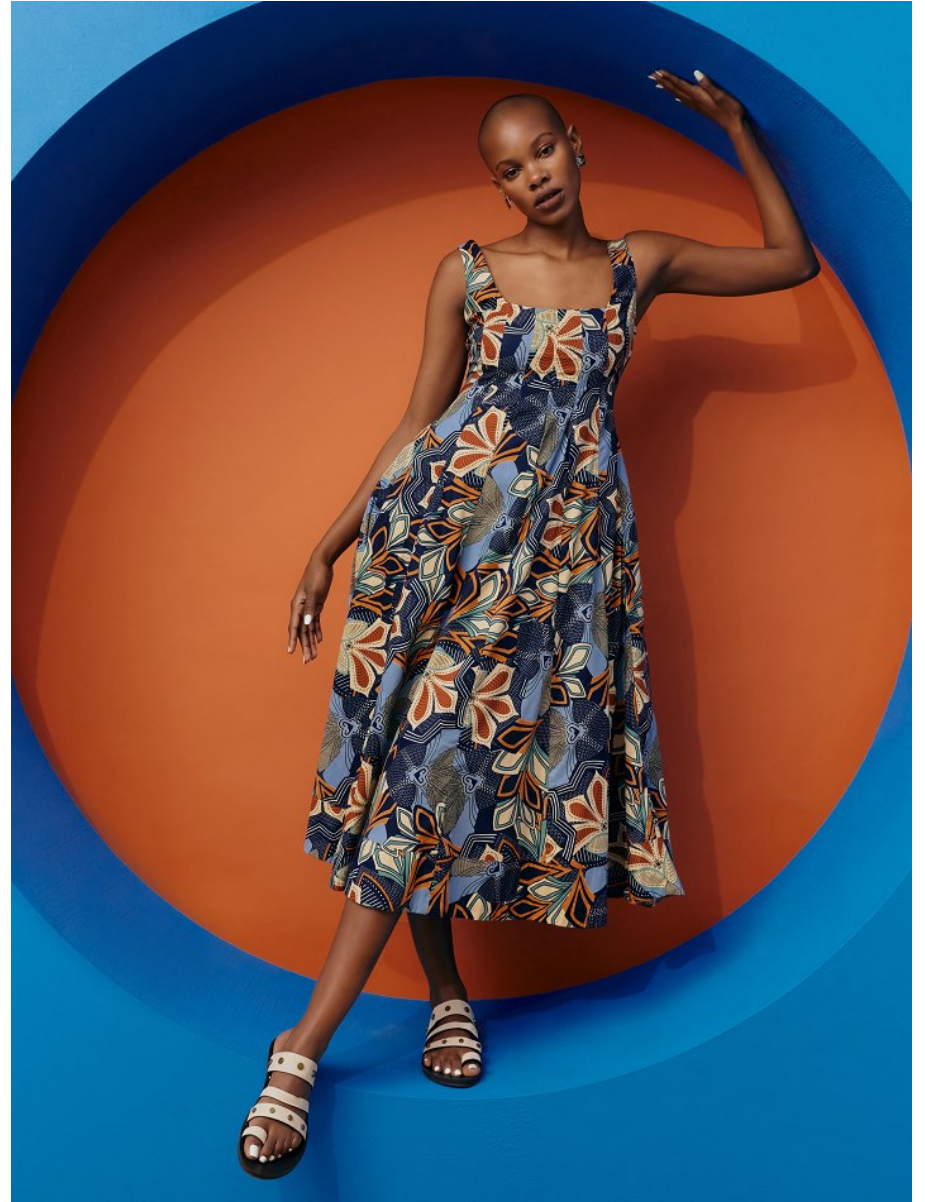

BOSS MODELS

CAPE TOWN

SINDISWA MASINGA

Height: 174cm Bust: 82cm Waist: 61cm Hips: 101cm Shoe: 6 UK Hair: Black Eyes: Brown