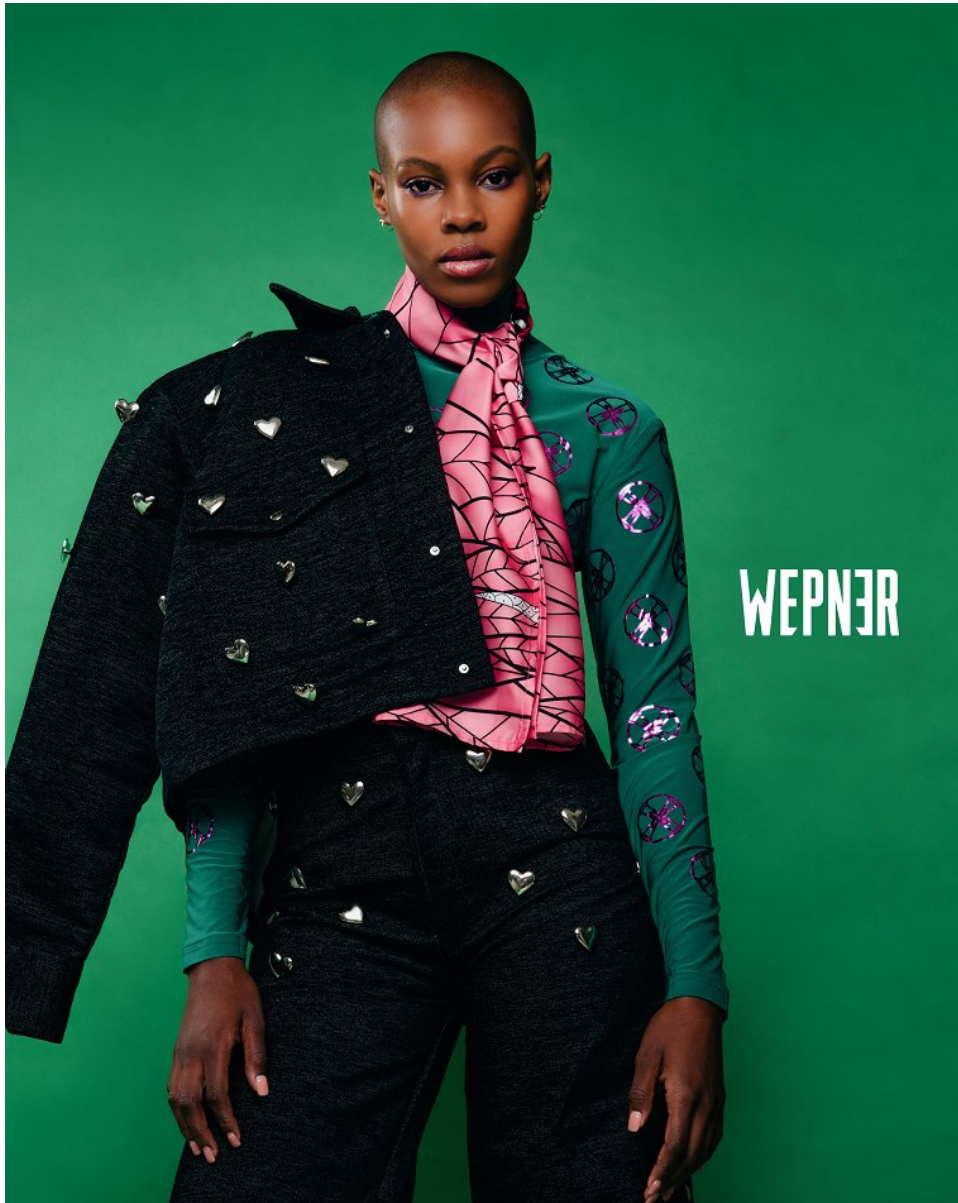

BOSS MODELS

CAPE TOWN

Height: 174cm Bust: 82cm Waist: 61cm Hips: 101cm Shoe: 6 UK Hair: Black Eyes: Brown