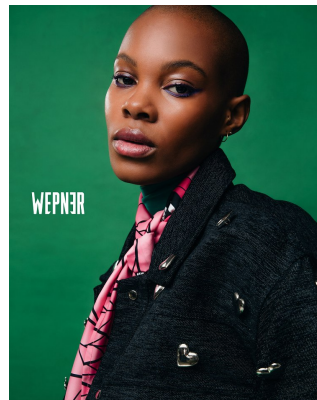

BOSS MODELS

CAPE TOWN

SINDISWA MASINGA

Height: 174cm Bust: 82cm Waist: 61cm Hips: 101cm Shoe: 6 UK Hair: Black Eyes: Brown

BOSS MODELS

CAPE TOWN

SINDISWA MASINGA

Height: 174cm Bust: 82cm Waist: 61cm Hips: 101cm Shoe: 6 UK Hair: Black Eyes: Brown