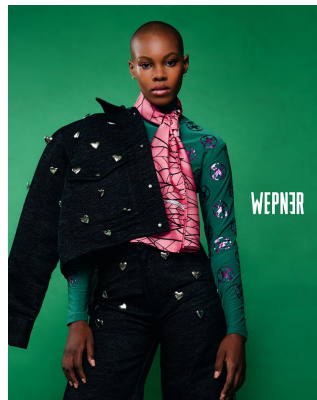

# BOSS MODELS

CAPE TOWN

## SINDISWA MASINGA

Height: 174cm Bust: 82cm Waist: 61cm Hips: 101cm Shoe: 6 UK Hair: Black Eyes: Brown