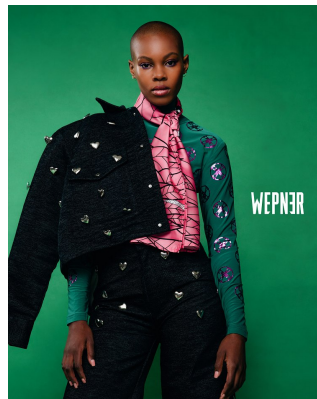

# BOSS MODELS

CAPE TOWN

## SINDISWA MASINGA

Height: 174cm Bust: 82cm Waist: 61cm Hips: 101cm Shoe: 6 UK Hair: Black Eyes: Brown