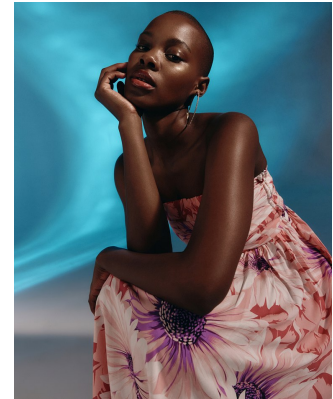

BOSS MODELS

CAPE TOWN

SINDISWA MASINGA

Height: 174cm Bust: 82cm Waist: 61cm Hips: 101cm Shoe: 6 UK Hair: Black Eyes: Brown

BOSS MODELS

CAPE TOWN

SINDISWA MASINGA

Height: 174cm Bust: 82cm Waist: 61cm Hips: 101cm Shoe: 6 UK Hair: Black Eyes: Brown