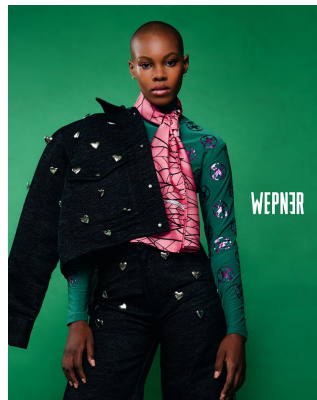

BOSS MODELS

CAPE TOWN

SINDISWA MASINGA

Height: 174cm Bust: 82cm Waist: 61cm Hips: 101cm Shoe: 6 UK Hair: Black Eyes: Brown

BOSS MODELS

CAPE TOWN

SINDISWA MASINGA

Height: 174cm Bust: 82cm Waist: 61cm Hips: 101cm Shoe: 6 UK Hair: Black Eyes: Brown