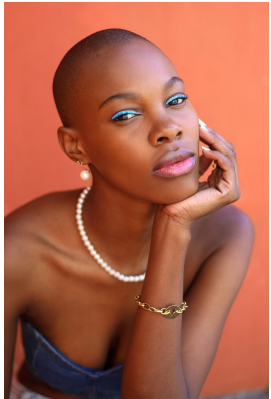

# BOSS MODELS

CAPE TOWN

## SINDISWA MASINGA

Height: 174cm Bust: 82cm Waist: 61cm Hips: 101cm Shoe: 6 UK Hair: Black Eyes: Brown