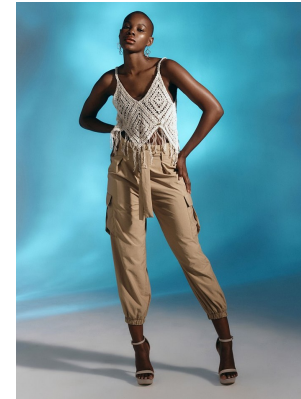

# BOSS MODELS

CAPE TOWN

## SINDISWA MASINGA

Height: 174cm Bust: 82cm Waist: 61cm Hips: 101cm Shoe: 6 UK Hair: Black Eyes: Brown