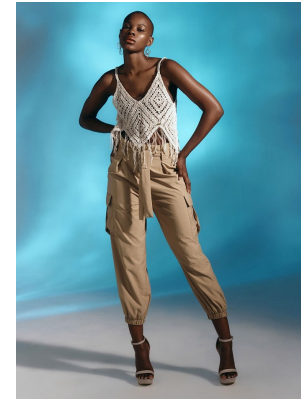

BOSS MODELS

CAPE TOWN

SINDISWA MASINGA

Height: 174cm Bust: 82cm Waist: 61cm Hips: 101cm Shoe: 6 UK Hair: Black Eyes: Brown

BOSS MODELS

CAPE TOWN

SINDISWA MASINGA

Height: 174cm Bust: 82cm Waist: 61cm Hips: 101cm Shoe: 6 UK Hair: Black Eyes: Brown