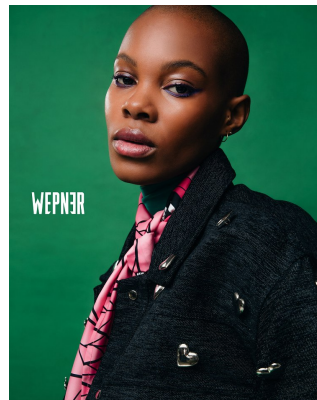

# BOSS MODELS

CAPE TOWN

## SINDISWA MASINGA

Height: 174cm Bust: 82cm Waist: 61cm Hips: 101cm Shoe: 6 UK Hair: Black Eyes: Brown