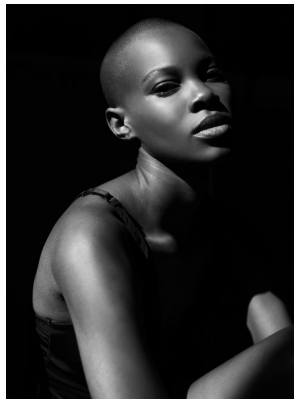

BOSS MODELS

CAPE TOWN

SINDISWA MASINGA

Height: 174cm Bust: 82cm Waist: 61cm Hips: 101cm Shoe: 6 UK Hair: Black Eyes: Brown

BOSS MODELS

CAPE TOWN

SINDISWA MASINGA

Height: 174cm Bust: 82cm Waist: 61cm Hips: 101cm Shoe: 6 UK Hair: Black Eyes: Brown