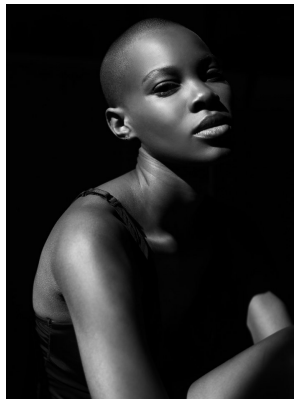

# BOSS MODELS

CAPE TOWN

## SINDISWA MASINGA

Height: 174cm Bust: 82cm Waist: 61cm Hips: 101cm Shoe: 6 UK Hair: Black Eyes: Brown