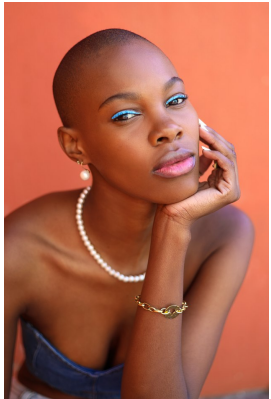

BOSS MODELS

CAPE TOWN

SINDISWA MASINGA

Height: 174cm Bust: 82cm Waist: 61cm Hips: 101cm Shoe: 6 UK Hair: Black Eyes: Brown

BOSS MODELS

CAPE TOWN

SINDISWA MASINGA

Height: 174cm Bust: 82cm Waist: 61cm Hips: 101cm Shoe: 6 UK Hair: Black Eyes: Brown