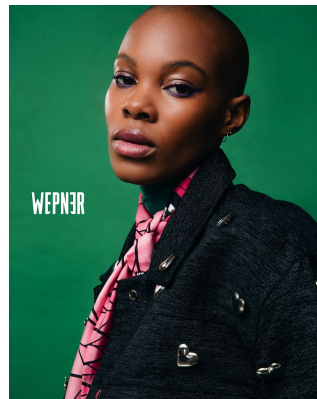

# BOSS MODELS

CAPE TOWN

## SINDISWA MASINGA

Height: 174cm Bust: 82cm Waist: 61cm Hips: 101cm Shoe: 6 UK Hair: Black Eyes: Brown