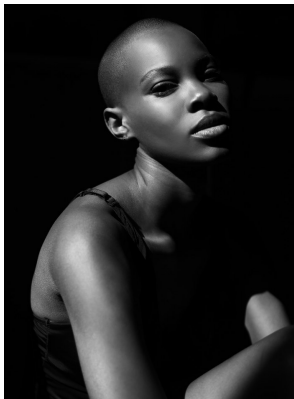

# BOSS MODELS

CAPE TOWN

## SINDISWA MASINGA

Height: 174cm Bust: 82cm Waist: 61cm Hips: 101cm Shoe: 6 UK Hair: Black Eyes: Brown