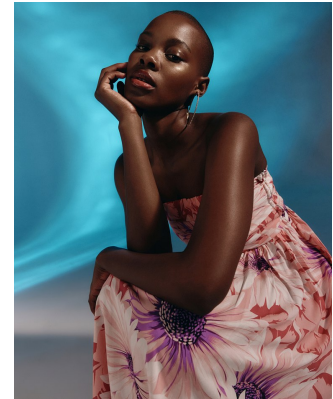

# BOSS MODELS

CAPE TOWN

## SINDISWA MASINGA

Height: 174cm Bust: 82cm Waist: 61cm Hips: 101cm Shoe: 6 UK Hair: Black Eyes: Brown