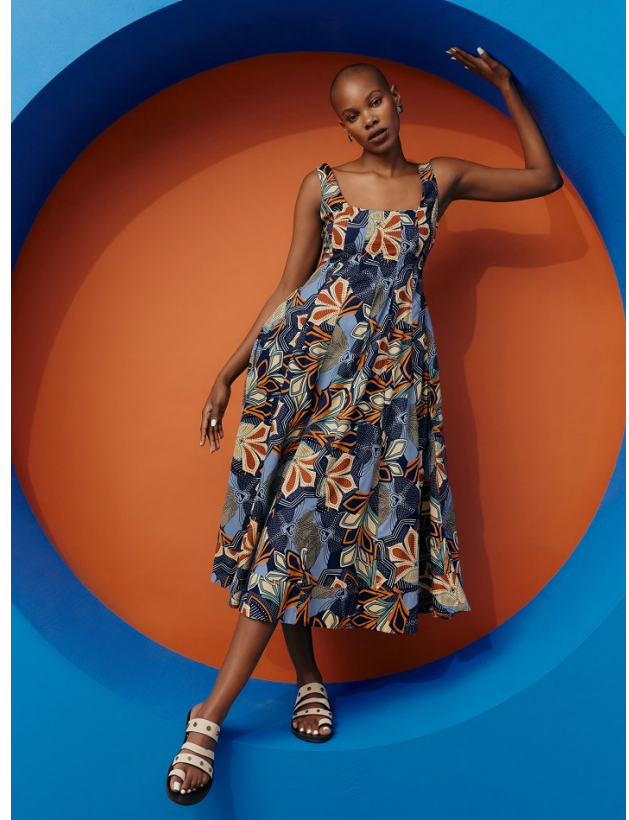

BOSS MODELS

CAPE TOWN

SINDISWA MASINGA

Height: 174cm Bust: 82cm Waist: 61cm Hips: 101cm Shoe: 6 UK Hair: Black Eyes: Brown

BOSS MODELS

CAPE TOWN

SINDISWA MASINGA

Height: 174cm Bust: 82cm Waist: 61cm Hips: 101cm Shoe: 6 UK Hair: Black Eyes: Brown