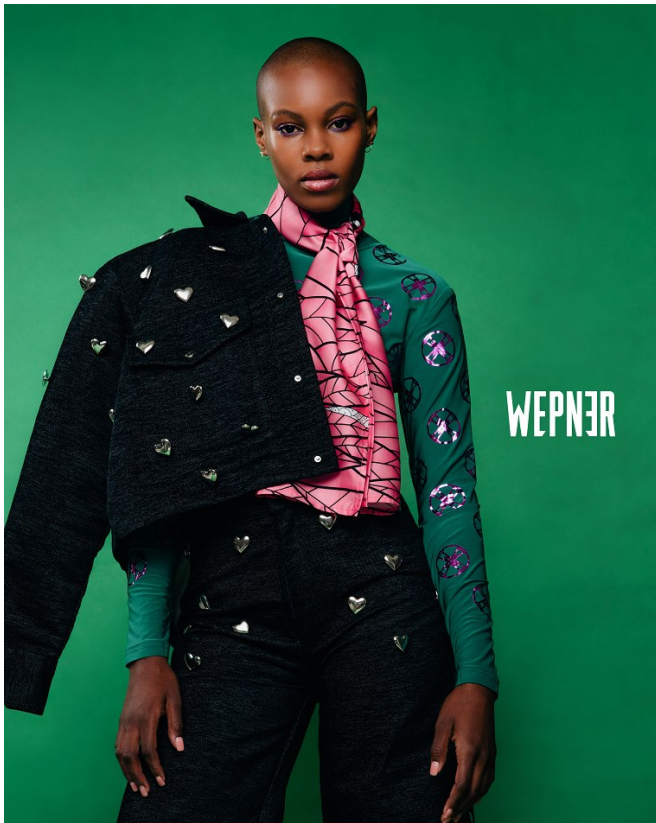

BOSS MODELS

CAPE TOWN

SINDISWA MASINGA

Height: 174cm Bust: 82cm Waist: 61cm Hips: 101cm Shoe: 6 UK Hair: Black Eyes: Brown

BOSS MODELS

CAPE TOWN

SINDISWA MASINGA

Height: 174cm Bust: 82cm Waist: 61cm Hips: 101cm Shoe: 6 UK Hair: Black Eyes: Brown