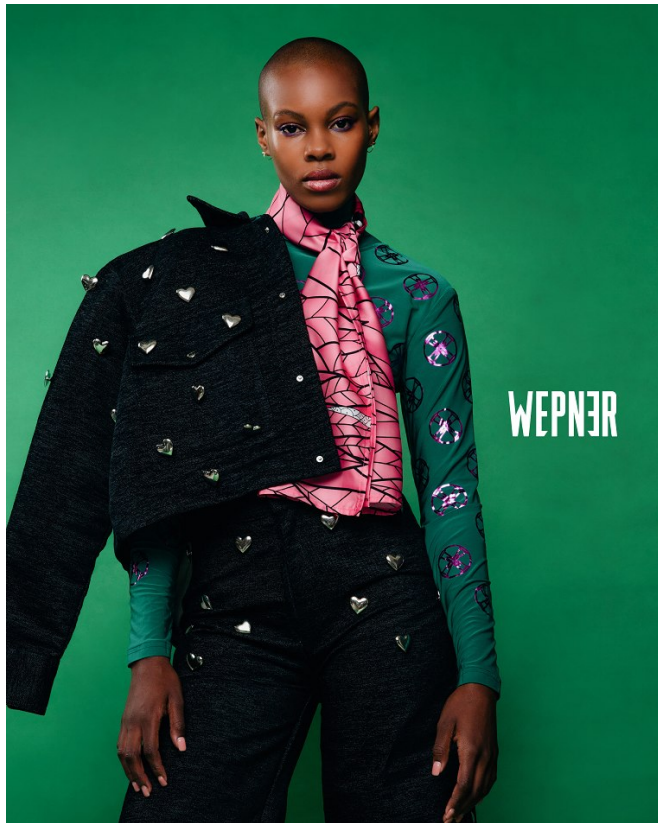

BOSS MODELS

CAPE TOWN

SINDISWA MASINGA

Height: 174cm Bust: 82cm Waist: 65cm Hips: 101cm Shoe: 6 UK Hair: Black Eyes: Brown

BOSS MODELS

CAPE TOWN

SINDISWA MASINGA

Height: 174cm Bust: 82cm Waist: 65cm Hips: 101cm Shoe: 6 UK Hair: Black Eyes: Brown