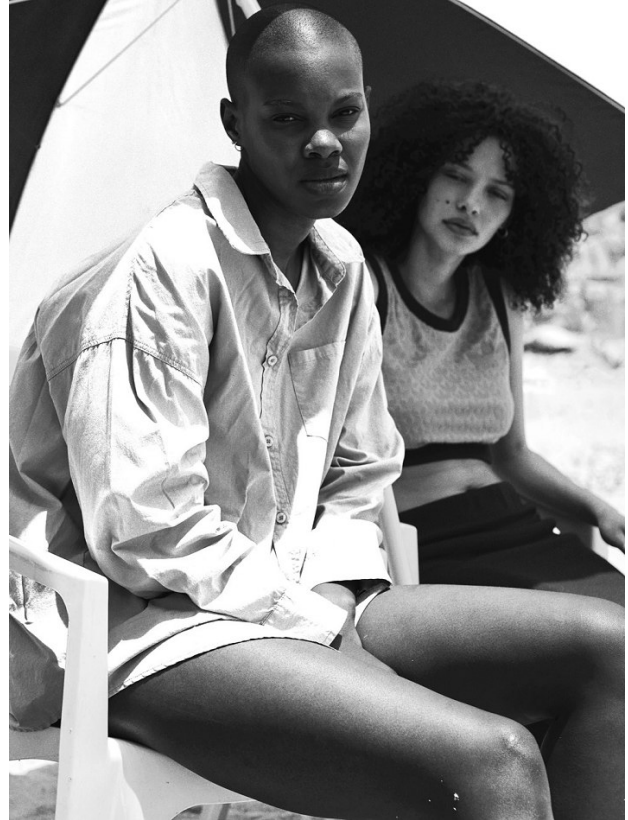

BOSS MODELS

CAPE TOWN

SINDISWA MASINGA

Height: 174cm Bust: 82cm Waist: 65cm Hips: 101cm Shoe: 6 UK Hair: Black Eyes: Brown

BOSS MODELS

CAPE TOWN

SINDISWA MASINGA

Height: 174cm Bust: 82cm Waist: 65cm Hips: 101cm Shoe: 6 UK Hair: Black Eyes: Brown

BOSS MODELS

CAPE TOWN

SINDISWA MASINGA

Height: 174cm Bust: 82cm Waist: 65cm Hips: 101cm Shoe: 6 UK Hair: Black Eyes: Brown