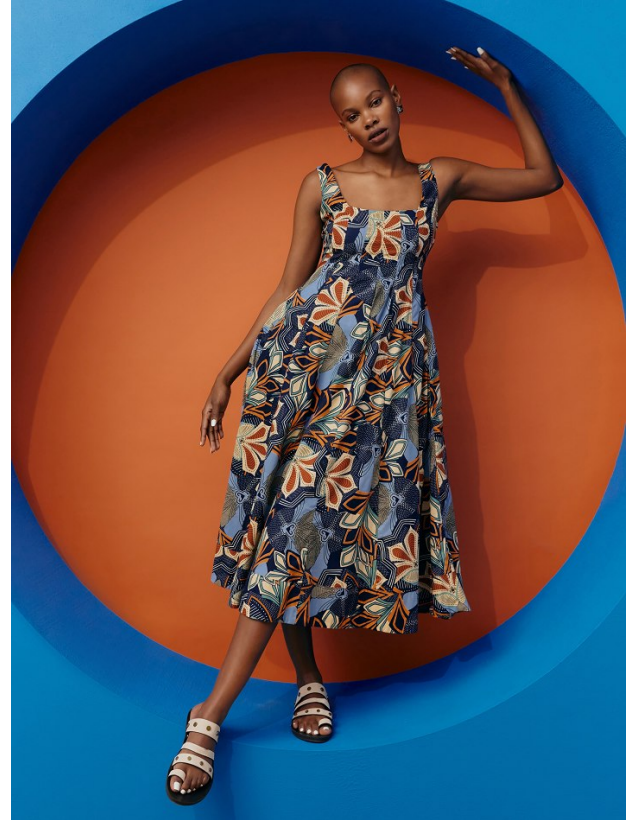

BOSS MODELS

CAPE TOWN

SINDISWA MASINGA

Height: 174cm Bust: 82cm Waist: 61cm Hips: 101cm Shoe: 6 UK Hair: Black Eyes: Brown