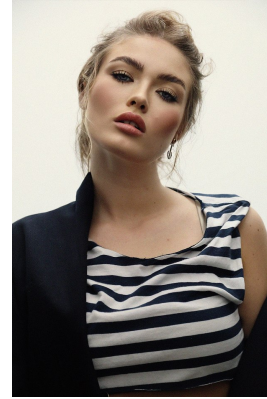

BOSS MODELS

CAPE TOWN

LARA JACK

Height: 179cm Bust: 106cm Waist: 90cm Hips: 112cm Shoe: 8 UK Hair: Blonde Eyes: Blue

BOSS MODELS

CAPE TOWN

LARA JACK

Height: 179cm Bust: 106cm Waist: 90cm Hips: 112cm Shoe: 8 UK Hair: Blonde Eyes: Blue

BOSS MODELS

CAPE TOWN

LARA JACK

Height: 179cm Bust: 106cm Waist: 90cm Hips: 112cm Shoe: 8 UK Hair: Blonde Eyes: Blue