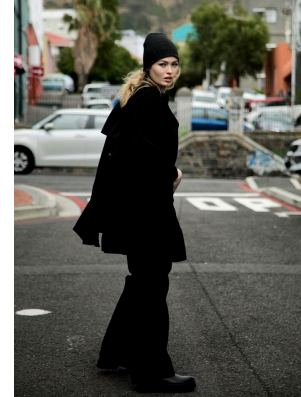

BOSS MODELS

CAPE TOWN

LARA JACK

Height: 179cm Bust: 106cm Waist: 90cm Hips: 112cm Shoe: 8 UK Hair: Blonde Eyes: Blue

BOSS MODELS

CAPE TOWN

LARA JACK

Height: 179cm Bust: 106cm Waist: 90cm Hips: 112cm Shoe: 8 UK Hair: Blonde Eyes: Blue

BOSS MODELS

CAPE TOWN

LARA JACK

Height: 179cm Bust: 106cm Waist: 90cm Hips: 112cm Shoe: 8 UK Hair: Blonde Eyes: Blue