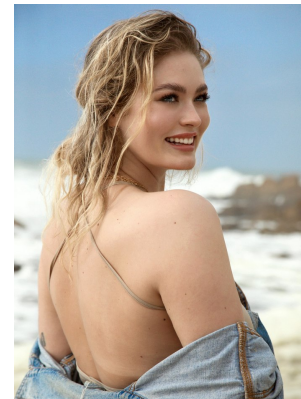

# BOSS MODELS

CAPE TOWN

## LARA JACK

Height: 179cm Bust: 106cm Waist: 90cm Hips: 112cm Shoe: 8 UK Hair: Blonde Eyes: Blue