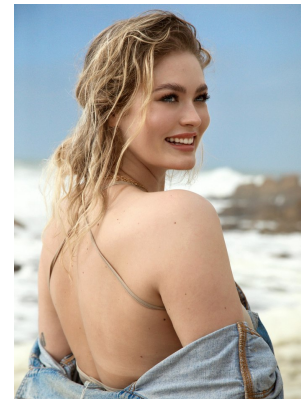

BOSS MODELS

CAPE TOWN

LARA JACK

Height: 179cm Bust: 106cm Waist: 90cm Hips: 112cm Shoe: 8 UK Hair: Blonde Eyes: Blue

BOSS MODELS

CAPE TOWN

LARA JACK

Height: 179cm Bust: 106cm Waist: 90cm Hips: 112cm Shoe: 8 UK Hair: Blonde Eyes: Blue

BOSS MODELS

CAPE TOWN

LARA JACK

Height: 179cm Bust: 106cm Waist: 90cm Hips: 112cm Shoe: 8 UK Hair: Blonde Eyes: Blue