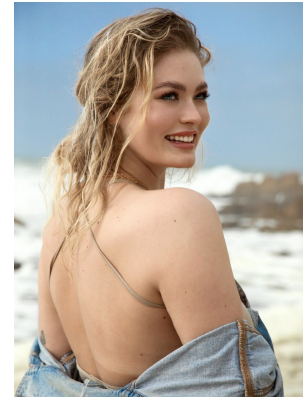

BOSS MODELS

CAPE TOWN

LARA JACK

Height: 179cm Bust: 106cm Waist: 90cm Hips: 112cm Shoe: 8 UK Hair: Blonde Eyes: Blue

BOSS MODELS

CAPE TOWN

LARA JACK

Height: 179cm Bust: 106cm Waist: 90cm Hips: 112cm Shoe: 8 UK Hair: Blonde Eyes: Blue

BOSS MODELS

CAPE TOWN

LARA JACK

Height: 179cm Bust: 106cm Waist: 90cm Hips: 112cm Shoe: 8 UK Hair: Blonde Eyes: Blue