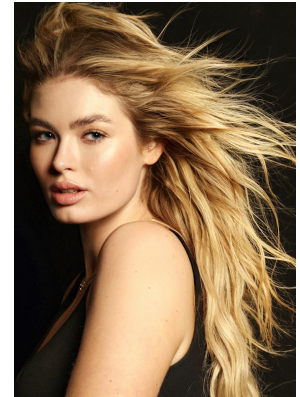

BOSS MODELS

CAPE TOWN

LARA JACK

Height: 179cm Bust: 106cm Waist: 90cm Hips: 112cm Shoe: 8 UK Hair: Blonde Eyes: Blue

BOSS MODELS

CAPE TOWN

LARA JACK

Height: 179cm Bust: 106cm Waist: 90cm Hips: 112cm Shoe: 8 UK Hair: Blonde Eyes: Blue

BOSS MODELS

CAPE TOWN

LARA JACK

Height: 179cm Bust: 106cm Waist: 90cm Hips: 112cm Shoe: 8 UK Hair: Blonde Eyes: Blue