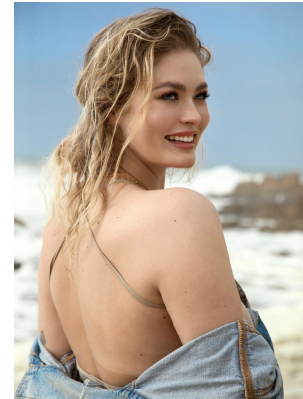

BOSS MODELS

CAPE TOWN

LARA JACK

Height: 179cm Bust: 106cm Waist: 90cm Hips: 112cm Shoe: 8 UK Hair: Blonde Eyes: Blue

BOSS MODELS

CAPE TOWN

LARA JACK

Height: 179cm Bust: 106cm Waist: 90cm Hips: 112cm Shoe: 8 UK Hair: Blonde Eyes: Blue

BOSS MODELS

CAPE TOWN

LARA JACK

Height: 179cm Bust: 106cm Waist: 90cm Hips: 112cm Shoe: 8 UK Hair: Blonde Eyes: Blue