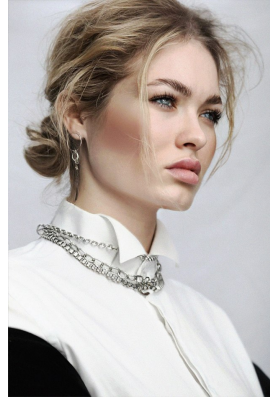

BOSS MODELS

CAPE TOWN

LARA JACK

Height: 179cm Bust: 106cm Waist: 90cm Hips: 112cm Shoe: 8 UK Hair: Blonde Eyes: Blue

BOSS MODELS

CAPE TOWN

LARA JACK

Height: 179cm Bust: 106cm Waist: 90cm Hips: 112cm Shoe: 8 UK Hair: Blonde Eyes: Blue

BOSS MODELS

CAPE TOWN

LARA JACK

Height: 179cm Bust: 106cm Waist: 90cm Hips: 112cm Shoe: 8 UK Hair: Blonde Eyes: Blue