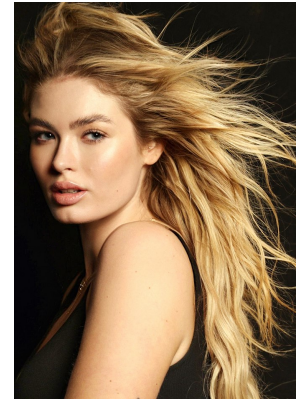

BOSS MODELS

CAPE TOWN

LARA JACK

Height: 179cm Bust: 106cm Waist: 90cm Hips: 112cm Shoe: 8 UK Hair: Blonde Eyes: Blue

BOSS MODELS

CAPE TOWN

LARA JACK

Height: 179cm Bust: 106cm Waist: 90cm Hips: 112cm Shoe: 8 UK Hair: Blonde Eyes: Blue

BOSS MODELS

CAPE TOWN

LARA JACK

Height: 179cm Bust: 106cm Waist: 90cm Hips: 112cm Shoe: 8 UK Hair: Blonde Eyes: Blue