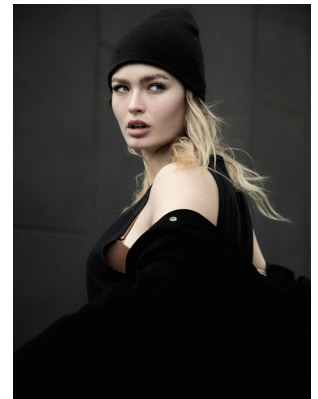

BOSS MODELS

CAPE TOWN

LARA JACK

Height: 179cm Bust: 106cm Waist: 90cm Hips: 112cm Shoe: 8 UK Hair: Blonde Eyes: Blue

BOSS MODELS

CAPE TOWN

LARA JACK

Height: 179cm Bust: 106cm Waist: 90cm Hips: 112cm Shoe: 8 UK Hair: Blonde Eyes: Blue

BOSS MODELS

CAPE TOWN

LARA JACK

Height: 179cm Bust: 106cm Waist: 90cm Hips: 112cm Shoe: 8 UK Hair: Blonde Eyes: Blue