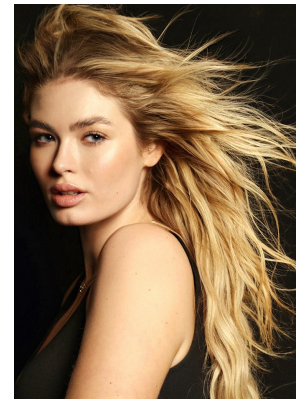

BOSS MODELS

CAPE TOWN

LARA JACK

Height: 179cm Bust: 106cm Waist: 90cm Hips: 112cm Shoe: 8 UK Hair: Blonde Eyes: Blue

BOSS MODELS

CAPE TOWN

LARA JACK

Height: 179cm Bust: 106cm Waist: 90cm Hips: 112cm Shoe: 8 UK Hair: Blonde Eyes: Blue

BOSS MODELS

CAPE TOWN

LARA JACK

Height: 179cm Bust: 106cm Waist: 90cm Hips: 112cm Shoe: 8 UK Hair: Blonde Eyes: Blue