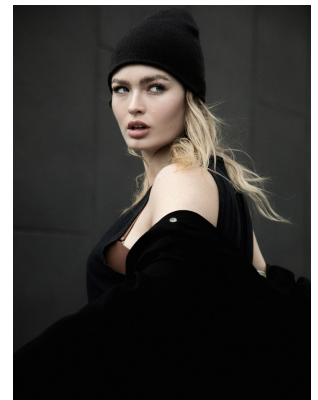

BOSS MODELS

CAPE TOWN

LARA JACK

Height: 179cm Bust: 106cm Waist: 90cm Hips: 112cm Shoe: 8 UK Hair: Blonde Eyes: Blue

BOSS MODELS

CAPE TOWN

LARA JACK

Height: 179cm Bust: 106cm Waist: 90cm Hips: 112cm Shoe: 8 UK Hair: Blonde Eyes: Blue

BOSS MODELS

CAPE TOWN

LARA JACK

Height: 179cm Bust: 106cm Waist: 90cm Hips: 112cm Shoe: 8 UK Hair: Blonde Eyes: Blue