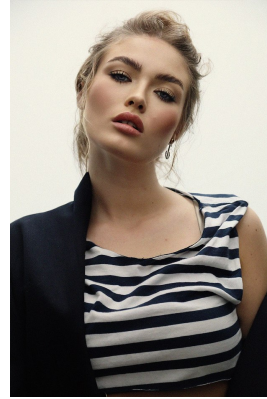

BOSS MODELS

CAPE TOWN

LARA JACK

Height: 179cm Bust: 106cm Waist: 90cm Hips: 112cm Shoe: 8 UK Hair: Blonde Eyes: Blue

BOSS MODELS

CAPE TOWN

LARA JACK

Height: 179cm Bust: 106cm Waist: 90cm Hips: 112cm Shoe: 8 UK Hair: Blonde Eyes: Blue

BOSS MODELS

CAPE TOWN

LARA JACK

Height: 179cm Bust: 106cm Waist: 90cm Hips: 112cm Shoe: 8 UK Hair: Blonde Eyes: Blue