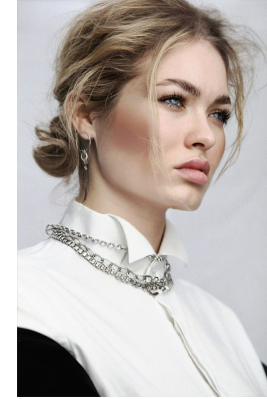

BOSS MODELS

CAPE TOWN

LARA JACK

Height: 179cm Bust: 106cm Waist: 90cm Hips: 112cm Shoe: 8 UK Hair: Blonde Eyes: Blue

BOSS MODELS

CAPE TOWN

LARA JACK

Height: 179cm Bust: 106cm Waist: 90cm Hips: 112cm Shoe: 8 UK Hair: Blonde Eyes: Blue

BOSS MODELS

CAPE TOWN

LARA JACK

Height: 179cm Bust: 106cm Waist: 90cm Hips: 112cm Shoe: 8 UK Hair: Blonde Eyes: Blue