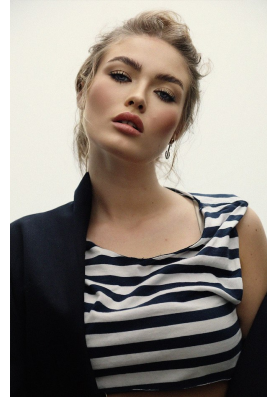

BOSS MODELS

CAPE TOWN

LARA JACK

Height: 179cm Bust: 106cm Waist: 90cm Hips: 112cm Shoe: 8 UK Hair: Blonde Eyes: Blue