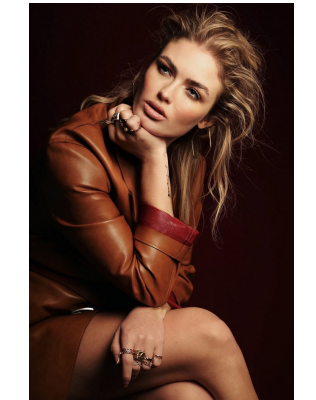

BOSS MODELS

CAPE TOWN

LARA JACK

Height: 179cm Bust: 106cm Waist: 90cm Hips: 112cm Shoe: 8 UK Hair: Blonde Eyes: Blue

BOSS MODELS

CAPE TOWN

LARA JACK

Height: 179cm Bust: 106cm Waist: 90cm Hips: 112cm Shoe: 8 UK Hair: Blonde Eyes: Blue

BOSS MODELS

CAPE TOWN

LARA JACK

Height: 179cm Bust: 106cm Waist: 90cm Hips: 112cm Shoe: 8 UK Hair: Blonde Eyes: Blue