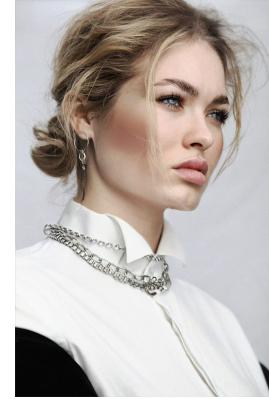

BOSS MODELS

CAPE TOWN

LARA JACK

Height: 179cm Bust: 106cm Waist: 90cm Hips: 112cm Shoe: 8 UK Hair: Blonde Eyes: Blue

BOSS MODELS

CAPE TOWN

LARA JACK

Height: 179cm Bust: 106cm Waist: 90cm Hips: 112cm Shoe: 8 UK Hair: Blonde Eyes: Blue

BOSS MODELS

CAPE TOWN

LARA JACK

Height: 179cm Bust: 106cm Waist: 90cm Hips: 112cm Shoe: 8 UK Hair: Blonde Eyes: Blue