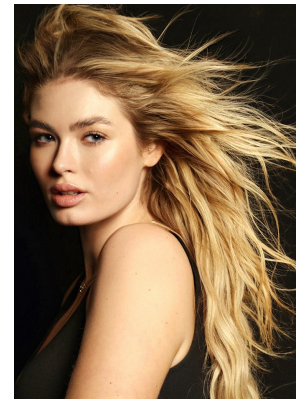

# BOSS MODELS

CAPE TOWN

## LARA JACK

Height: 179cm Bust: 106cm Waist: 90cm Hips: 112cm Shoe: 8 UK Hair: Blonde Eyes: Blue