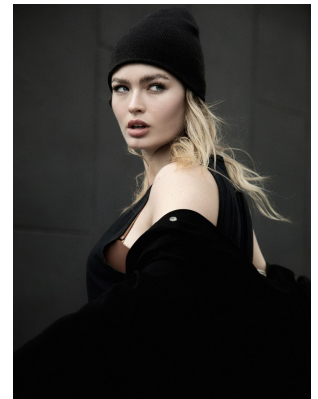

# BOSS MODELS

CAPE TOWN

## LARA JACK

Height: 179cm Bust: 106cm Waist: 90cm Hips: 112cm Shoe: 8 UK Hair: Blonde Eyes: Blue