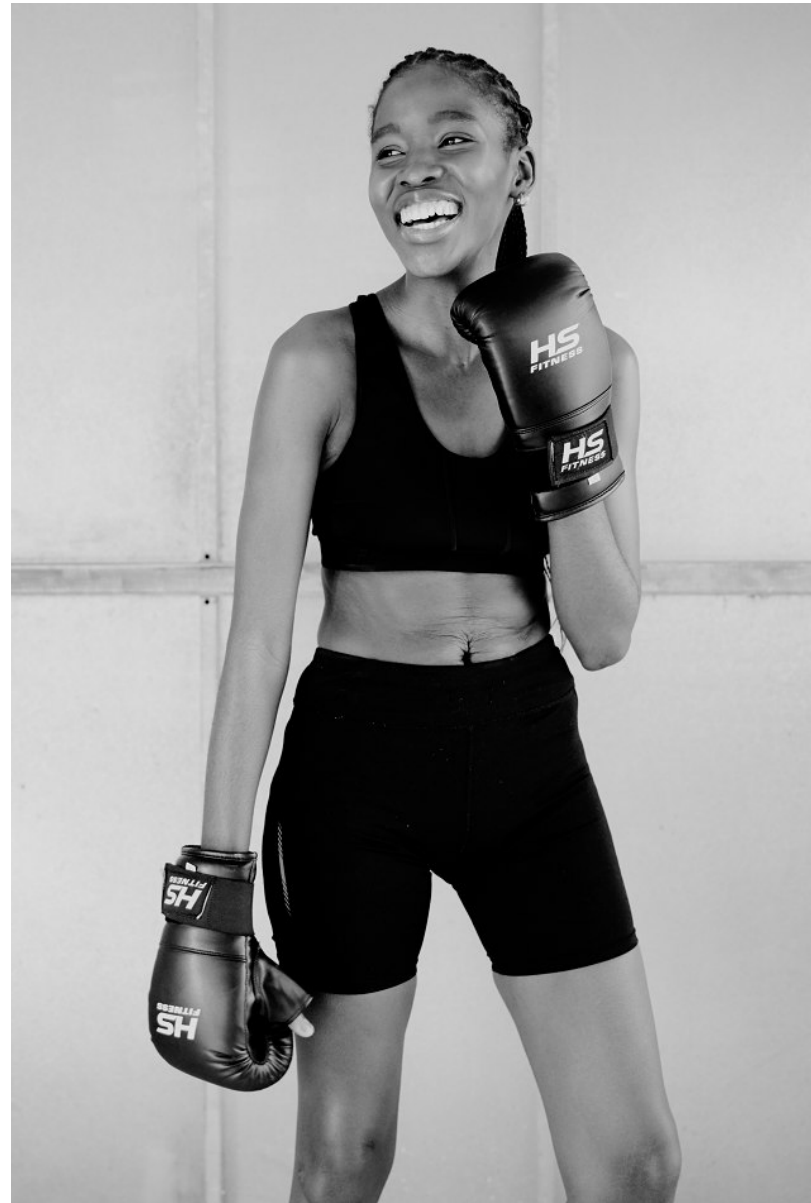

# BOSS MODELS

CAPE TOWN

ASANDA MGWABA

Height: 180cm Bust: 93cm Waist: 72cm Hips: 107cm Shoe: 8 UK Hair: Black Eyes: Brown