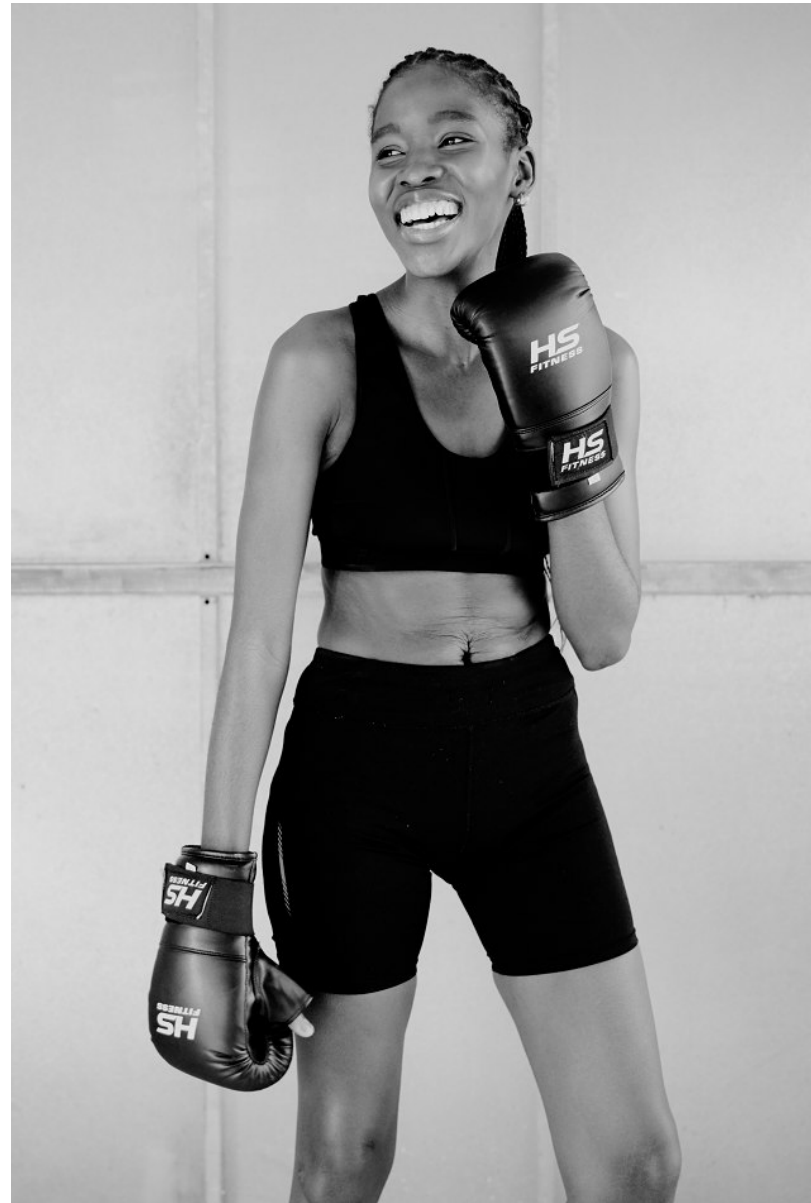

BOSS MODELS

CAPE TOWN

ASANDA MGWABA

Height: 180cm Bust: 93cm Waist: 72cm Hips: 107cm Shoe: 8 UK Hair: Black Eyes: Brown