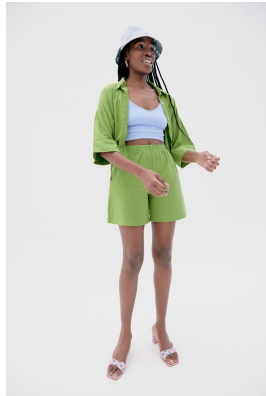

BOSS MODELS

CAPE TOWN

ASANDA MGWABA

Height: 180cm Bust: 93cm Waist: 72cm Hips: 107cm Shoe: 8 UK Hair: Black Eyes: Brown

BOSS MODELS

CAPE TOWN

ASANDA MGWABA

Height: 180cm Bust: 93cm Waist: 72cm Hips: 107cm Shoe: 8 UK Hair: Black Eyes: Brown