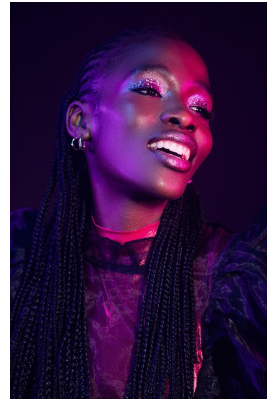

BOSS MODELS

CAPE TOWN

ASANDA MGWABA

Height: 180cm Bust: 93cm Waist: 72cm Hips: 107cm Shoe: 8 UK Hair: Black Eyes: Brown

BOSS MODELS

CAPE TOWN

ASANDA MGWABA

Height: 180cm Bust: 93cm Waist: 72cm Hips: 107cm Shoe: 8 UK Hair: Black Eyes: Brown