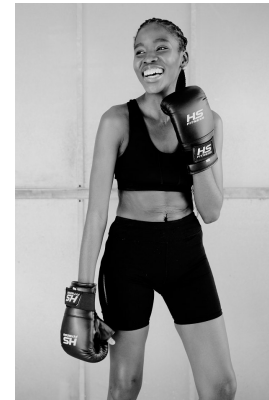

BOSS MODELS

CAPE TOWN

ASANDA MGWABA

Height: 180cm Bust: 93cm Waist: 72cm Hips: 107cm Shoe: 8 UK Hair: Black Eyes: Brown

BOSS MODELS

CAPE TOWN

ASANDA MGWABA

Height: 180cm Bust: 93cm Waist: 72cm Hips: 107cm Shoe: 8 UK Hair: Black Eyes: Brown