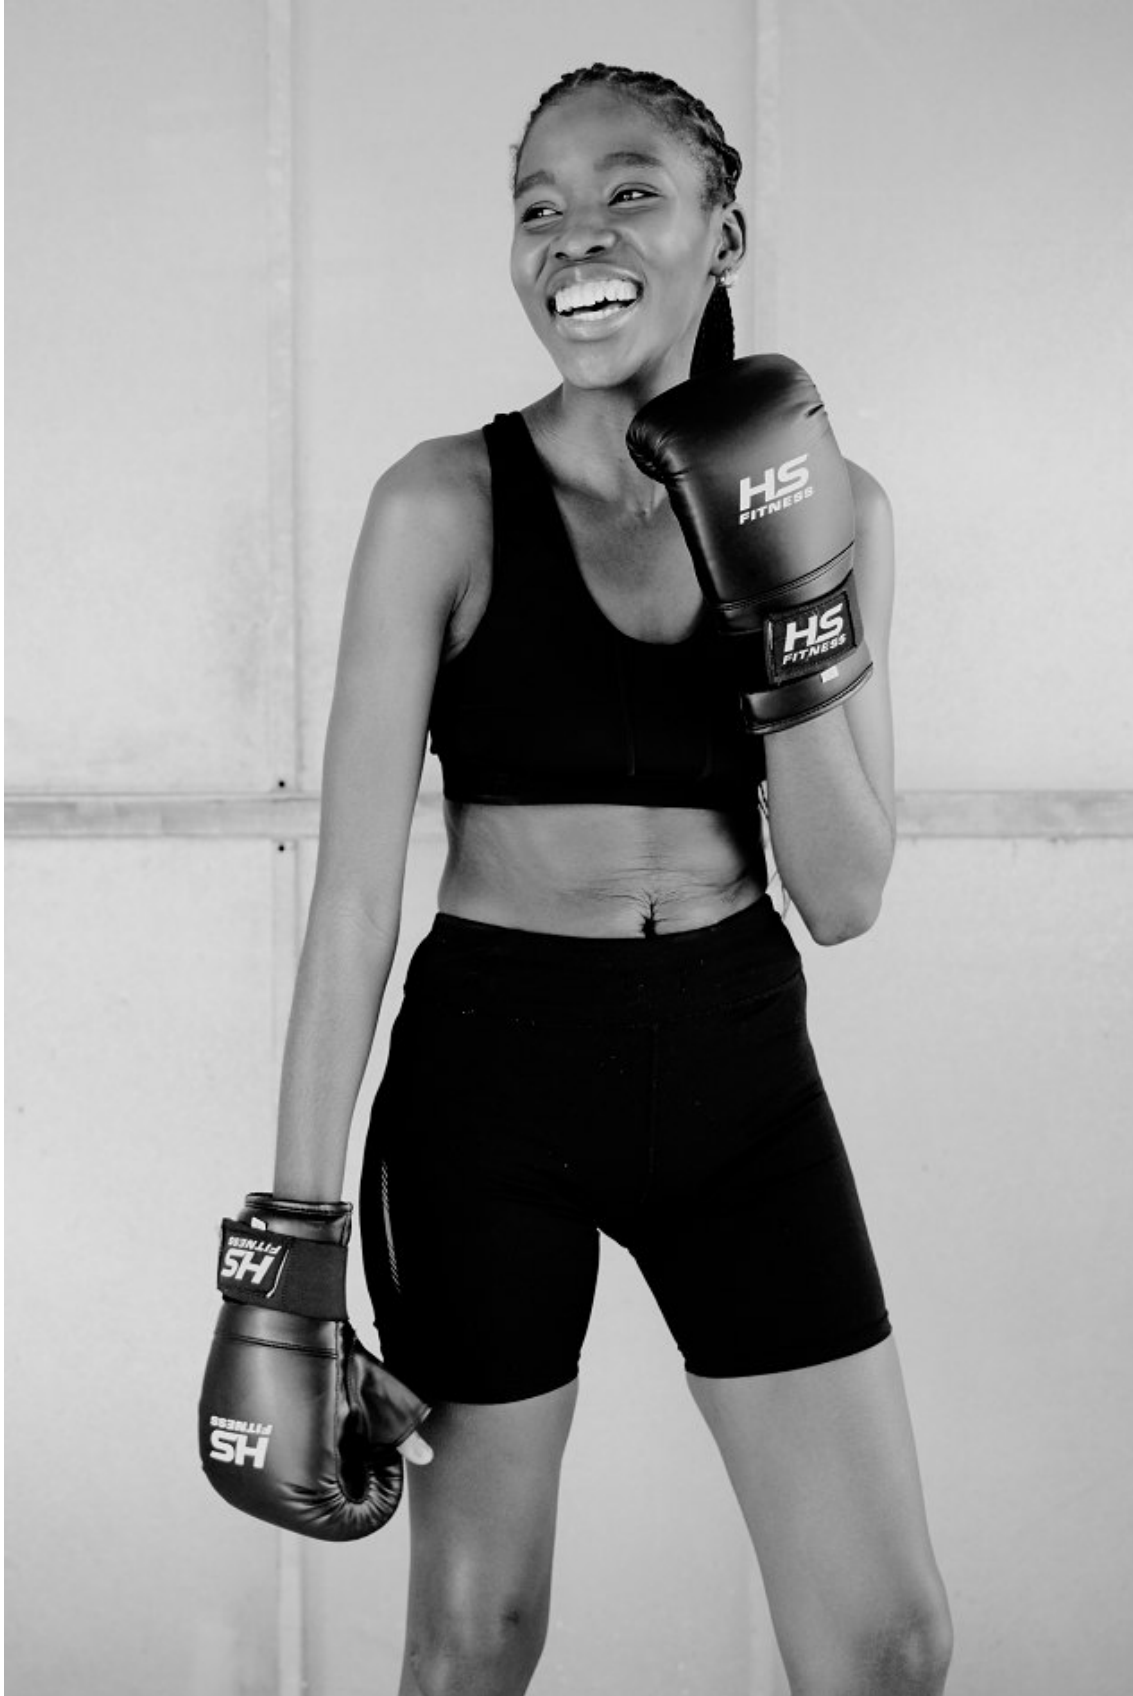

ASANDA MGWABA

BOSS MODELS

CAPE TOWN

Height: 180cm Bust: 93cm Waist: 72cm Hips: 107cm Shoe: 8 UK Hair: Black Eyes: Brown