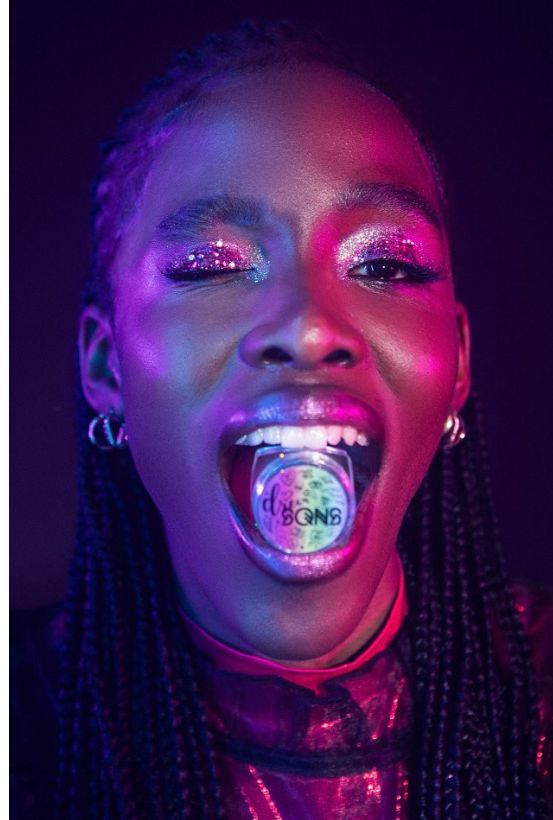

BOSS MODELS

CAPE TOWN

ASANDA MGWABA

Height: 180cm Bust: 93cm Waist: 72cm Hips: 107cm Shoe: 8 UK Hair: Black Eyes: Brown

BOSS MODELS

CAPE TOWN

ASANDA MGWABA

Height: 180cm Bust: 93cm Waist: 72cm Hips: 107cm Shoe: 8 UK Hair: Black Eyes: Brown