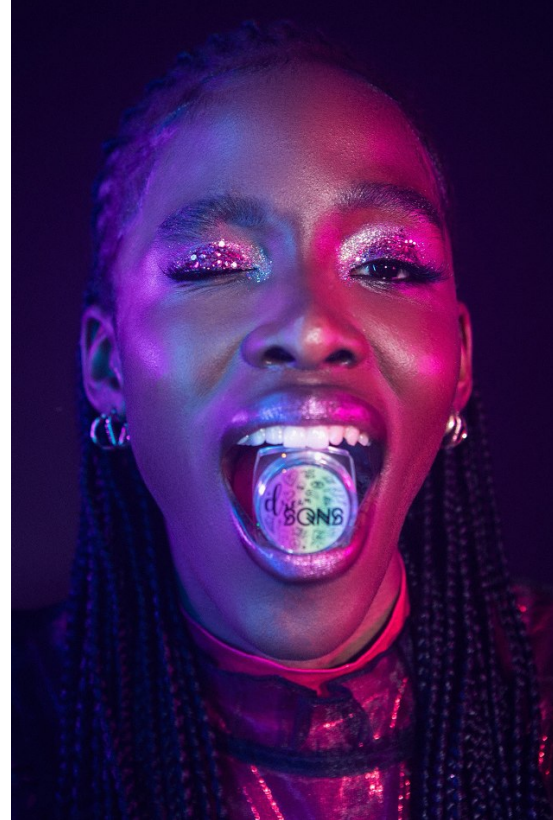

BOSS MODELS

CAPE TOWN

ASANDA MGWABA

Height: 180cm Bust: 93cm Waist: 72cm Hips: 107cm Shoe: 8 UK Hair: Black Eyes: Brown

BOSS MODELS

CAPE TOWN

ASANDA MGWABA

Height: 180cm Bust: 93cm Waist: 72cm Hips: 107cm Shoe: 8 UK Hair: Black Eyes: Brown