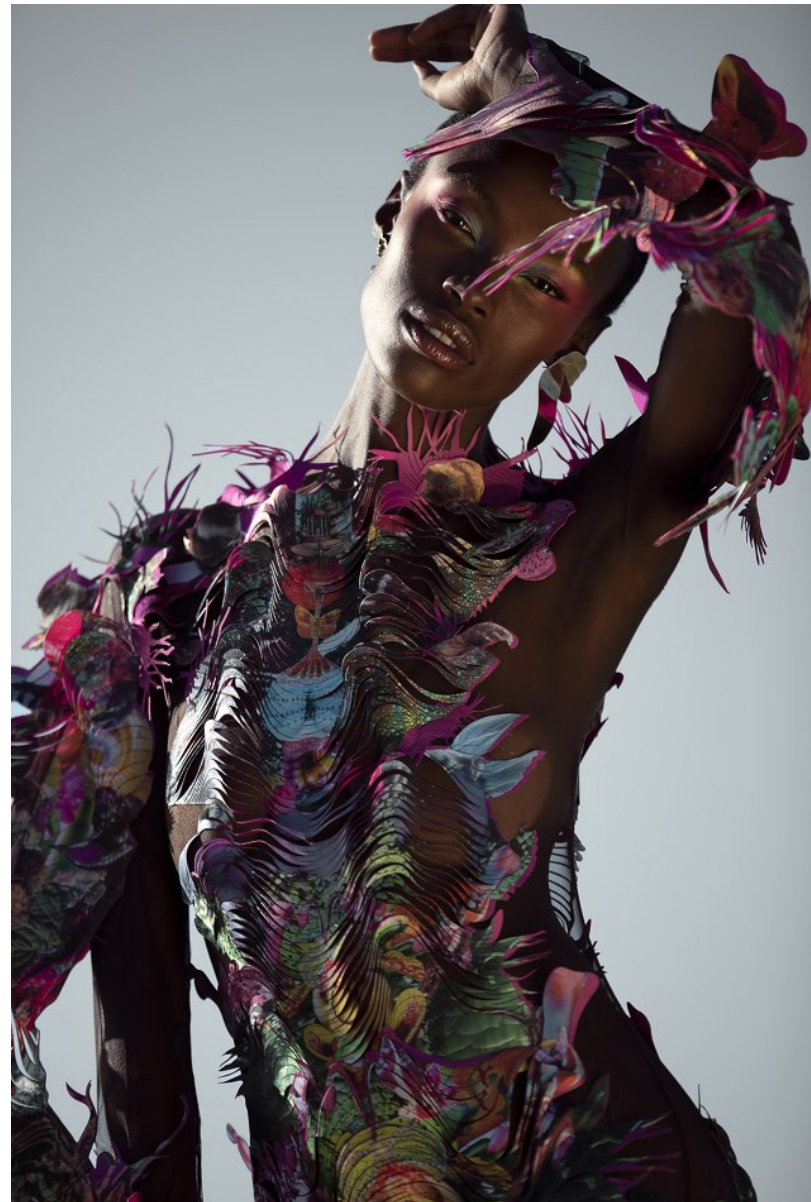

BOSS MODELS

CAPE TOWN

NONDI BEATTIE

Height: 175cm Bust: 80cm Waist: 62cm Hips: 93cm Shoe: 7 UK Hair: Dark Brown Eyes: Brown