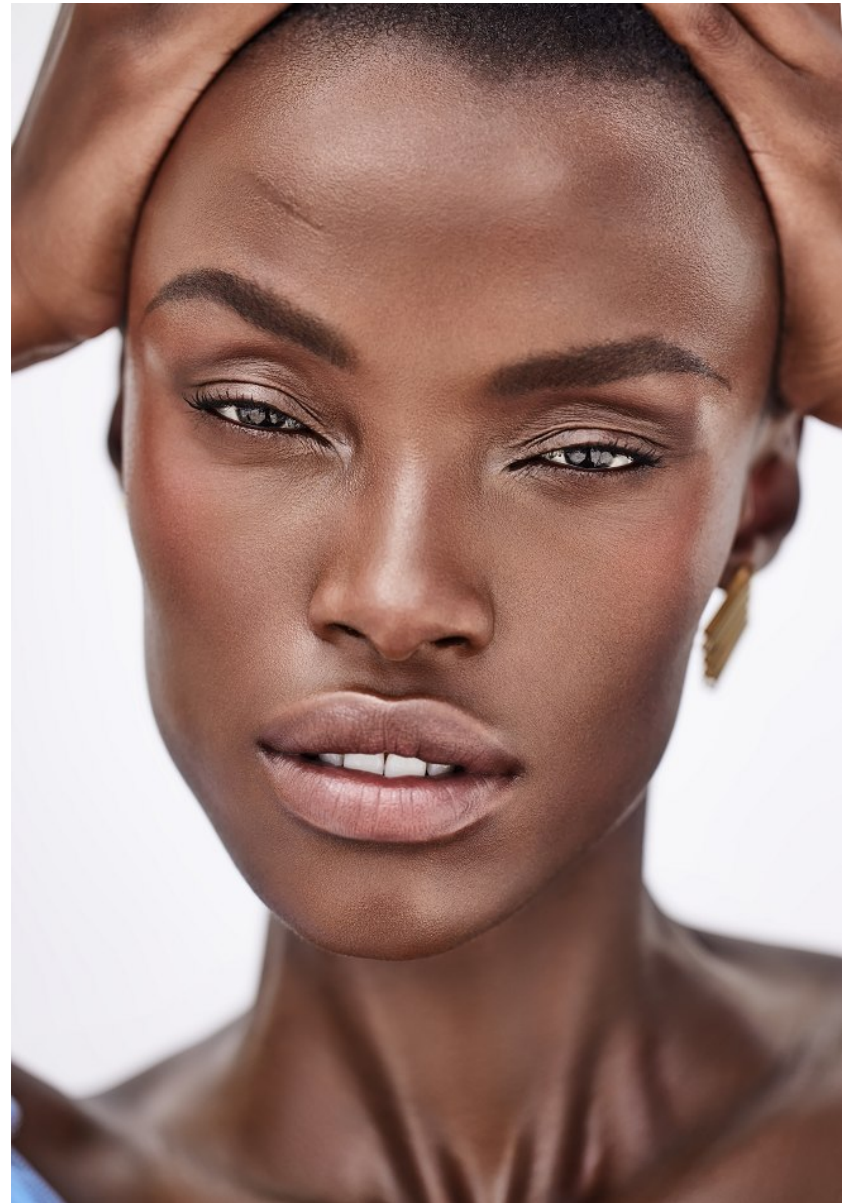

BOSS MODELS

CAPE TOWN

Height: 175cm Bust: 81cm Waist: 66cm Hips: 96cm Shoe: 7 UK Hair: Dark Brown Eyes: Brown