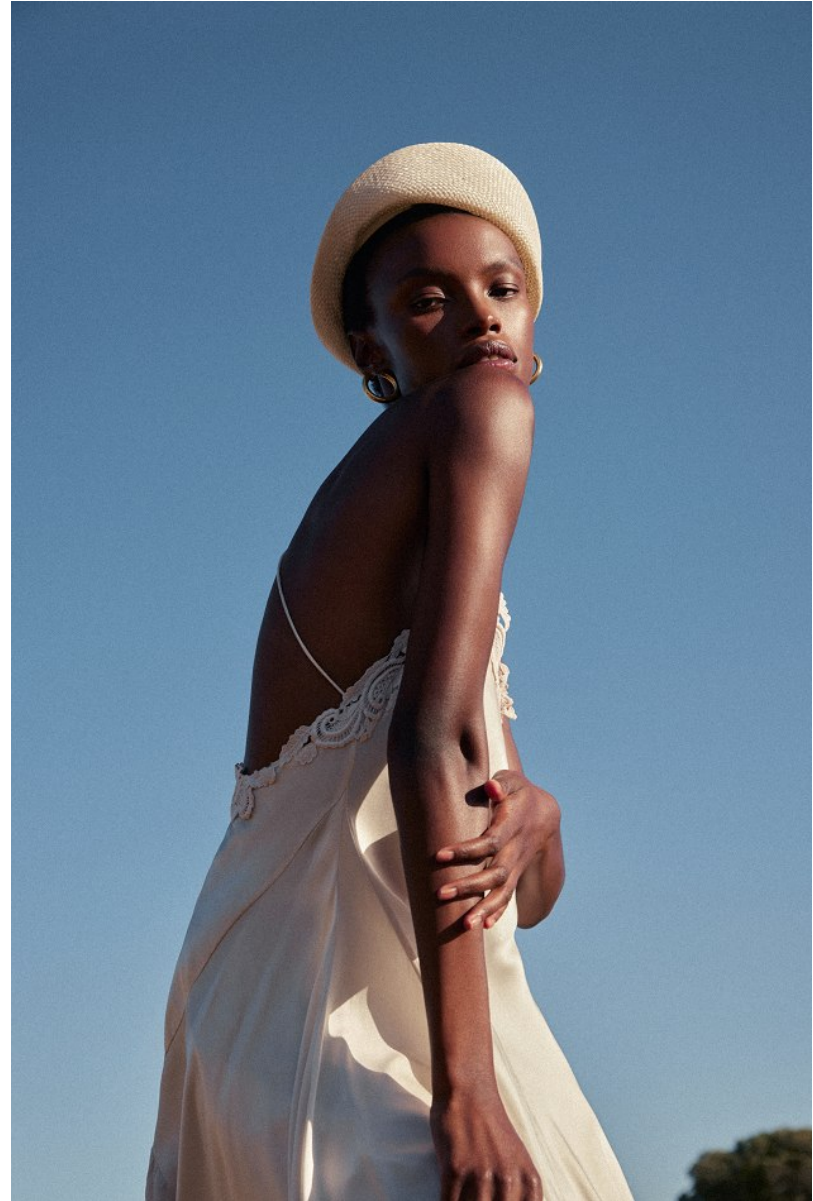

BOSS MODELS

CAPE TOWN

Height: 175cm Bust: 80cm Waist: 62cm Hips: 93cm Shoe: 7 UK Hair: Dark Brown Eyes: Brown