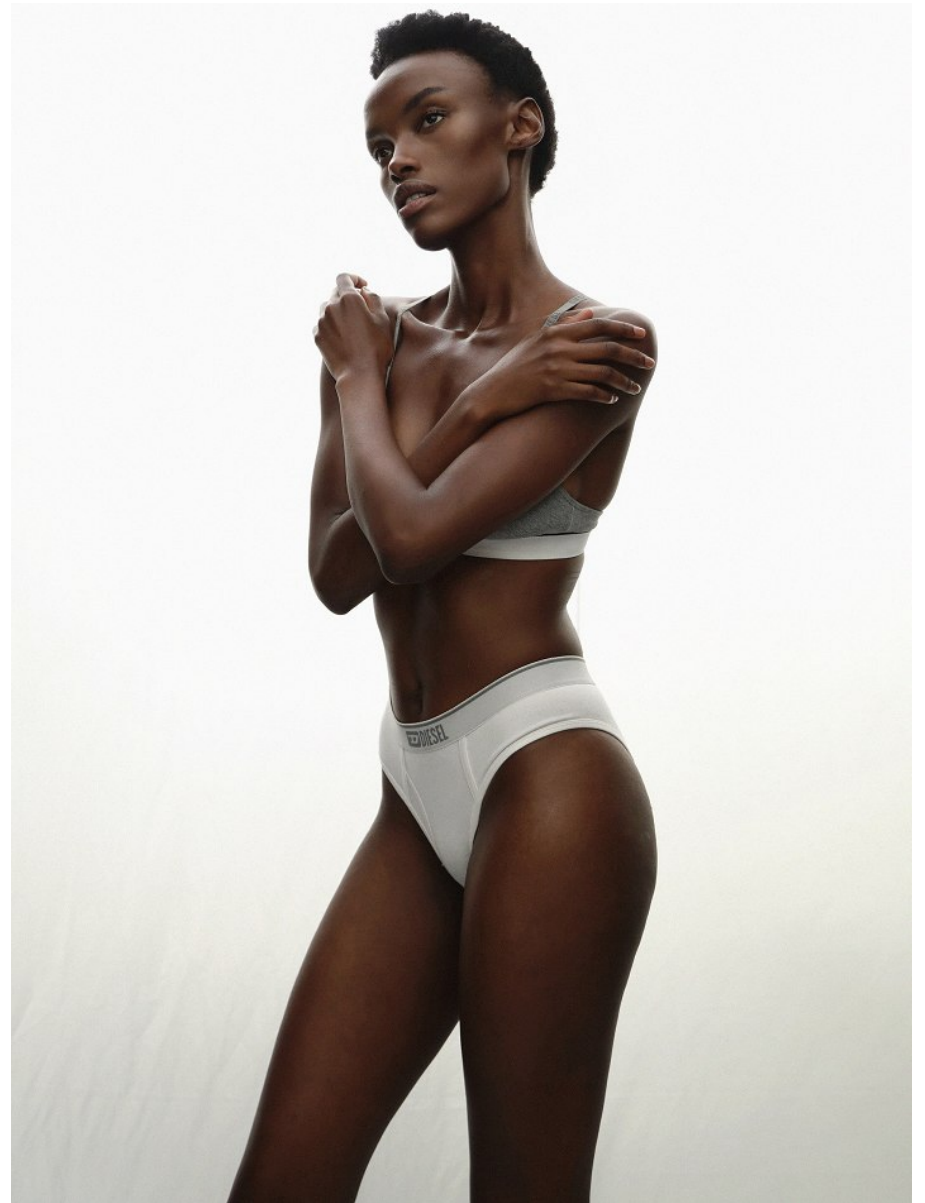

BOSS MODELS

CAPE TOWN

Height: 175cm Bust: 81cm Waist: 66cm Hips: 96cm Shoe: 7 UK Hair: Dark Brown Eyes: Brown