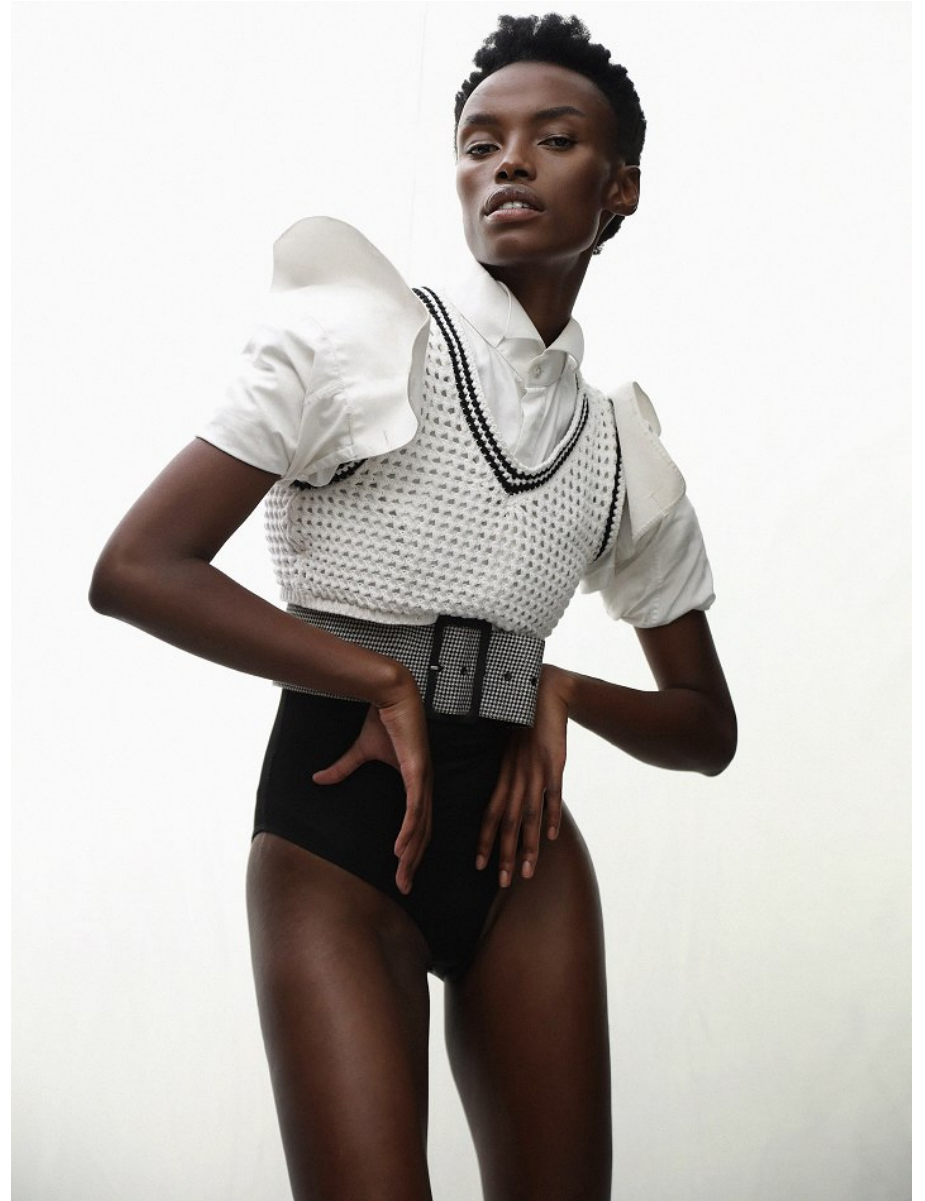

BOSS MODELS

CAPE TOWN

NONDI BEATTIE

Height: 175cm Bust: 80cm Waist: 62cm Hips: 93cm Shoe: 7 UK Hair: Dark Brown Eyes: Brown