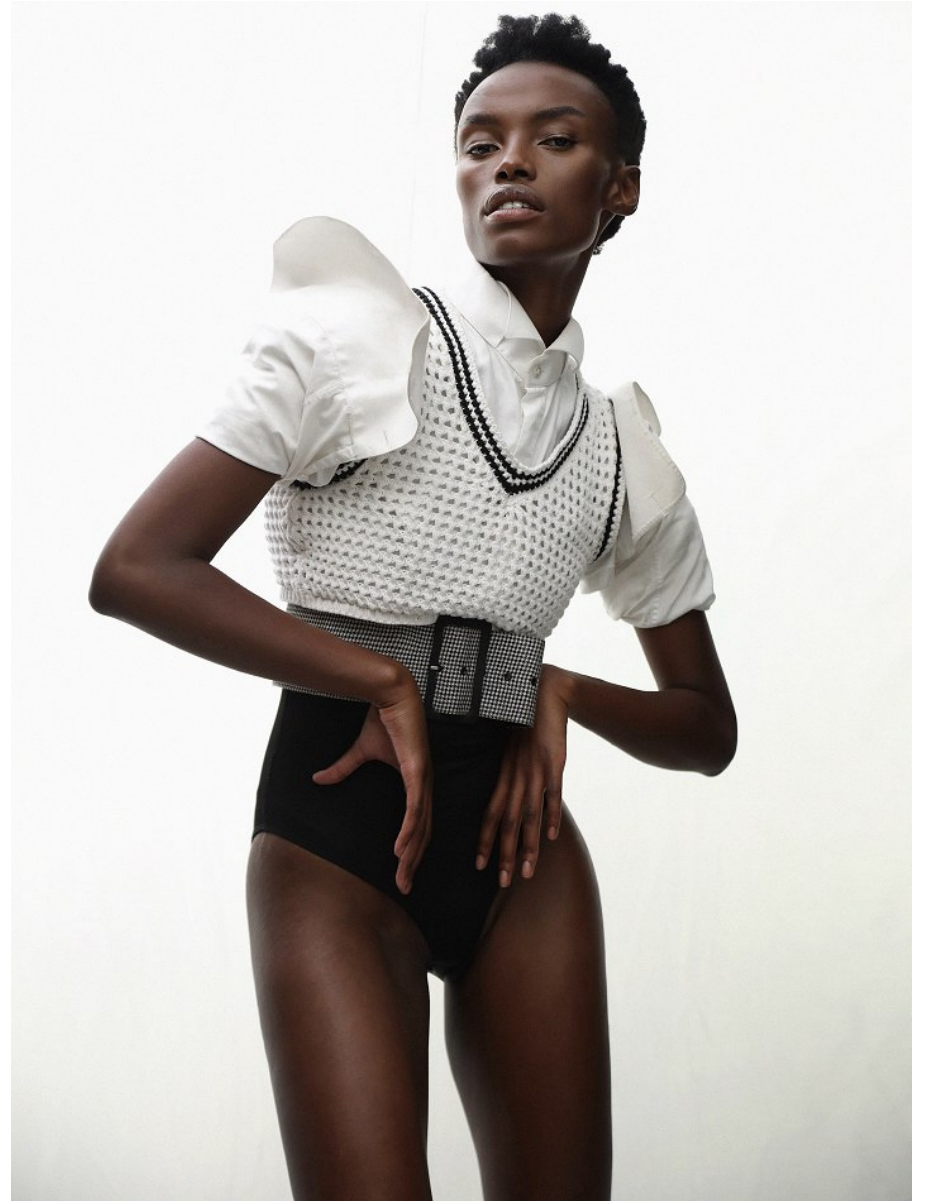

BOSS MODELS

CAPE TOWN

Height: 175cm Bust: 80cm Waist: 62cm Hips: 93cm Shoe: 7 UK Hair: Dark Brown Eyes: Brown