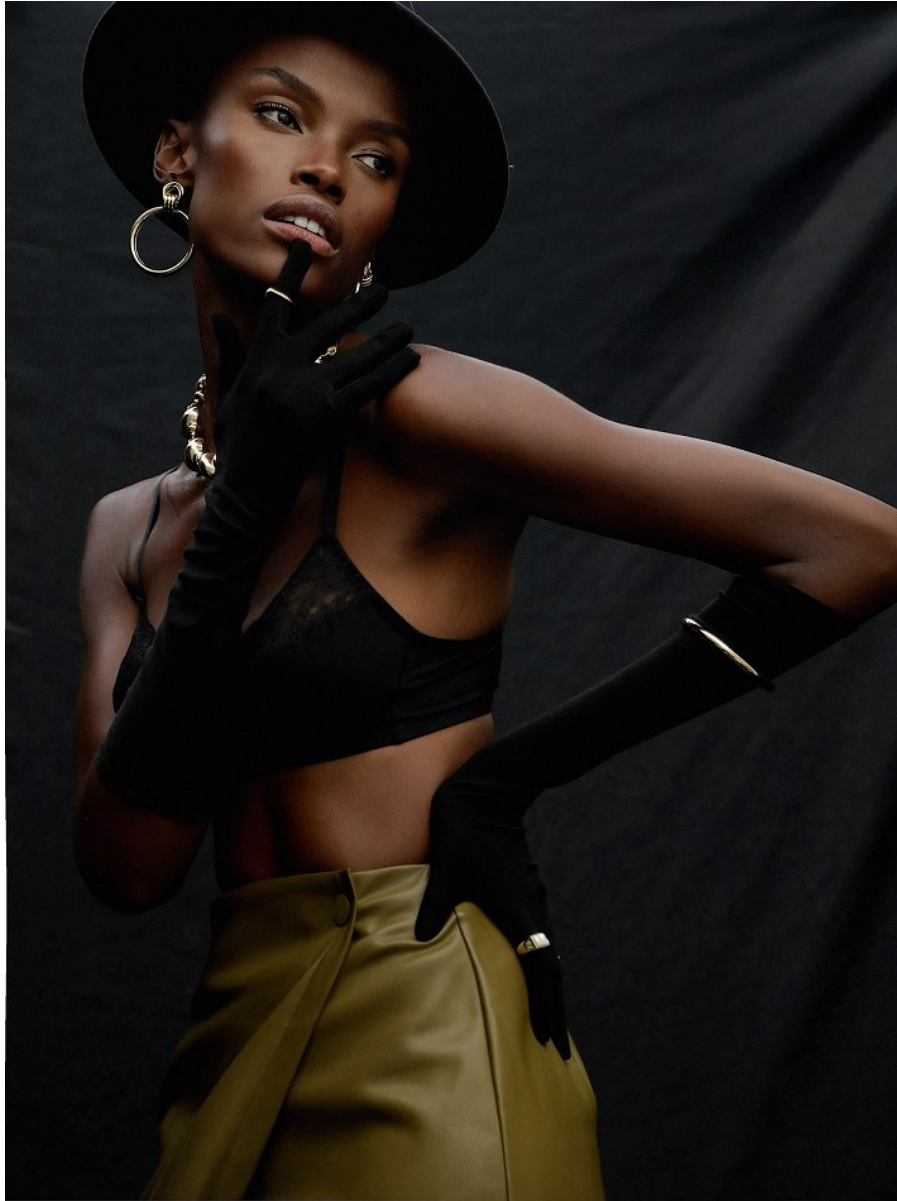

NONDI BEATTIE

BOSS MODELS

CAPE TOWN

NONDI BEATTIE

Height: 175cm Bust: 80cm Waist: 62cm Hips: 93cm Shoe: 7 UK Hair: Dark Brown Eyes: Brown