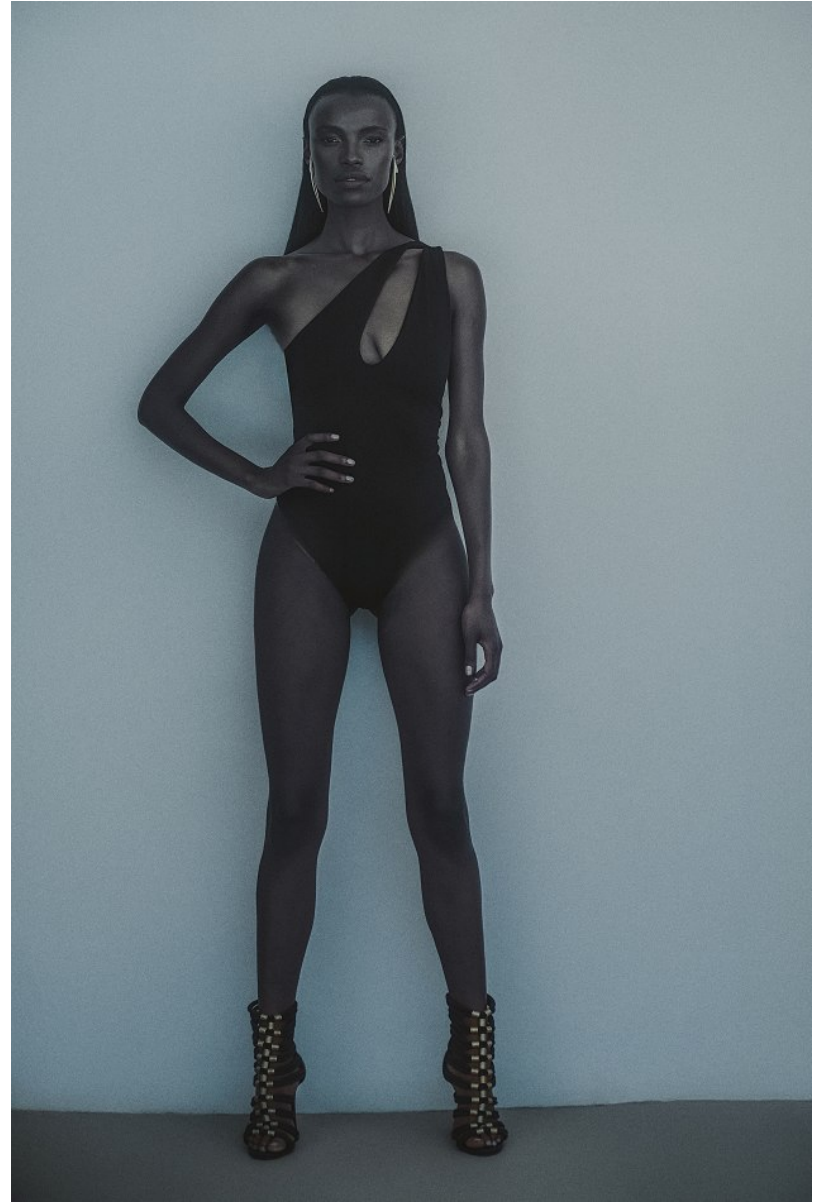

BOSS MODELS

CAPE TOWN

NONDI BEATTIE

Height: 175cm Bust: 80cm Waist: 62cm Hips: 93cm Shoe: 7 UK Hair: Dark Brown Eyes: Brown

BOSS MODELS

CAPE TOWN

NONDI BEATTIE

Height: 175cm Bust: 80cm Waist: 62cm Hips: 93cm Shoe: 7 UK Hair: Dark Brown Eyes: Brown