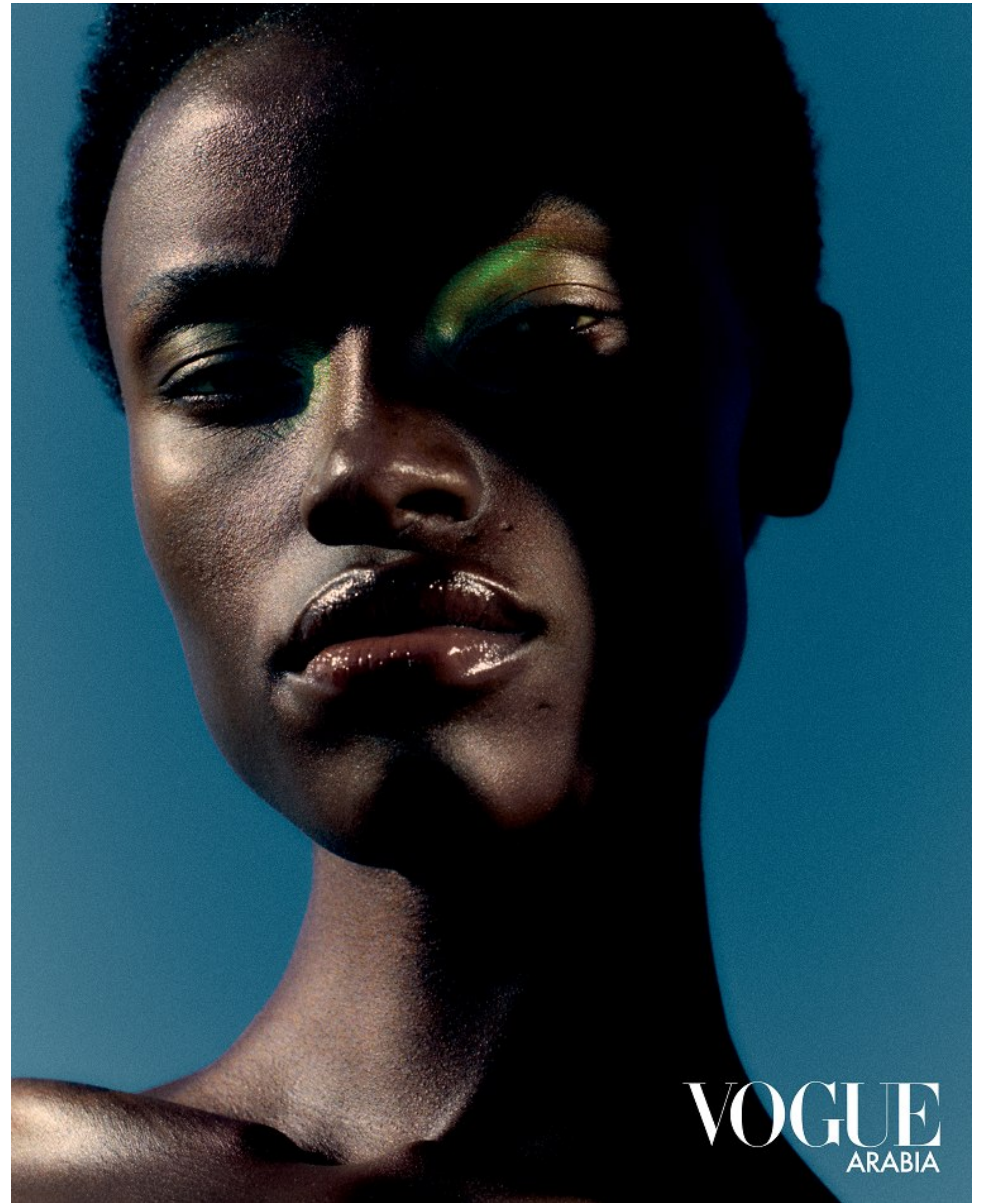

BOSS MODELS

CAPE TOWN

VOGUE
ARABIA

Height: 175cm Bust: 80cm Waist: 62cm Hips: 93cm Shoe: 7 UK Hair: Dark Brown Eyes: Brown