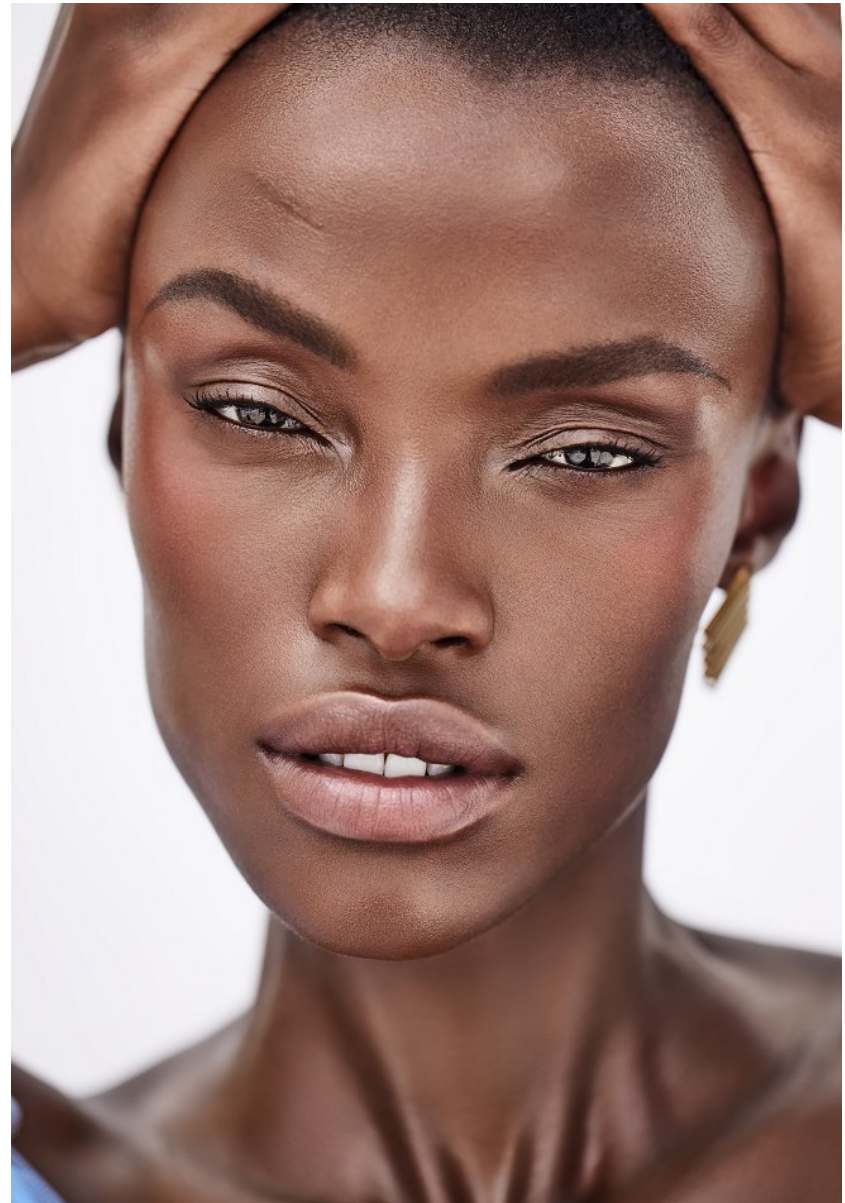

BOSS MODELS

CAPE TOWN

NONDI BEATTIE

Height: 175cm Bust: 80cm Waist: 62cm Hips: 93cm Shoe: 7 UK Hair: Dark Brown Eyes: Brown