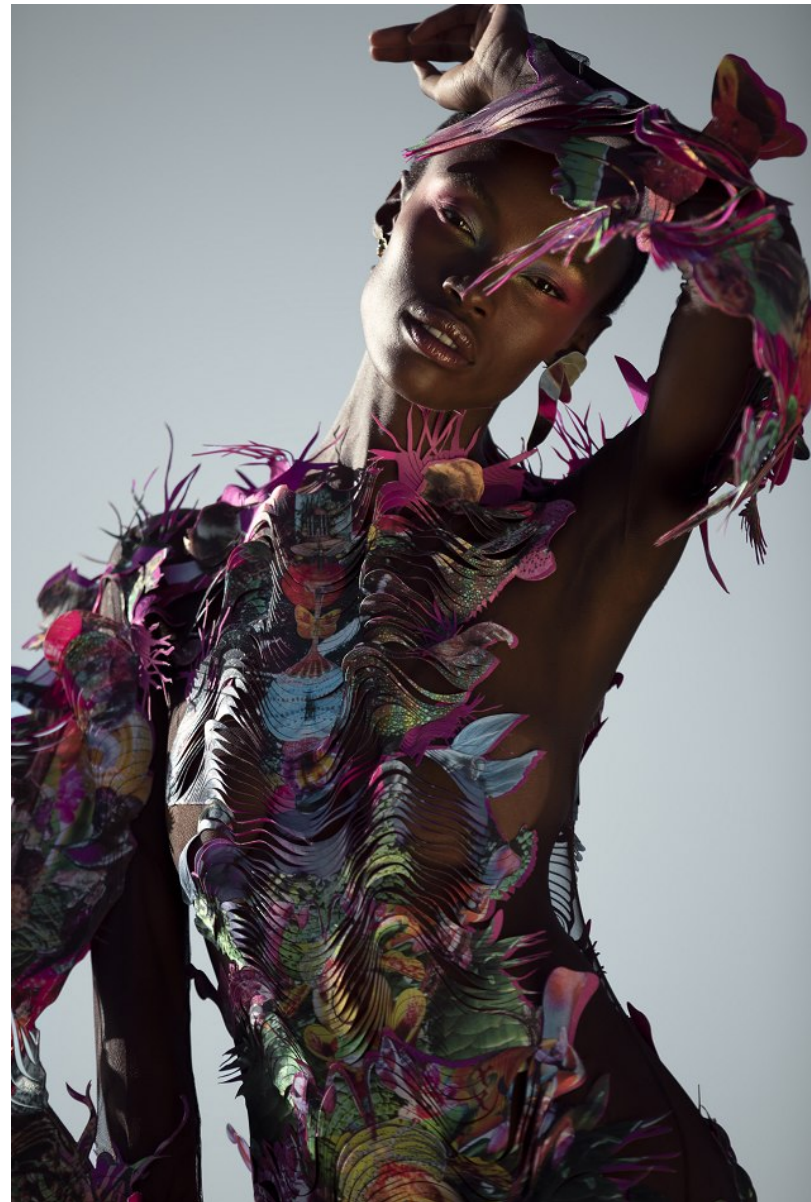

BOSS MODELS

CAPE TOWN

NONDI BEATTIE

Height: 175cm Bust: 81cm Waist: 66cm Hips: 96cm Shoe: 7 UK Hair: Dark Brown Eyes: Brown