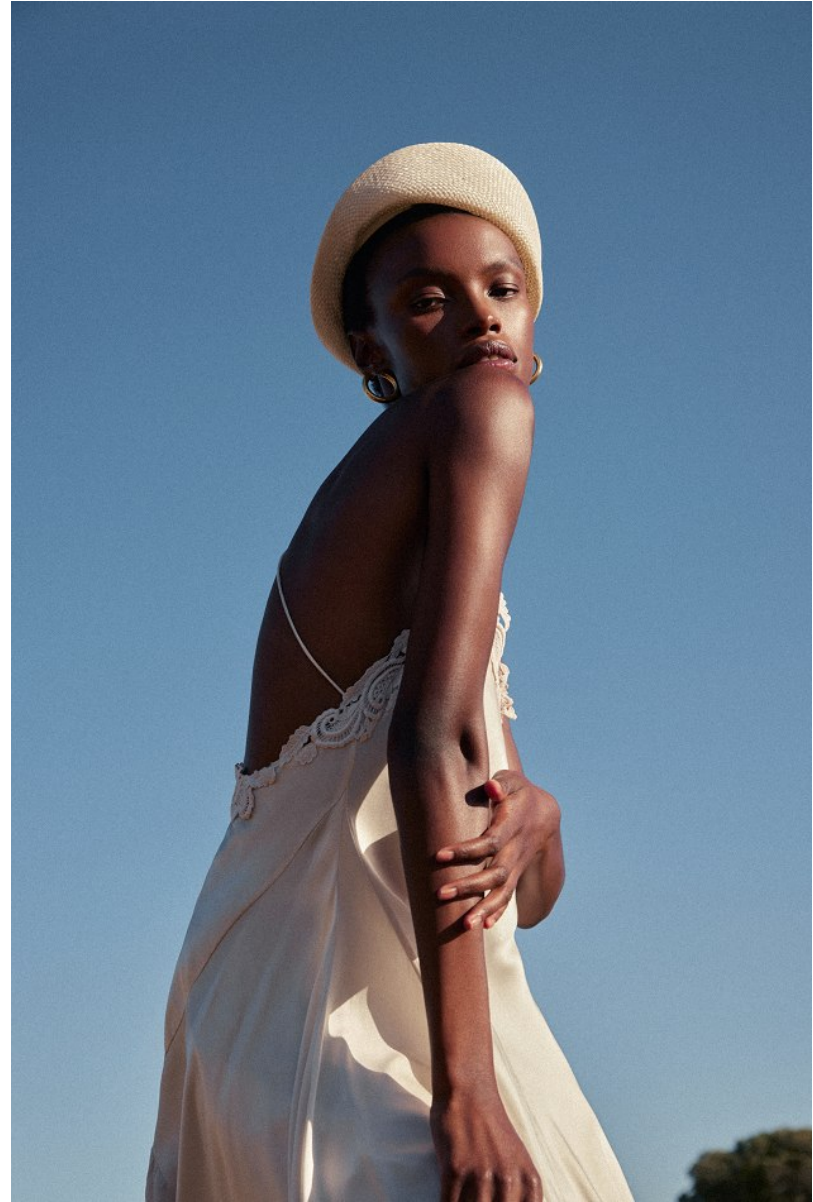

BOSS MODELS

CAPE TOWN

NONDI BEATTIE

Height: 175cm Bust: 80cm Waist: 62cm Hips: 93cm Shoe: 7 UK Hair: Dark Brown Eyes: Brown

BOSS MODELS

CAPE TOWN

NONDI BEATTIE

Height: 175cm Bust: 80cm Waist: 62cm Hips: 93cm Shoe: 7 UK Hair: Dark Brown Eyes: Brown