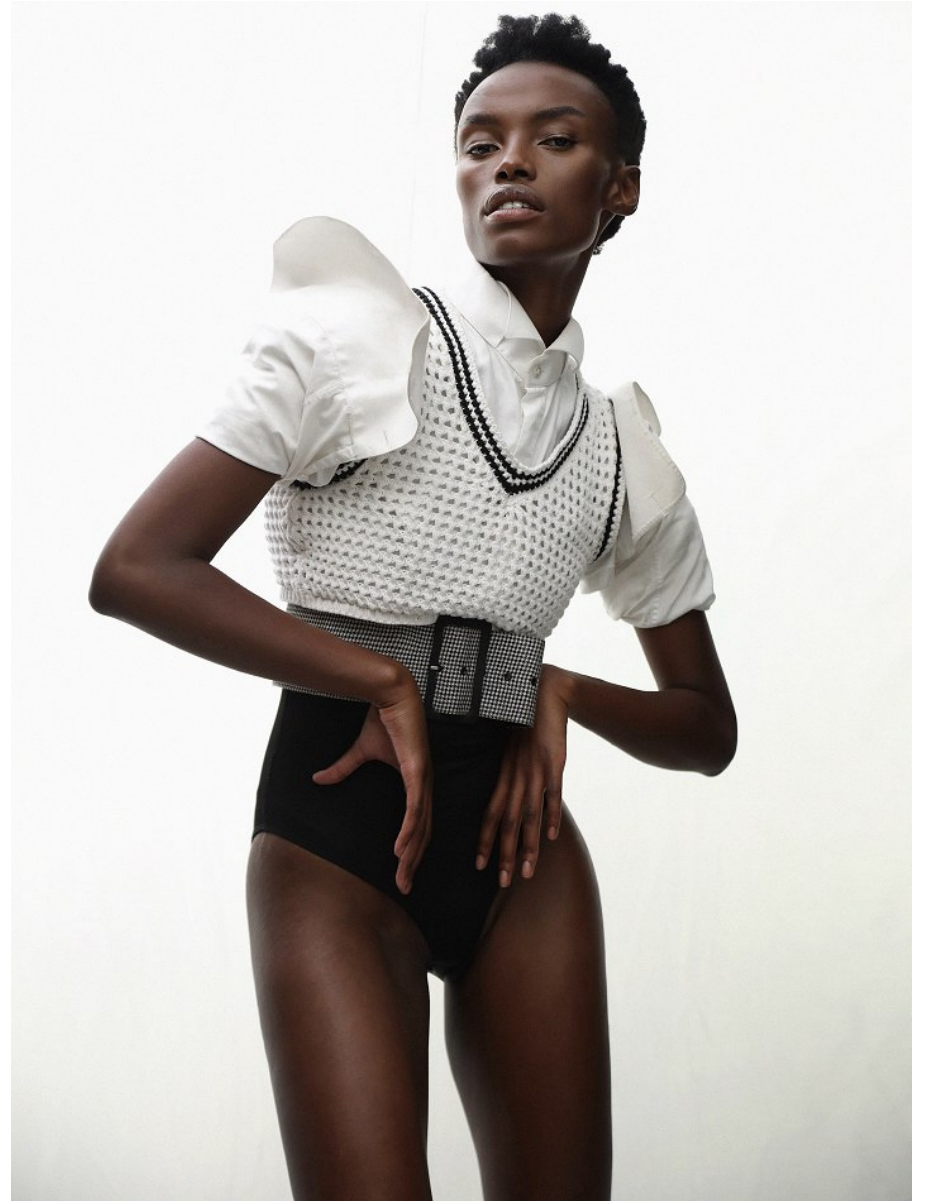

BOSS MODELS

CAPE TOWN

NONDI BEATTIE

Height: 175cm Bust: 81cm Waist: 66cm Hips: 96cm Shoe: 7 UK Hair: Dark Brown Eyes: Brown

BOSS MODELS

CAPE TOWN

NONDI BEATTIE

Height: 175cm Bust: 81cm Waist: 66cm Hips: 96cm Shoe: 7 UK Hair: Dark Brown Eyes: Brown