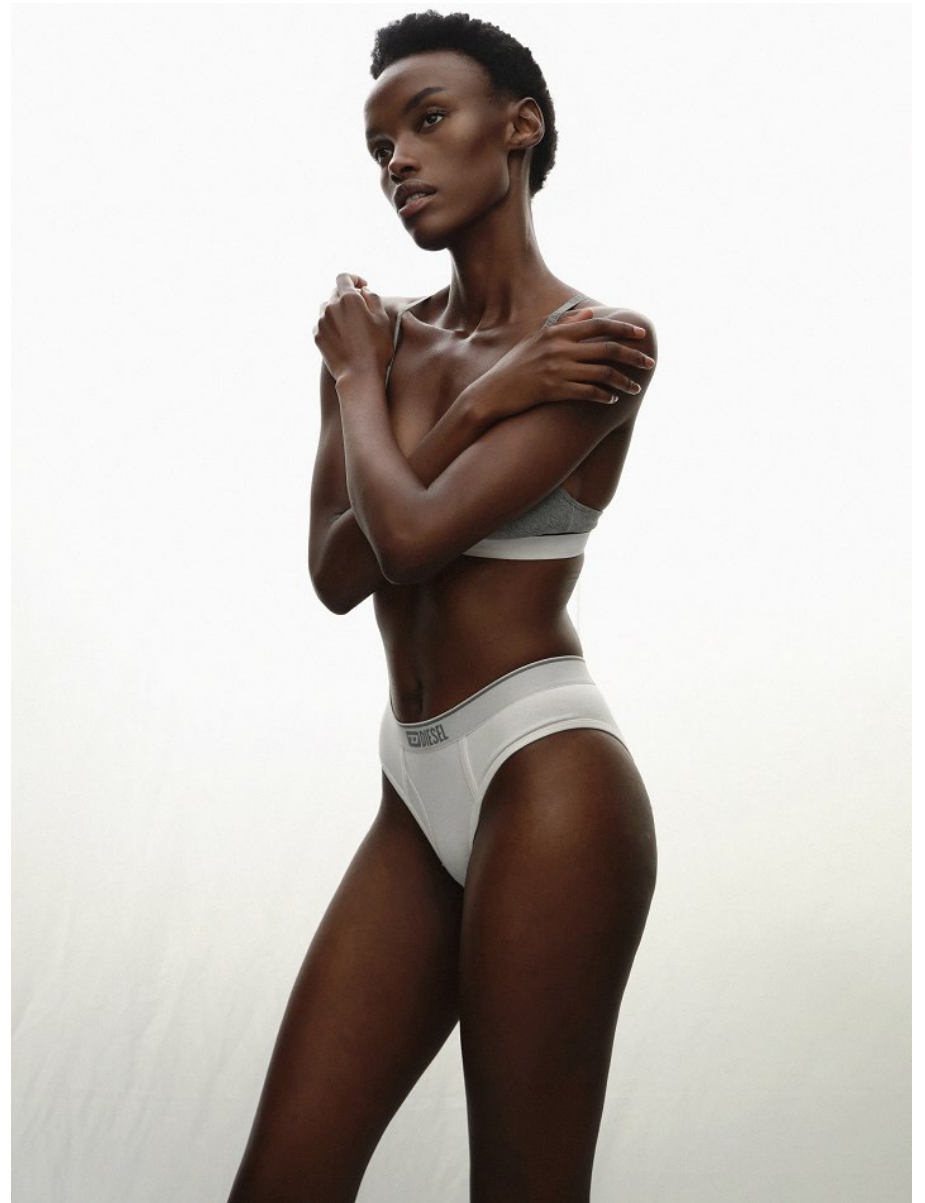

BOSS MODELS

CAPE TOWN

NONDI BEATTIE

Height: 175cm Bust: 80cm Waist: 62cm Hips: 93cm Shoe: 7 UK Hair: Dark Brown Eyes: Brown