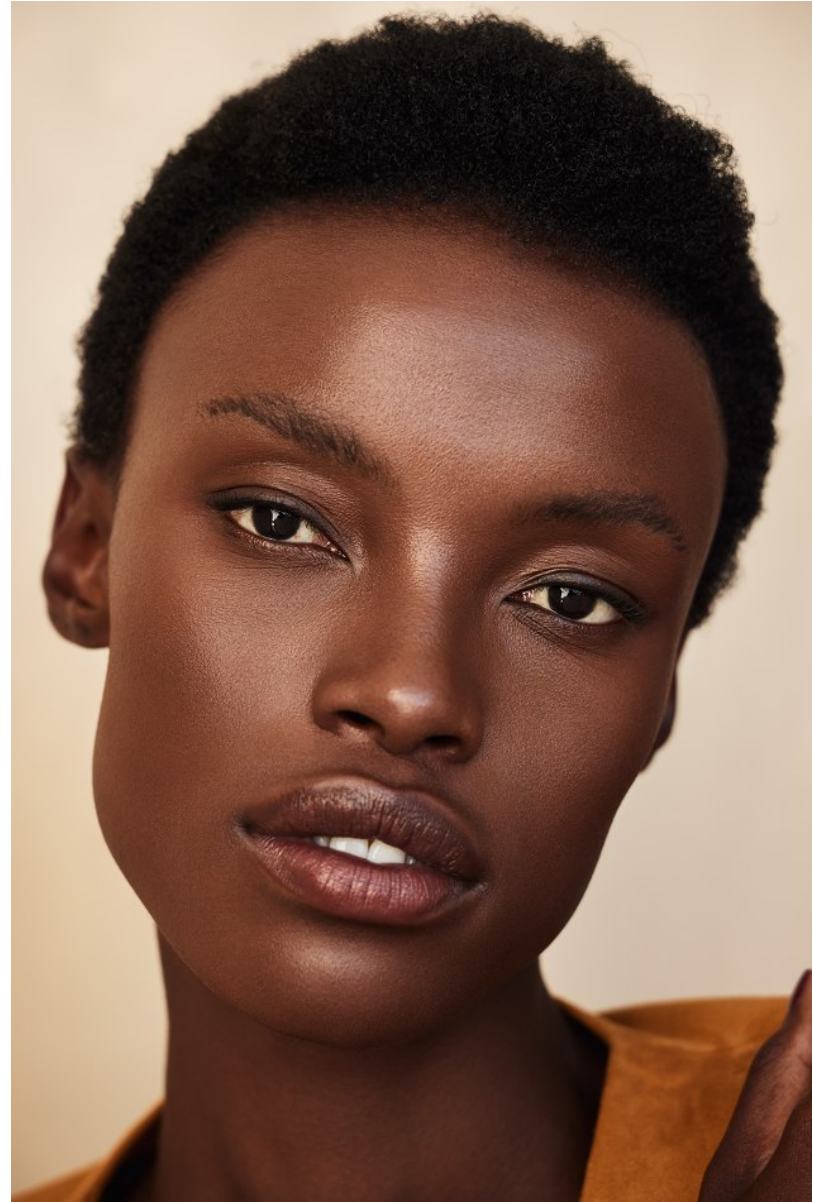

BOSS MODELS

CAPE TOWN

NONDI BEATTIE

Height: 175cm Bust: 81cm Waist: 66cm Hips: 96cm Shoe: 7 UK Hair: Dark Brown Eyes: Brown

BOSS MODELS

CAPE TOWN

NONDI BEATTIE

Height: 175cm Bust: 81cm Waist: 66cm Hips: 96cm Shoe: 7 UK Hair: Dark Brown Eyes: Brown