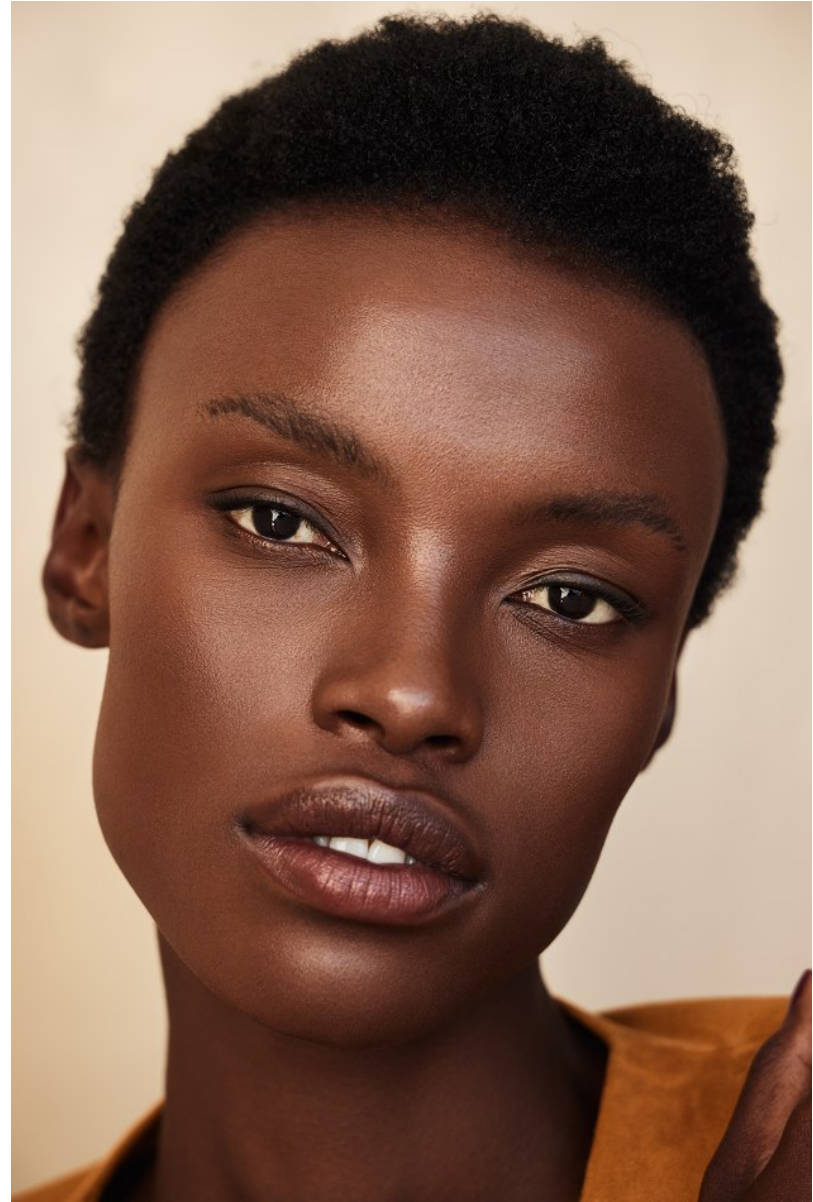

BOSS MODELS

CAPE TOWN

NONDI BEATTIE

Height: 175cm Bust: 80cm Waist: 62cm Hips: 93cm Shoe: 7 UK Hair: Dark Brown Eyes: Brown