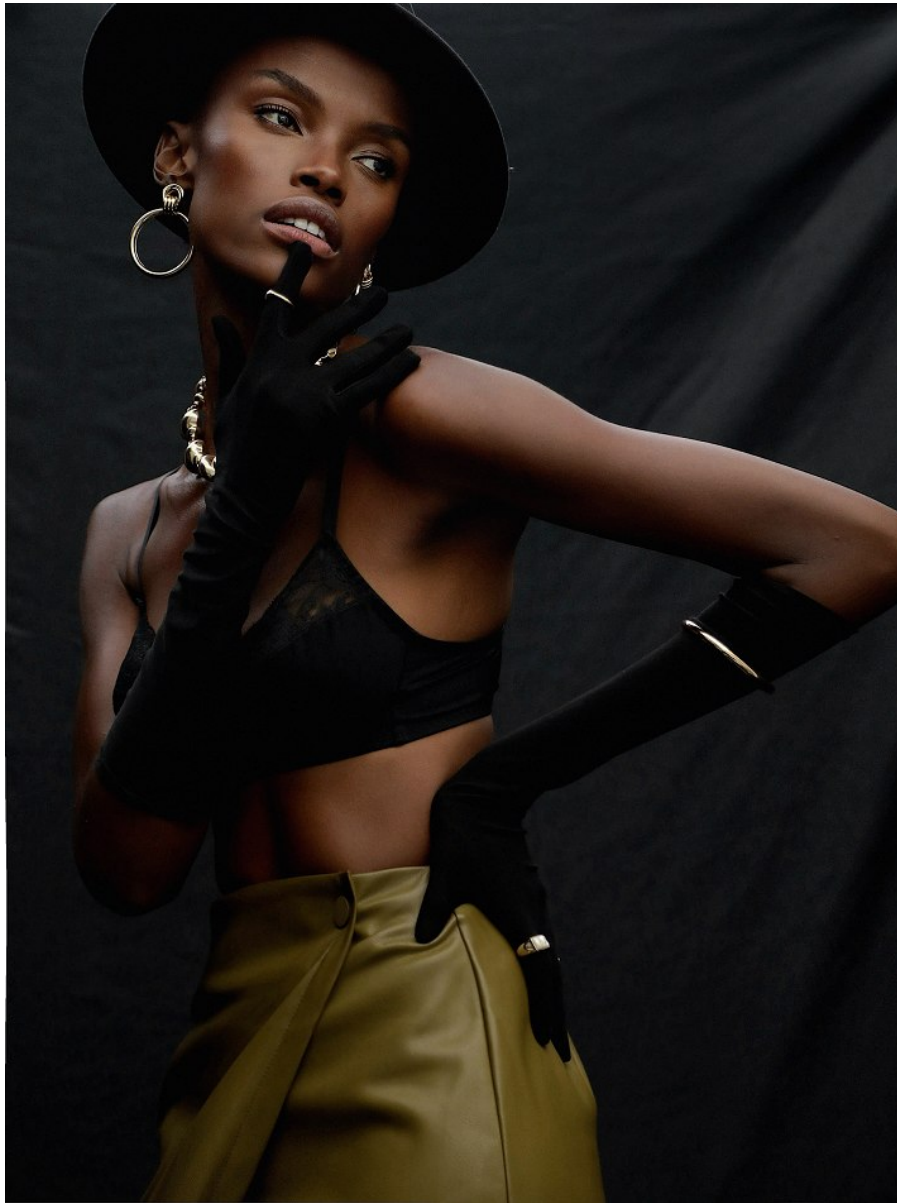

NONDI BEATTIE

BOSS MODELS

CAPE TOWN

VOGUE
ARABIA

Height: 175cm Bust: 80cm Waist: 62cm Hips: 93cm Shoe: 7 UK Hair: Dark Brown Eyes: Brown