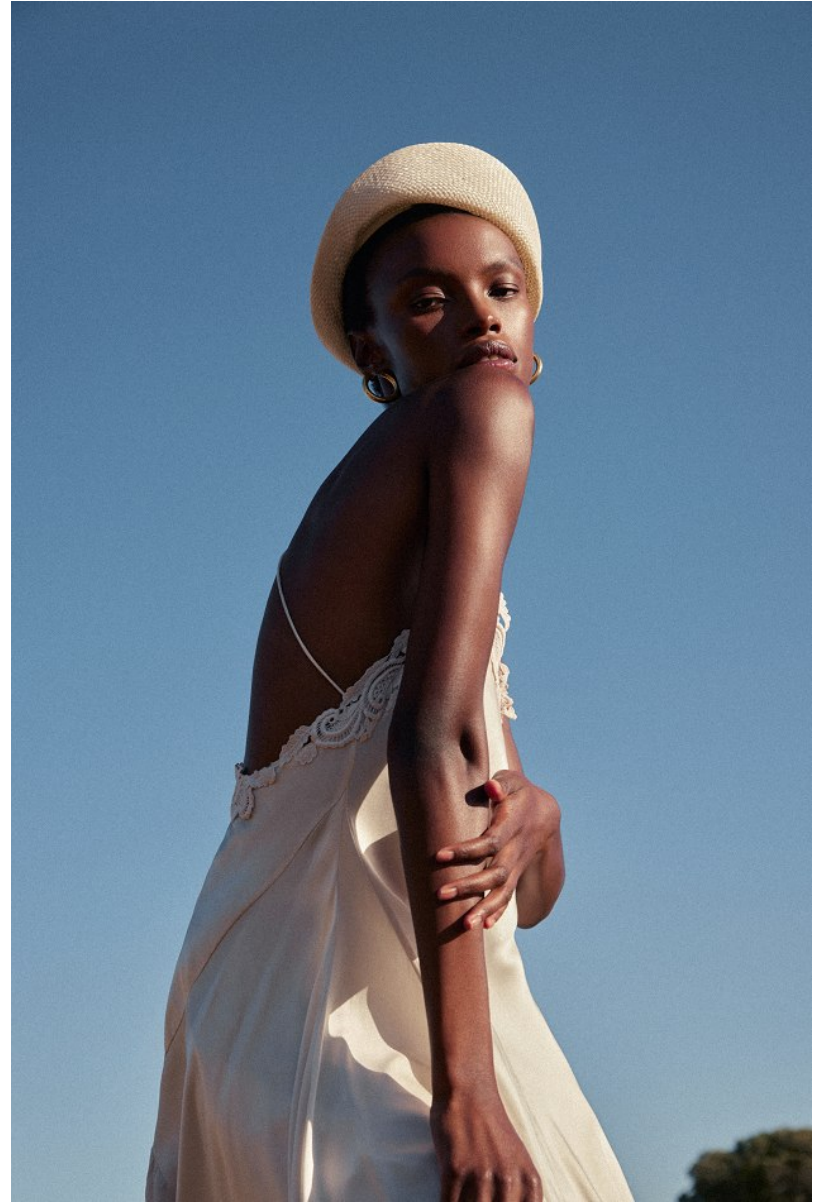

BOSS MODELS

CAPE TOWN

Height: 175cm Bust: 81cm Waist: 66cm Hips: 96cm Shoe: 7 UK Hair: Dark Brown Eyes: Brown