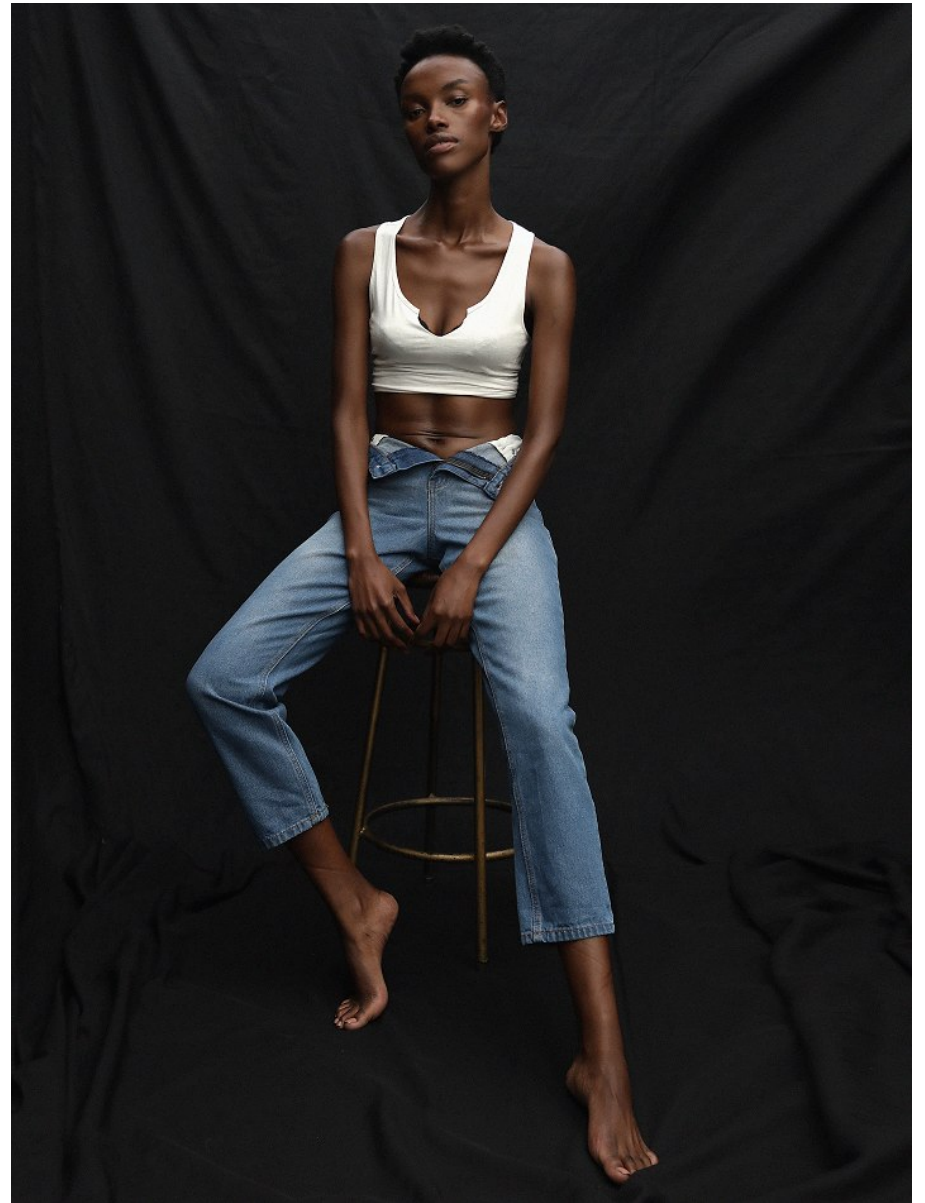

BOSS MODELS

CAPE TOWN

NONDI BEATTIE

Height: 175cm Bust: 81cm Waist: 66cm Hips: 96cm Shoe: 7 UK Hair: Dark Brown Eyes: Brown

BOSS MODELS

CAPE TOWN

NONDI BEATTIE

Height: 175cm Bust: 81cm Waist: 66cm Hips: 96cm Shoe: 7 UK Hair: Dark Brown Eyes: Brown