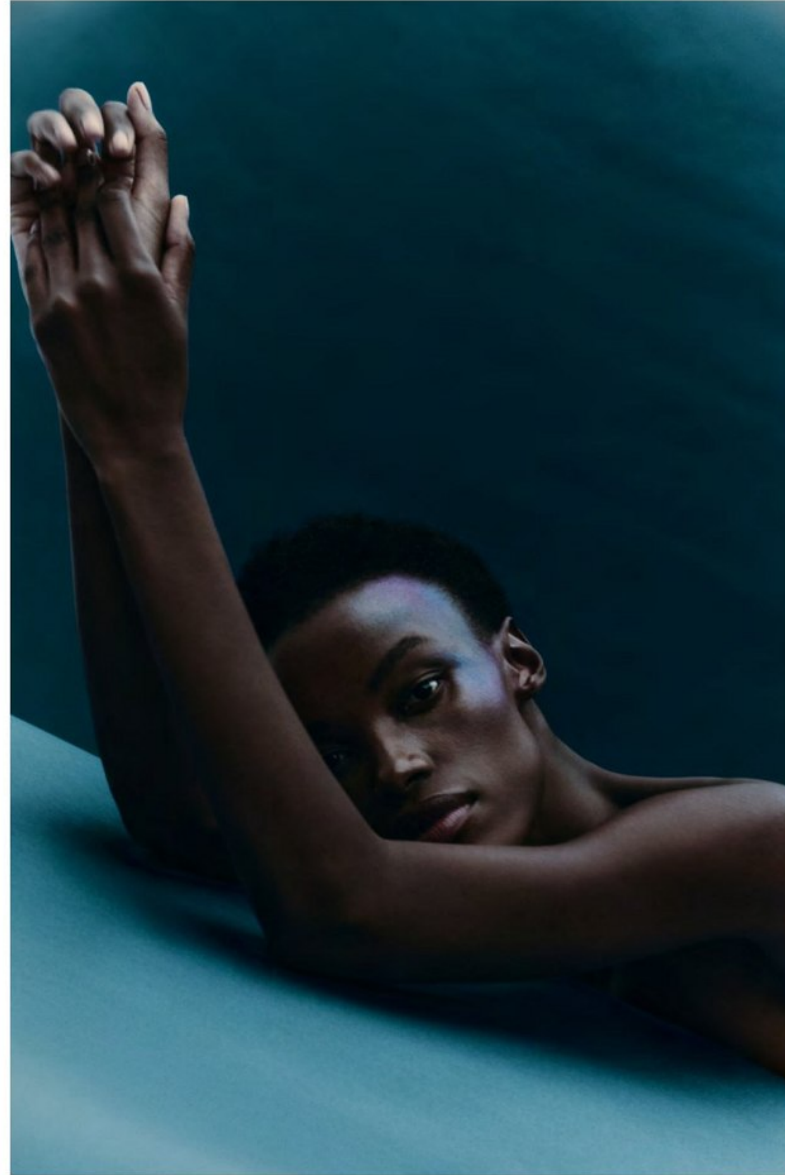

NONDI BEATTIE

BOSS MODELS

CAPE TOWN

Height: 175cm Bust: 81cm Waist: 66cm Hips: 96cm Shoe: 7 UK Hair: Dark Brown Eyes: Brown