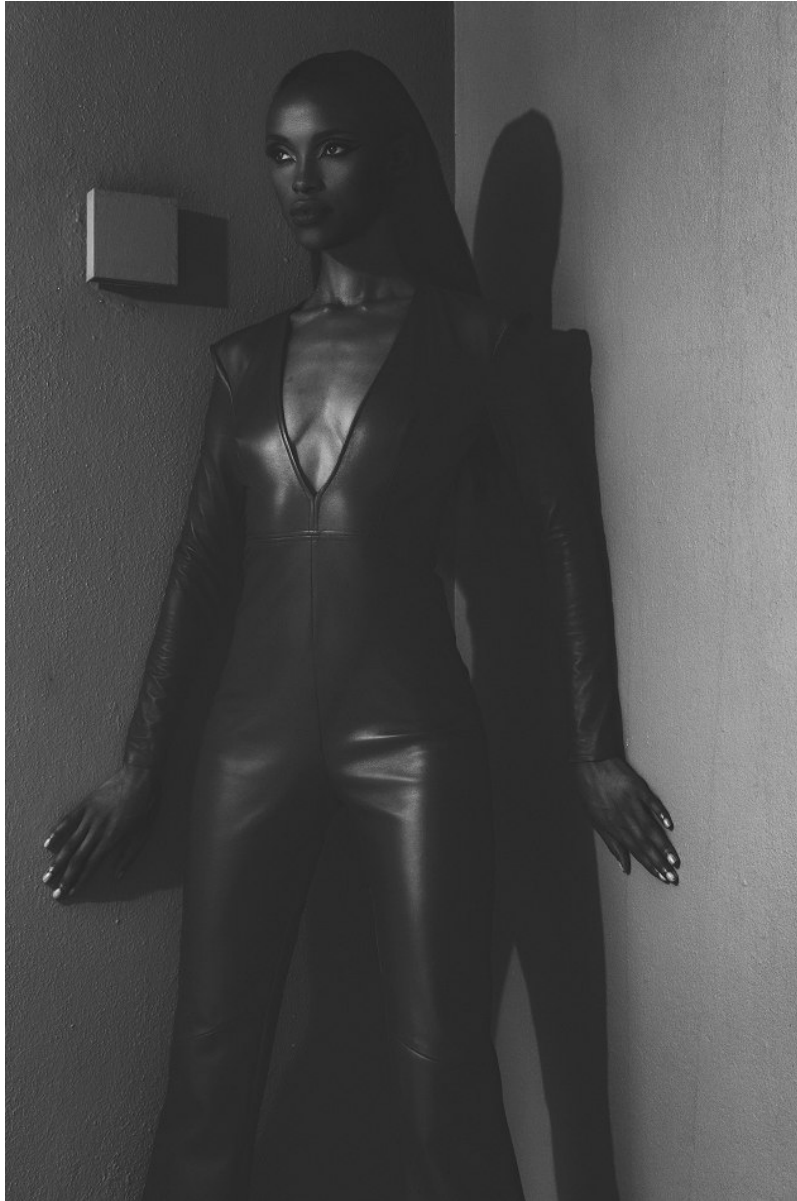

NONDI BEATTIE

BOSS MODELS

CAPE TOWN

NONDI BEATTIE

Height: 175cm Bust: 80cm Waist: 62cm Hips: 93cm Shoe: 7 UK Hair: Dark Brown Eyes: Brown