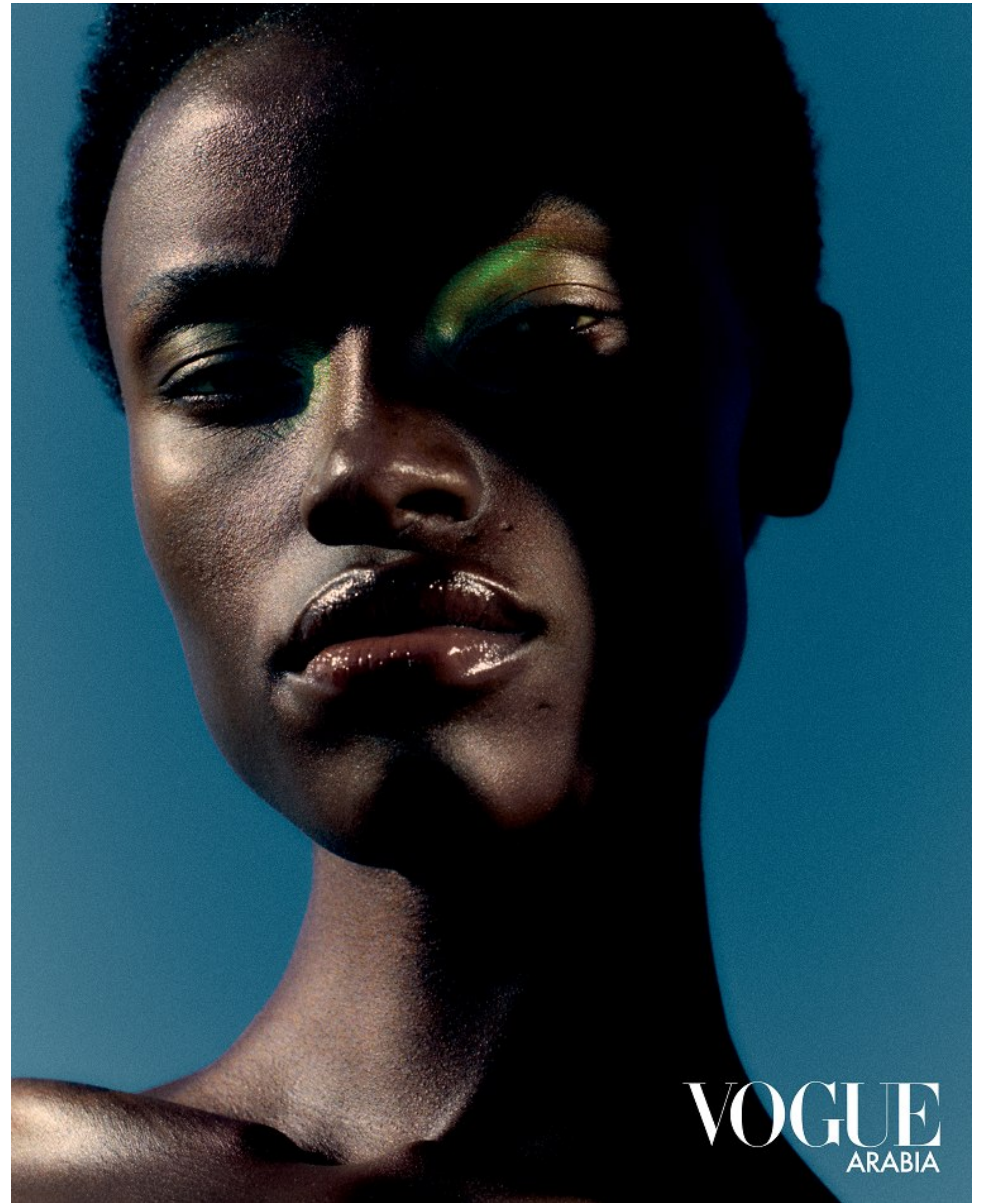

BOSS MODELS

CAPE TOWN

VOGUE
ARABIA

Height: 175cm Bust: 81cm Waist: 66cm Hips: 96cm Shoe: 7 UK Hair: Dark Brown Eyes: Brown