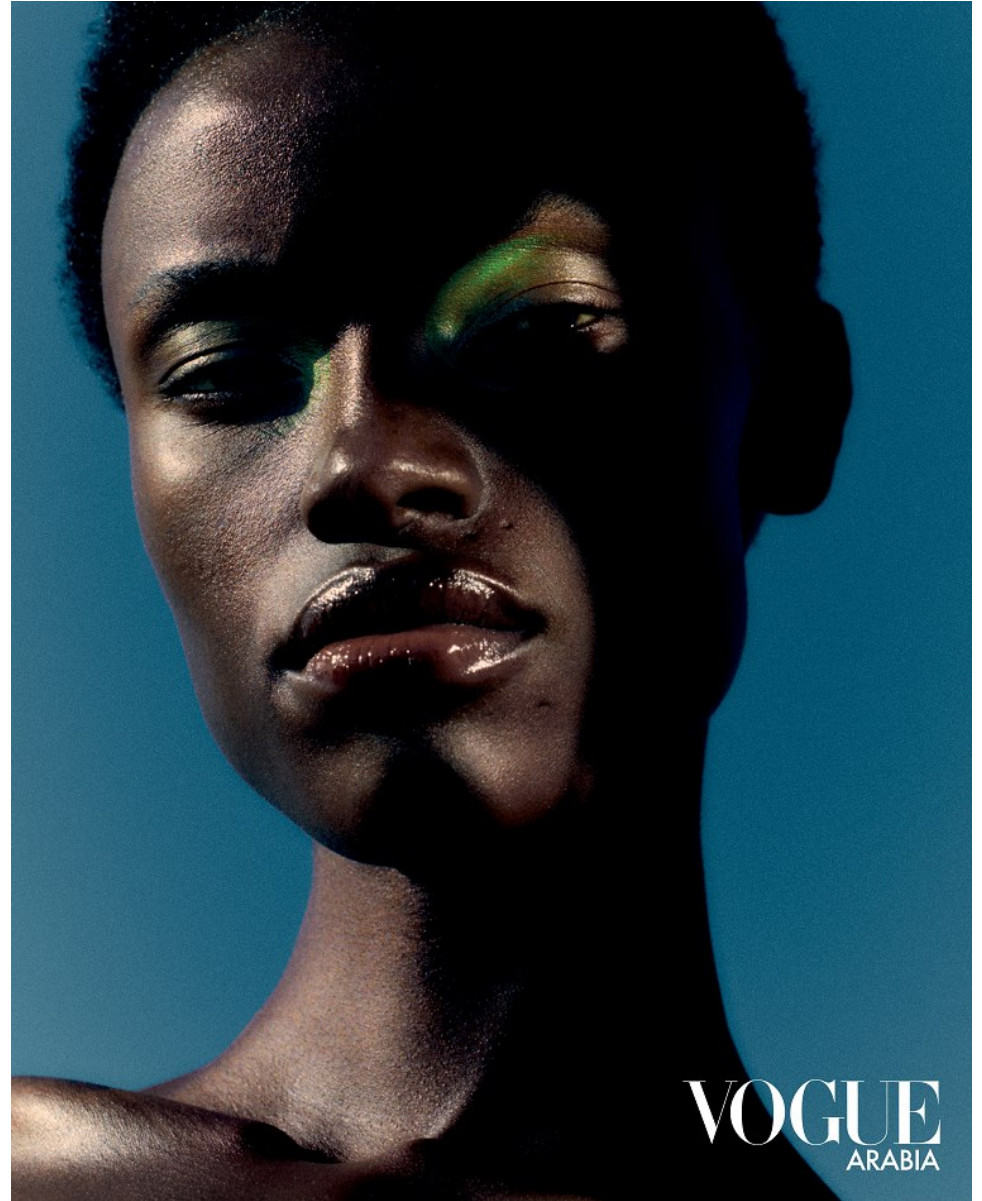

BOSS MODELS

CAPE TOWN

NONDI BEATTIE

Height: 175cm Bust: 80cm Waist: 62cm Hips: 93cm Shoe: 7 UK Hair: Dark Brown Eyes: Brown