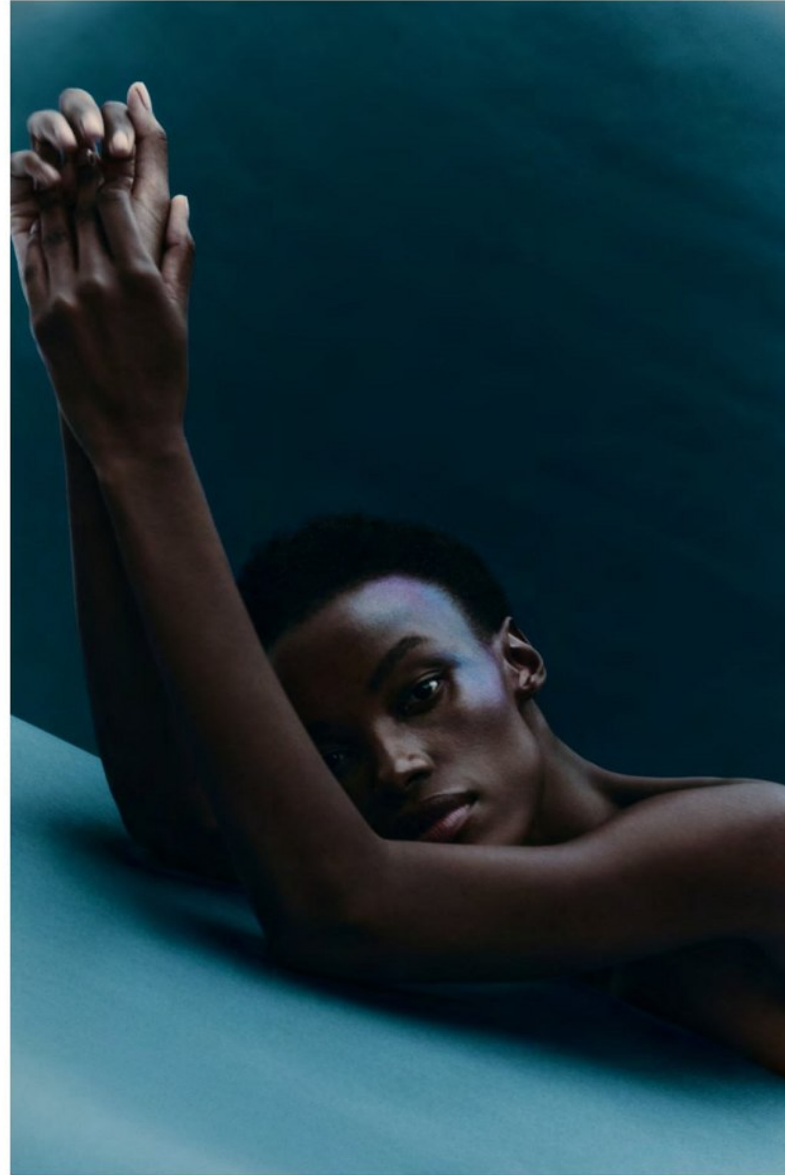

BOSS MODELS

CAPE TOWN

NONDI BEATTIE

Height: 175cm Bust: 80cm Waist: 62cm Hips: 93cm Shoe: 7 UK Hair: Dark Brown Eyes: Brown

BOSS MODELS

CAPE TOWN

NONDI BEATTIE

Height: 175cm Bust: 80cm Waist: 62cm Hips: 93cm Shoe: 7 UK Hair: Dark Brown Eyes: Brown