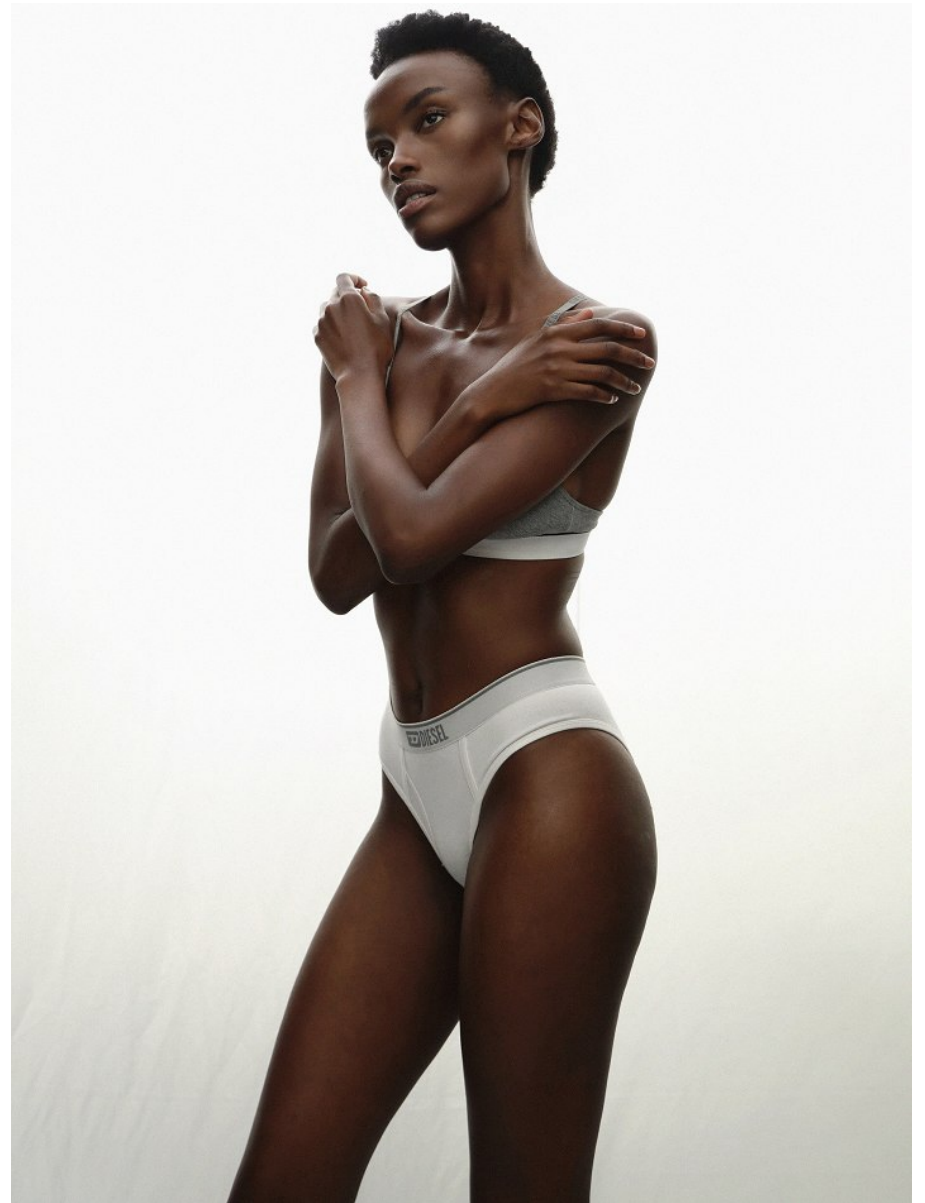

BOSS MODELS

CAPE TOWN

Height: 175cm Bust: 80cm Waist: 62cm Hips: 93cm Shoe: 7 UK Hair: Dark Brown Eyes: Brown