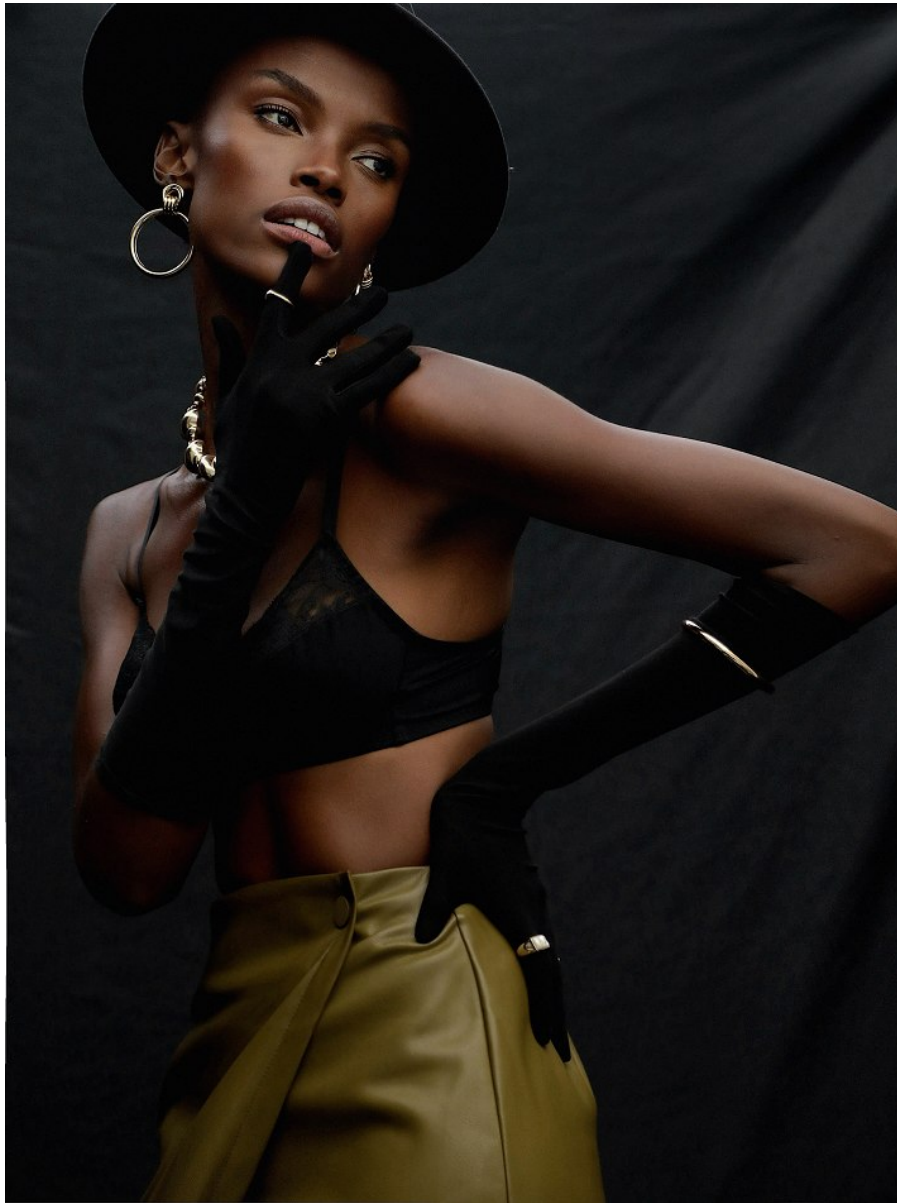

BOSS MODELS

CAPE TOWN

NONDI BEATTIE

Height: 175cm Bust: 81cm Waist: 66cm Hips: 96cm Shoe: 7 UK Hair: Dark Brown Eyes: Brown

BOSS MODELS

CAPE TOWN

VOGUE
ARABIA

NONDI BEATTIE