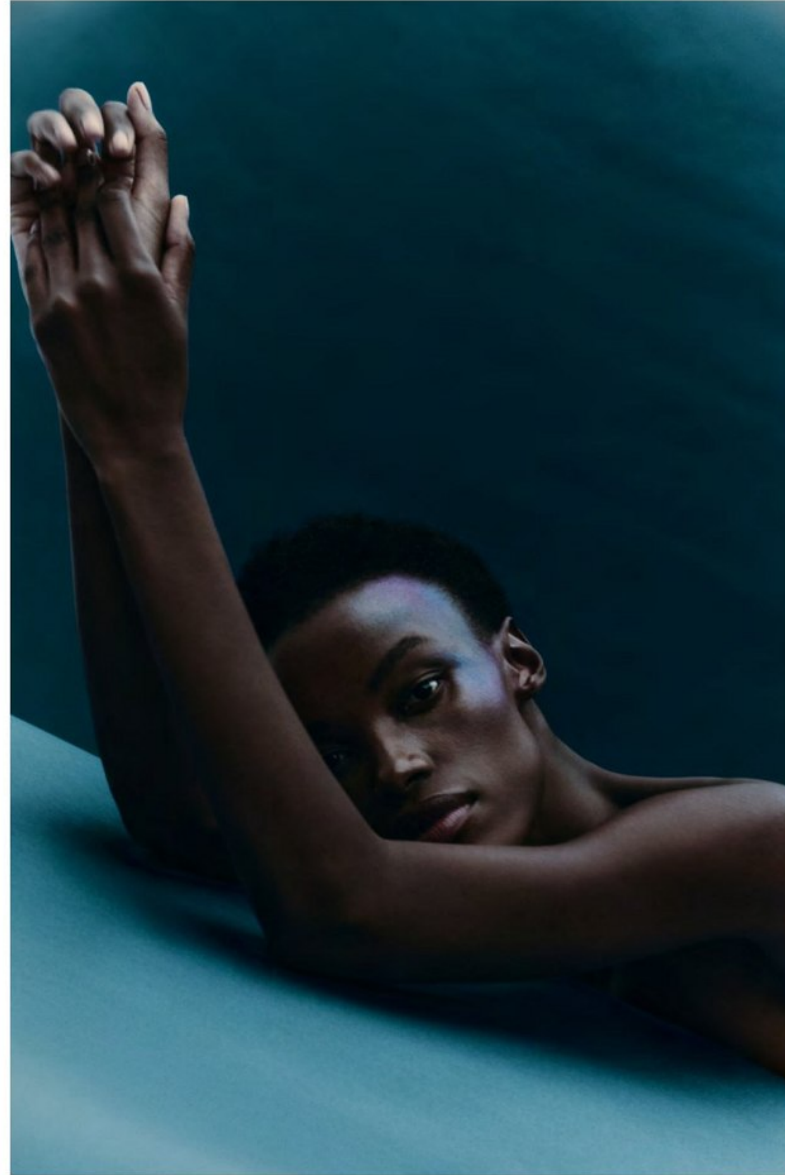

NONDI BEATTIE

BOSS MODELS

CAPE TOWN

Height: 175cm Bust: 80cm Waist: 62cm Hips: 93cm Shoe: 7 UK Hair: Dark Brown Eyes: Brown