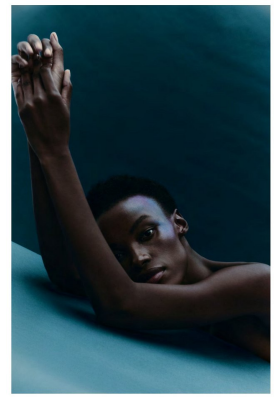

# BOSS MODELS

CAPE TOWN

## NONDI BEATTIE

Height: 175cm Bust: 80cm Waist: 62cm Hips: 93cm Shoe: 7 UK Hair: Dark Brown Eyes: Brown