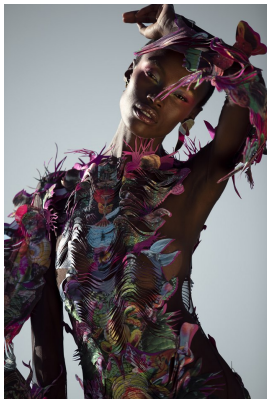

BOSS MODELS

CAPE TOWN

NONDI BEATTIE

Height: 175cm Bust: 80cm Waist: 62cm Hips: 93cm Shoe: 7 UK Hair: Dark Brown Eyes: Brown