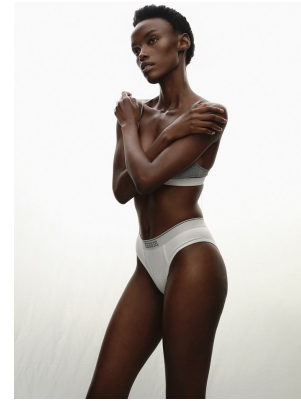

# BOSS MODELS

CAPE TOWN

NONDI BEATTIE

Height: 175cm Bust: 80cm Waist: 63cm Hips: 92cm Shoe: 7 UK Hair: Dark Brown Eyes: Brown

# BOSS MODELS

CAPE TOWN

## NONDI BEATTIE

Height: 175cm Bust: 80cm Waist: 63cm Hips: 92cm Shoe: 7 UK Hair: Dark Brown Eyes: Brown