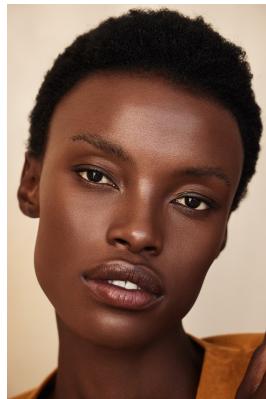

# BOSS MODELS

CAPE TOWN

## NONDI BEATTIE

Height: 175cm Bust: 81cm Waist: 66cm Hips: 96cm Shoe: 7 UK Hair: Dark Brown Eyes: Brown