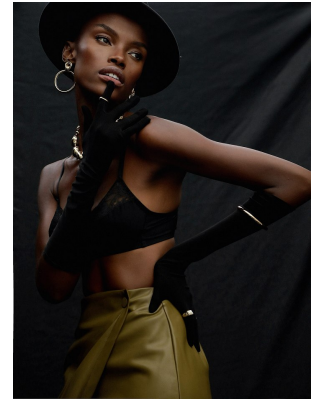

BOSS MODELS

CAPE TOWN

NONDI BEATTIE

Height: 175cm Bust: 80cm Waist: 62cm Hips: 93cm Shoe: 7 UK Hair: Dark Brown Eyes: Brown

BOSS MODELS

CAPE TOWN

NONDI BEATTIE

Height: 175cm Bust: 80cm Waist: 62cm Hips: 93cm Shoe: 7 UK Hair: Dark Brown Eyes: Brown