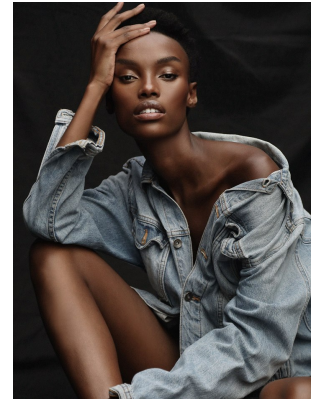

BOSS MODELS

CAPE TOWN

NONDI BEATTIE

Height: 175cm Bust: 80cm Waist: 62cm Hips: 93cm Shoe: 7 UK Hair: Dark Brown Eyes: Brown

BOSS MODELS

CAPE TOWN

NONDI BEATTIE

Height: 175cm Bust: 80cm Waist: 62cm Hips: 93cm Shoe: 7 UK Hair: Dark Brown Eyes: Brown