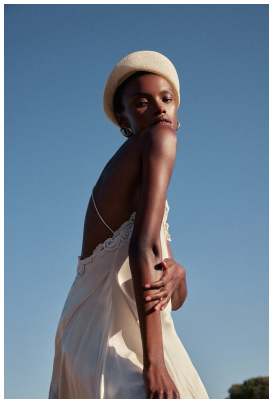

# BOSS MODELS

CAPE TOWN

## NONDI BEATTIE

Height: 175cm Bust: 81cm Waist: 66cm Hips: 96cm Shoe: 7 UK Hair: Dark Brown Eyes: Brown