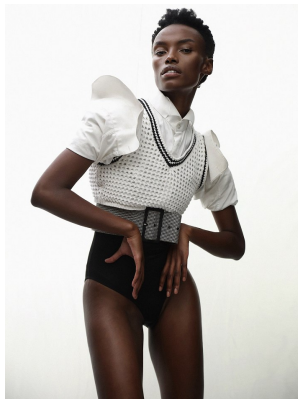

# BOSS MODELS

CAPE TOWN

NONDI BEATTIE

Height: 175cm Bust: 80cm Waist: 63cm Hips: 92cm Shoe: 7 UK Hair: Dark Brown Eyes: Brown

# BOSS MODELS

CAPE TOWN

## NONDI BEATTIE

Height: 175cm Bust: 80cm Waist: 63cm Hips: 92cm Shoe: 7 UK Hair: Dark Brown Eyes: Brown