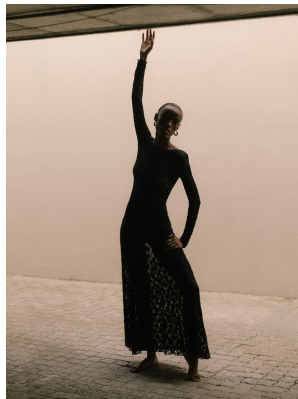

# BOSS MODELS

CAPE TOWN

NONDI BEATTIE

Height: 175cm Bust: 80cm Waist: 63cm Hips: 92cm Shoe: 7 UK Hair: Dark Brown Eyes: Brown

# BOSS MODELS

CAPE TOWN

## NONDI BEATTIE

Height: 175cm Bust: 80cm Waist: 63cm Hips: 92cm Shoe: 7 UK Hair: Dark Brown Eyes: Brown