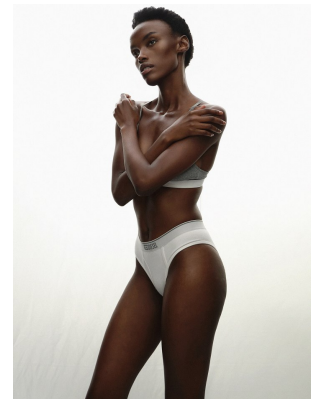

BOSS MODELS

CAPE TOWN

NONDI BEATTIE

Height: 175cm Bust: 80cm Waist: 62cm Hips: 93cm Shoe: 7 UK Hair: Dark Brown Eyes: Brown

BOSS MODELS

CAPE TOWN

NONDI BEATTIE

Height: 175cm Bust: 80cm Waist: 62cm Hips: 93cm Shoe: 7 UK Hair: Dark Brown Eyes: Brown