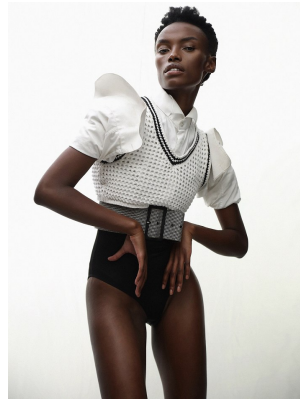

BOSS MODELS

CAPE TOWN

NONDI BEATTIE

Height: 175cm Bust: 80cm Waist: 62cm Hips: 93cm Shoe: 7 UK Hair: Dark Brown Eyes: Brown

BOSS MODELS

CAPE TOWN

NONDI BEATTIE

Height: 175cm Bust: 80cm Waist: 62cm Hips: 93cm Shoe: 7 UK Hair: Dark Brown Eyes: Brown