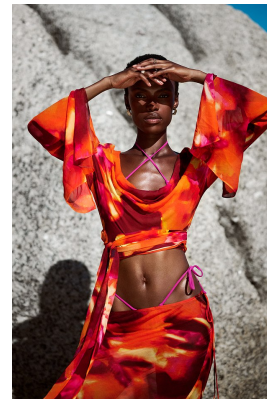

# BOSS MODELS

CAPE TOWN

## NONDI BEATTIE

Height: 175cm Bust: 81cm Waist: 66cm Hips: 96cm Shoe: 7 UK Hair: Dark Brown Eyes: Brown