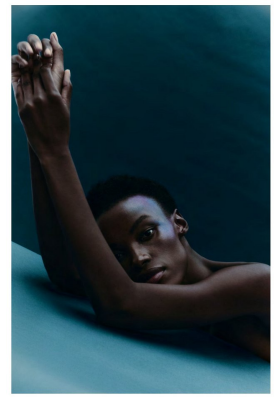

# BOSS MODELS

CAPE TOWN

## NONDI BEATTIE

Height: 175cm Bust: 81cm Waist: 66cm Hips: 96cm Shoe: 7 UK Hair: Dark Brown Eyes: Brown