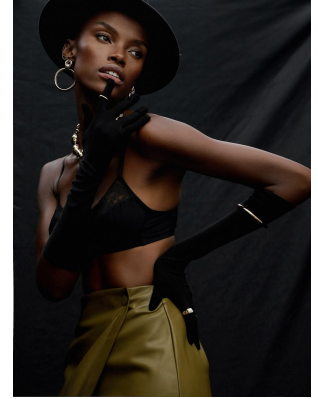

BOSS MODELS

CAPE TOWN

NONDI BEATTIE

Height: 175cm Bust: 80cm Waist: 62cm Hips: 93cm Shoe: 7 UK Hair: Dark Brown Eyes: Brown

BOSS MODELS

CAPE TOWN

NONDI BEATTIE

Height: 175cm Bust: 80cm Waist: 62cm Hips: 93cm Shoe: 7 UK Hair: Dark Brown Eyes: Brown