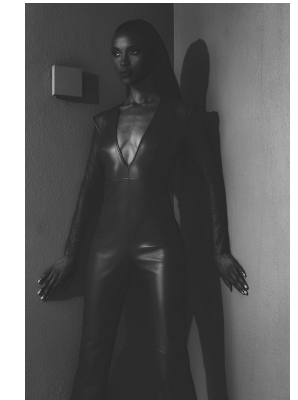

BOSS MODELS

CAPE TOWN

NONDI BEATTIE

Height: 175cm Bust: 80cm Waist: 63cm Hips: 92cm Shoe: 7 UK Hair: Dark Brown Eyes: Brown