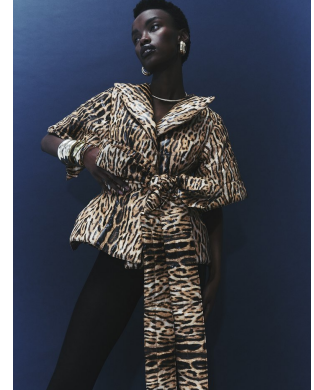

# BOSS MODELS

CAPE TOWN

## NONDI BEATTIE

Height: 175cm Bust: 81cm Waist: 66cm Hips: 96cm Shoe: 7 UK Hair: Dark Brown Eyes: Brown