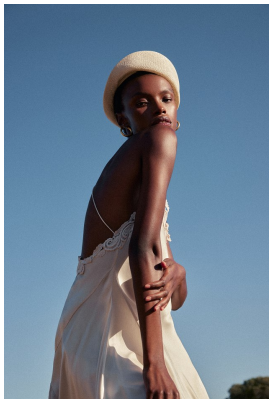

# BOSS MODELS

CAPE TOWN

## NONDI BEATTIE

Height: 175cm Bust: 80cm Waist: 62cm Hips: 93cm Shoe: 7 UK Hair: Dark Brown Eyes: Brown