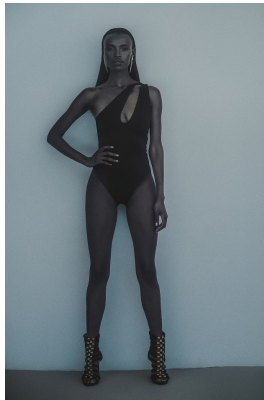

BOSS MODELS

CAPE TOWN

NONDI BEATTIE

Height: 175cm Bust: 80cm Waist: 62cm Hips: 93cm Shoe: 7 UK Hair: Dark Brown Eyes: Brown

BOSS MODELS

CAPE TOWN

NONDI BEATTIE

Height: 175cm Bust: 80cm Waist: 62cm Hips: 93cm Shoe: 7 UK Hair: Dark Brown Eyes: Brown