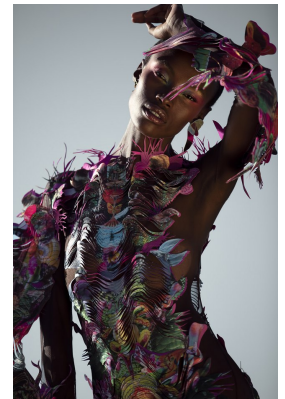

BOSS MODELS

CAPE TOWN

NONDI BEATTIE

Height: 175cm Bust: 80cm Waist: 62cm Hips: 93cm Shoe: 7 UK Hair: Dark Brown Eyes: Brown

BOSS MODELS

CAPE TOWN

NONDI BEATTIE

Height: 175cm Bust: 80cm Waist: 62cm Hips: 93cm Shoe: 7 UK Hair: Dark Brown Eyes: Brown