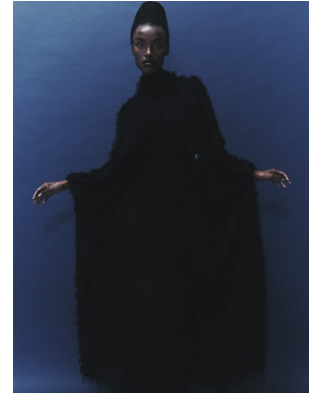

# BOSS MODELS

CAPE TOWN

NONDI BEATTIE

Height: 175cm Bust: 80cm Waist: 63cm Hips: 92cm Shoe: 7 UK Hair: Dark Brown Eyes: Brown

# BOSS MODELS

CAPE TOWN

## NONDI BEATTIE

Height: 175cm Bust: 80cm Waist: 63cm Hips: 92cm Shoe: 7 UK Hair: Dark Brown Eyes: Brown