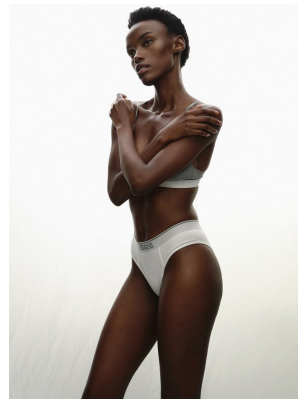

# BOSS MODELS

CAPE TOWN

## NONDI BEATTIE

Height: 175cm Bust: 80cm Waist: 62cm Hips: 93cm Shoe: 7 UK Hair: Dark Brown Eyes: Brown