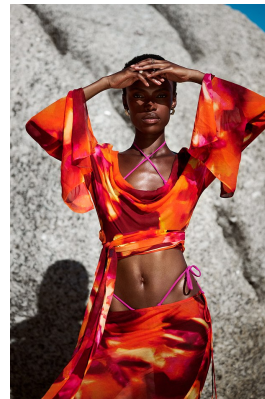

# BOSS MODELS

CAPE TOWN

## NONDI BEATTIE

Height: 175cm Bust: 80cm Waist: 62cm Hips: 93cm Shoe: 7 UK Hair: Dark Brown Eyes: Brown