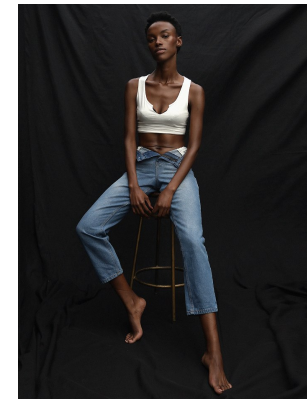

# BOSS MODELS

CAPE TOWN

NONDI BEATTIE

Height: 175cm Bust: 80cm Waist: 63cm Hips: 92cm Shoe: 7 UK Hair: Dark Brown Eyes: Brown

# BOSS MODELS

CAPE TOWN

## NONDI BEATTIE

Height: 175cm Bust: 80cm Waist: 63cm Hips: 92cm Shoe: 7 UK Hair: Dark Brown Eyes: Brown