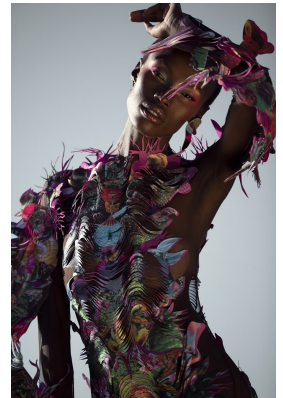

BOSS MODELS

CAPE TOWN

NONDI BEATTIE

Height: 175cm Bust: 80cm Waist: 62cm Hips: 93cm Shoe: 7 UK Hair: Dark Brown Eyes: Brown

BOSS MODELS

CAPE TOWN

NONDI BEATTIE

Height: 175cm Bust: 80cm Waist: 62cm Hips: 93cm Shoe: 7 UK Hair: Dark Brown Eyes: Brown