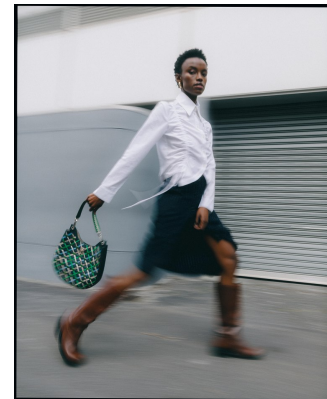

# BOSS MODELS

CAPE TOWN

## NONDI BEATTIE

Height: 175cm Bust: 81cm Waist: 66cm Hips: 96cm Shoe: 7 UK Hair: Dark Brown Eyes: Brown