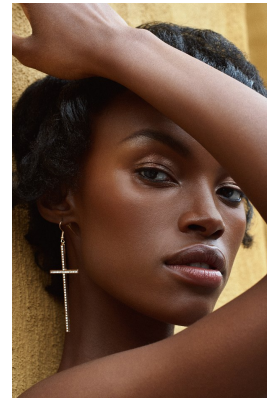

# BOSS MODELS

CAPE TOWN

## NONDI BEATTIE

Height: 175cm Bust: 81cm Waist: 66cm Hips: 96cm Shoe: 7 UK Hair: Dark Brown Eyes: Brown