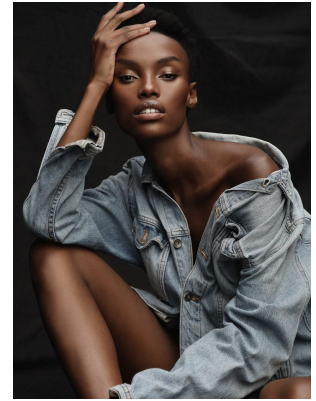

# BOSS MODELS

CAPE TOWN

## NONDI BEATTIE

Height: 175cm Bust: 81cm Waist: 66cm Hips: 96cm Shoe: 7 UK Hair: Dark Brown Eyes: Brown