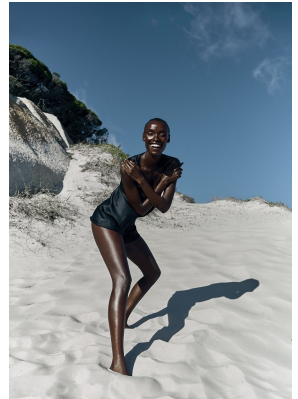

# BOSS MODELS

CAPE TOWN

NONDI BEATTIE

Height: 175cm Bust: 80cm Waist: 63cm Hips: 92cm Shoe: 7 UK Hair: Dark Brown Eyes: Brown

# BOSS MODELS

CAPE TOWN

## NONDI BEATTIE

Height: 175cm Bust: 80cm Waist: 63cm Hips: 92cm Shoe: 7 UK Hair: Dark Brown Eyes: Brown