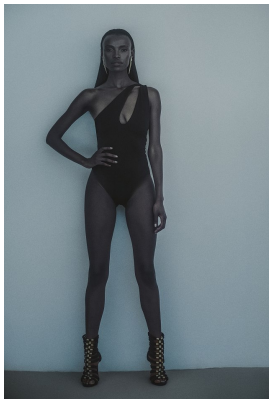

# BOSS MODELS

CAPE TOWN

NONDI BEATTIE

Height: 175cm Bust: 80cm Waist: 63cm Hips: 92cm Shoe: 7 UK Hair: Dark Brown Eyes: Brown

# BOSS MODELS

CAPE TOWN

## NONDI BEATTIE

Height: 175cm Bust: 80cm Waist: 63cm Hips: 92cm Shoe: 7 UK Hair: Dark Brown Eyes: Brown