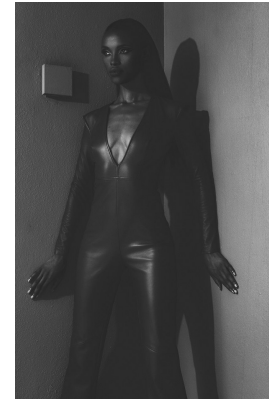

BOSS MODELS

CAPE TOWN

NONDI BEATTIE

Height: 175cm Bust: 80cm Waist: 62cm Hips: 93cm Shoe: 7 UK Hair: Dark Brown Eyes: Brown

BOSS MODELS

CAPE TOWN

NONDI BEATTIE

Height: 175cm Bust: 80cm Waist: 62cm Hips: 93cm Shoe: 7 UK Hair: Dark Brown Eyes: Brown