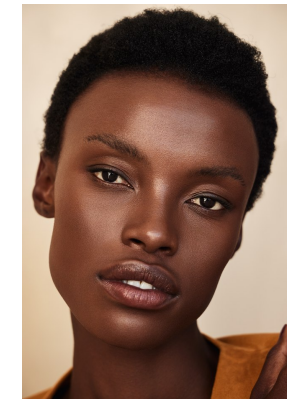

# BOSS MODELS

CAPE TOWN

## NONDI BEATTIE

Height: 175cm Bust: 80cm Waist: 62cm Hips: 93cm Shoe: 7 UK Hair: Dark Brown Eyes: Brown