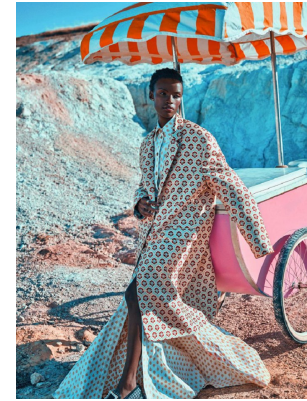

BOSS MODELS

CAPE TOWN

NONDI BEATTIE

Height: 175cm Bust: 80cm Waist: 62cm Hips: 93cm Shoe: 7 UK Hair: Dark Brown Eyes: Brown

BOSS MODELS

CAPE TOWN

NONDI BEATTIE

Height: 175cm Bust: 80cm Waist: 62cm Hips: 93cm Shoe: 7 UK Hair: Dark Brown Eyes: Brown