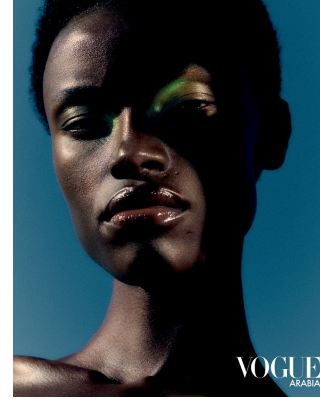

# BOSS MODELS

CAPE TOWN

## NONDI BEATTIE

Height: 175cm Bust: 81cm Waist: 66cm Hips: 96cm Shoe: 7 UK Hair: Dark Brown Eyes: Brown