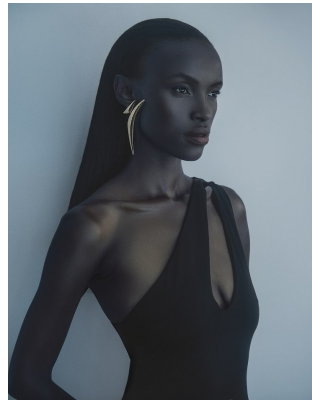

# BOSS MODELS

CAPE TOWN

NONDI BEATTIE

Height: 175cm Bust: 80cm Waist: 63cm Hips: 92cm Shoe: 7 UK Hair: Dark Brown Eyes: Brown

# BOSS MODELS

CAPE TOWN

## NONDI BEATTIE

Height: 175cm Bust: 80cm Waist: 63cm Hips: 92cm Shoe: 7 UK Hair: Dark Brown Eyes: Brown