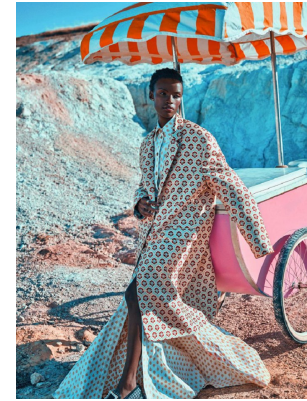

# BOSS MODELS

CAPE TOWN

## NONDI BEATTIE

Height: 175cm Bust: 81cm Waist: 66cm Hips: 96cm Shoe: 7 UK Hair: Dark Brown Eyes: Brown