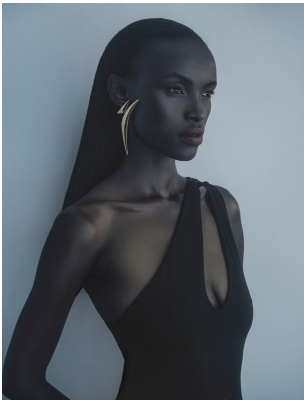

BOSS MODELS

CAPE TOWN

NONDI BEATTIE

Height: 175cm Bust: 80cm Waist: 62cm Hips: 93cm Shoe: 7 UK Hair: Dark Brown Eyes: Brown

BOSS MODELS

CAPE TOWN

NONDI BEATTIE

Height: 175cm Bust: 80cm Waist: 62cm Hips: 93cm Shoe: 7 UK Hair: Dark Brown Eyes: Brown