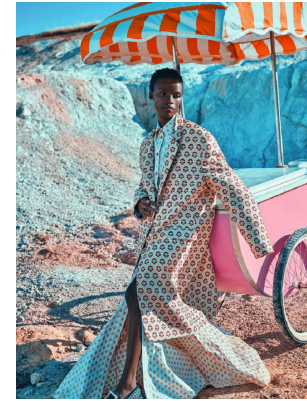

# BOSS MODELS

CAPE TOWN

NONDI BEATTIE

Height: 175cm Bust: 80cm Waist: 63cm Hips: 92cm Shoe: 7 UK Hair: Dark Brown Eyes: Brown

# BOSS MODELS

CAPE TOWN

## NONDI BEATTIE

Height: 175cm Bust: 80cm Waist: 63cm Hips: 92cm Shoe: 7 UK Hair: Dark Brown Eyes: Brown