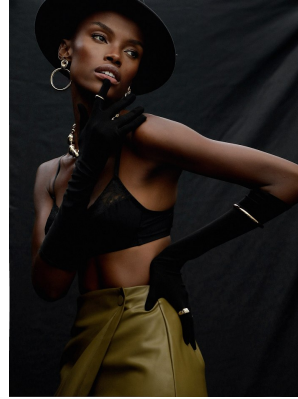

# BOSS MODELS

CAPE TOWN

## NONDI BEATTIE

Height: 175cm Bust: 80cm Waist: 62cm Hips: 93cm Shoe: 7 UK Hair: Dark Brown Eyes: Brown