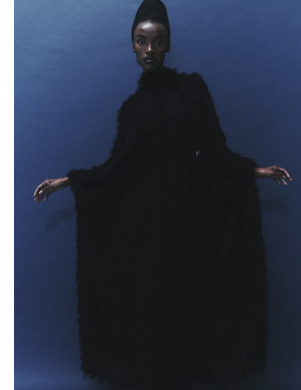

# BOSS MODELS

CAPE TOWN

## NONDI BEATTIE

Height: 175cm Bust: 80cm Waist: 62cm Hips: 93cm Shoe: 7 UK Hair: Dark Brown Eyes: Brown