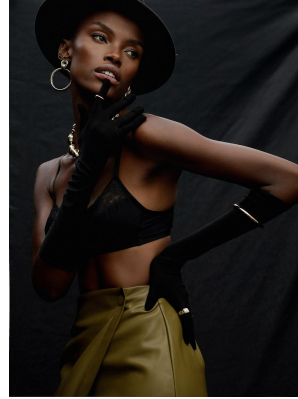

# BOSS MODELS

CAPE TOWN

## NONDI BEATTIE

Height: 175cm Bust: 81cm Waist: 66cm Hips: 96cm Shoe: 7 UK Hair: Dark Brown Eyes: Brown