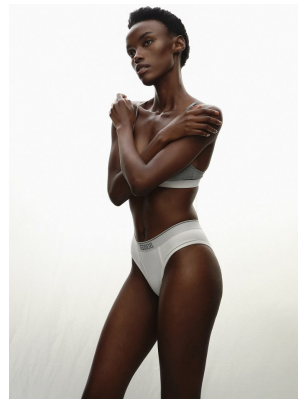

# BOSS MODELS

CAPE TOWN

## NONDI BEATTIE

Height: 175cm Bust: 81cm Waist: 66cm Hips: 96cm Shoe: 7 UK Hair: Dark Brown Eyes: Brown