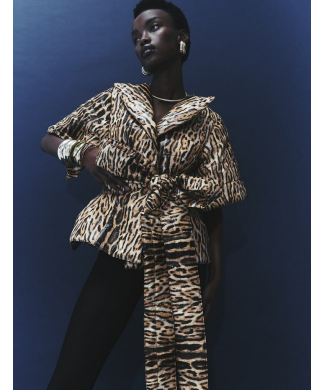

# BOSS MODELS

CAPE TOWN

## NONDI BEATTIE

Height: 175cm Bust: 80cm Waist: 62cm Hips: 93cm Shoe: 7 UK Hair: Dark Brown Eyes: Brown