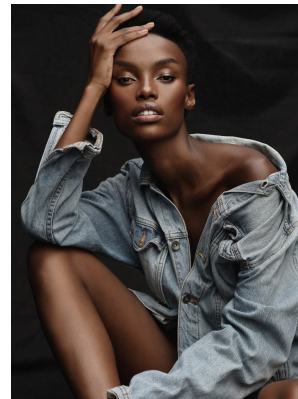

# BOSS MODELS

CAPE TOWN

NONDI BEATTIE

Height: 175cm Bust: 80cm Waist: 63cm Hips: 92cm Shoe: 7 UK Hair: Dark Brown Eyes: Brown

# BOSS MODELS

CAPE TOWN

## NONDI BEATTIE

Height: 175cm Bust: 80cm Waist: 63cm Hips: 92cm Shoe: 7 UK Hair: Dark Brown Eyes: Brown