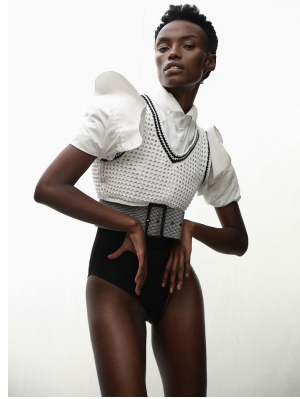

BOSS MODELS

CAPE TOWN

NONDI BEATTIE

Height: 175cm Bust: 80cm Waist: 62cm Hips: 93cm Shoe: 7 UK Hair: Dark Brown Eyes: Brown

BOSS MODELS

CAPE TOWN

NONDI BEATTIE

Height: 175cm Bust: 80cm Waist: 62cm Hips: 93cm Shoe: 7 UK Hair: Dark Brown Eyes: Brown