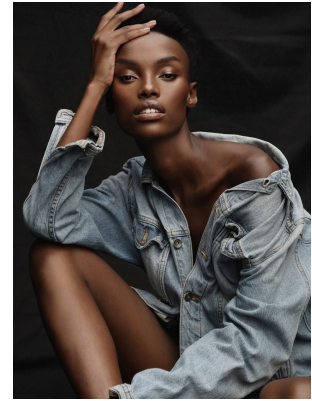

# BOSS MODELS

CAPE TOWN

## NONDI BEATTIE

Height: 175cm Bust: 80cm Waist: 62cm Hips: 93cm Shoe: 7 UK Hair: Dark Brown Eyes: Brown