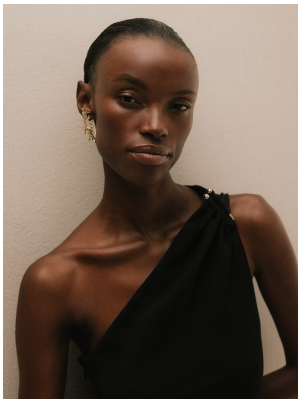

# BOSS MODELS

CAPE TOWN

NONDI BEATTIE

Height: 175cm Bust: 80cm Waist: 63cm Hips: 92cm Shoe: 7 UK Hair: Dark Brown Eyes: Brown

# BOSS MODELS

CAPE TOWN

## NONDI BEATTIE

Height: 175cm Bust: 80cm Waist: 63cm Hips: 92cm Shoe: 7 UK Hair: Dark Brown Eyes: Brown