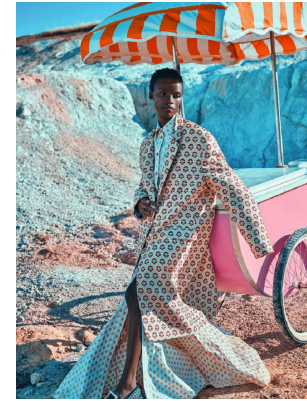

# BOSS MODELS

CAPE TOWN

## NONDI BEATTIE

Height: 175cm Bust: 80cm Waist: 62cm Hips: 93cm Shoe: 7 UK Hair: Dark Brown Eyes: Brown