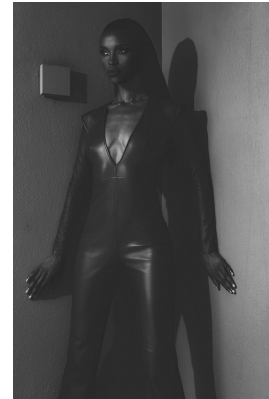

BOSS MODELS

CAPE TOWN

NONDI BEATTIE

Height: 175cm Bust: 80cm Waist: 62cm Hips: 93cm Shoe: 7 UK Hair: Dark Brown Eyes: Brown

BOSS MODELS

CAPE TOWN

NONDI BEATTIE

Height: 175cm Bust: 80cm Waist: 62cm Hips: 93cm Shoe: 7 UK Hair: Dark Brown Eyes: Brown