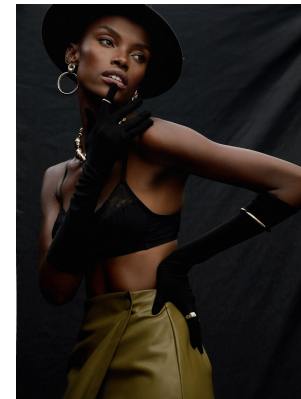

# BOSS MODELS

CAPE TOWN

NONDI BEATTIE

Height: 175cm Bust: 80cm Waist: 63cm Hips: 92cm Shoe: 7 UK Hair: Dark Brown Eyes: Brown

# BOSS MODELS

CAPE TOWN

## NONDI BEATTIE

Height: 175cm Bust: 80cm Waist: 63cm Hips: 92cm Shoe: 7 UK Hair: Dark Brown Eyes: Brown