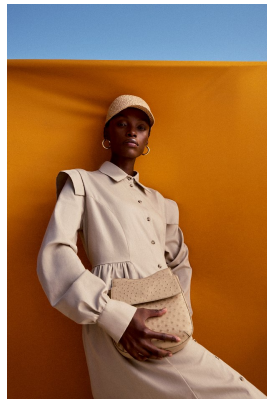

BOSS MODELS

CAPE TOWN

NONDI BEATTIE

Height: 175cm Bust: 80cm Waist: 62cm Hips: 93cm Shoe: 7 UK Hair: Dark Brown Eyes: Brown