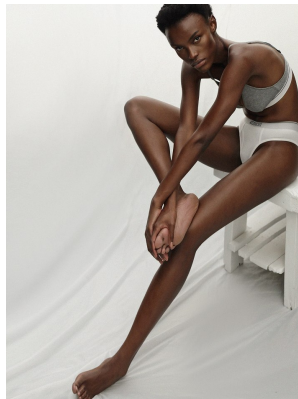

# BOSS MODELS

CAPE TOWN

## NONDI BEATTIE

Height: 175cm Bust: 81cm Waist: 66cm Hips: 96cm Shoe: 7 UK Hair: Dark Brown Eyes: Brown