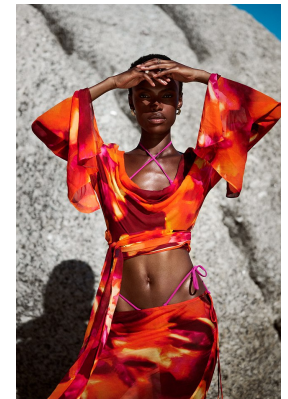

BOSS MODELS

CAPE TOWN

NONDI BEATTIE

Height: 175cm Bust: 80cm Waist: 62cm Hips: 93cm Shoe: 7 UK Hair: Dark Brown Eyes: Brown

BOSS MODELS

CAPE TOWN

NONDI BEATTIE

Height: 175cm Bust: 80cm Waist: 62cm Hips: 93cm Shoe: 7 UK Hair: Dark Brown Eyes: Brown