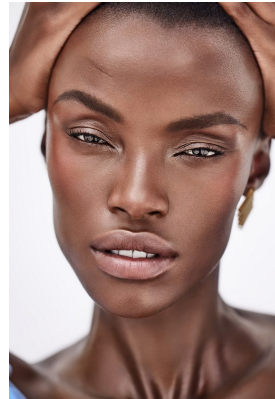

BOSS MODELS

CAPE TOWN

NONDI BEATTIE

Height: 175cm Bust: 80cm Waist: 62cm Hips: 93cm Shoe: 7 UK Hair: Dark Brown Eyes: Brown