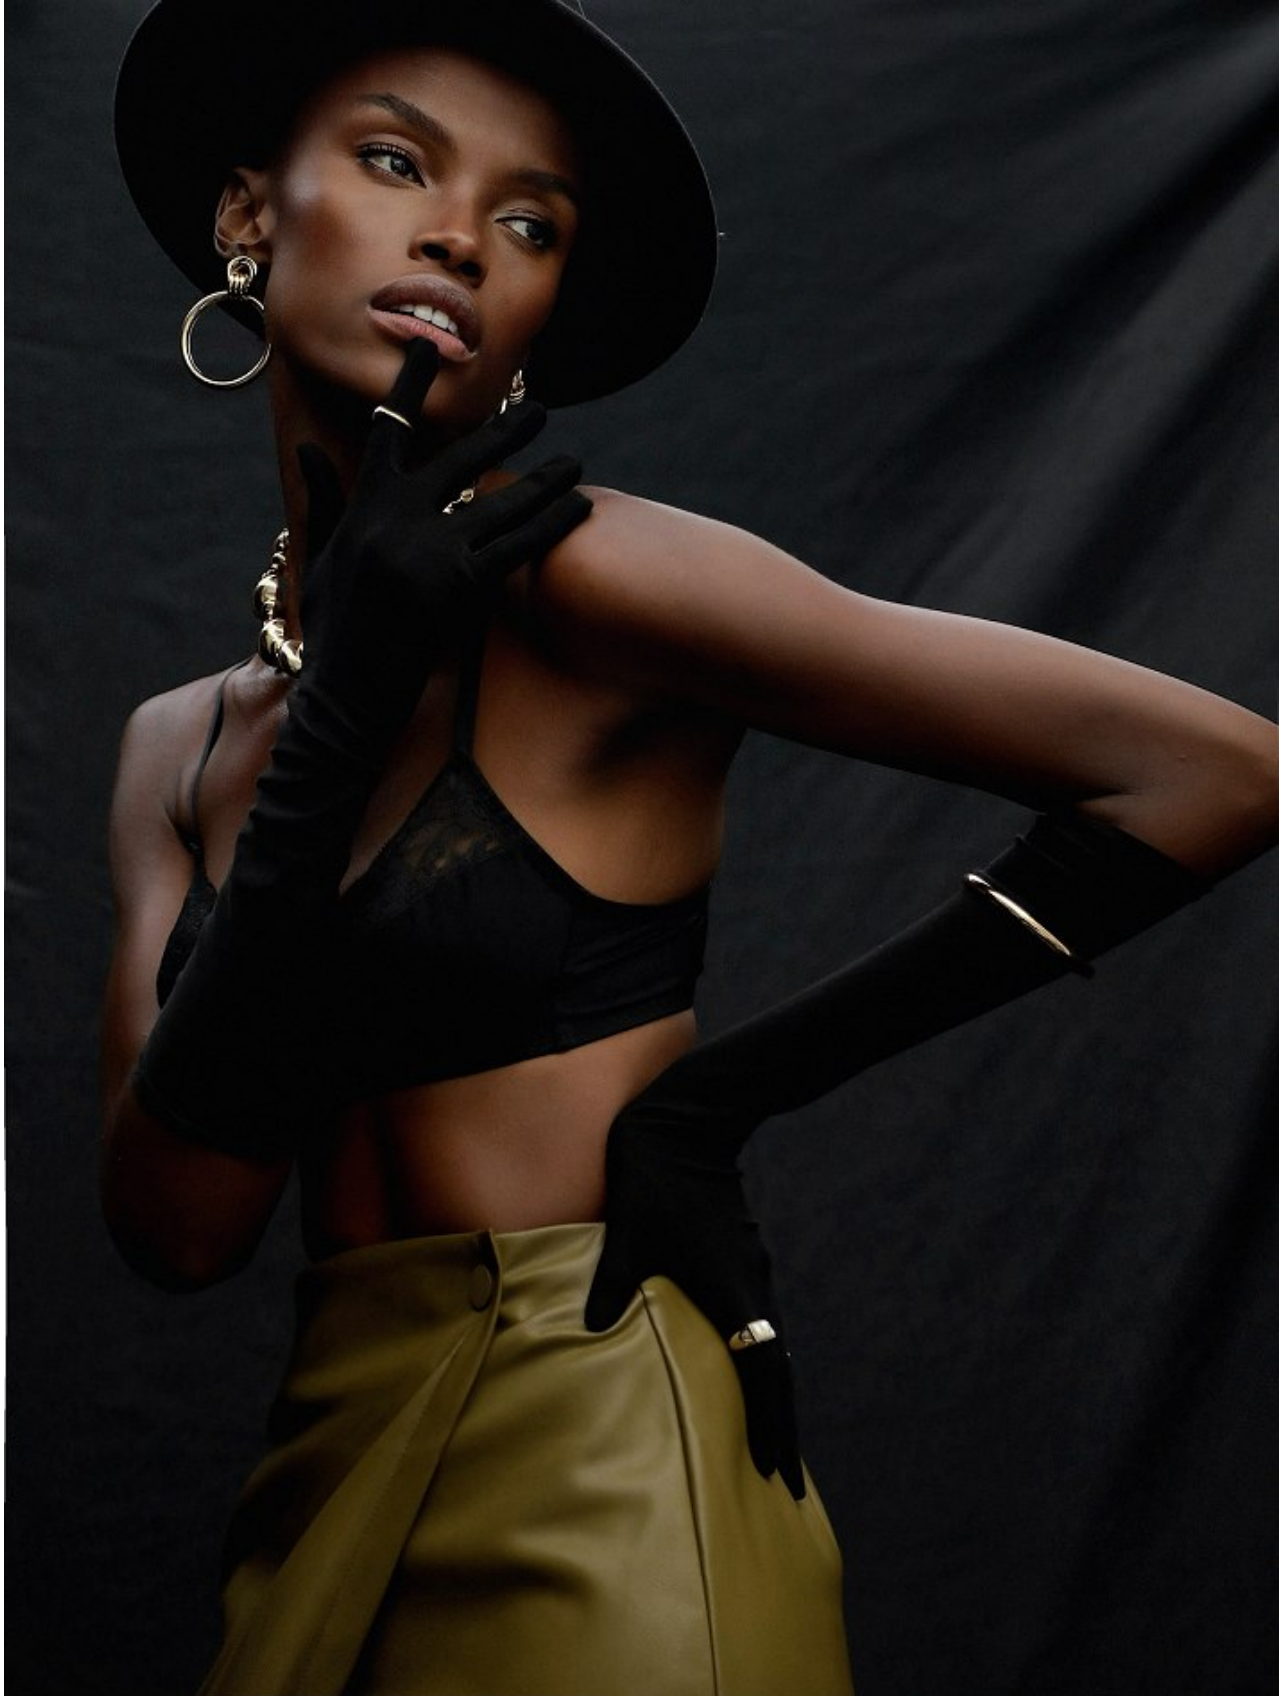

BOSS MODELS

CAPE TOWN

NONDI BEATTIE

Height: 175cm Bust: 81cm Waist: 66cm Hips: 96cm Shoe: 7 UK Hair: Dark Brown Eyes: Brown

BOSS MODELS

CAPE TOWN

NONDI BEATTIE

Height: 175cm Bust: 81cm Waist: 66cm Hips: 96cm Shoe: 7 UK Hair: Dark Brown Eyes: Brown