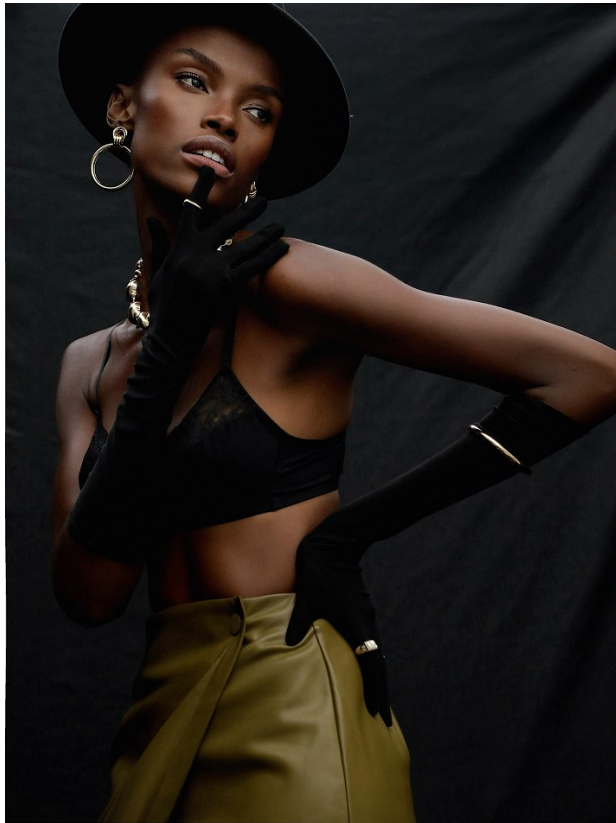

BOSS MODELS

CAPE TOWN

NONDI BEATTIE

Height: 175cm Bust: 80cm Waist: 62cm Hips: 93cm Shoe: 7 UK Hair: Dark Brown Eyes: Brown