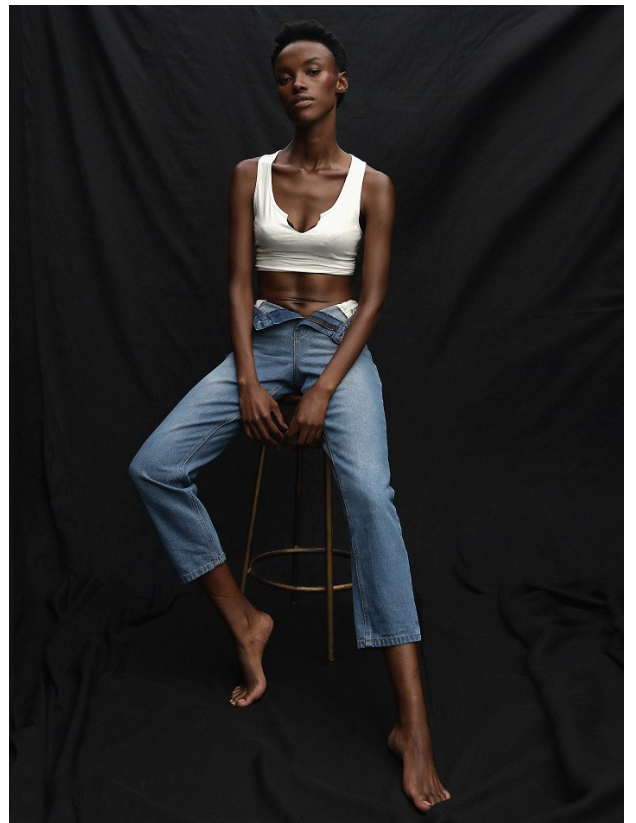

BOSS MODELS

CAPE TOWN

NONDI BEATTIE

Height: 175cm Bust: 80cm Waist: 62cm Hips: 93cm Shoe: 7 UK Hair: Dark Brown Eyes: Brown

BOSS MODELS

CAPE TOWN

NONDI BEATTIE

Height: 175cm Bust: 80cm Waist: 62cm Hips: 93cm Shoe: 7 UK Hair: Dark Brown Eyes: Brown