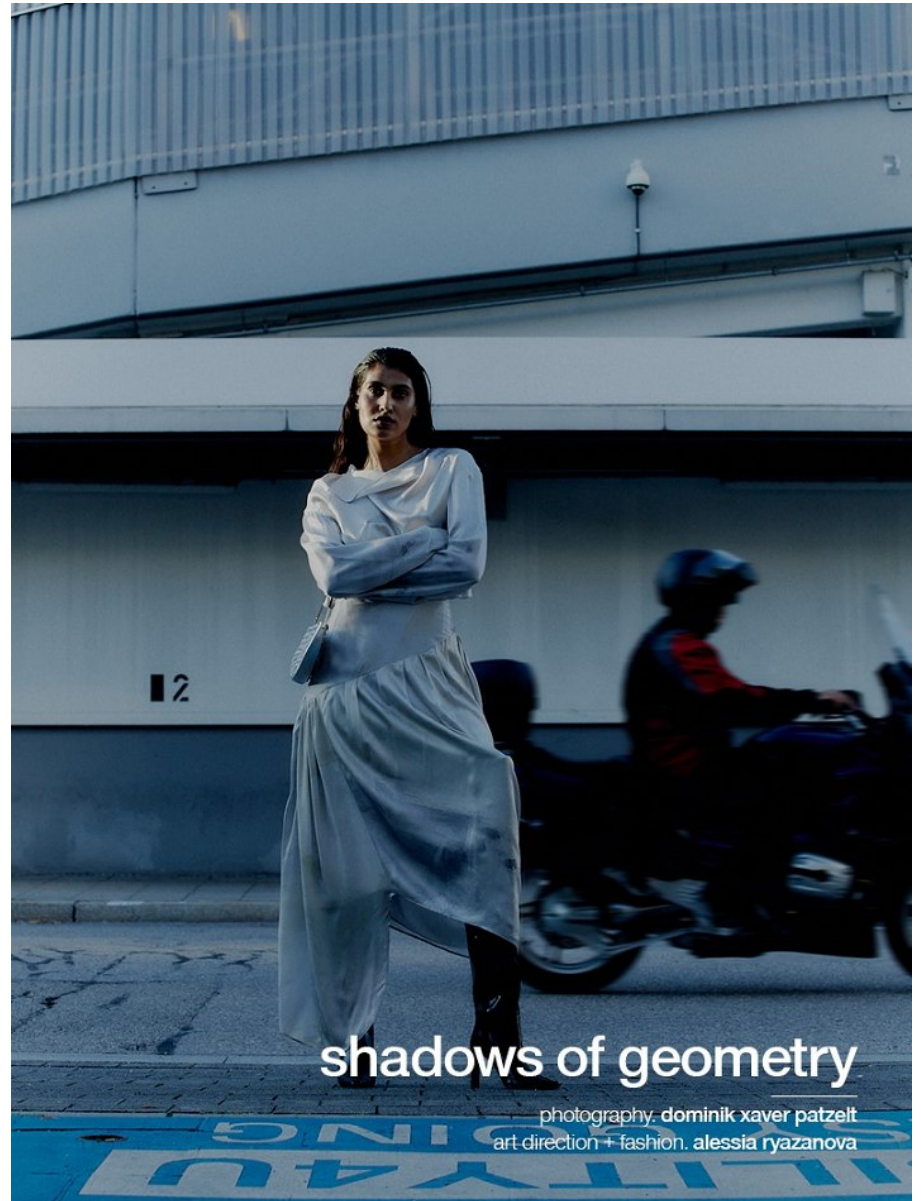

BOSS MODELS

CAPE TOWN

LERISSA PILLAY

Height: 175cm Bust: 77cm Waist: 64cm Hips: 93cm Shoe: 6 UK Hair: Black Eyes: Brown