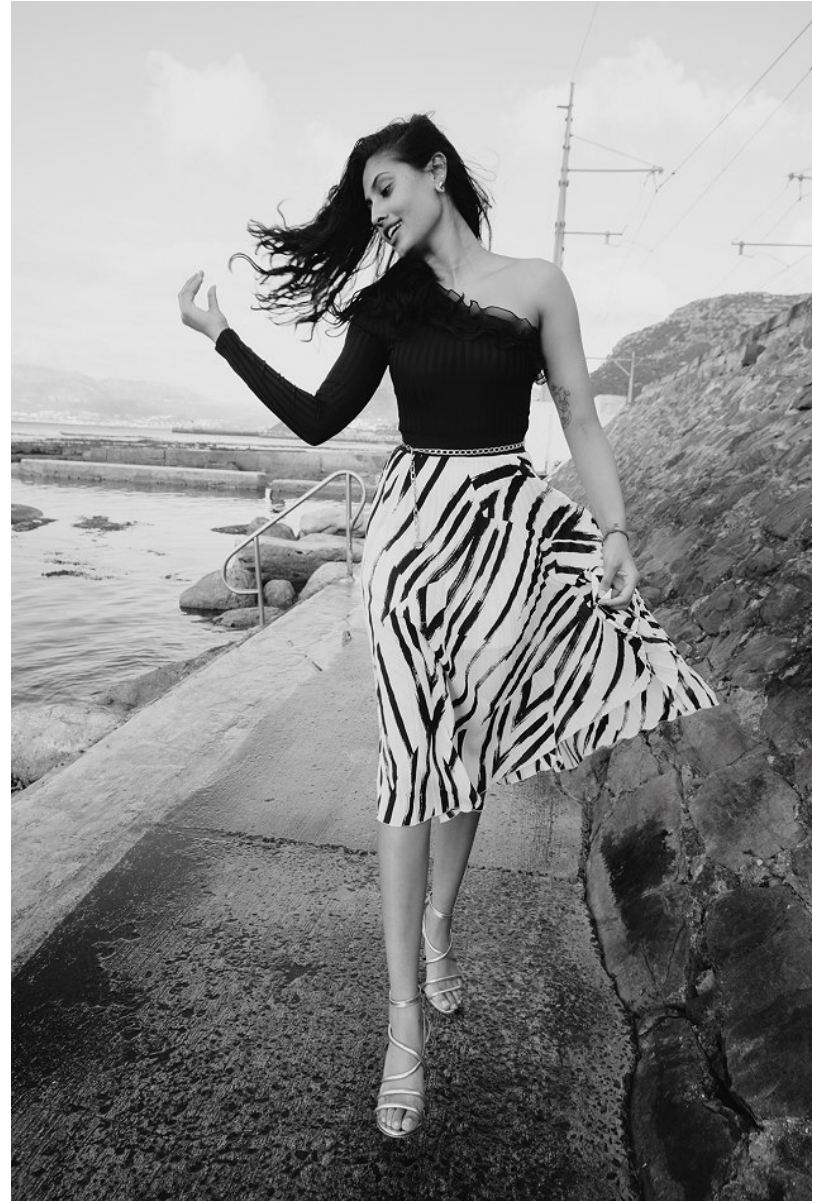

BOSS MODELS

CAPE TOWN

LERISSA PILLAY

Height: 175cm Bust: 77cm Waist: 64cm Hips: 93cm Shoe: 6 UK Hair: Black Eyes: Brown