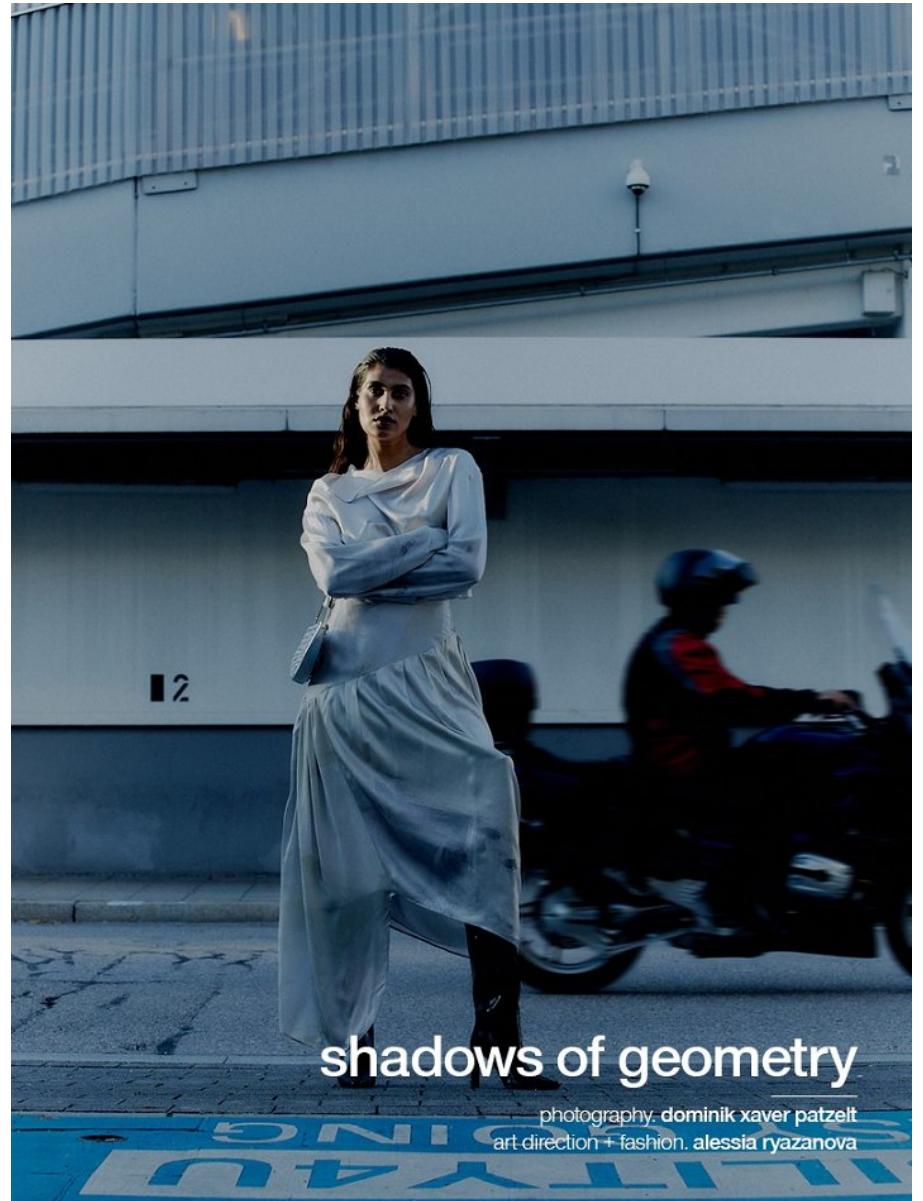

BOSS MODELS

CAPE TOWN

LERISSA PILLAY

Height: 175cm Bust: 77cm Waist: 64cm Hips: 93cm Shoe: 6 UK Hair: Black Eyes: Brown