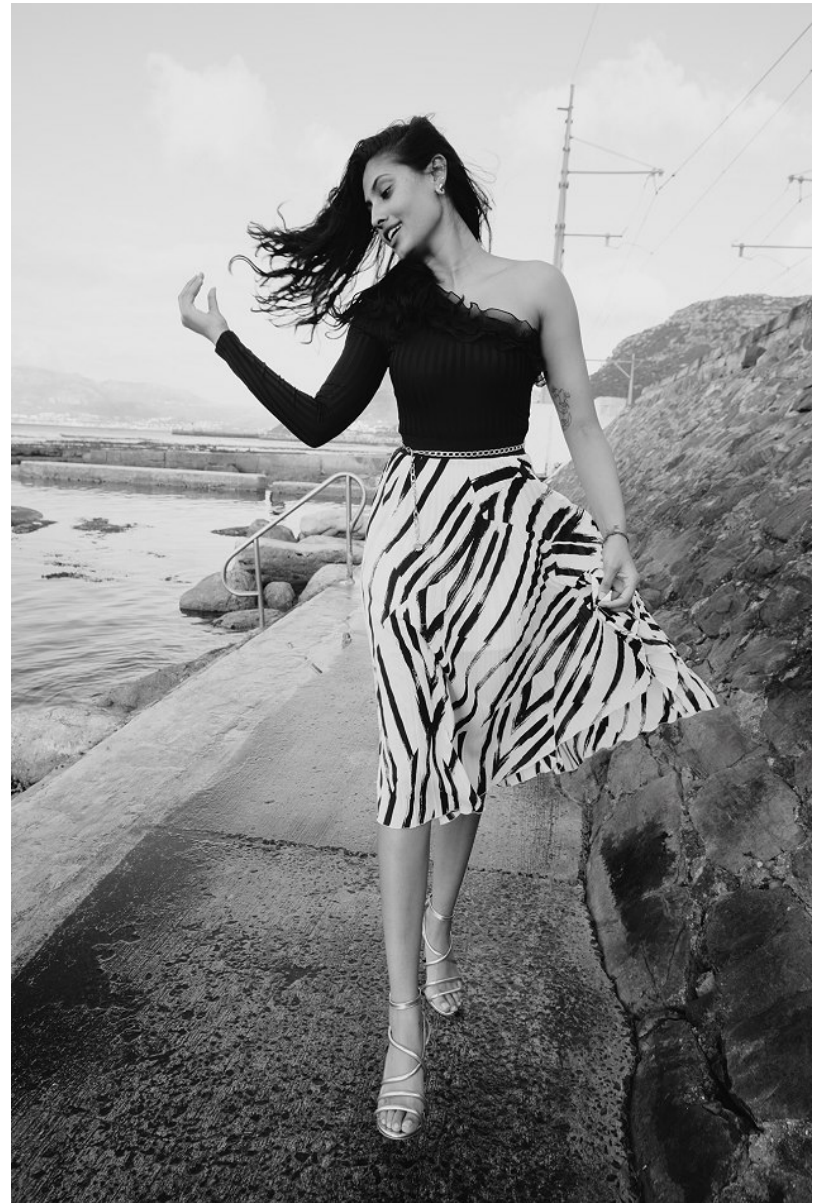

BOSS MODELS

CAPE TOWN

LERISSA PILLAY

Height: 175cm Bust: 77cm Waist: 66cm Hips: 96cm Shoe: 6 UK Hair: Black Eyes: Brown