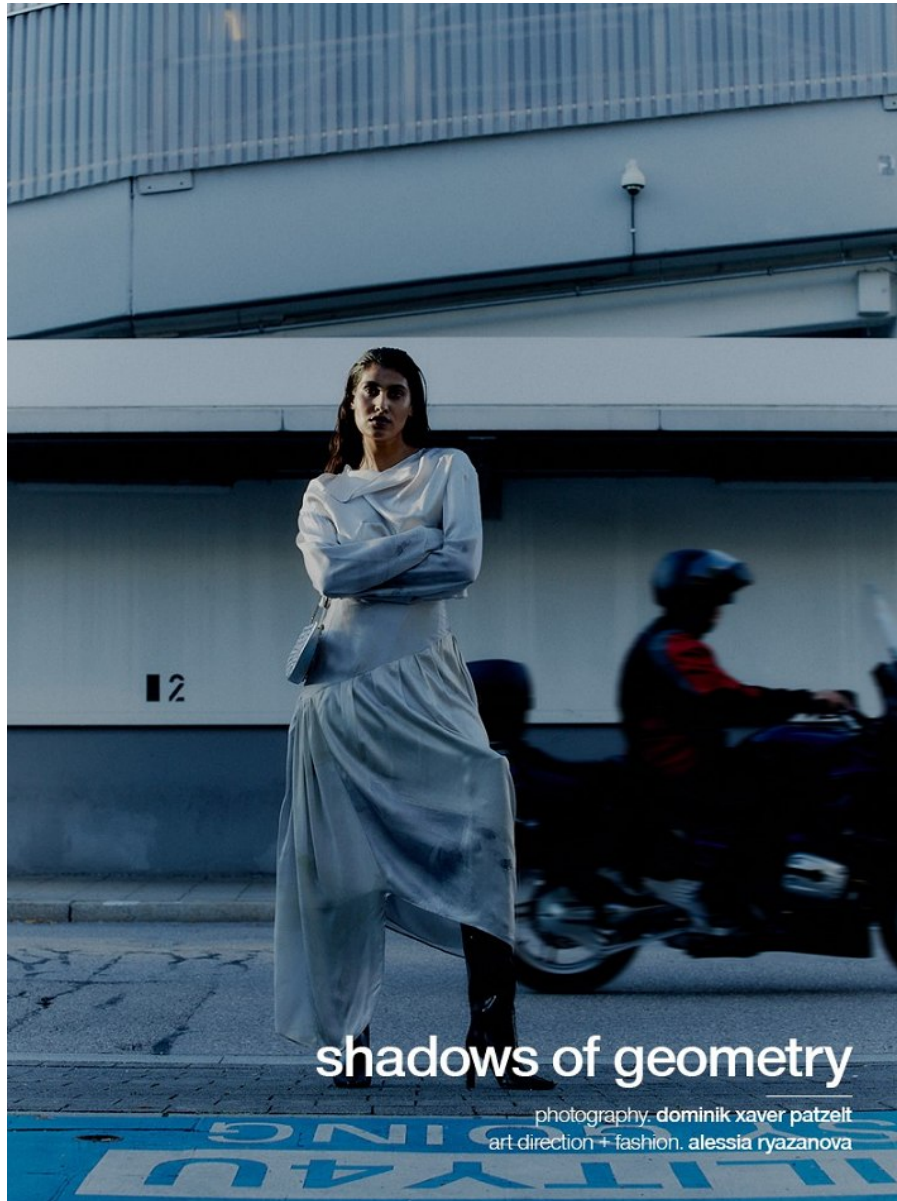

BOSS MODELS

CAPE TOWN

LERISSA PILLAY

Height: 175cm Bust: 77cm Waist: 64cm Hips: 93cm Shoe: 6 UK Hair: Black Eyes: Brown

BOSS MODELS

CAPE TOWN

LERISSA PILLAY

Height: 175cm Bust: 77cm Waist: 64cm Hips: 93cm Shoe: 6 UK Hair: Black Eyes: Brown