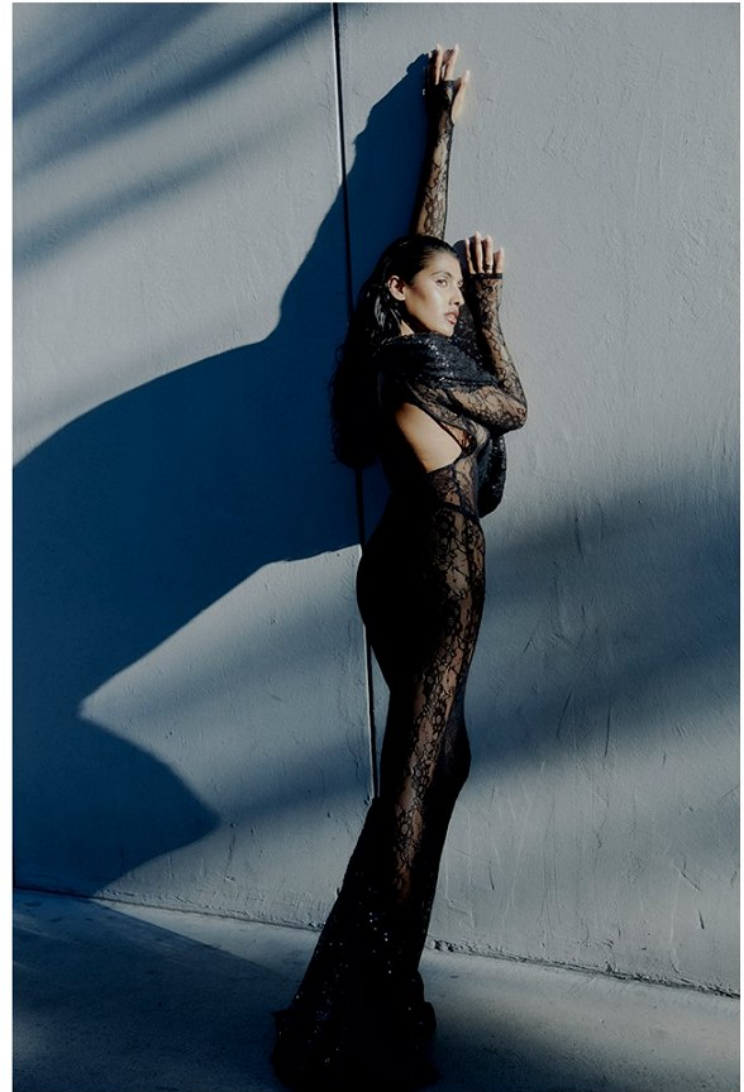

BOSS MODELS

CAPE TOWN

LERISSA PILLAY

Height: 175cm Bust: 77cm Waist: 66cm Hips: 96cm Shoe: 6 UK Hair: Black Eyes: Brown