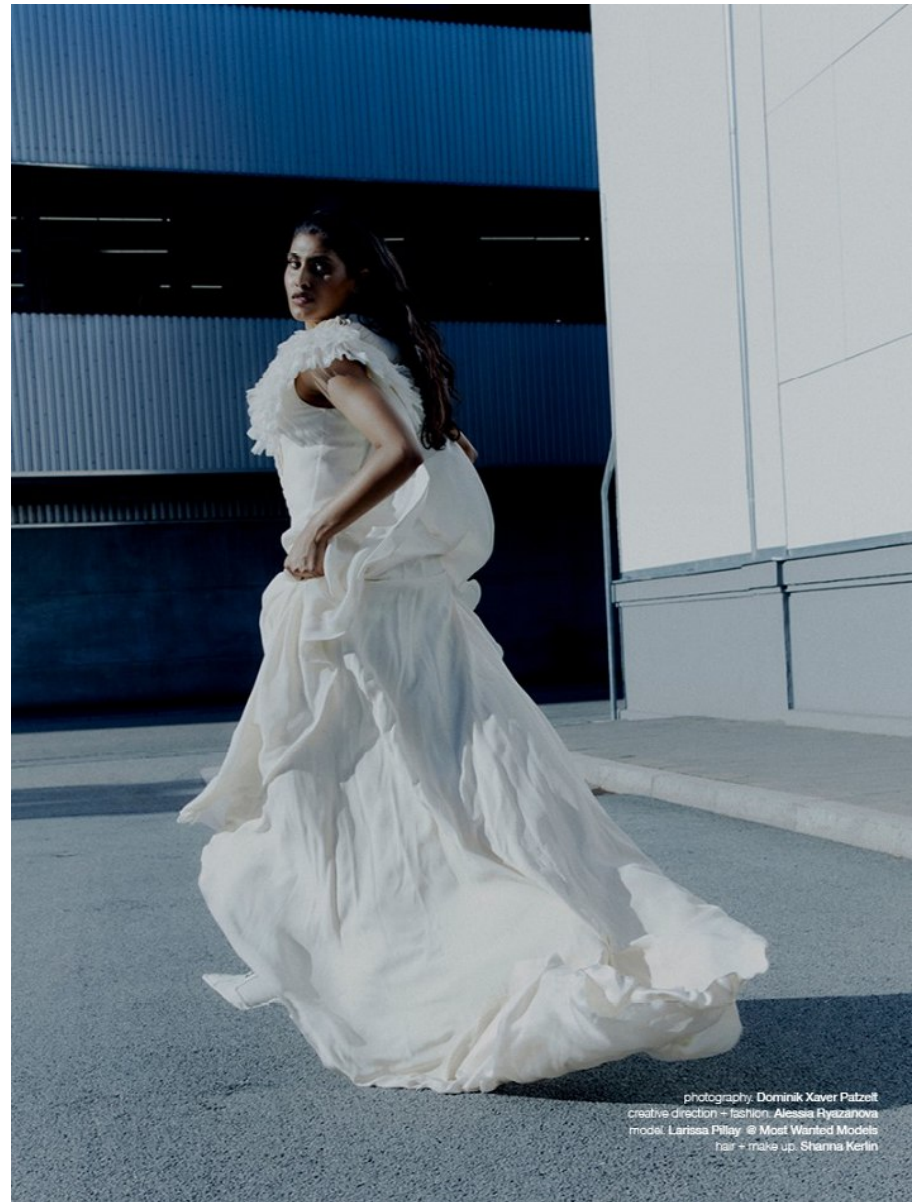

BOSS MODELS

CAPE TOWN

LERISSA PILLAY

Height: 175cm Bust: 77cm Waist: 66cm Hips: 96cm Shoe: 6 UK Hair: Black Eyes: Brown