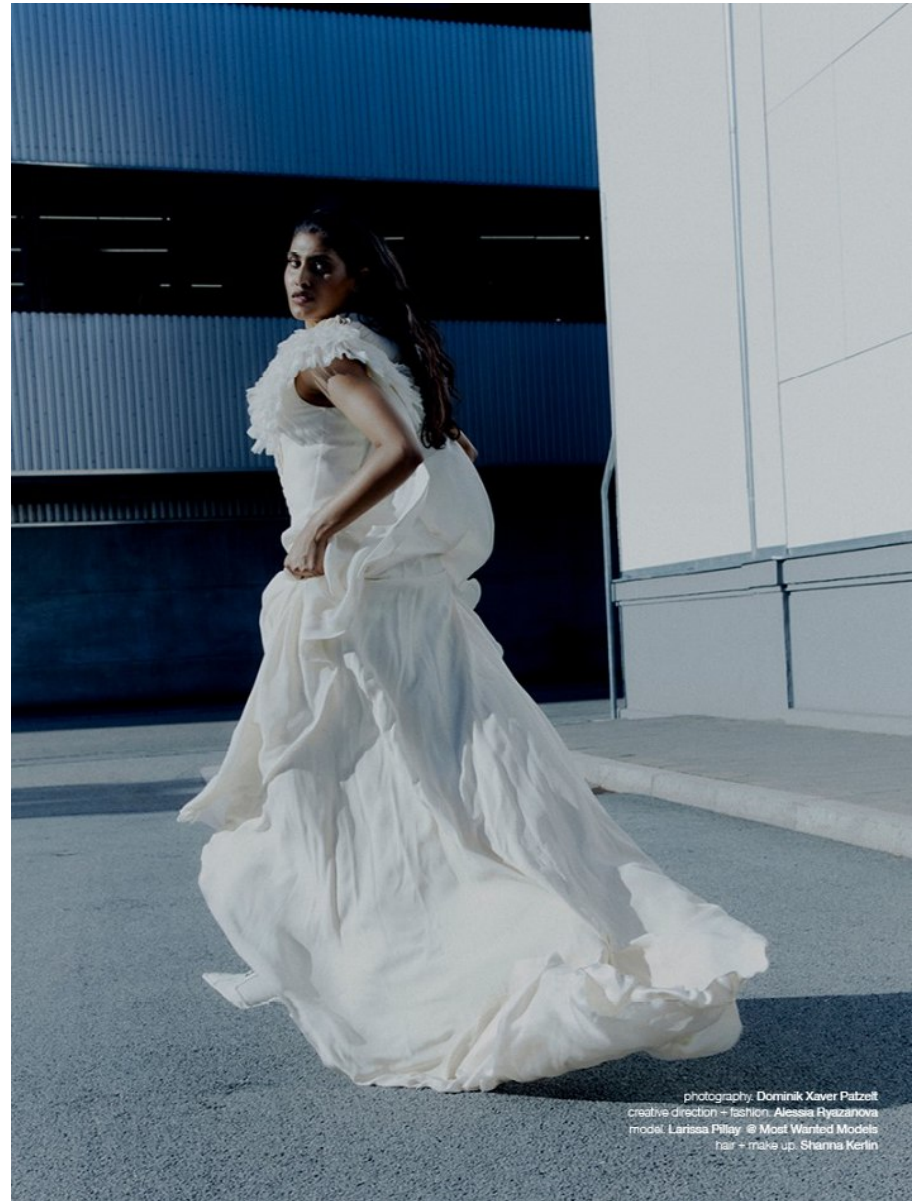

BOSS MODELS

CAPE TOWN

LERISSA PILLAY

Height: 175cm Bust: 77cm Waist: 64cm Hips: 93cm Shoe: 6 UK Hair: Black Eyes: Brown

BOSS MODELS

CAPE TOWN

LERISSA PILLAY

Height: 175cm Bust: 77cm Waist: 64cm Hips: 93cm Shoe: 6 UK Hair: Black Eyes: Brown