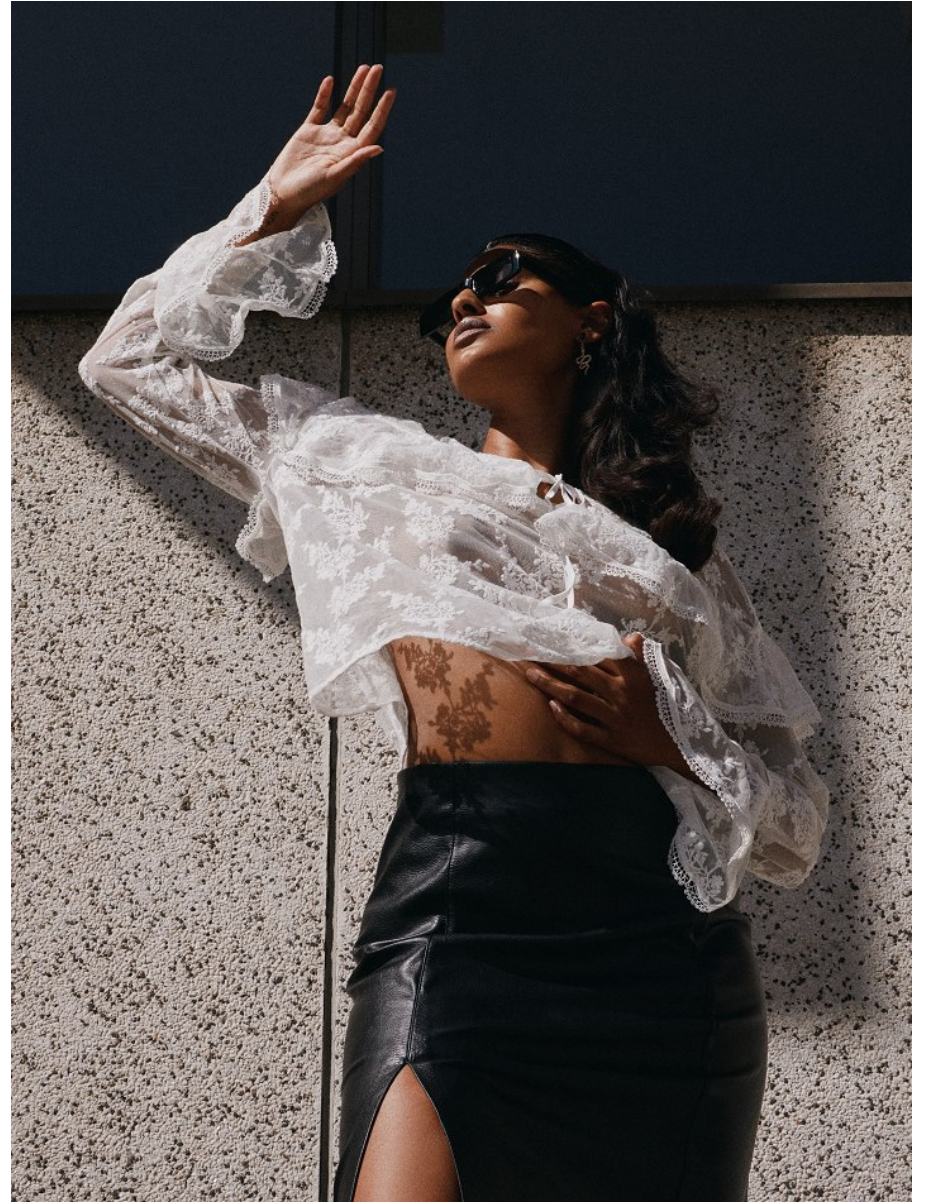

BOSS MODELS

CAPE TOWN

LERISSA PILLAY

Height: 175cm Bust: 77cm Waist: 66cm Hips: 96cm Shoe: 6 UK Hair: Black Eyes: Brown