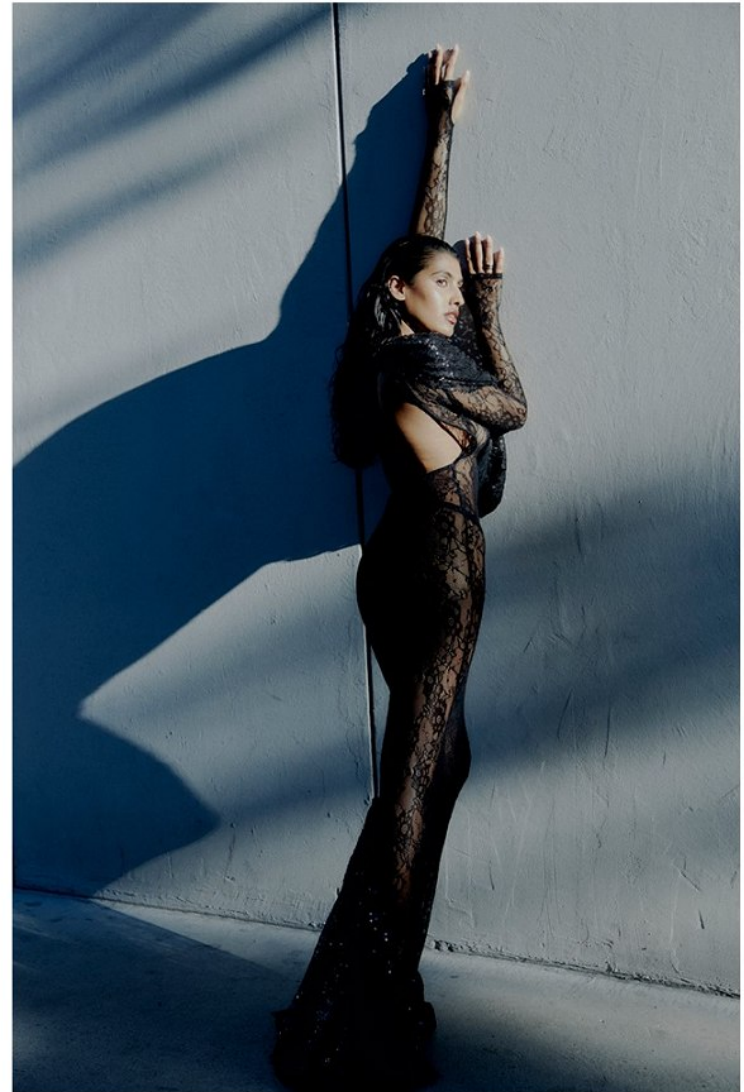

BOSS MODELS

CAPE TOWN

LERISSA PILLAY

Height: 175cm Bust: 77cm Waist: 64cm Hips: 93cm Shoe: 6 UK Hair: Black Eyes: Brown

BOSS MODELS

CAPE TOWN

LERISSA PILLAY

Height: 175cm Bust: 77cm Waist: 64cm Hips: 93cm Shoe: 6 UK Hair: Black Eyes: Brown