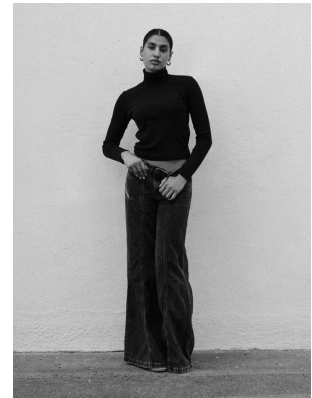

# BOSS MODELS

CAPE TOWN

## LERISSA PILLAY

Height: 175cm Bust: 77cm Waist: 64cm Hips: 93cm Shoe: 6 UK Hair: Black Eyes: Brown

# BOSS MODELS

CAPE TOWN

LERISSA PILLAY

Height: 175cm Bust: 77cm Waist: 64cm Hips: 93cm Shoe: 6 UK Hair: Black Eyes: Brown