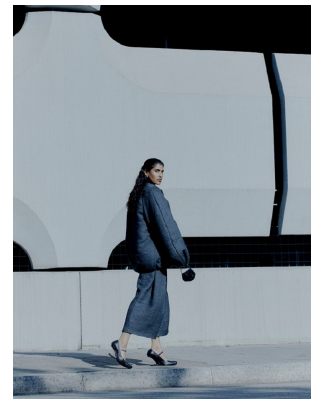

# BOSS MODELS

CAPE TOWN

## LERISSA PILLAY

Height: 175cm Bust: 77cm Waist: 64cm Hips: 93cm Shoe: 6 UK Hair: Black Eyes: Brown