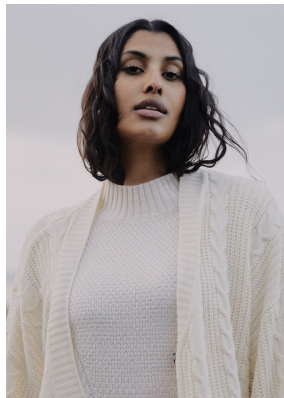

# BOSS MODELS

CAPE TOWN

## LERISSA PILLAY

Height: 175cm Bust: 77cm Waist: 64cm Hips: 93cm Shoe: 6 UK Hair: Black Eyes: Brown

# BOSS MODELS

CAPE TOWN

LERISSA PILLAY

Height: 175cm Bust: 77cm Waist: 64cm Hips: 93cm Shoe: 6 UK Hair: Black Eyes: Brown