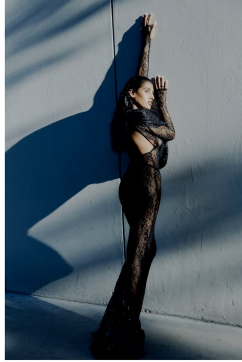

BOSS MODELS

CAPE TOWN

LERISSA PILLAY

Height: 175cm Bust: 77cm Waist: 64cm Hips: 93cm Shoe: 6 UK Hair: Black Eyes: Brown

BOSS MODELS

CAPE TOWN

LERISSA PILLAY

Height: 175cm Bust: 77cm Waist: 64cm Hips: 93cm Shoe: 6 UK Hair: Black Eyes: Brown

BOSS MODELS

CAPE TOWN

LERISSA PILLAY

Height: 175cm Bust: 77cm Waist: 64cm Hips: 93cm Shoe: 6 UK Hair: Black Eyes: Brown