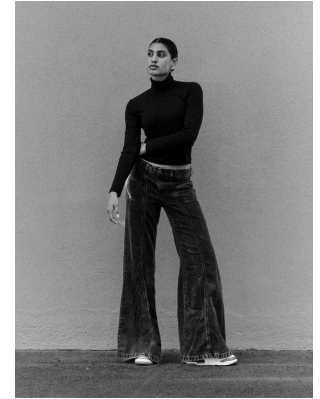

BOSS MODELS

CAPE TOWN

LERISSA PILLAY

Height: 175cm Bust: 77cm Waist: 64cm Hips: 93cm Shoe: 6 UK Hair: Black Eyes: Brown

BOSS MODELS

CAPE TOWN

LERISSA PILLAY

Height: 175cm Bust: 77cm Waist: 64cm Hips: 93cm Shoe: 6 UK Hair: Black Eyes: Brown

BOSS MODELS

CAPE TOWN

LERISSA PILLAY

Height: 175cm Bust: 77cm Waist: 64cm Hips: 93cm Shoe: 6 UK Hair: Black Eyes: Brown