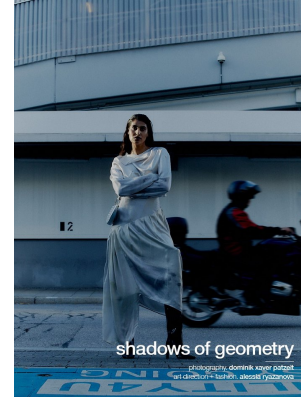

BOSS MODELS

CAPE TOWN

LERISSA PILLAY

Height: 175cm Bust: 77cm Waist: 64cm Hips: 93cm Shoe: 6 UK Hair: Black Eyes: Brown

BOSS MODELS

CAPE TOWN

LERISSA PILLAY

Height: 175cm Bust: 77cm Waist: 64cm Hips: 93cm Shoe: 6 UK Hair: Black Eyes: Brown

BOSS MODELS

CAPE TOWN

LERISSA PILLAY

Height: 175cm Bust: 77cm Waist: 64cm Hips: 93cm Shoe: 6 UK Hair: Black Eyes: Brown