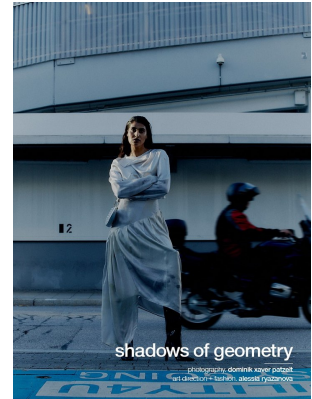

# BOSS MODELS

CAPE TOWN

## LERISSA PILLAY

Height: 175cm Bust: 77cm Waist: 64cm Hips: 93cm Shoe: 6 UK Hair: Black Eyes: Brown