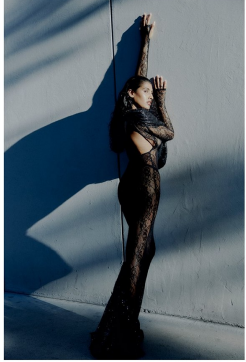

# BOSS MODELS

CAPE TOWN

## LERISSA PILLAY

Height: 175cm Bust: 77cm Waist: 64cm Hips: 93cm Shoe: 6 UK Hair: Black Eyes: Brown

# BOSS MODELS

CAPE TOWN

LERISSA PILLAY

Height: 175cm Bust: 77cm Waist: 64cm Hips: 93cm Shoe: 6 UK Hair: Black Eyes: Brown