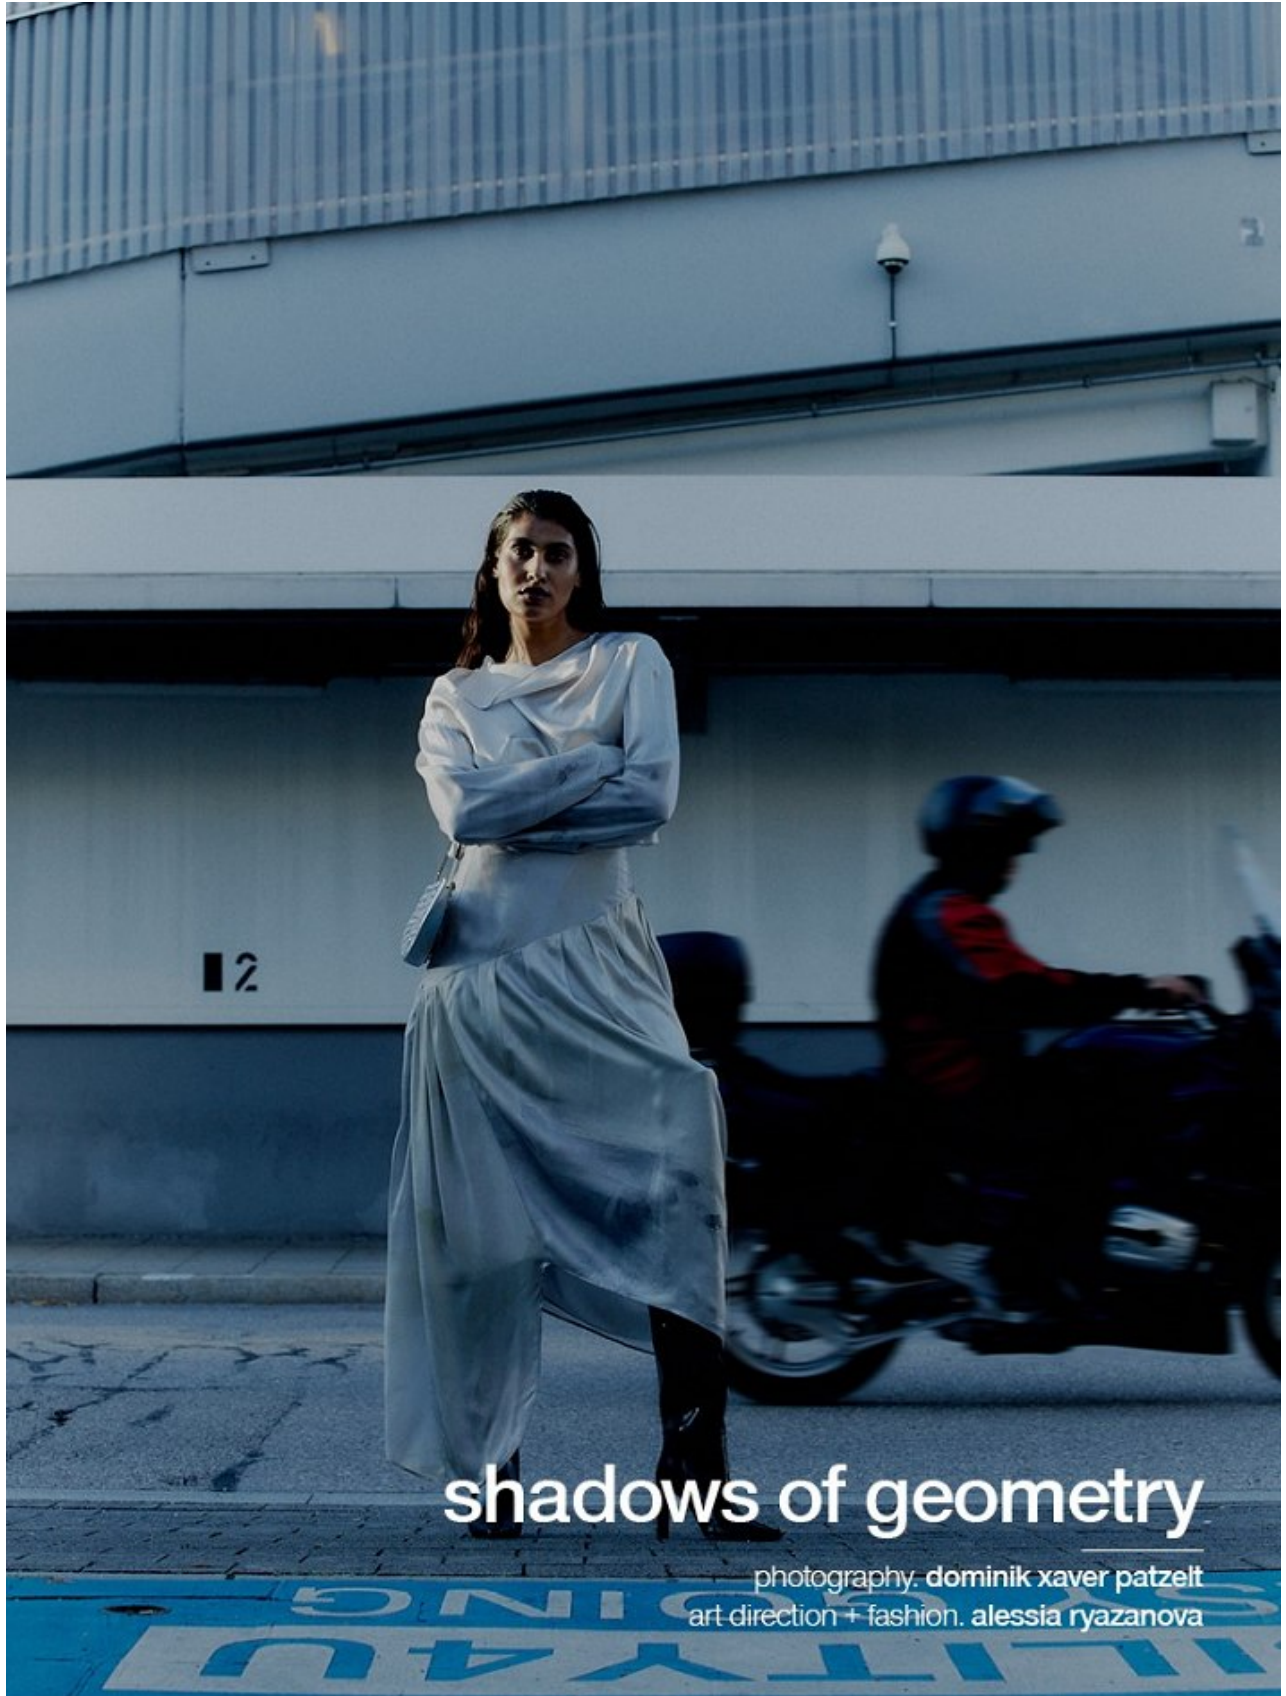

BOSS MODELS

CAPE TOWN

shadows of geometry

photography. dominik xaver patzelt
art direction + fashion. alessia ryzanova

LERISSA PILLAY

Height: 175cm Bust: 77cm Waist: 64cm Hips: 93cm Shoe: 6 UK Hair: Black Eyes: Brown