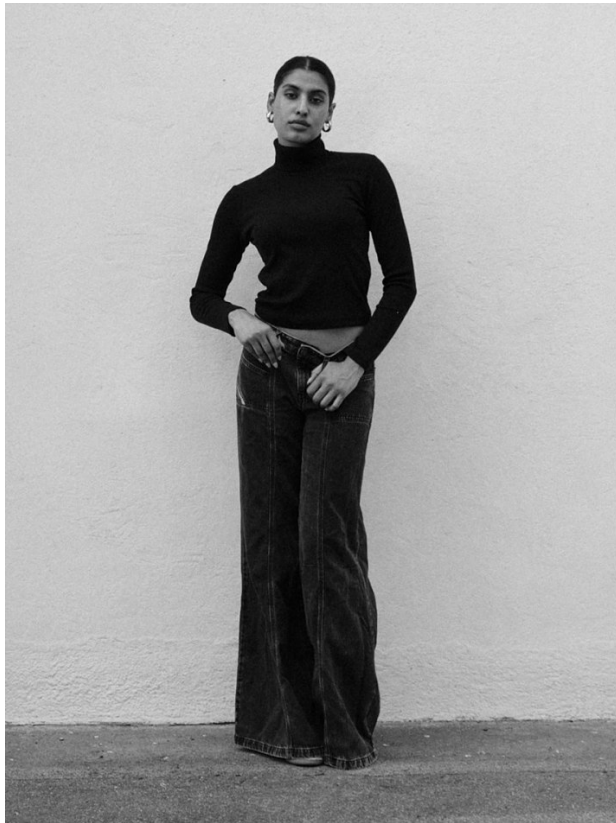

BOSS MODELS

CAPE TOWN

LERISSA PILLAY

Height: 175cm Bust: 77cm Waist: 64cm Hips: 93cm Shoe: 6 UK Hair: Black Eyes: Brown

BOSS MODELS

CAPE TOWN

LERISSA PILLAY

Height: 175cm Bust: 77cm Waist: 64cm Hips: 93cm Shoe: 6 UK Hair: Black Eyes: Brown