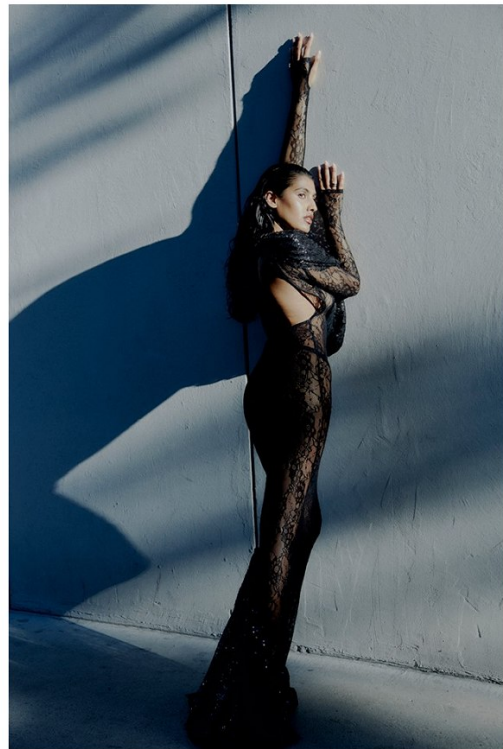

BOSS MODELS

CAPE TOWN

LERISSA PILLAY

Height: 175cm Bust: 77cm Waist: 64cm Hips: 93cm Shoe: 6 UK Hair: Black Eyes: Brown