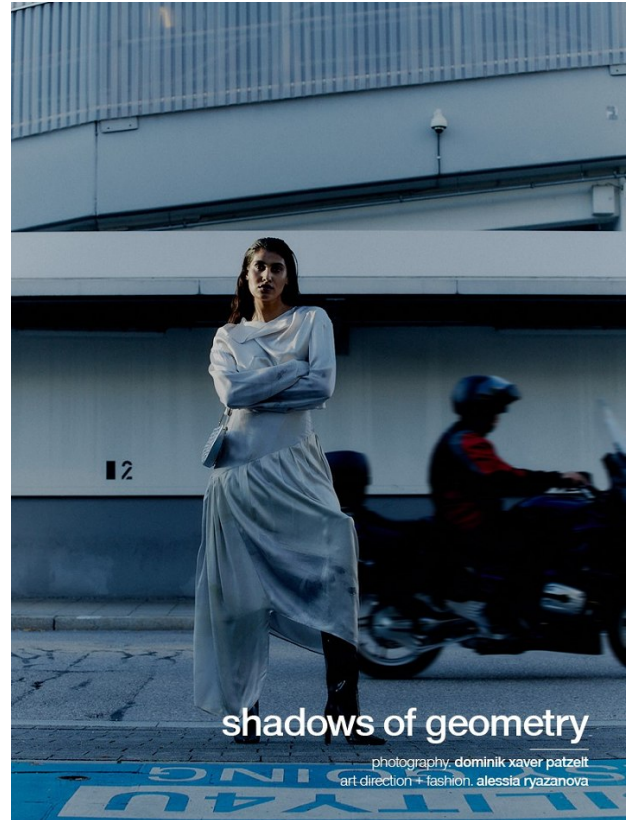

BOSS MODELS

CAPE TOWN

LERISSA PILLAY

Height: 175cm Bust: 77cm Waist: 64cm Hips: 93cm Shoe: 6 UK Hair: Black Eyes: Brown

BOSS MODELS

CAPE TOWN

LERISSA PILLAY

Height: 175cm Bust: 77cm Waist: 64cm Hips: 93cm Shoe: 6 UK Hair: Black Eyes: Brown