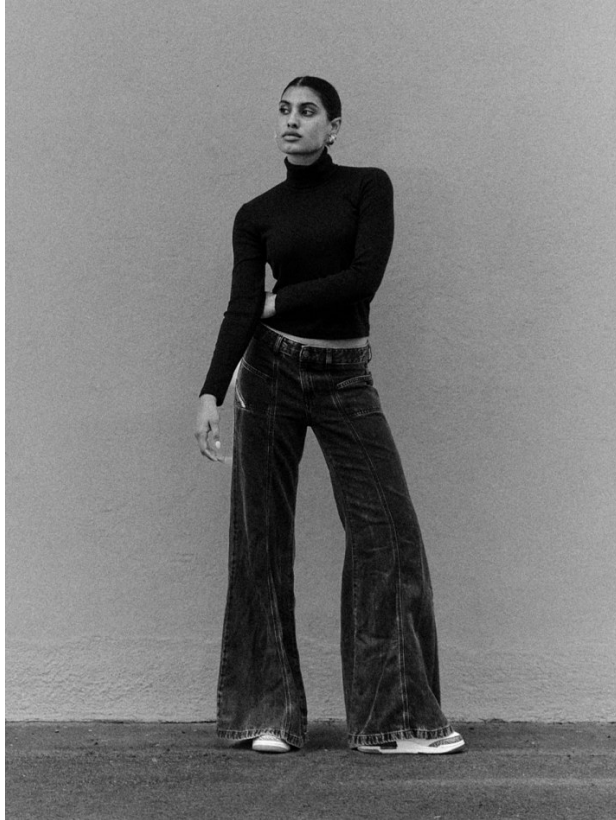

BOSS MODELS

CAPE TOWN

LERISSA PILLAY

Height: 175cm Bust: 77cm Waist: 64cm Hips: 93cm Shoe: 6 UK Hair: Black Eyes: Brown

BOSS MODELS

CAPE TOWN

LERISSA PILLAY

Height: 175cm Bust: 77cm Waist: 64cm Hips: 93cm Shoe: 6 UK Hair: Black Eyes: Brown