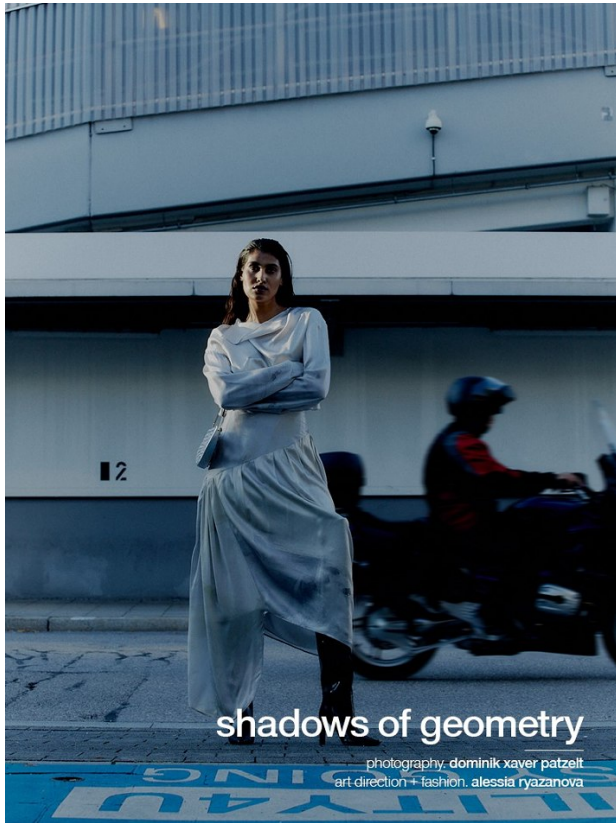

BOSS MODELS

CAPE TOWN

LERISSA PILLAY

Height: 175cm Bust: 77cm Waist: 64cm Hips: 93cm Shoe: 6 UK Hair: Black Eyes: Brown

BOSS MODELS

CAPE TOWN

LERISSA PILLAY

Height: 175cm Bust: 77cm Waist: 64cm Hips: 93cm Shoe: 6 UK Hair: Black Eyes: Brown