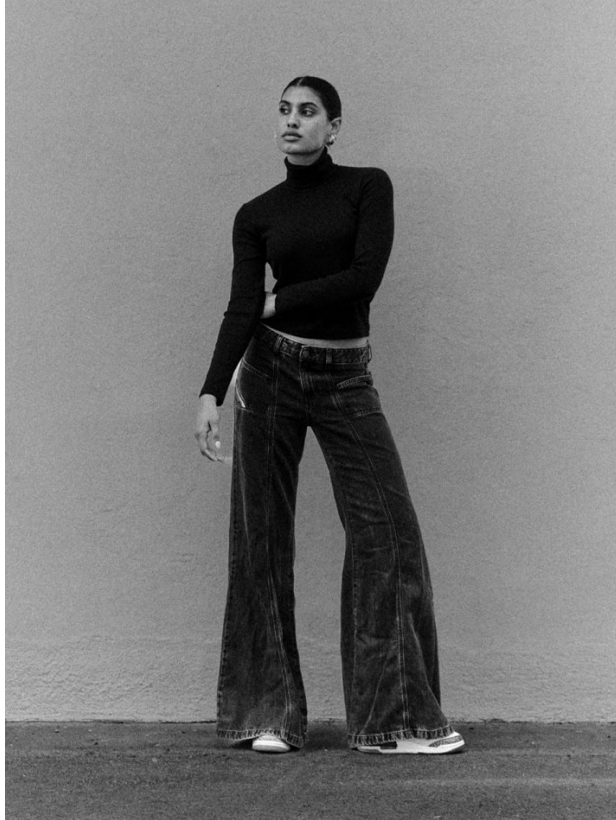

LERISSA PILLAY

BOSS MODELS

CAPE TOWN

LERISSA PILLAY

Height: 175cm Bust: 77cm Waist: 64cm Hips: 93cm Shoe: 6 UK Hair: Black Eyes: Brown