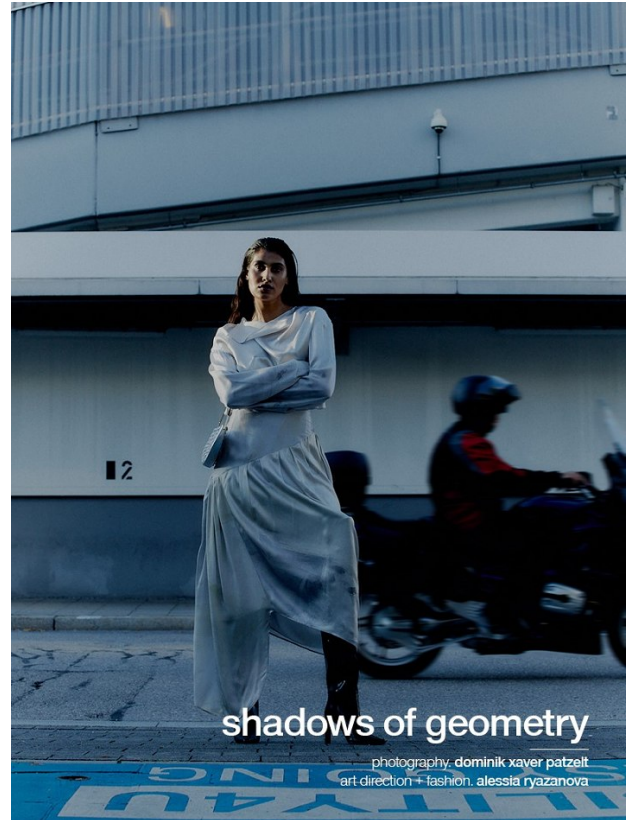

# BOSS MODELS

CAPE TOWN

LERISSA PILLAY

Height: 175cm Bust: 77cm Waist: 64cm Hips: 93cm Shoe: 6 UK Hair: Black Eyes: Brown

# BOSS MODELS

CAPE TOWN