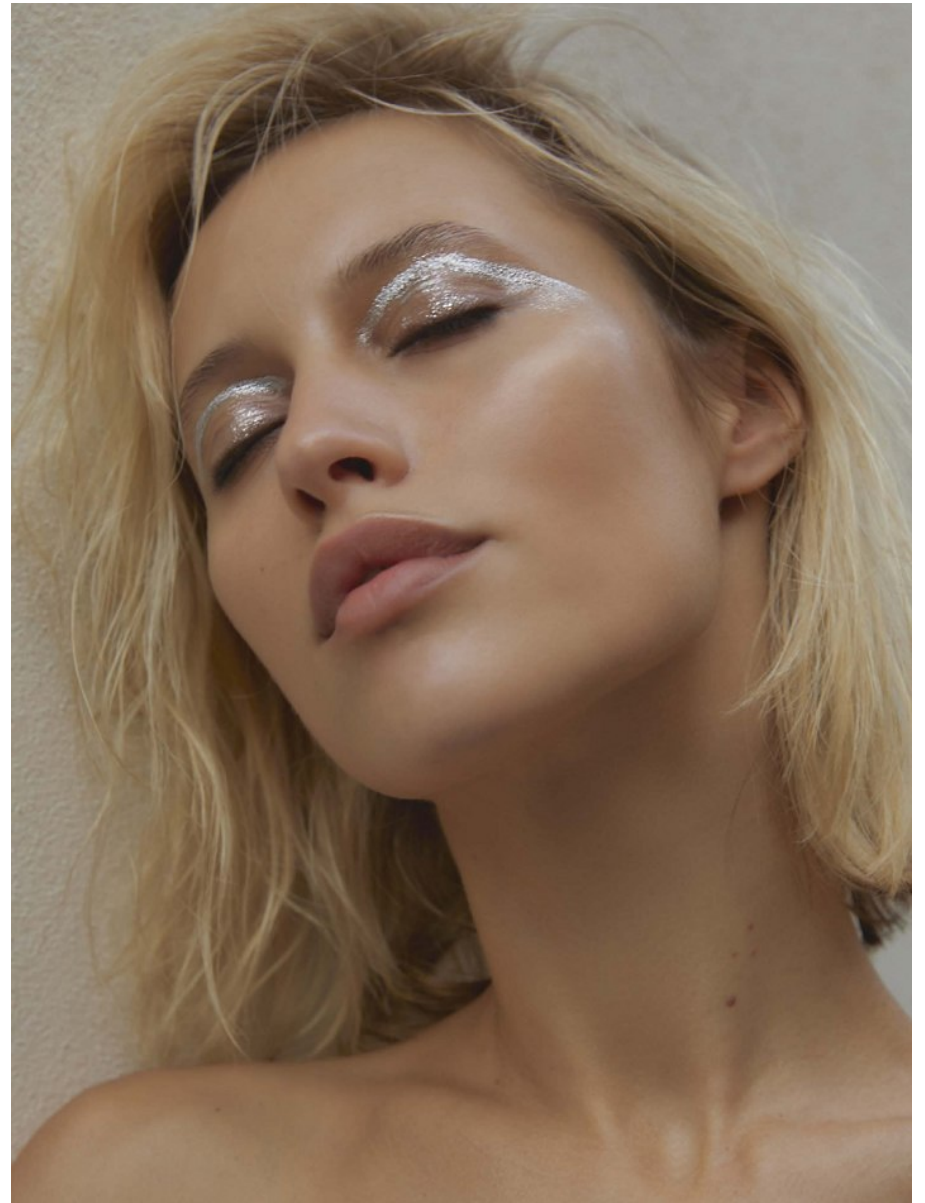

BOSS MODELS

CAPE TOWN

JULIE MARCH

Height: 175cm Bust: 84cm Waist: 64cm Hips: 91cm Shoe: 5 UK Hair: Blonde Eyes: Blue/Green