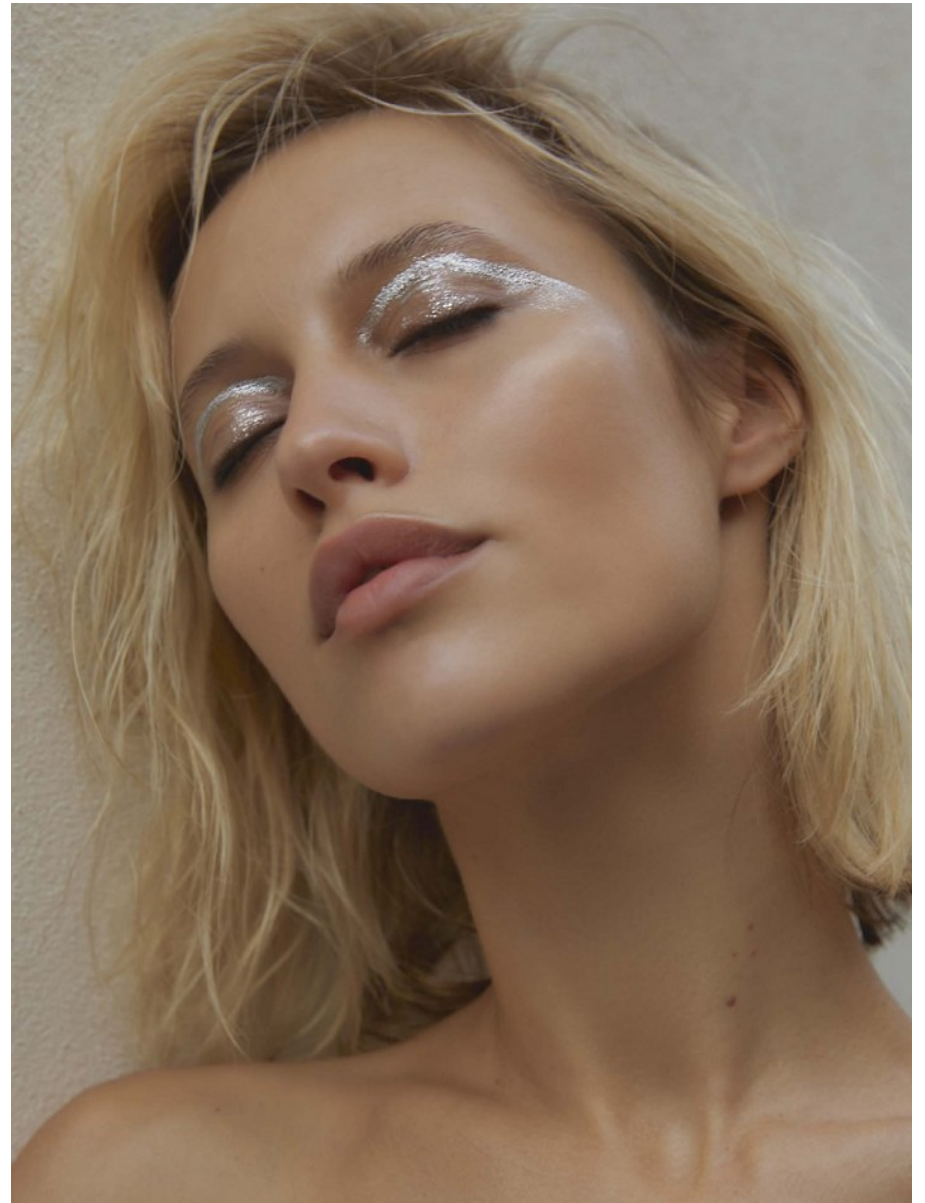

BOSS MODELS

CAPE TOWN

JULIE MARCH

Height: 175cm Bust: 84cm Waist: 61cm Hips: 87cm Shoe: 5 UK Hair: Blonde Eyes: Blue/Green

BOSS MODELS

CAPE TOWN

JULIE MARCH

Height: 175cm Bust: 84cm Waist: 61cm Hips: 87cm Shoe: 5 UK Hair: Blonde Eyes: Blue/Green