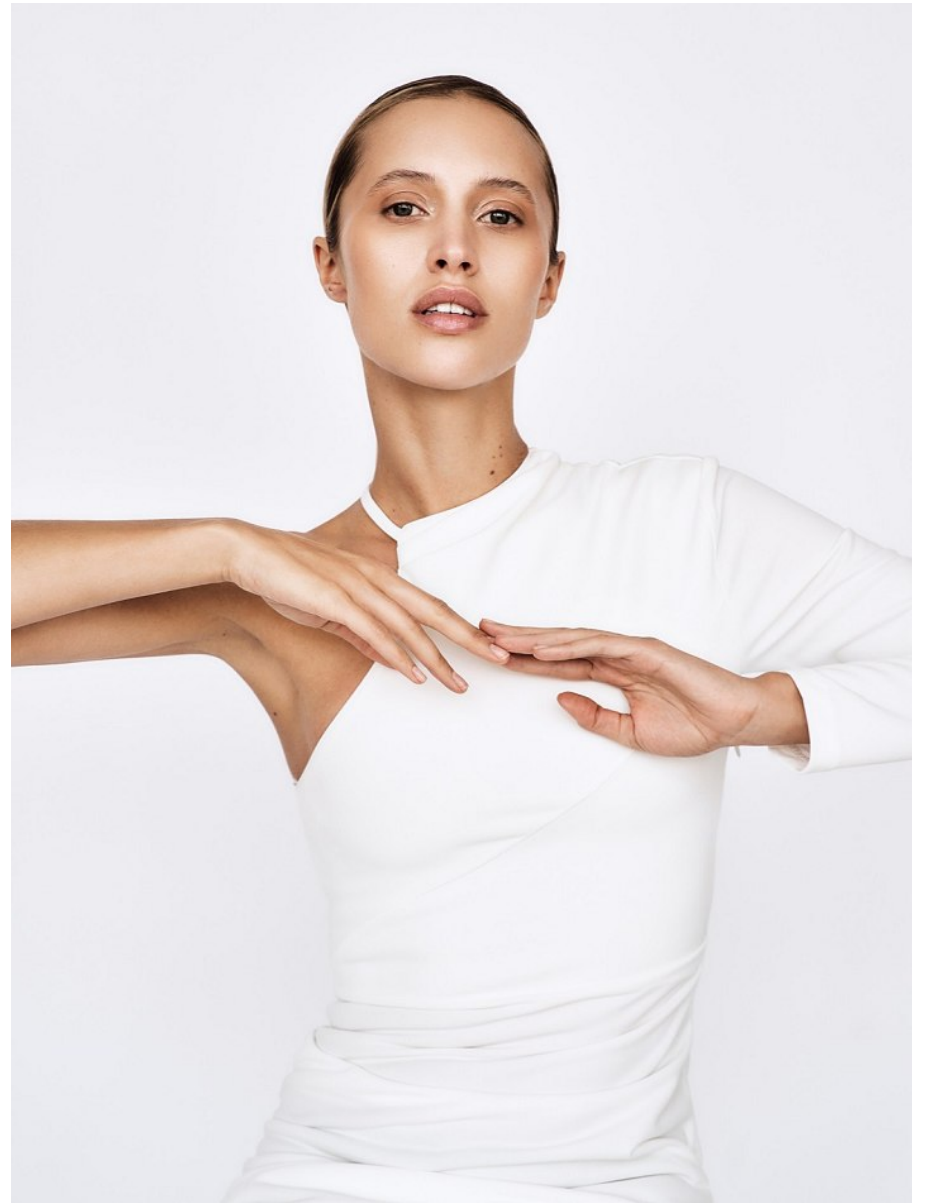

BOSS MODELS

CAPE TOWN

JULIE MARCH

Height: 175cm Bust: 84cm Waist: 61cm Hips: 87cm Shoe: 5 UK Hair: Blonde Eyes: Blue/Green