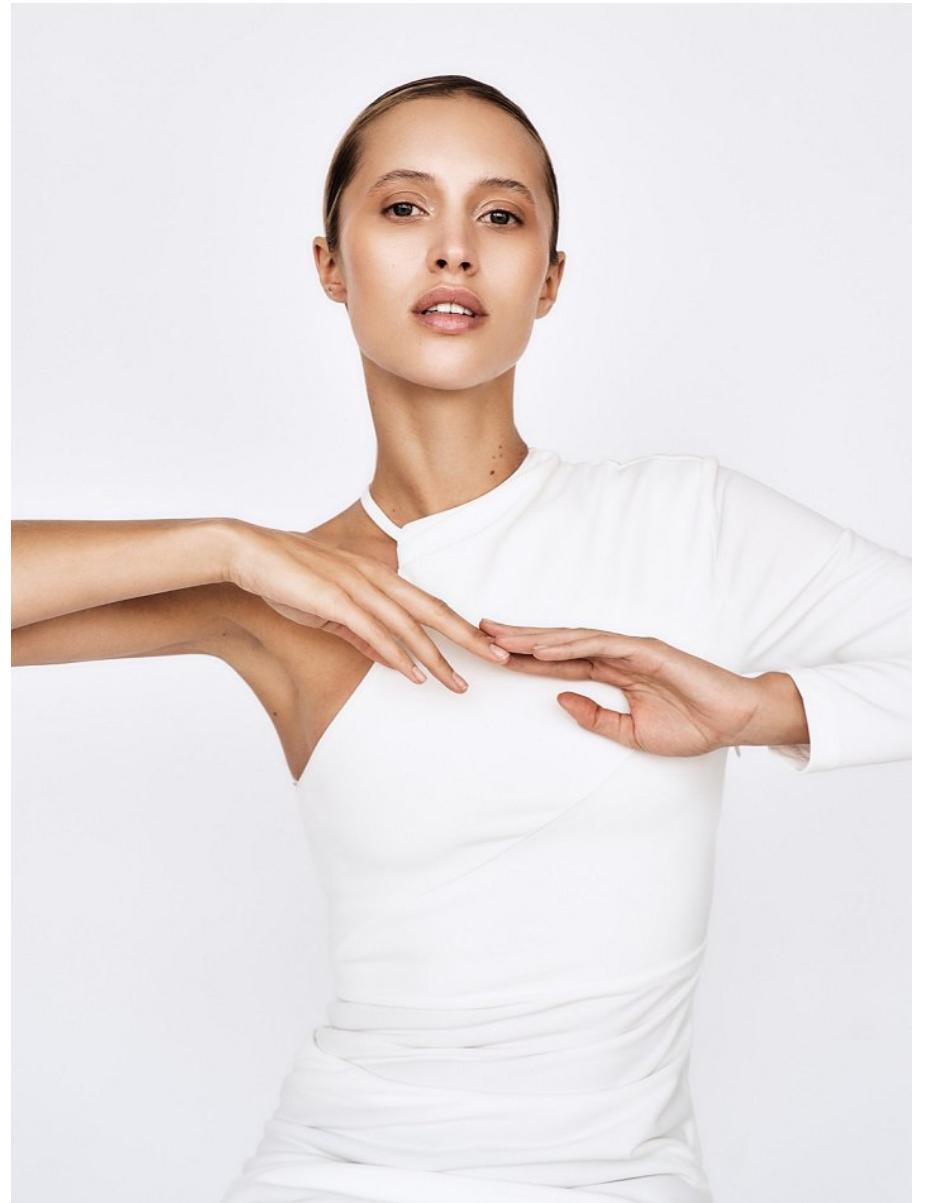

BOSS MODELS

CAPE TOWN

JULIE MARCH

Height: 175cm Bust: 84cm Waist: 64cm Hips: 91cm Shoe: 5 UK Hair: Blonde Eyes: Blue/Green