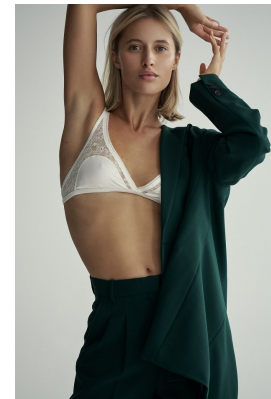

# BOSS MODELS

CAPE TOWN

## JULIE MARCH

Height: 175cm Bust: 84cm Waist: 61cm Hips: 87cm Shoe: 5 UK Hair: Blonde Eyes: Blue/Green

# BOSS MODELS

CAPE TOWN

JULIE MARCH

Height: 175cm Bust: 84cm Waist: 61cm Hips: 87cm Shoe: 5 UK Hair: Blonde Eyes: Blue/Green