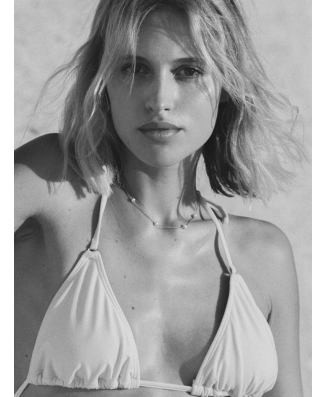

BOSS MODELS

CAPE TOWN

JULIE MARCH

Height: 175cm Bust: 84cm Waist: 61cm Hips: 87cm Shoe: 5 UK Hair: Blonde Eyes: Blue/Green