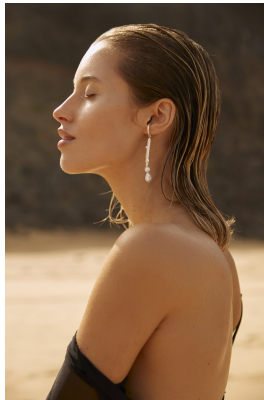

# BOSS MODELS

CAPE TOWN

## JULIE MARCH

Height: 175cm Bust: 84cm Waist: 61cm Hips: 87cm Shoe: 5 UK Hair: Blonde Eyes: Blue/Green

# BOSS MODELS

CAPE TOWN

JULIE MARCH

Height: 175cm Bust: 84cm Waist: 61cm Hips: 87cm Shoe: 5 UK Hair: Blonde Eyes: Blue/Green