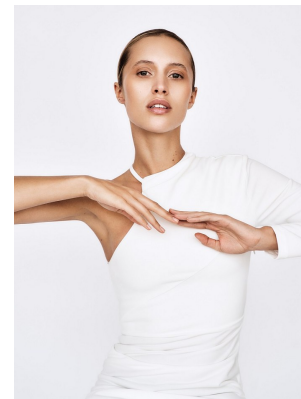

# BOSS MODELS

CAPE TOWN

## JULIE MARCH

Height: 175cm Bust: 84cm Waist: 64cm Hips: 91cm Shoe: 5 UK Hair: Blonde Eyes: Blue/Green