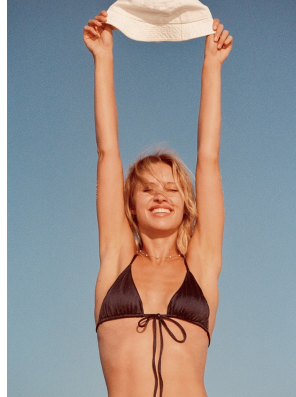

BOSS MODELS

CAPE TOWN

JULIE MARCH

Height: 175cm Bust: 84cm Waist: 64cm Hips: 91cm Shoe: 5 UK Hair: Blonde Eyes: Blue/Green