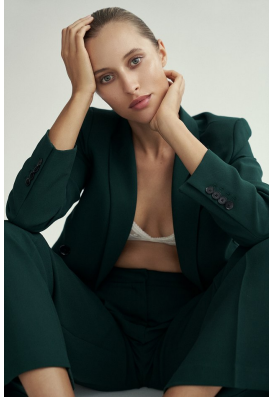

# BOSS MODELS

CAPE TOWN

## JULIE MARCH

Height: 175cm Bust: 84cm Waist: 61cm Hips: 87cm Shoe: 5 UK Hair: Blonde Eyes: Blue/Green

# BOSS MODELS

CAPE TOWN

JULIE MARCH

Height: 175cm Bust: 84cm Waist: 61cm Hips: 87cm Shoe: 5 UK Hair: Blonde Eyes: Blue/Green