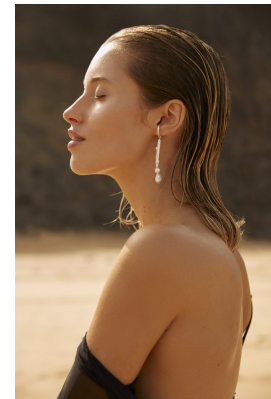

# BOSS MODELS

CAPE TOWN

## JULIE MARCH

Height: 175cm Bust: 84cm Waist: 64cm Hips: 91cm Shoe: 5 UK Hair: Blonde Eyes: Blue/Green