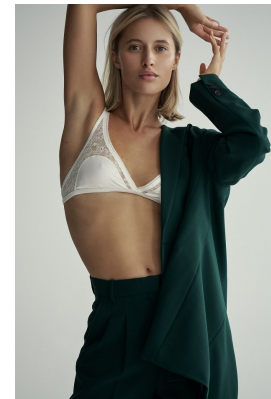

# BOSS MODELS

CAPE TOWN

## JULIE MARCH

Height: 175cm Bust: 84cm Waist: 64cm Hips: 91cm Shoe: 5 UK Hair: Blonde Eyes: Blue/Green