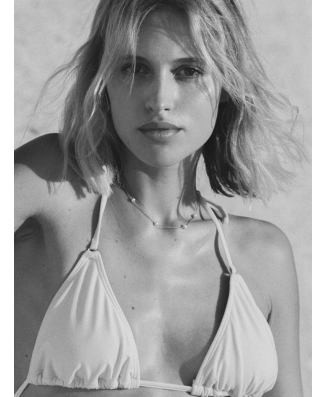

BOSS MODELS

CAPE TOWN

JULIE MARCH

Height: 175cm Bust: 84cm Waist: 64cm Hips: 91cm Shoe: 5 UK Hair: Blonde Eyes: Blue/Green