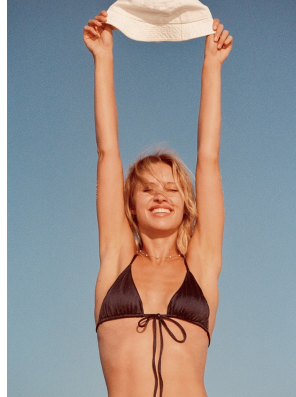

BOSS MODELS

CAPE TOWN

JULIE MARCH

Height: 175cm Bust: 84cm Waist: 61cm Hips: 87cm Shoe: 5 UK Hair: Blonde Eyes: Blue/Green