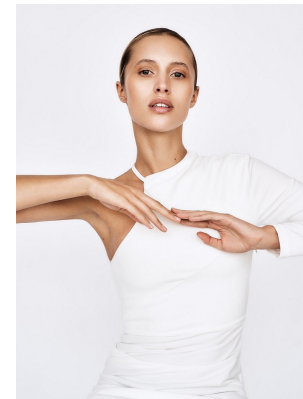

# BOSS MODELS

CAPE TOWN

## JULIE MARCH

Height: 175cm Bust: 84cm Waist: 61cm Hips: 87cm Shoe: 5 UK Hair: Blonde Eyes: Blue/Green

# BOSS MODELS

CAPE TOWN

JULIE MARCH

Height: 175cm Bust: 84cm Waist: 61cm Hips: 87cm Shoe: 5 UK Hair: Blonde Eyes: Blue/Green