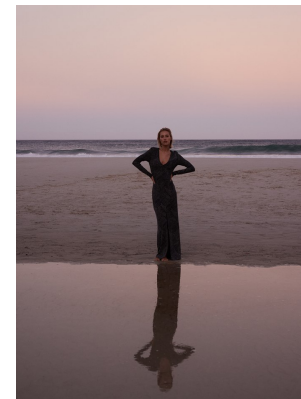

BOSS MODELS

CAPE TOWN

JULIE MARCH

Height: 175cm Bust: 84cm Waist: 61cm Hips: 87cm Shoe: 5 UK Hair: Blonde Eyes: Blue/Green

BOSS MODELS

CAPE TOWN

JULIE MARCH

Height: 175cm Bust: 84cm Waist: 61cm Hips: 87cm Shoe: 5 UK Hair: Blonde Eyes: Blue/Green

BOSS MODELS

CAPE TOWN

JULIE MARCH

Height: 175cm Bust: 84cm Waist: 61cm Hips: 87cm Shoe: 5 UK Hair: Blonde Eyes: Blue/Green