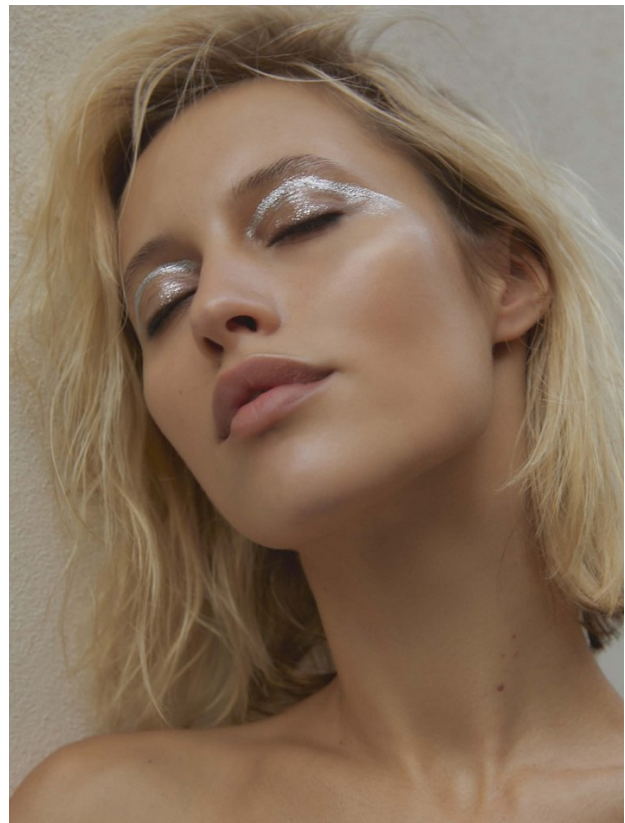

BOSS MODELS

CAPE TOWN

JULIE MARCH

Height: 175cm Bust: 84cm Waist: 61cm Hips: 87cm Shoe: 5 UK Hair: Blonde Eyes: Blue/Green

BOSS MODELS

CAPE TOWN

JULIE MARCH

Height: 175cm Bust: 84cm Waist: 61cm Hips: 87cm Shoe: 5 UK Hair: Blonde Eyes: Blue/Green