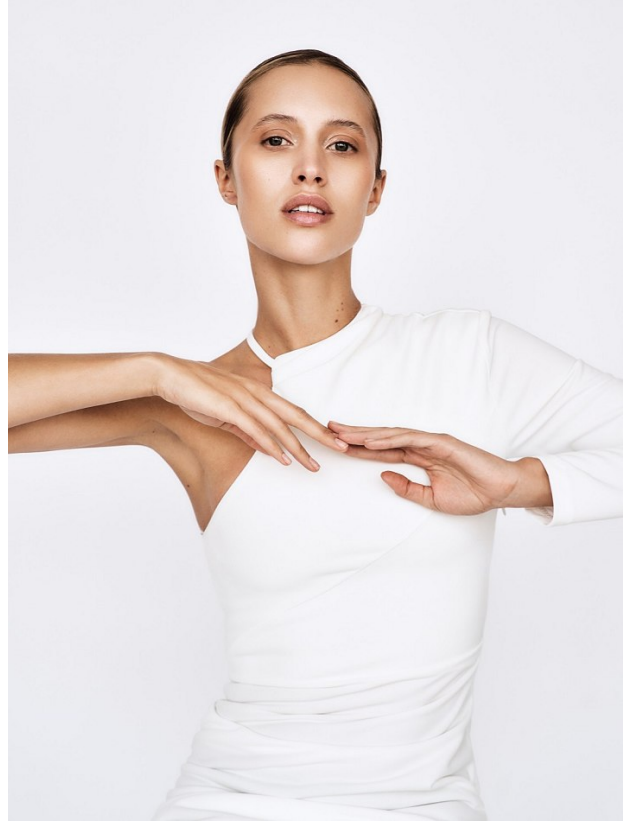

BOSS MODELS

CAPE TOWN

JULIE MARCH

Height: 175cm Bust: 84cm Waist: 61cm Hips: 87cm Shoe: 5 UK Hair: Blonde Eyes: Blue/Green