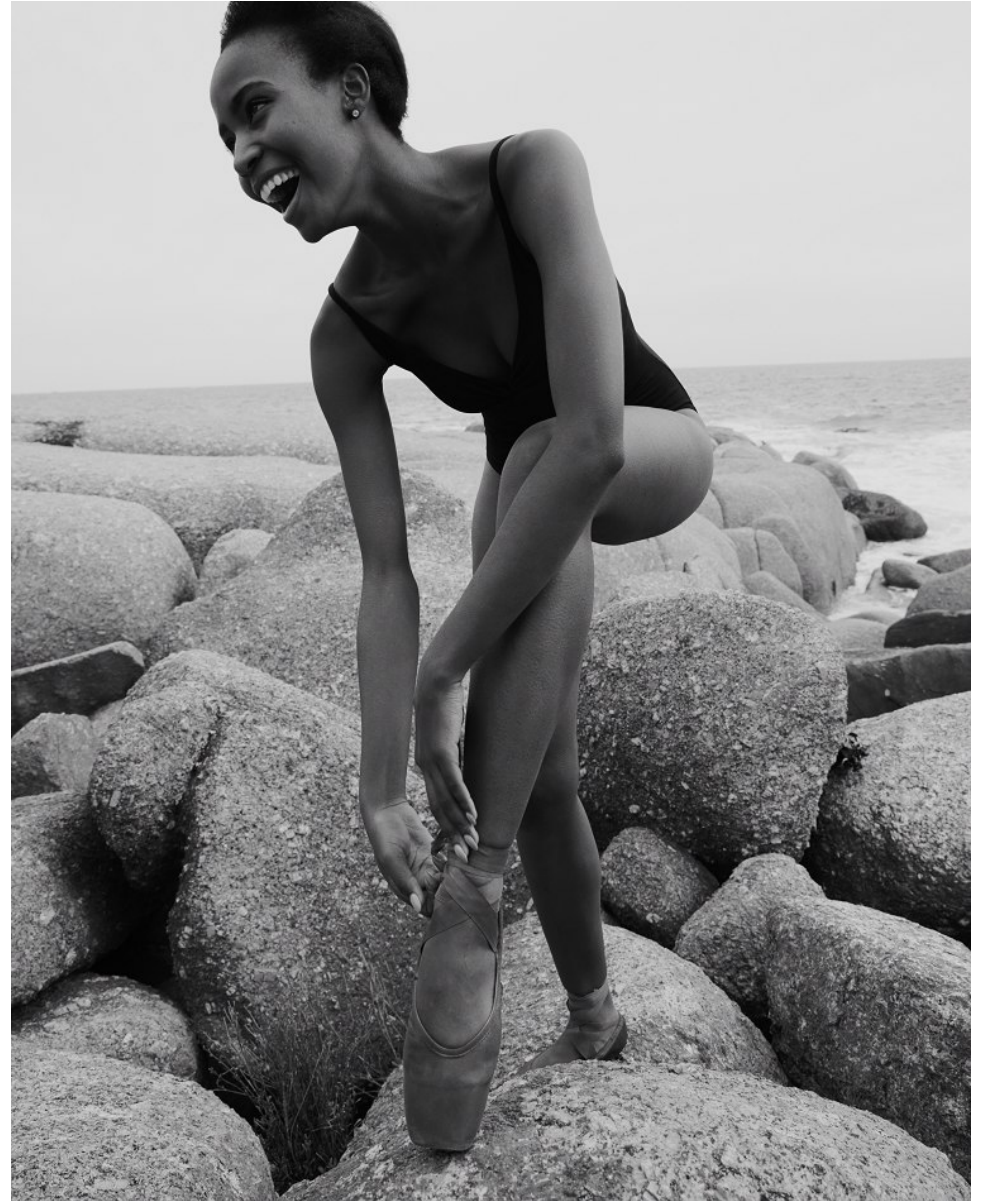

# BOSS MODELS

CAPE TOWN

LALELA MSWANE

Height: 170cm Bust: 82cm Waist: 62cm Hips: 93cm Shoe: 5 UK Hair: Dark Brown Eyes: Brown