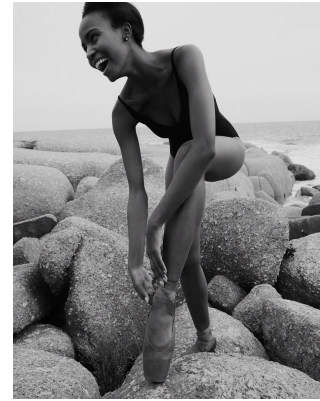

# BOSS MODELS

CAPE TOWN

LALELA MSWANE

Height: 170cm Bust: 82cm Waist: 62cm Hips: 93cm Shoe: 5 UK Hair: Dark Brown Eyes: Brown

# BOSS MODELS

CAPE TOWN

## LALELA MSWANE

Height: 170cm Bust: 82cm Waist: 62cm Hips: 93cm Shoe: 5 UK Hair: Dark Brown Eyes: Brown