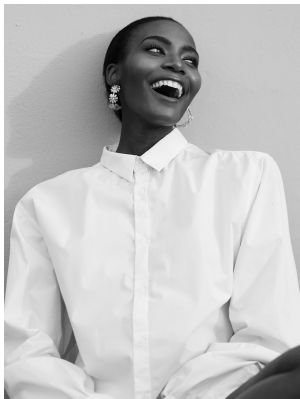

# BOSS MODELS

CAPE TOWN

LALELA MSWANE

Height: 170cm Bust: 82cm Waist: 62cm Hips: 93cm Shoe: 5 UK Hair: Dark Brown Eyes: Brown

# BOSS MODELS

CAPE TOWN

## LALELA MSWANE

Height: 170cm Bust: 82cm Waist: 62cm Hips: 93cm Shoe: 5 UK Hair: Dark Brown Eyes: Brown