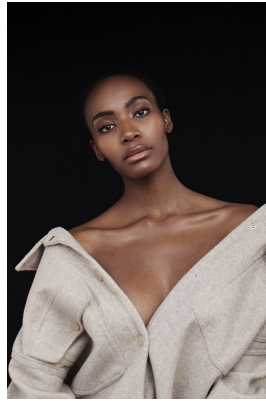

BOSS MODELS

CAPE TOWN

LALELA MSWANE

Height: 170cm Bust: 82cm Waist: 62cm Hips: 93cm Shoe: 5 UK Hair: Dark Brown Eyes: Brown

BOSS MODELS

CAPE TOWN

LALELA MSWANE

Height: 170cm Bust: 82cm Waist: 62cm Hips: 93cm Shoe: 5 UK Hair: Dark Brown Eyes: Brown