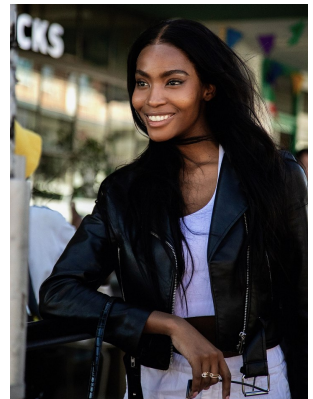

# BOSS MODELS

CAPE TOWN

LALELA MSWANE

Height: 170cm Bust: 82cm Waist: 62cm Hips: 93cm Shoe: 5 UK Hair: Dark Brown Eyes: Brown

# BOSS MODELS

CAPE TOWN

## LALELA MSWANE

Height: 170cm Bust: 82cm Waist: 62cm Hips: 93cm Shoe: 5 UK Hair: Dark Brown Eyes: Brown