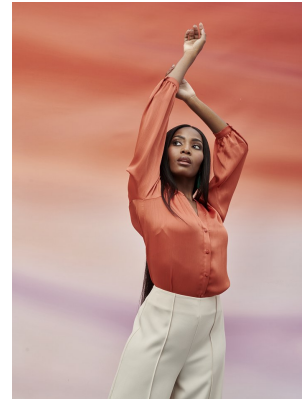

BOSS MODELS

CAPE TOWN

LALELA MSWANE

Height: 170cm Bust: 82cm Waist: 62cm Hips: 93cm Shoe: 5 UK Hair: Dark Brown Eyes: Brown

BOSS MODELS

CAPE TOWN

LALELA MSWANE

Height: 170cm Bust: 82cm Waist: 62cm Hips: 93cm Shoe: 5 UK Hair: Dark Brown Eyes: Brown