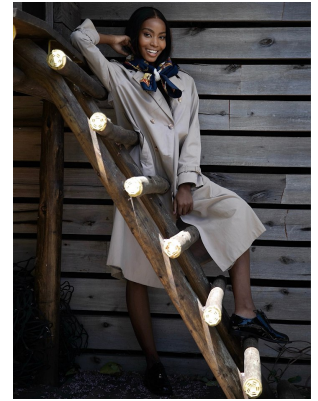

BOSS MODELS

CAPE TOWN

LALELA MSWANE

Height: 170cm Bust: 82cm Waist: 62cm Hips: 93cm Shoe: 5 UK Hair: Dark Brown Eyes: Brown

BOSS MODELS

CAPE TOWN

LALELA MSWANE

Height: 170cm Bust: 82cm Waist: 62cm Hips: 93cm Shoe: 5 UK Hair: Dark Brown Eyes: Brown