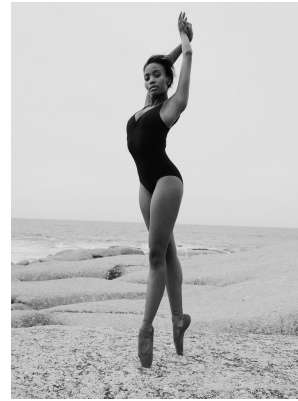

BOSS MODELS

CAPE TOWN

LALELA MSWANE

Height: 170cm Bust: 82cm Waist: 62cm Hips: 93cm Shoe: 5 UK Hair: Dark Brown Eyes: Brown

BOSS MODELS

CAPE TOWN

LALELA MSWANE

Height: 170cm Bust: 82cm Waist: 62cm Hips: 93cm Shoe: 5 UK Hair: Dark Brown Eyes: Brown