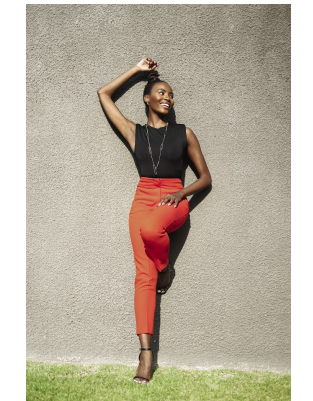

# BOSS MODELS

CAPE TOWN

LALELA MSWANE

Height: 170cm Bust: 82cm Waist: 62cm Hips: 93cm Shoe: 5 UK Hair: Dark Brown Eyes: Brown

# BOSS MODELS

CAPE TOWN

## LALELA MSWANE

Height: 170cm Bust: 82cm Waist: 62cm Hips: 93cm Shoe: 5 UK Hair: Dark Brown Eyes: Brown