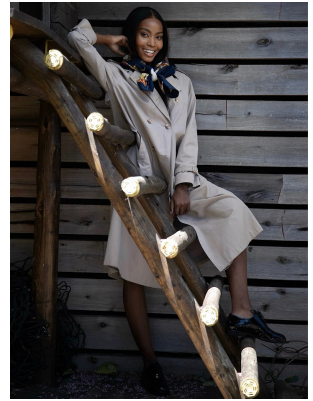

# BOSS MODELS

CAPE TOWN

LALELA MSWANE

Height: 170cm Bust: 82cm Waist: 62cm Hips: 93cm Shoe: 5 UK Hair: Dark Brown Eyes: Brown

# BOSS MODELS

CAPE TOWN

## LALELA MSWANE

Height: 170cm Bust: 82cm Waist: 62cm Hips: 93cm Shoe: 5 UK Hair: Dark Brown Eyes: Brown