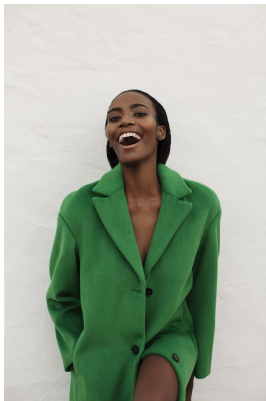

# BOSS MODELS

CAPE TOWN

LALELA MSWANE

Height: 170cm Bust: 82cm Waist: 62cm Hips: 93cm Shoe: 5 UK Hair: Dark Brown Eyes: Brown

# BOSS MODELS

CAPE TOWN

## LALELA MSWANE

Height: 170cm Bust: 82cm Waist: 62cm Hips: 93cm Shoe: 5 UK Hair: Dark Brown Eyes: Brown