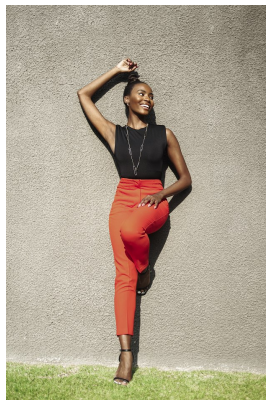

BOSS MODELS

CAPE TOWN

LALELA MSWANE

Height: 170cm Bust: 82cm Waist: 62cm Hips: 93cm Shoe: 5 UK Hair: Dark Brown Eyes: Brown

BOSS MODELS

CAPE TOWN

LALELA MSWANE

Height: 170cm Bust: 82cm Waist: 62cm Hips: 93cm Shoe: 5 UK Hair: Dark Brown Eyes: Brown