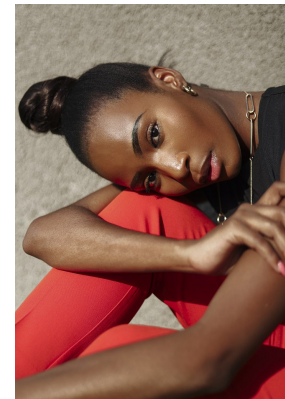

# BOSS MODELS

CAPE TOWN

LALELA MSWANE

Height: 170cm Bust: 82cm Waist: 62cm Hips: 93cm Shoe: 5 UK Hair: Dark Brown Eyes: Brown

# BOSS MODELS

CAPE TOWN

## LALELA MSWANE

Height: 170cm Bust: 82cm Waist: 62cm Hips: 93cm Shoe: 5 UK Hair: Dark Brown Eyes: Brown