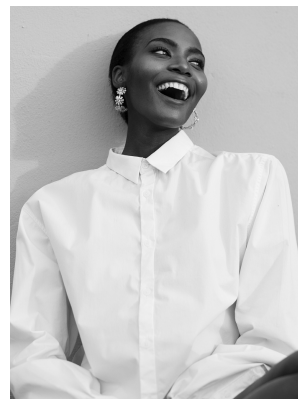

BOSS MODELS

CAPE TOWN

LALELA MSWANE

Height: 170cm Bust: 82cm Waist: 62cm Hips: 93cm Shoe: 5 UK Hair: Dark Brown Eyes: Brown

BOSS MODELS

CAPE TOWN

LALELA MSWANE

Height: 170cm Bust: 82cm Waist: 62cm Hips: 93cm Shoe: 5 UK Hair: Dark Brown Eyes: Brown