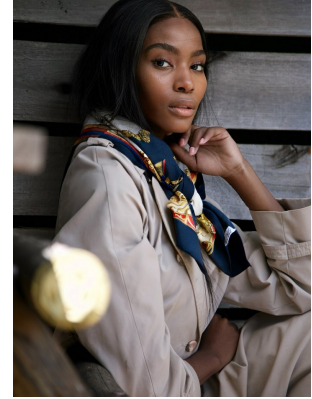

# BOSS MODELS

CAPE TOWN

LALELA MSWANE

Height: 170cm Bust: 82cm Waist: 62cm Hips: 93cm Shoe: 5 UK Hair: Dark Brown Eyes: Brown

# BOSS MODELS

CAPE TOWN

## LALELA MSWANE

Height: 170cm Bust: 82cm Waist: 62cm Hips: 93cm Shoe: 5 UK Hair: Dark Brown Eyes: Brown