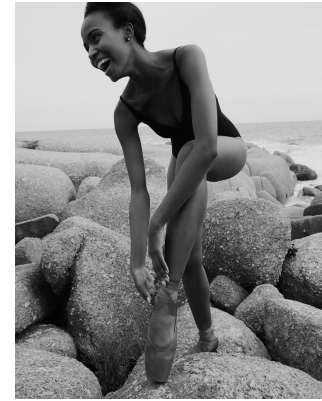

BOSS MODELS

CAPE TOWN

LALELA MSWANE

Height: 170cm Bust: 82cm Waist: 62cm Hips: 93cm Shoe: 5 UK Hair: Dark Brown Eyes: Brown

BOSS MODELS

CAPE TOWN

LALELA MSWANE

Height: 170cm Bust: 82cm Waist: 62cm Hips: 93cm Shoe: 5 UK Hair: Dark Brown Eyes: Brown