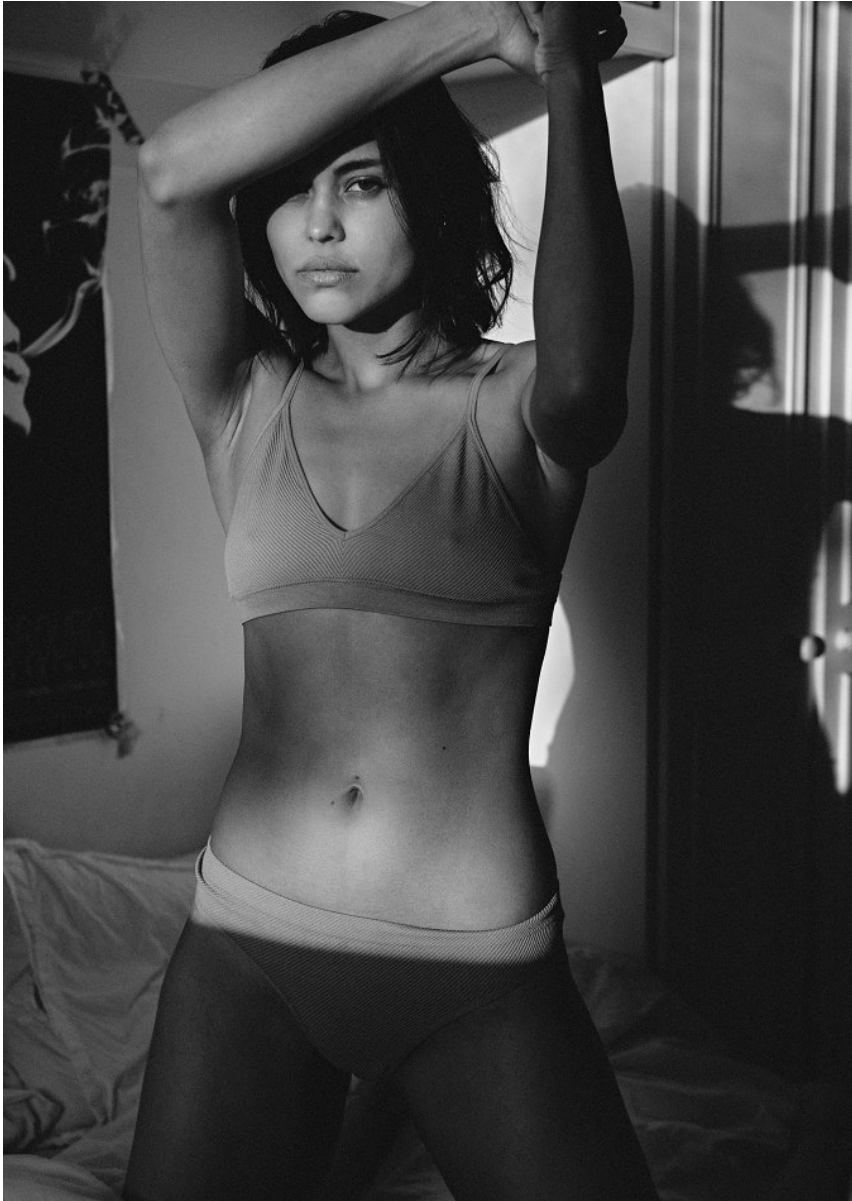

ROOS ATES

BOSS MODELS

CAPE TOWN

ROOS ATES

Height: 179cm Bust: 88cm Waist: 66cm Hips: 98cm Shoe: 7 UK Hair: Dark Brown Eyes: Brown