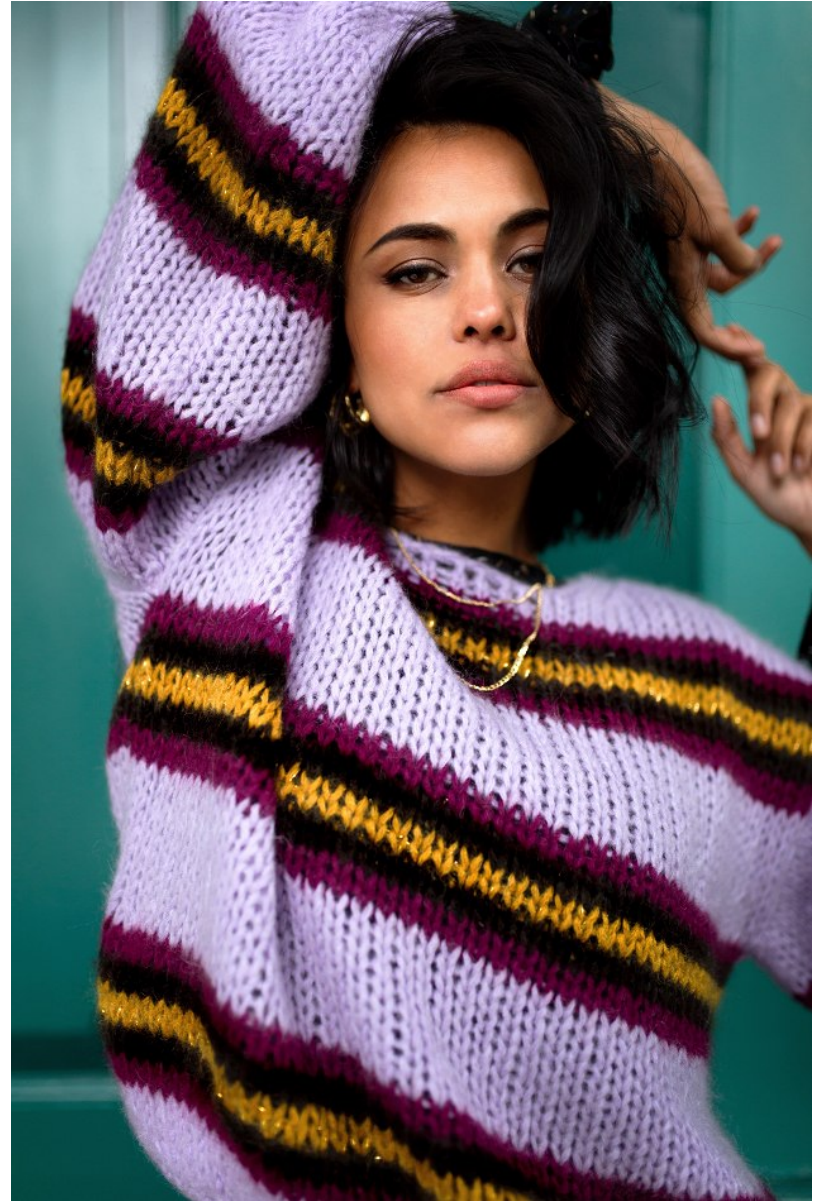

BOSS MODELS

CAPE TOWN

ROOS ATES

Height: 179cm Bust: 88cm Waist: 66cm Hips: 98cm Shoe: 7 UK Hair: Dark Brown Eyes: Brown