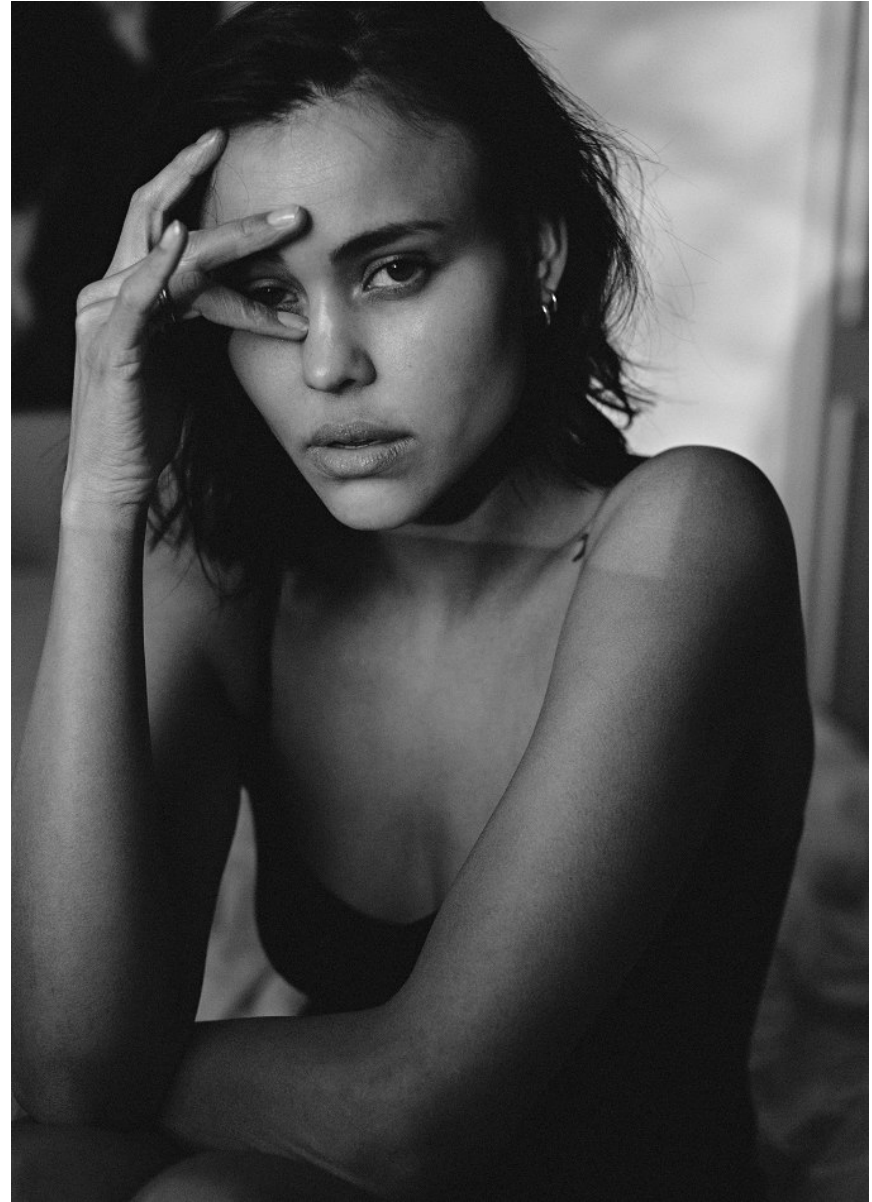

BOSS MODELS

CAPE TOWN

ROOS ATES

Height: 179cm Bust: 88cm Waist: 66cm Hips: 98cm Shoe: 7 UK Hair: Dark Brown Eyes: Brown

BOSS MODELS

CAPE TOWN

ROOS ATES

Height: 179cm Bust: 88cm Waist: 66cm Hips: 98cm Shoe: 7 UK Hair: Dark Brown Eyes: Brown