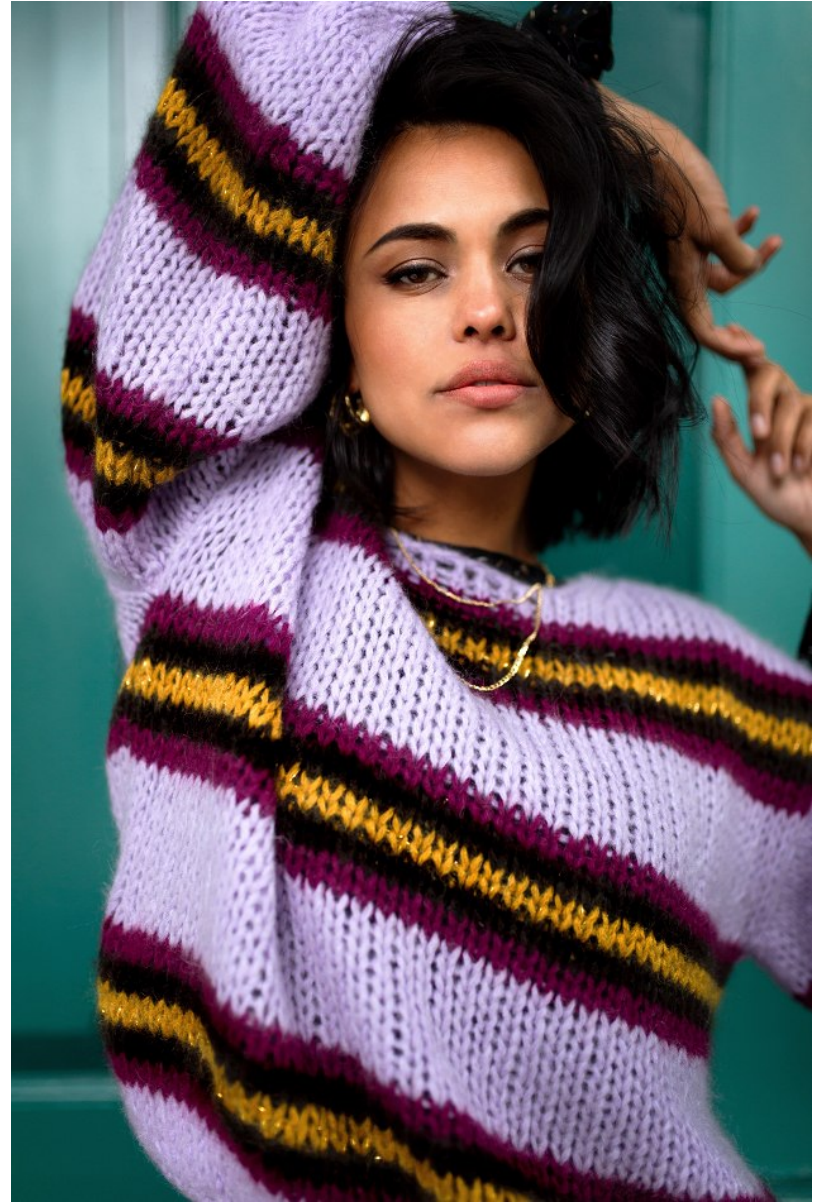

BOSS MODELS

CAPE TOWN

ROOS ATES

Height: 179cm Bust: 88cm Waist: 66cm Hips: 98cm Shoe: 7 UK Hair: Dark Brown Eyes: Brown