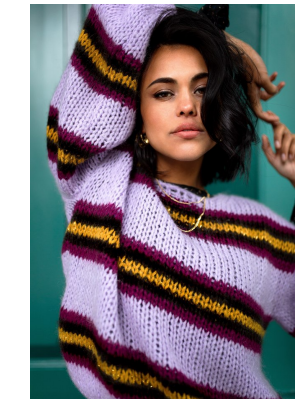

BOSS MODELS

CAPE TOWN

ROOS ATES

Height: 179cm Bust: 88cm Waist: 66cm Hips: 98cm Shoe: 7 UK Hair: Dark Brown Eyes: Brown