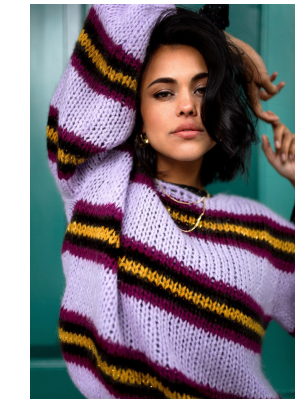

BOSS MODELS

CAPE TOWN

ROOS ATEs

Height: 179cm Bust: 88cm Waist: 66cm Hips: 98cm Shoe: 7 UK Hair: Dark Brown Eyes: Brown

BOSS MODELS

CAPE TOWN

ROOS ATES

Height: 179cm Bust: 88cm Waist: 66cm Hips: 98cm Shoe: 7 UK Hair: Dark Brown Eyes: Brown

BOSS MODELS

CAPE TOWN

ROOS ATES

Height: 179cm Bust: 88cm Waist: 66cm Hips: 98cm Shoe: 7 UK Hair: Dark Brown Eyes: Brown