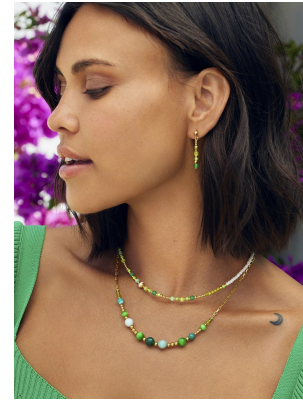

BOSS MODELS

CAPE TOWN

ROOS ATES

Height: 179cm Bust: 88cm Waist: 66cm Hips: 98cm Shoe: 7 UK Hair: Dark Brown Eyes: Brown