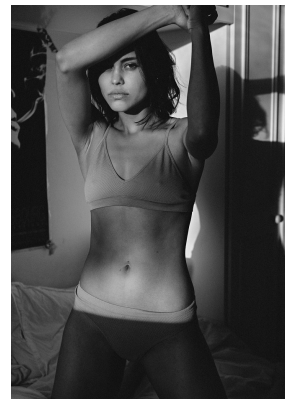

BOSS MODELS

CAPE TOWN

ROOS ATEs

Height: 179cm Bust: 88cm Waist: 66cm Hips: 98cm Shoe: 7 UK Hair: Dark Brown Eyes: Brown

BOSS MODELS

CAPE TOWN

ROOS ATES

Height: 179cm Bust: 88cm Waist: 66cm Hips: 98cm Shoe: 7 UK Hair: Dark Brown Eyes: Brown

BOSS MODELS

CAPE TOWN

ROOS ATES

Height: 179cm Bust: 88cm Waist: 66cm Hips: 98cm Shoe: 7 UK Hair: Dark Brown Eyes: Brown