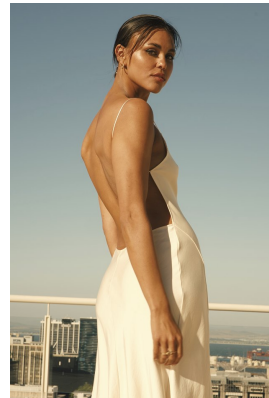

# BOSS MODELS

CAPE TOWN

## ROOS ATEs

Height: 179cm Bust: 88cm Waist: 66cm Hips: 98cm Shoe: 7 UK Hair: Dark Brown Eyes: Brown

## ROOS ATEES

Height: 179cm Bust: 88cm Waist: 66cm Hips: 98cm Shoe: 7 UK Hair: Dark Brown Eyes: Brown