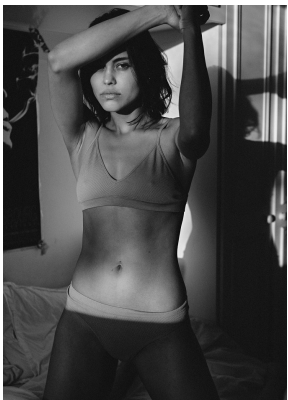

BOSS MODELS

CAPE TOWN

ROOS ATES

Height: 179cm Bust: 88cm Waist: 66cm Hips: 98cm Shoe: 7 UK Hair: Dark Brown Eyes: Brown

BOSS MODELS

CAPE TOWN

ROOS ATES

Height: 179cm Bust: 88cm Waist: 66cm Hips: 98cm Shoe: 7 UK Hair: Dark Brown Eyes: Brown