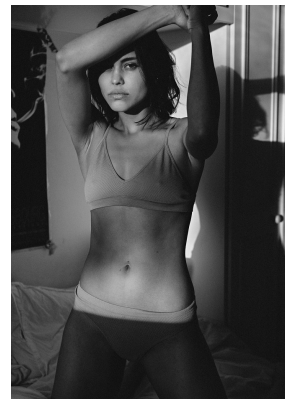

# BOSS MODELS

CAPE TOWN

## ROOS ATEs

Height: 179cm Bust: 88cm Waist: 66cm Hips: 98cm Shoe: 7 UK Hair: Dark Brown Eyes: Brown

## ROOS ATEES

Height: 179cm Bust: 88cm Waist: 66cm Hips: 98cm Shoe: 7 UK Hair: Dark Brown Eyes: Brown