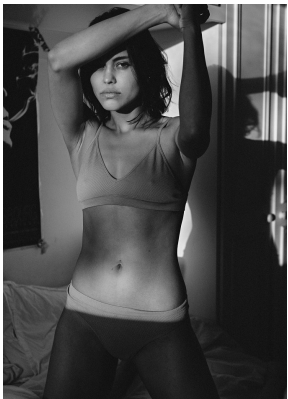

BOSS MODELS

CAPE TOWN

ROOS ATES

Height: 179cm Bust: 88cm Waist: 66cm Hips: 98cm Shoe: 7 UK Hair: Dark Brown Eyes: Brown

BOSS MODELS

CAPE TOWN

ROOS ATES

Height: 179cm Bust: 88cm Waist: 66cm Hips: 98cm Shoe: 7 UK Hair: Dark Brown Eyes: Brown