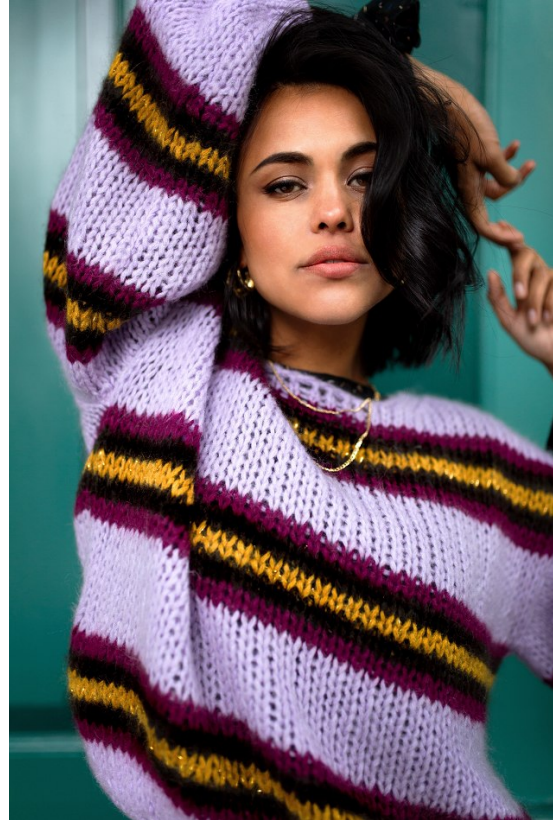

BOSS MODELS

CAPE TOWN

ROOS ATEs

Height: 179cm Bust: 88cm Waist: 66cm Hips: 98cm Shoe: 7 UK Hair: Dark Brown Eyes: Brown