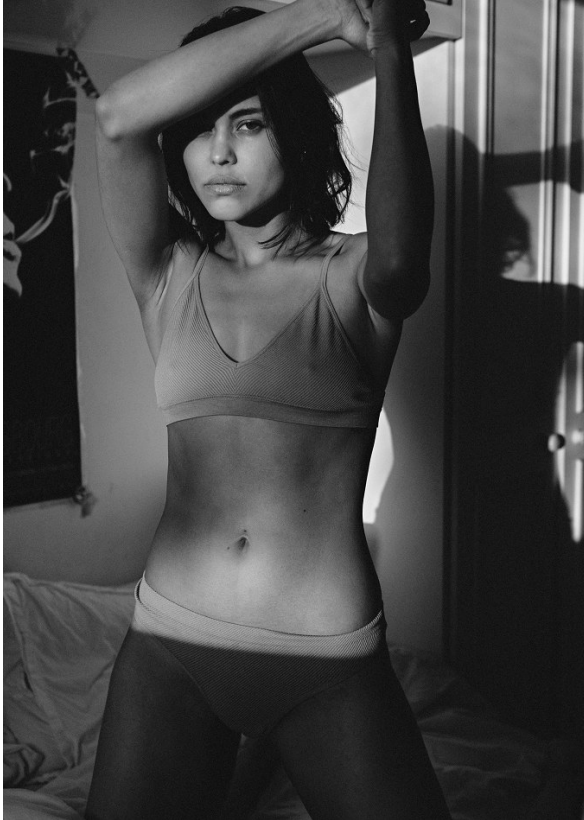

BOSS MODELS

CAPE TOWN

ROOS ATES

Height: 179cm Bust: 88cm Waist: 66cm Hips: 98cm Shoe: 7 UK Hair: Dark Brown Eyes: Brown