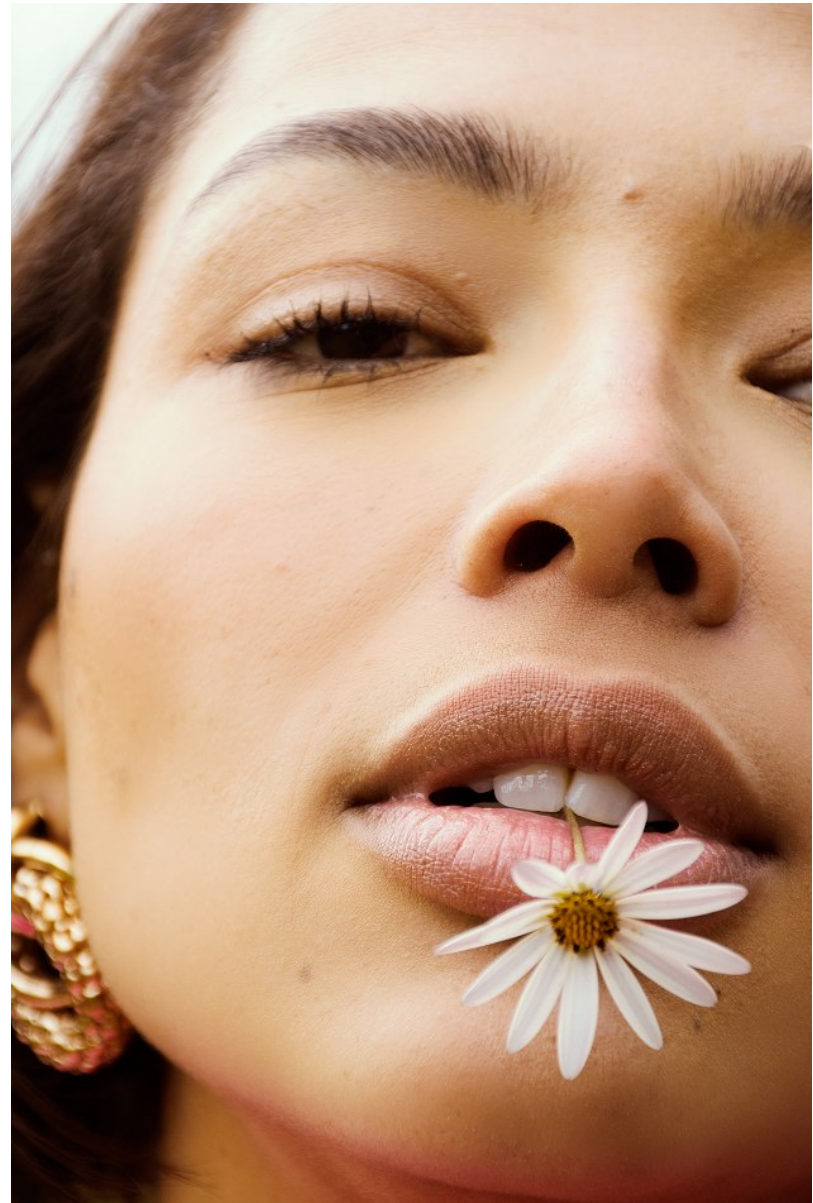

BOSS MODELS

CAPE TOWN

MELISSA MAGIERA

Height: 177cm Bust: 84cm Waist: 66cm Hips: 95cm Shoe: 6 UK Hair: Dark Brown Eyes: Brown