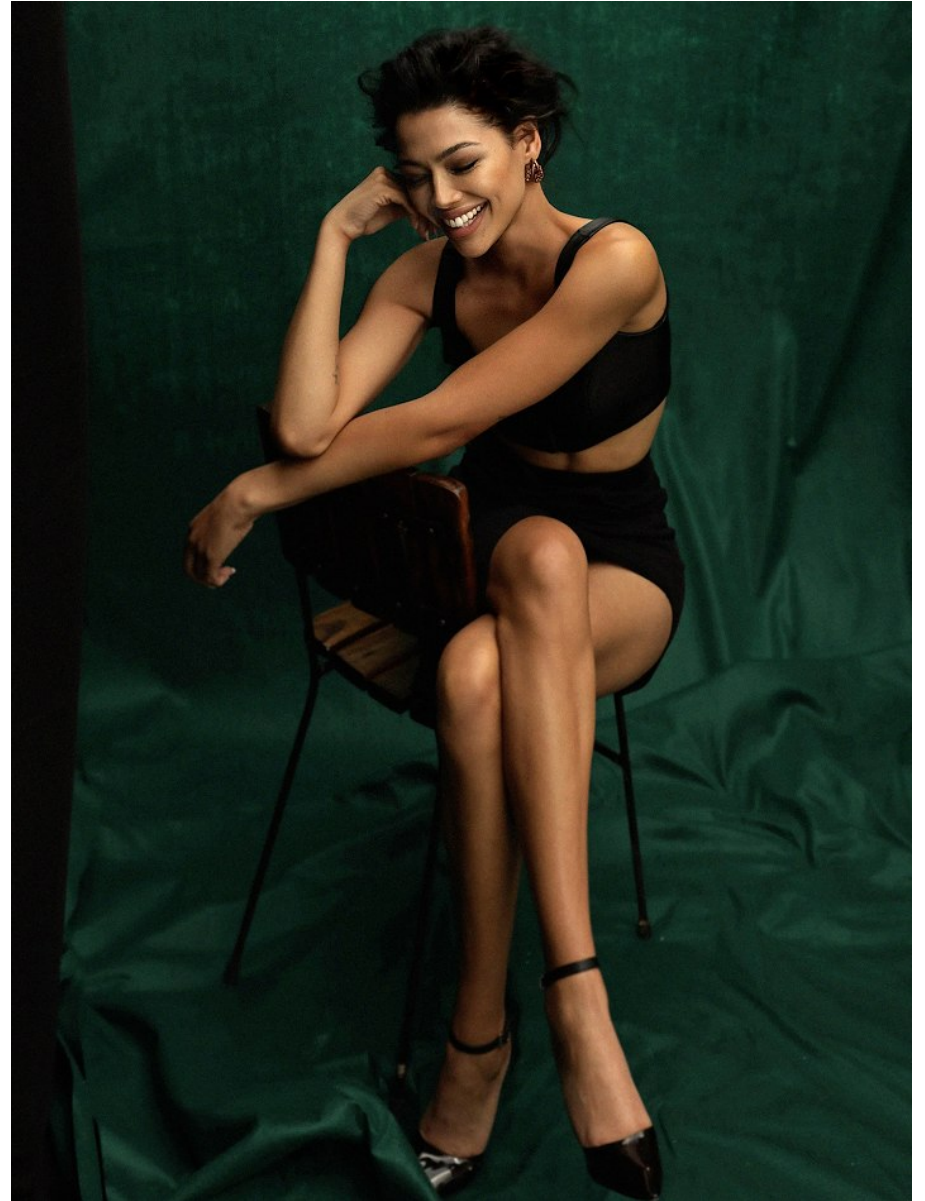

BOSS MODELS

CAPE TOWN

MELISSA MAGIERA

Height: 177cm Bust: 84cm Waist: 66cm Hips: 95cm Shoe: 6 UK Hair: Dark Brown Eyes: Brown

BOSS MODELS

CAPE TOWN

MELISSA MAGIERA

Height: 177cm Bust: 84cm Waist: 66cm Hips: 95cm Shoe: 6 UK Hair: Dark Brown Eyes: Brown

BOSS MODELS

CAPE TOWN

MELISSA MAGIERA

Height: 177cm Bust: 84cm Waist: 66cm Hips: 95cm Shoe: 6 UK Hair: Dark Brown Eyes: Brown