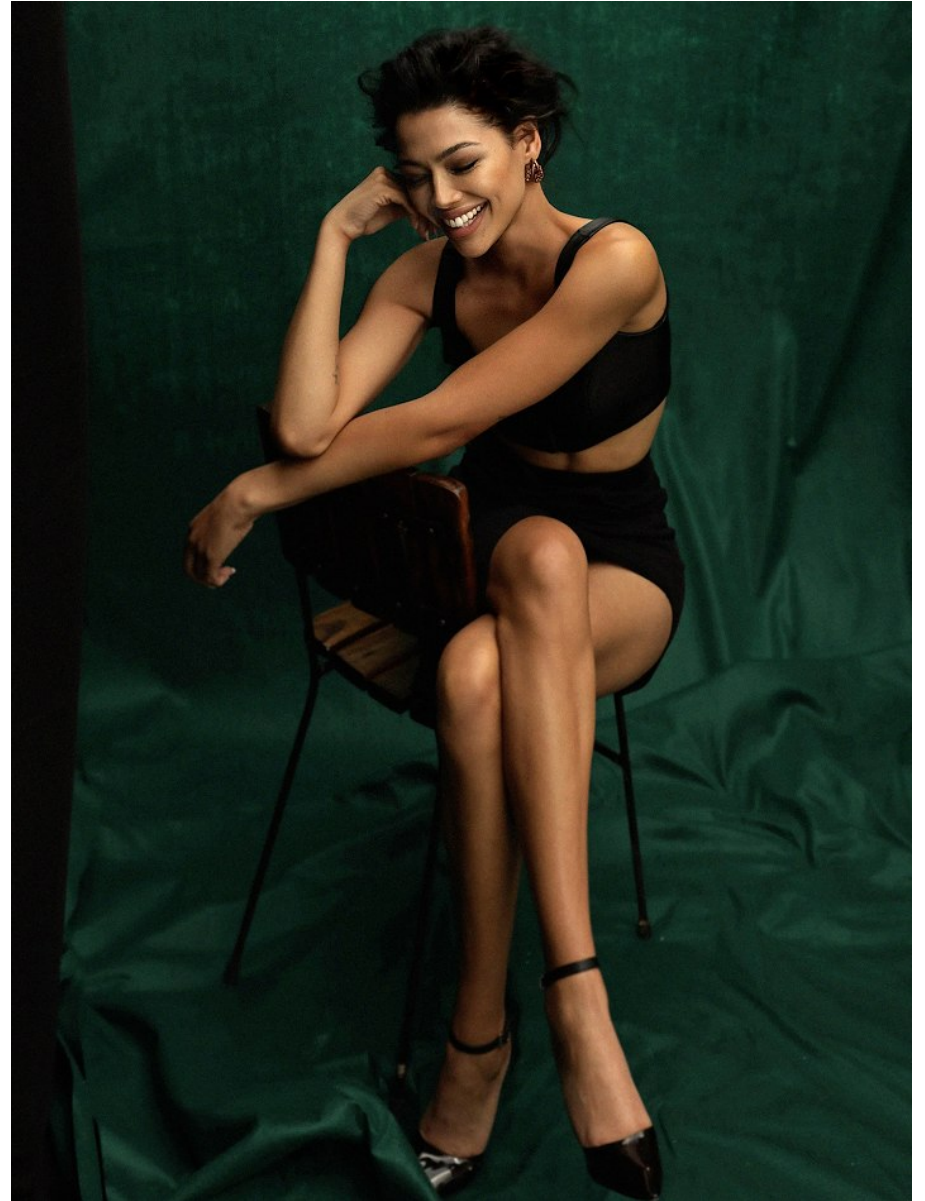

BOSS MODELS

CAPE TOWN

MELISSA MAGIERA

Height: 177cm Bust: 84cm Waist: 66cm Hips: 95cm Shoe: 6 UK Hair: Dark Brown Eyes: Brown