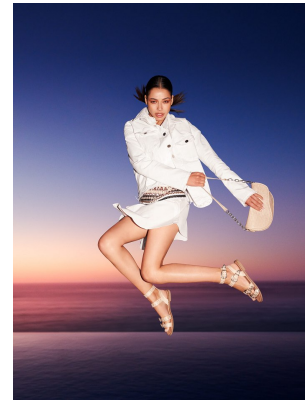

# BOSS MODELS

CAPE TOWN

MELISSA MAGIERA

Height: 177cm Bust: 84cm Waist: 66cm Hips: 95cm Shoe: 6 UK Hair: Dark Brown Eyes: Brown

# BOSS MODELS

CAPE TOWN

## MELISSA MAGIERA

Height: 177cm Bust: 84cm Waist: 66cm Hips: 95cm Shoe: 6 UK Hair: Dark Brown Eyes: Brown