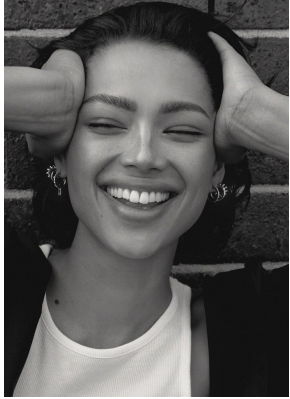

# BOSS MODELS

CAPE TOWN

MELISSA MAGIERA

Height: 177cm Bust: 84cm Waist: 66cm Hips: 95cm Shoe: 6 UK Hair: Dark Brown Eyes: Brown

# BOSS MODELS

CAPE TOWN

## MELISSA MAGIERA

Height: 177cm Bust: 84cm Waist: 66cm Hips: 95cm Shoe: 6 UK Hair: Dark Brown Eyes: Brown