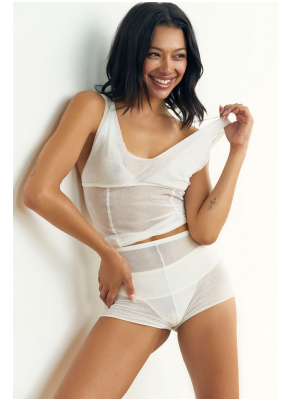

BOSS MODELS

CAPE TOWN

MELISSA MAGIERA

Height: 177cm Bust: 84cm Waist: 66cm Hips: 95cm Shoe: 6 UK Hair: Dark Brown Eyes: Brown

BOSS MODELS

CAPE TOWN

MELISSA MAGIERA

Height: 177cm Bust: 84cm Waist: 66cm Hips: 95cm Shoe: 6 UK Hair: Dark Brown Eyes: Brown