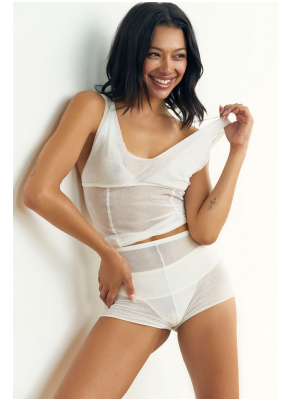

# BOSS MODELS

CAPE TOWN

MELISSA MAGIERA

Height: 177cm Bust: 84cm Waist: 66cm Hips: 95cm Shoe: 6 UK Hair: Dark Brown Eyes: Brown

# BOSS MODELS

CAPE TOWN

## MELISSA MAGIERA

Height: 177cm Bust: 84cm Waist: 66cm Hips: 95cm Shoe: 6 UK Hair: Dark Brown Eyes: Brown