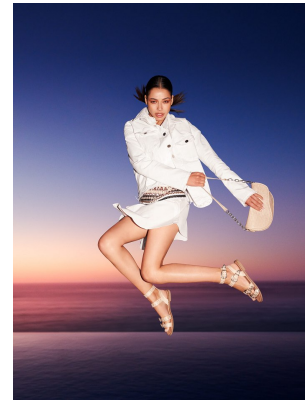

BOSS MODELS

CAPE TOWN

MELISSA MAGIERA

Height: 177cm Bust: 84cm Waist: 66cm Hips: 95cm Shoe: 6 UK Hair: Dark Brown Eyes: Brown

BOSS MODELS

CAPE TOWN

MELISSA MAGIERA

Height: 177cm Bust: 84cm Waist: 66cm Hips: 95cm Shoe: 6 UK Hair: Dark Brown Eyes: Brown