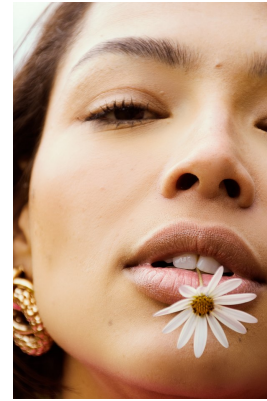

BOSS MODELS

CAPE TOWN

MELISSA MAGIERA

Height: 177cm Bust: 84cm Waist: 66cm Hips: 95cm Shoe: 6 UK Hair: Dark Brown Eyes: Brown

BOSS MODELS

CAPE TOWN

MELISSA MAGIERA

Height: 177cm Bust: 84cm Waist: 66cm Hips: 95cm Shoe: 6 UK Hair: Dark Brown Eyes: Brown