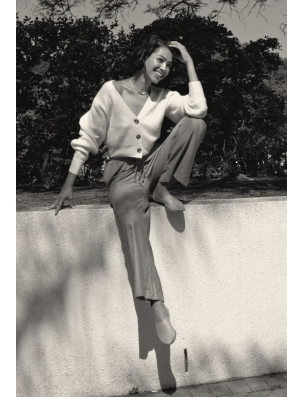

BOSS MODELS

CAPE TOWN

MELISSA MAGIERA

Height: 177cm Bust: 84cm Waist: 66cm Hips: 95cm Shoe: 6 UK Hair: Dark Brown Eyes: Brown

BOSS MODELS

CAPE TOWN

MELISSA MAGIERA

Height: 177cm Bust: 84cm Waist: 66cm Hips: 95cm Shoe: 6 UK Hair: Dark Brown Eyes: Brown