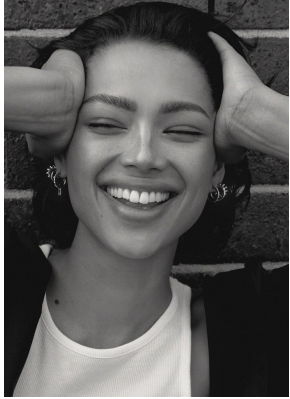

BOSS MODELS

CAPE TOWN

MELISSA MAGIERA

Height: 177cm Bust: 84cm Waist: 66cm Hips: 95cm Shoe: 6 UK Hair: Dark Brown Eyes: Brown

BOSS MODELS

CAPE TOWN

MELISSA MAGIERA

Height: 177cm Bust: 84cm Waist: 66cm Hips: 95cm Shoe: 6 UK Hair: Dark Brown Eyes: Brown