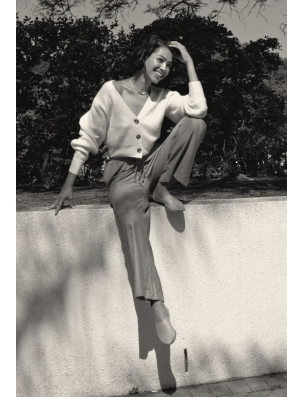

# BOSS MODELS

CAPE TOWN

MELISSA MAGIERA

Height: 177cm Bust: 84cm Waist: 66cm Hips: 95cm Shoe: 6 UK Hair: Dark Brown Eyes: Brown

# BOSS MODELS

CAPE TOWN

## MELISSA MAGIERA

Height: 177cm Bust: 84cm Waist: 66cm Hips: 95cm Shoe: 6 UK Hair: Dark Brown Eyes: Brown