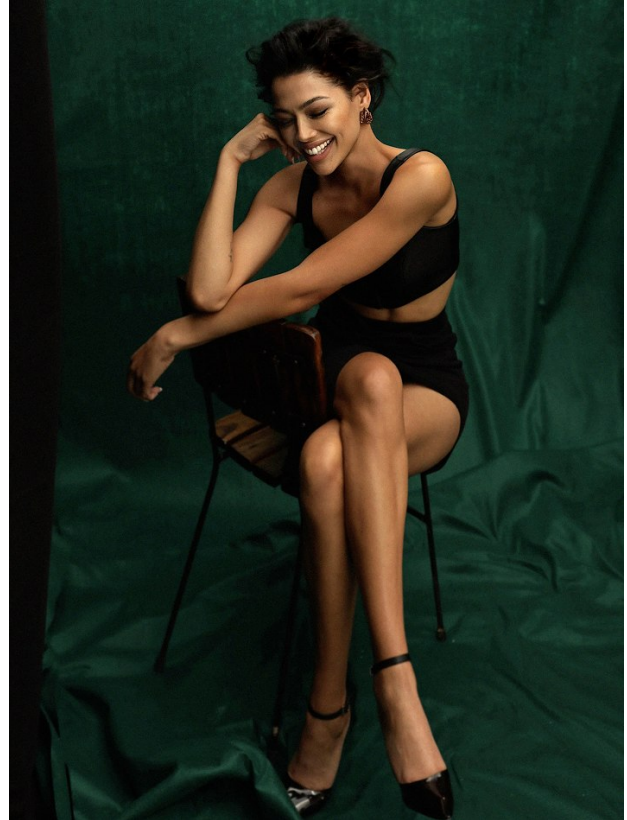

BOSS MODELS

CAPE TOWN

MELISSA MAGIERA

Height: 177cm Bust: 84cm Waist: 66cm Hips: 95cm Shoe: 6 UK Hair: Dark Brown Eyes: Brown