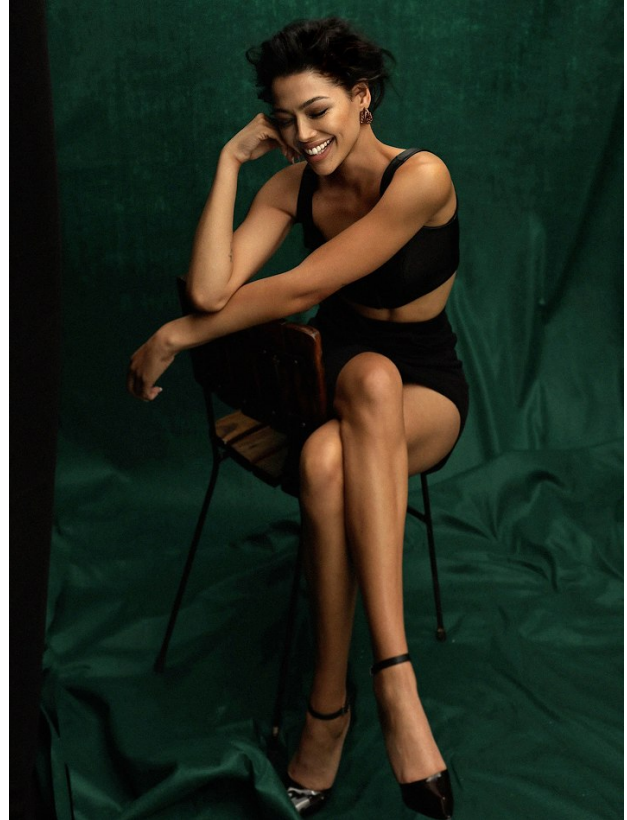

BOSS MODELS

CAPE TOWN

MELISSA MAGIERA

Height: 177cm Bust: 84cm Waist: 66cm Hips: 95cm Shoe: 6 UK Hair: Dark Brown Eyes: Brown

BOSS MODELS

CAPE TOWN

MELISSA MAGIERA

Height: 177cm Bust: 84cm Waist: 66cm Hips: 95cm Shoe: 6 UK Hair: Dark Brown Eyes: Brown

BOSS MODELS

CAPE TOWN

MELISSA MAGIERA

Height: 177cm Bust: 84cm Waist: 66cm Hips: 95cm Shoe: 6 UK Hair: Dark Brown Eyes: Brown