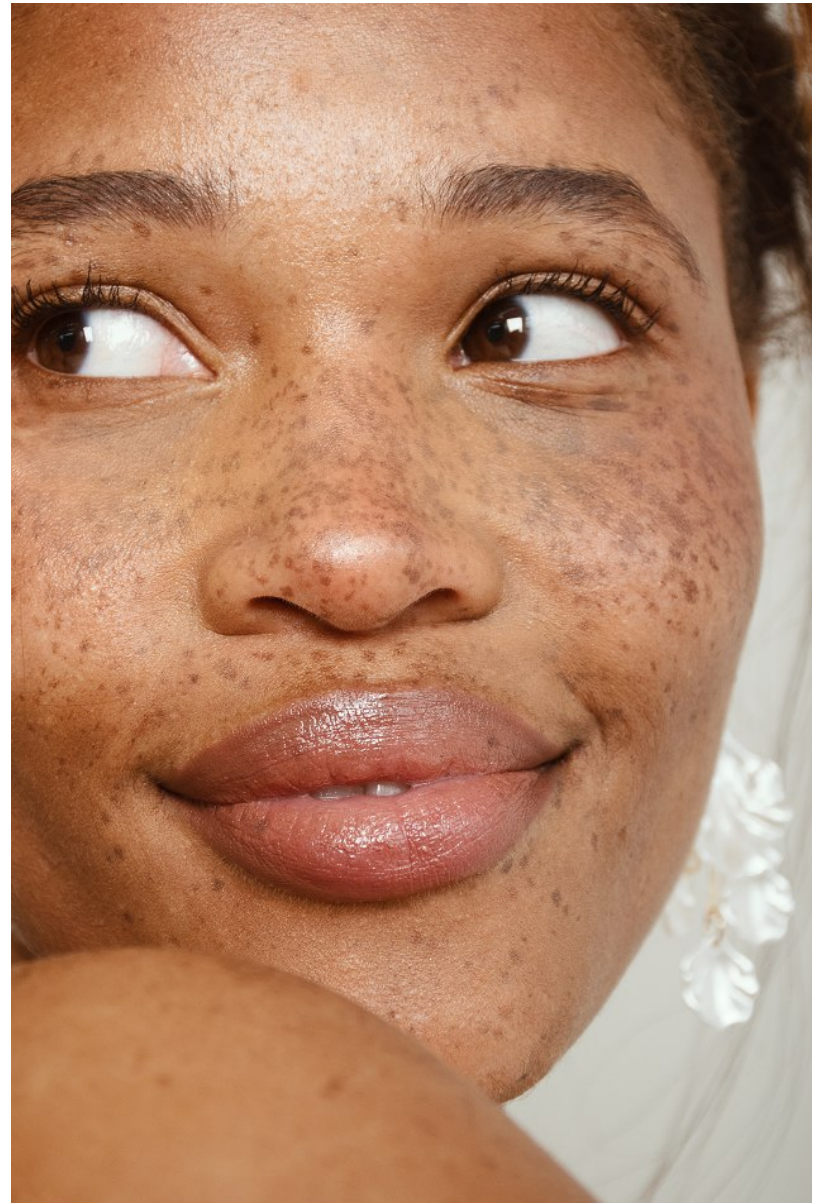

BOSS MODELS

CAPE TOWN

PALESA MORGAN

Height: 170cm Bust: 93cm Waist: 71cm Hips: 101cm Shoe: 6 UK Hair: Brown Eyes: Brown