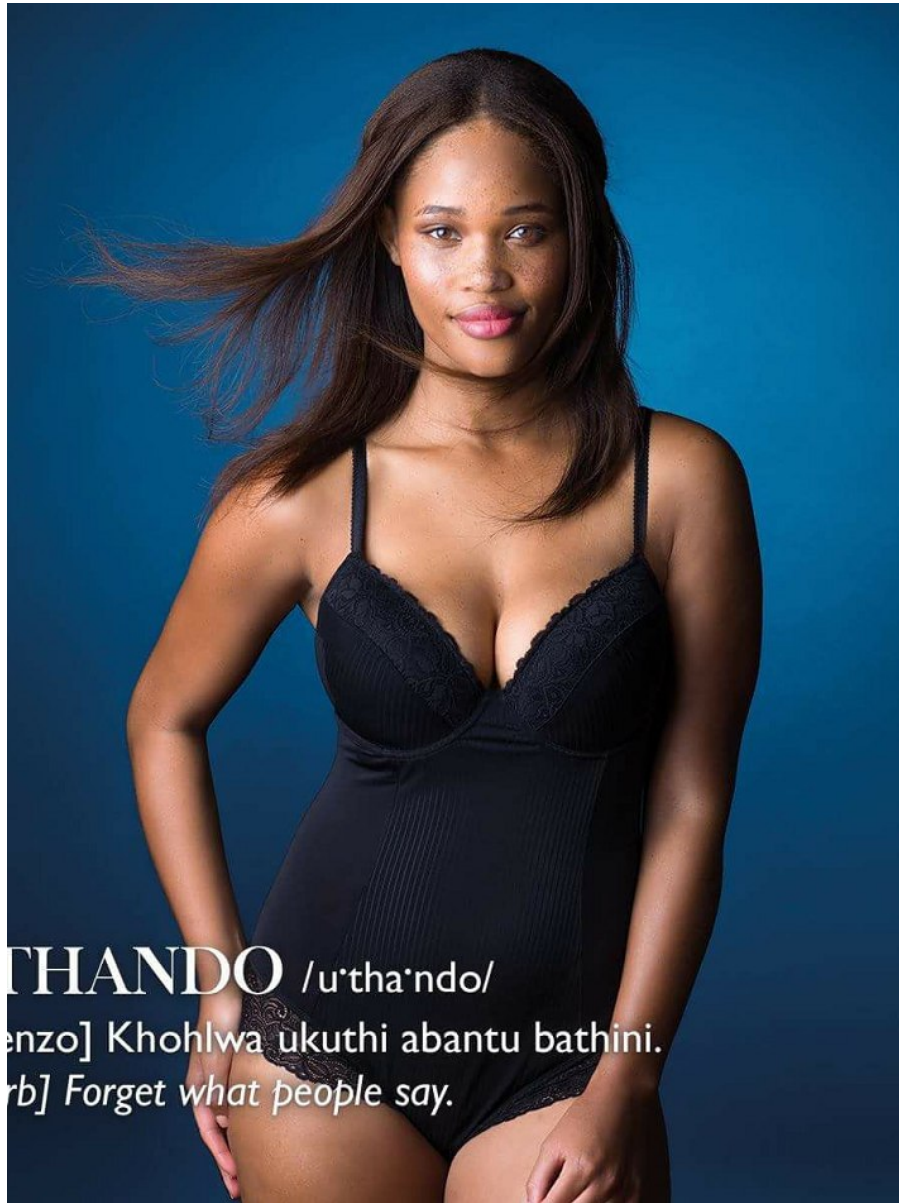

PALESA MORGAN

BOSS MODELS

CAPE TOWN

PALESA MORGAN

Height: 170cm Bust: 93cm Waist: 71cm Hips: 101cm Shoe: 6 UK Hair: Brown Eyes: Brown